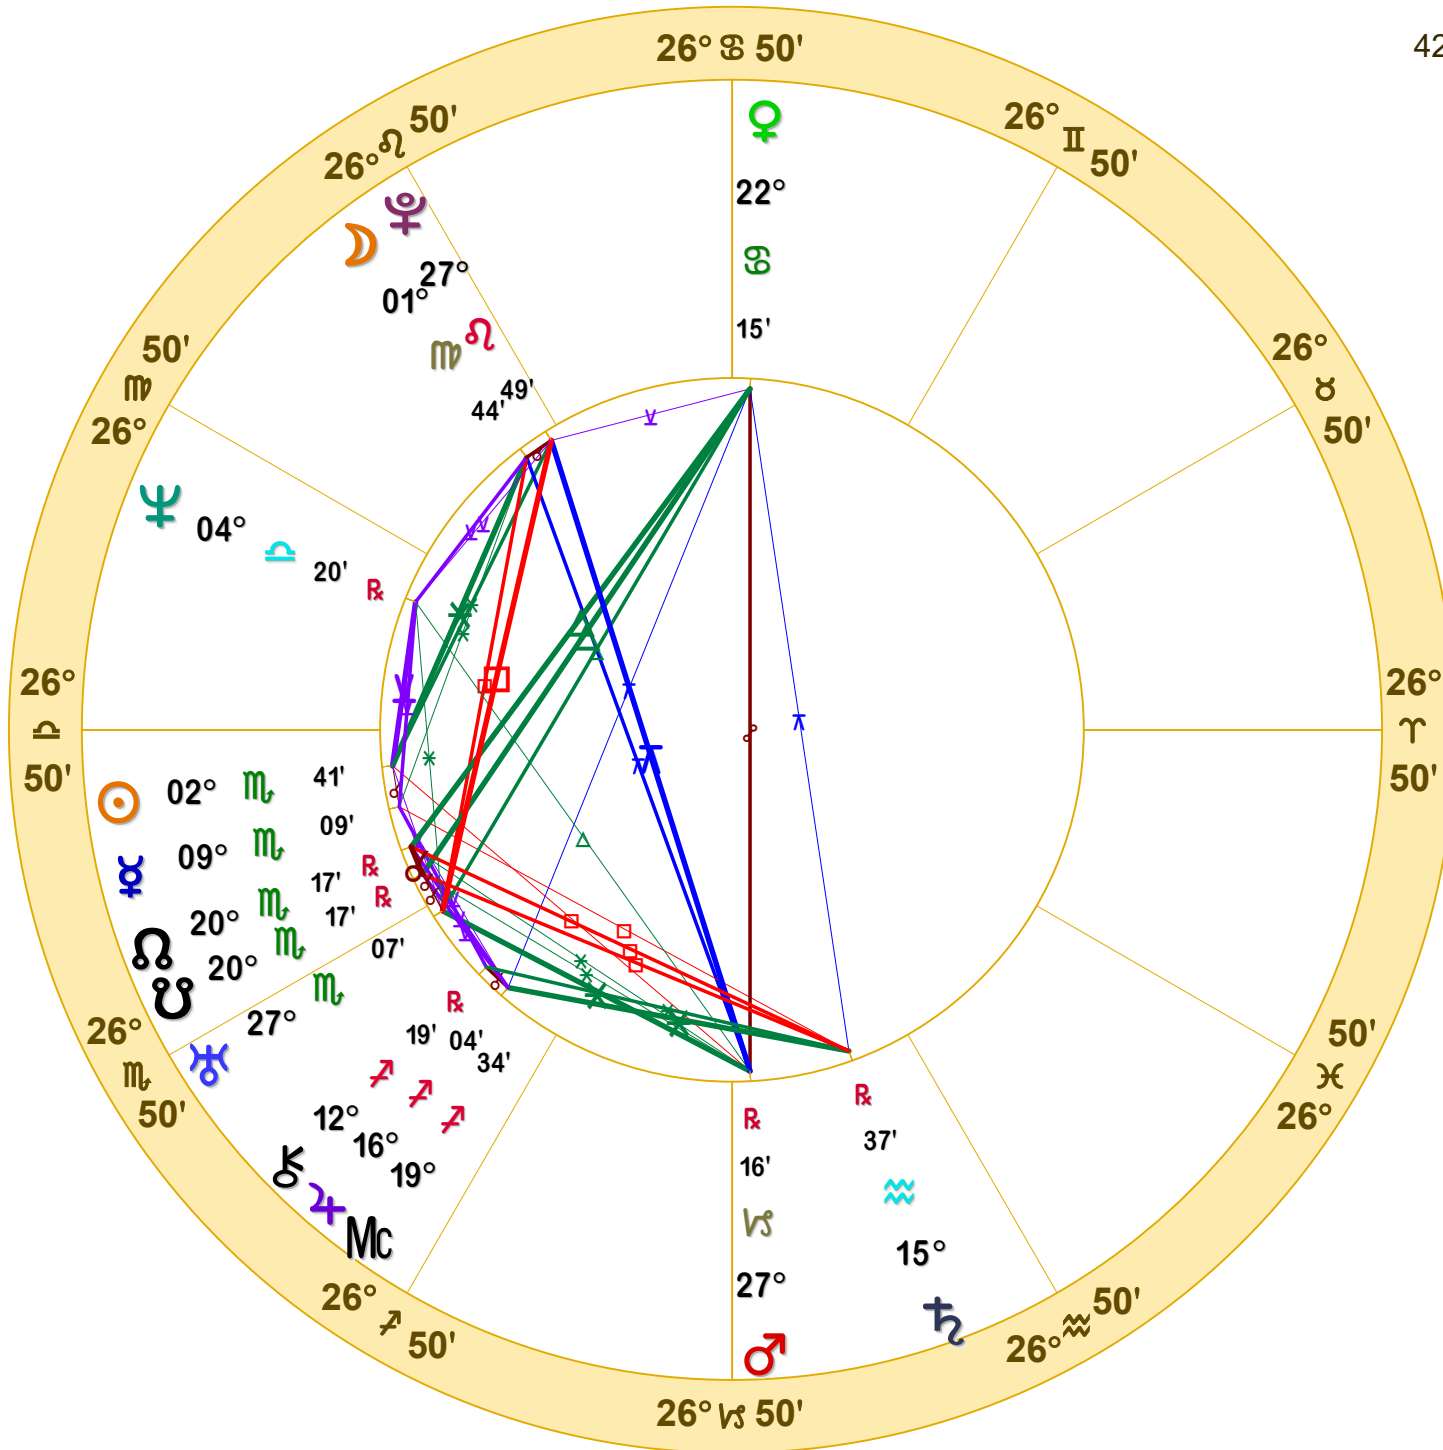

420th Harmonic NATAL CHART

**Christopher Benton**

May 23, 1952

4:29 AM

Standard Time

Joplin, Missouri

37N05'03" 94W30'47"

Time Zone: 6 hours West

Geocentric

Tropical Equal

Doc Benton

The Hanged Man

Scottsdale, AZ 85255