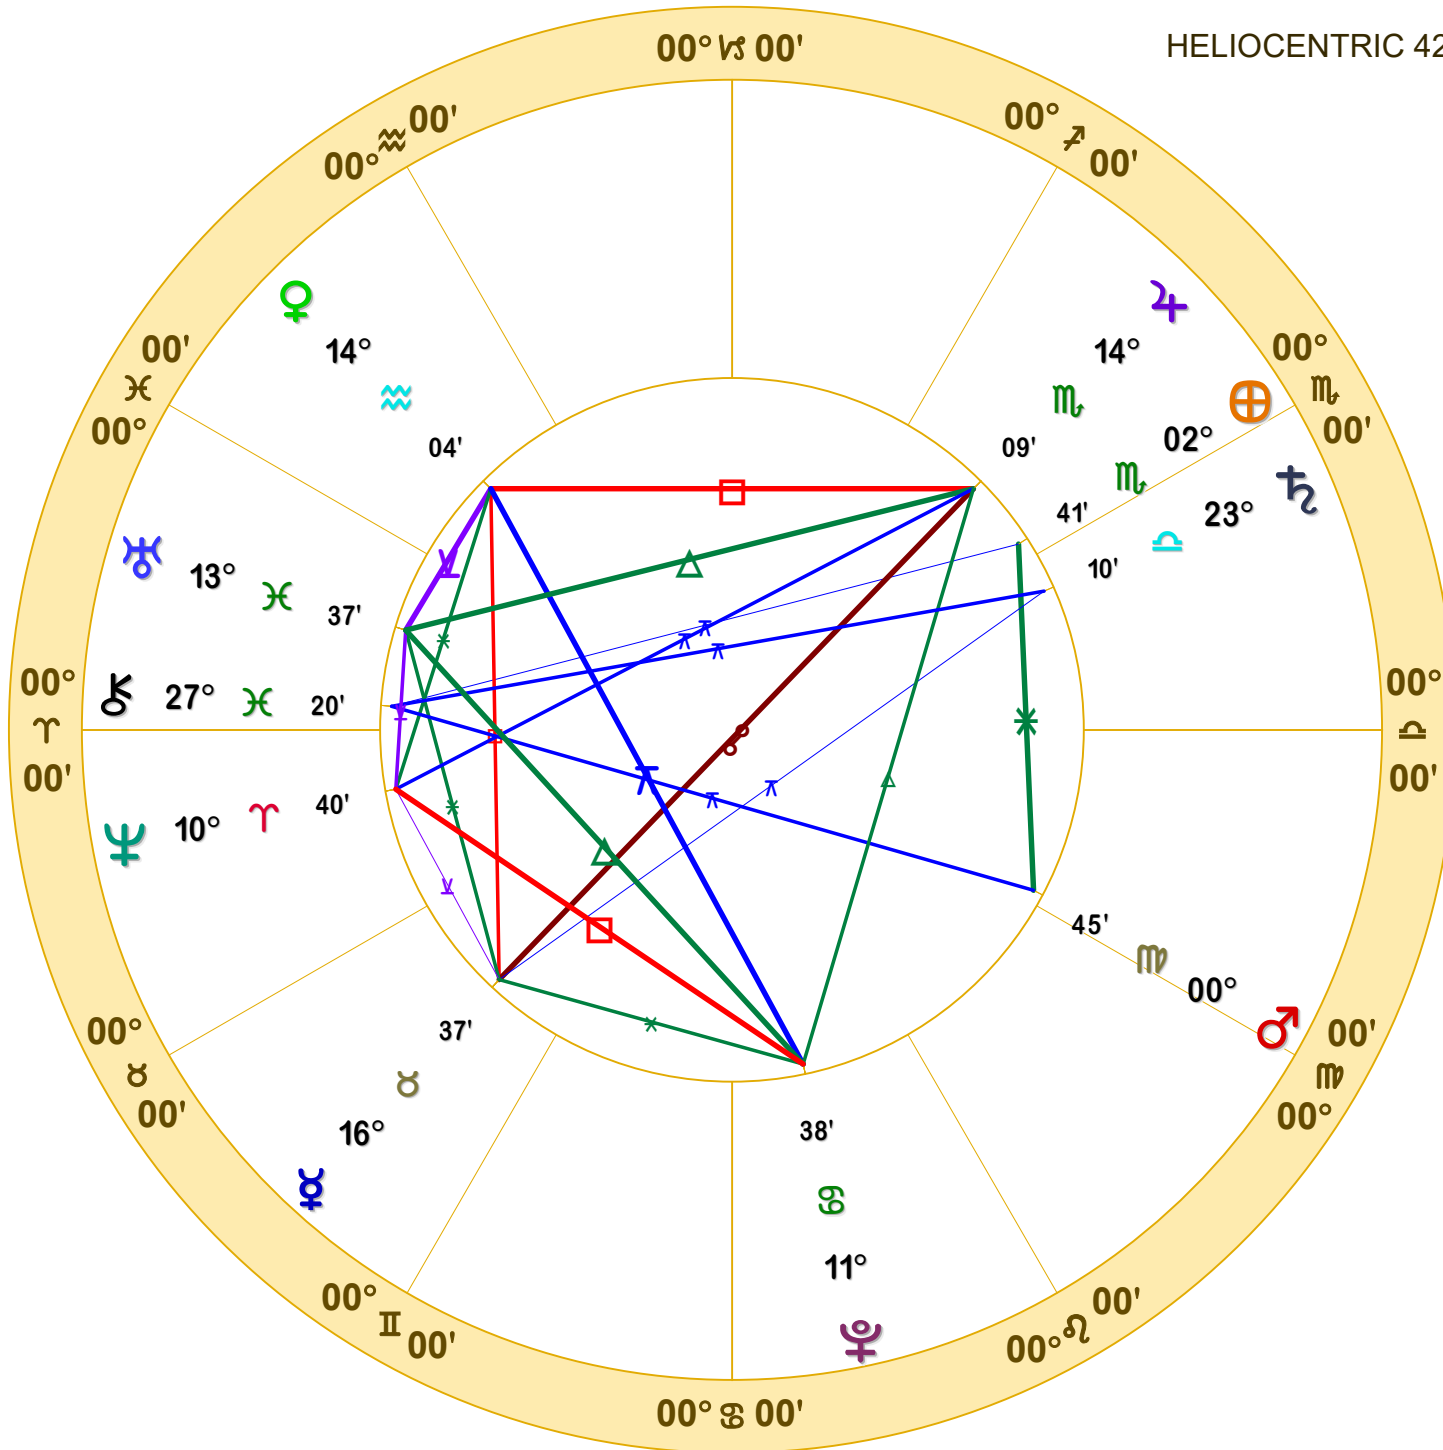

HELIOCENTRIC 420th Harmonic NATAL CHART

**Christopher Benton**  
May 23, 1952  
4:29 AM  
Standard Time  
Joplin, Missouri  
37N05'03" 94W30'47"  
Time Zone: 6 hours West  
HELIOCENTRIC  
Tropical

Doc Benton  
The Hanged Man  
Scottsdale, AZ 85255