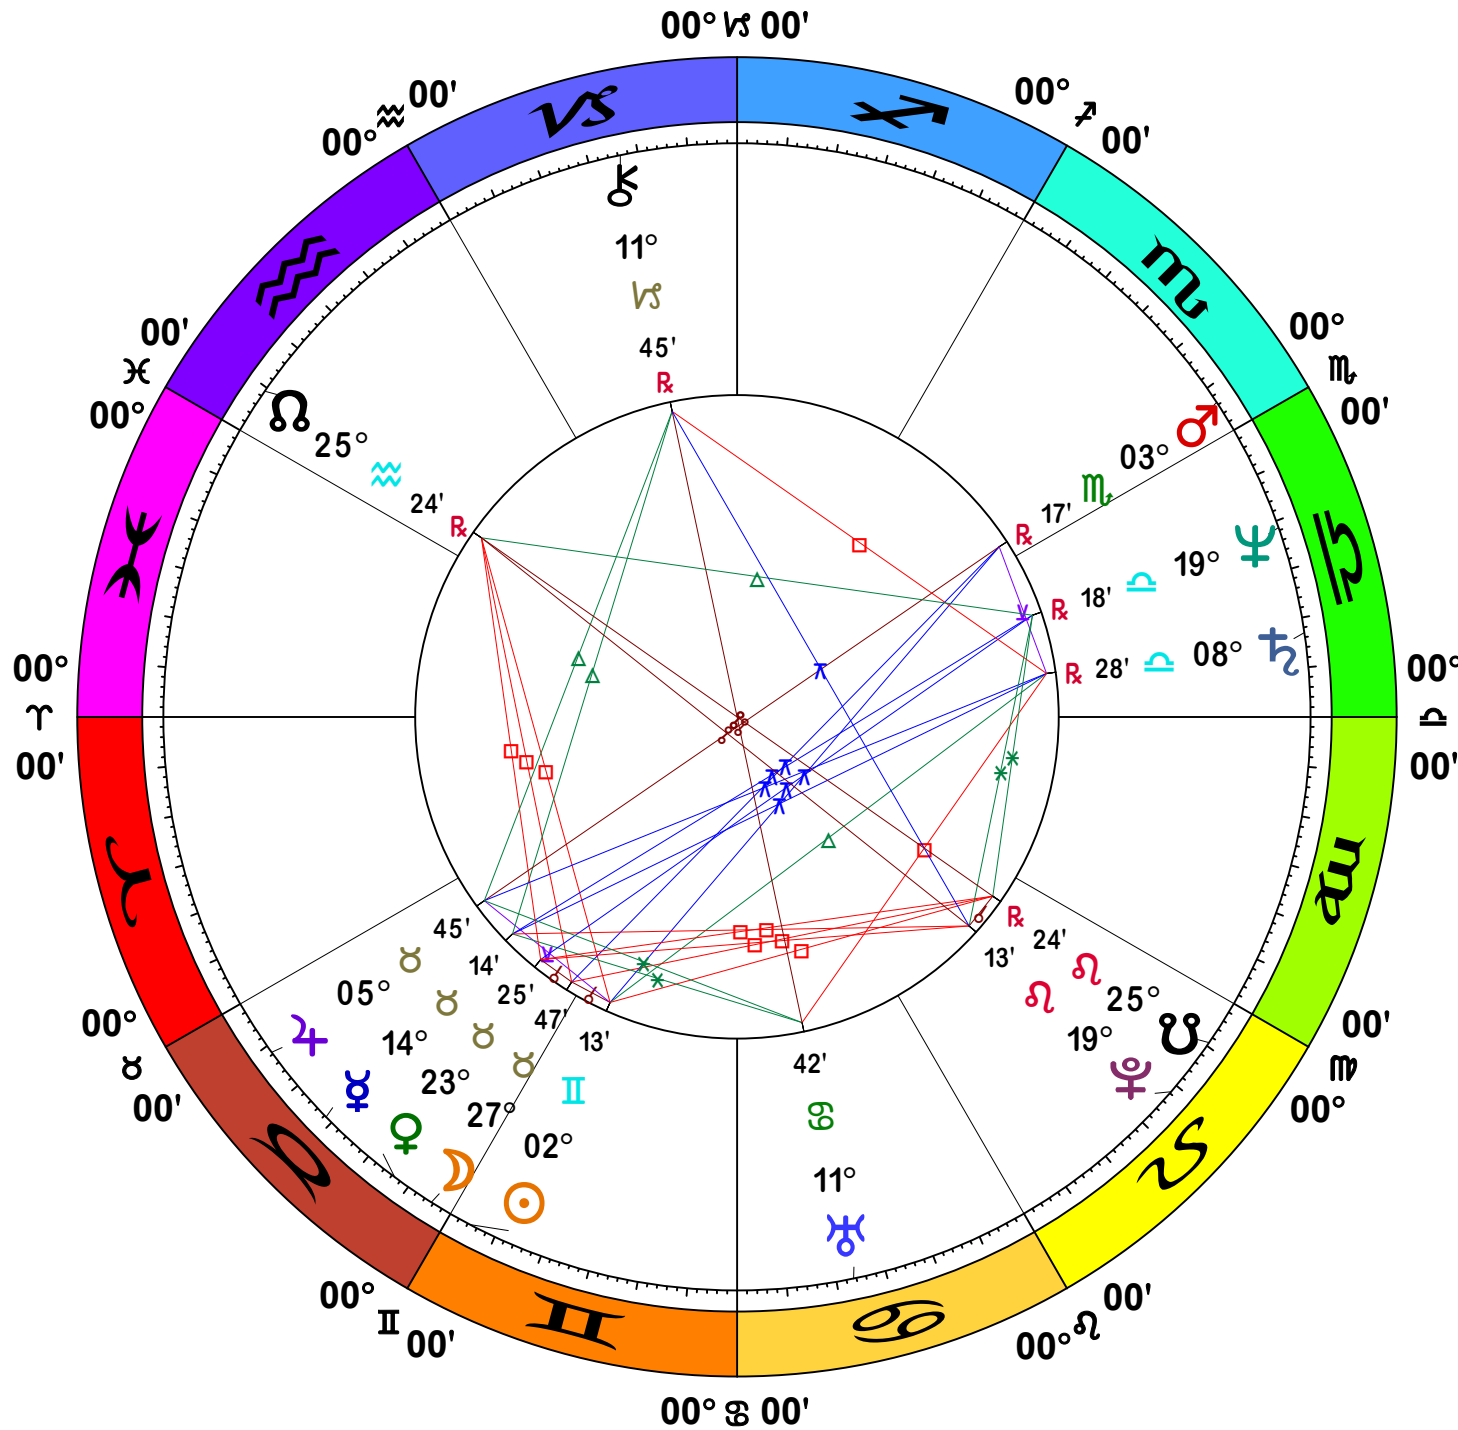

NATAL CHART

Christopher Benton
May 23, 1952
4:29 AM
Standard Time
Joplin, Missouri
37N05'03" 94W30'47"
Time Zone: 6 hours West
Geocentric
Tropical 0-Aries

Doc Benton
The Hanged Man
Scottsdale, AZ 85255