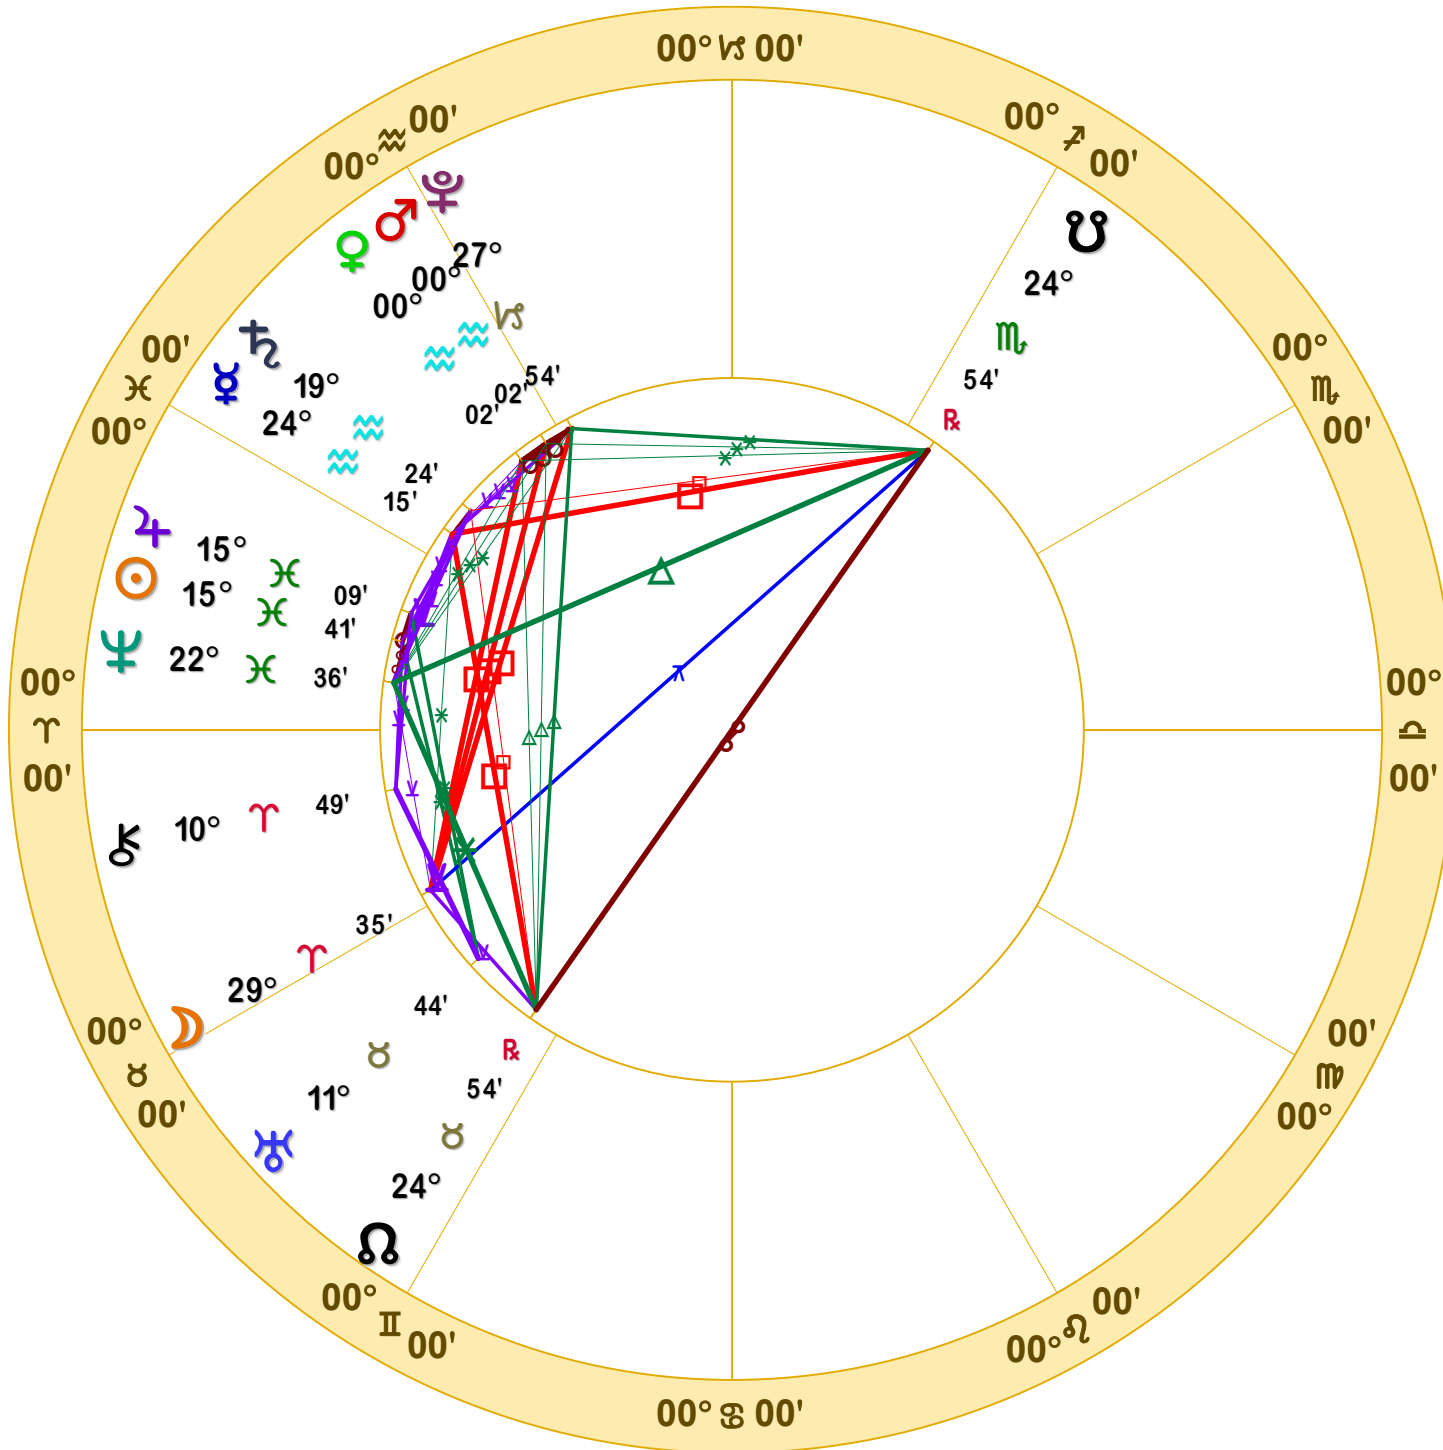

NATAL CHART

Transits

March 6, 2022
12:12:19 AM
Standard Time
Scottsdale, Arizona
33N30'33" 111W53'54"
Time Zone: 7 hours West
Geocentric
Tropical 0-Aries

Doc Benton
The Hanged Man
Scottsdale, AZ 85255