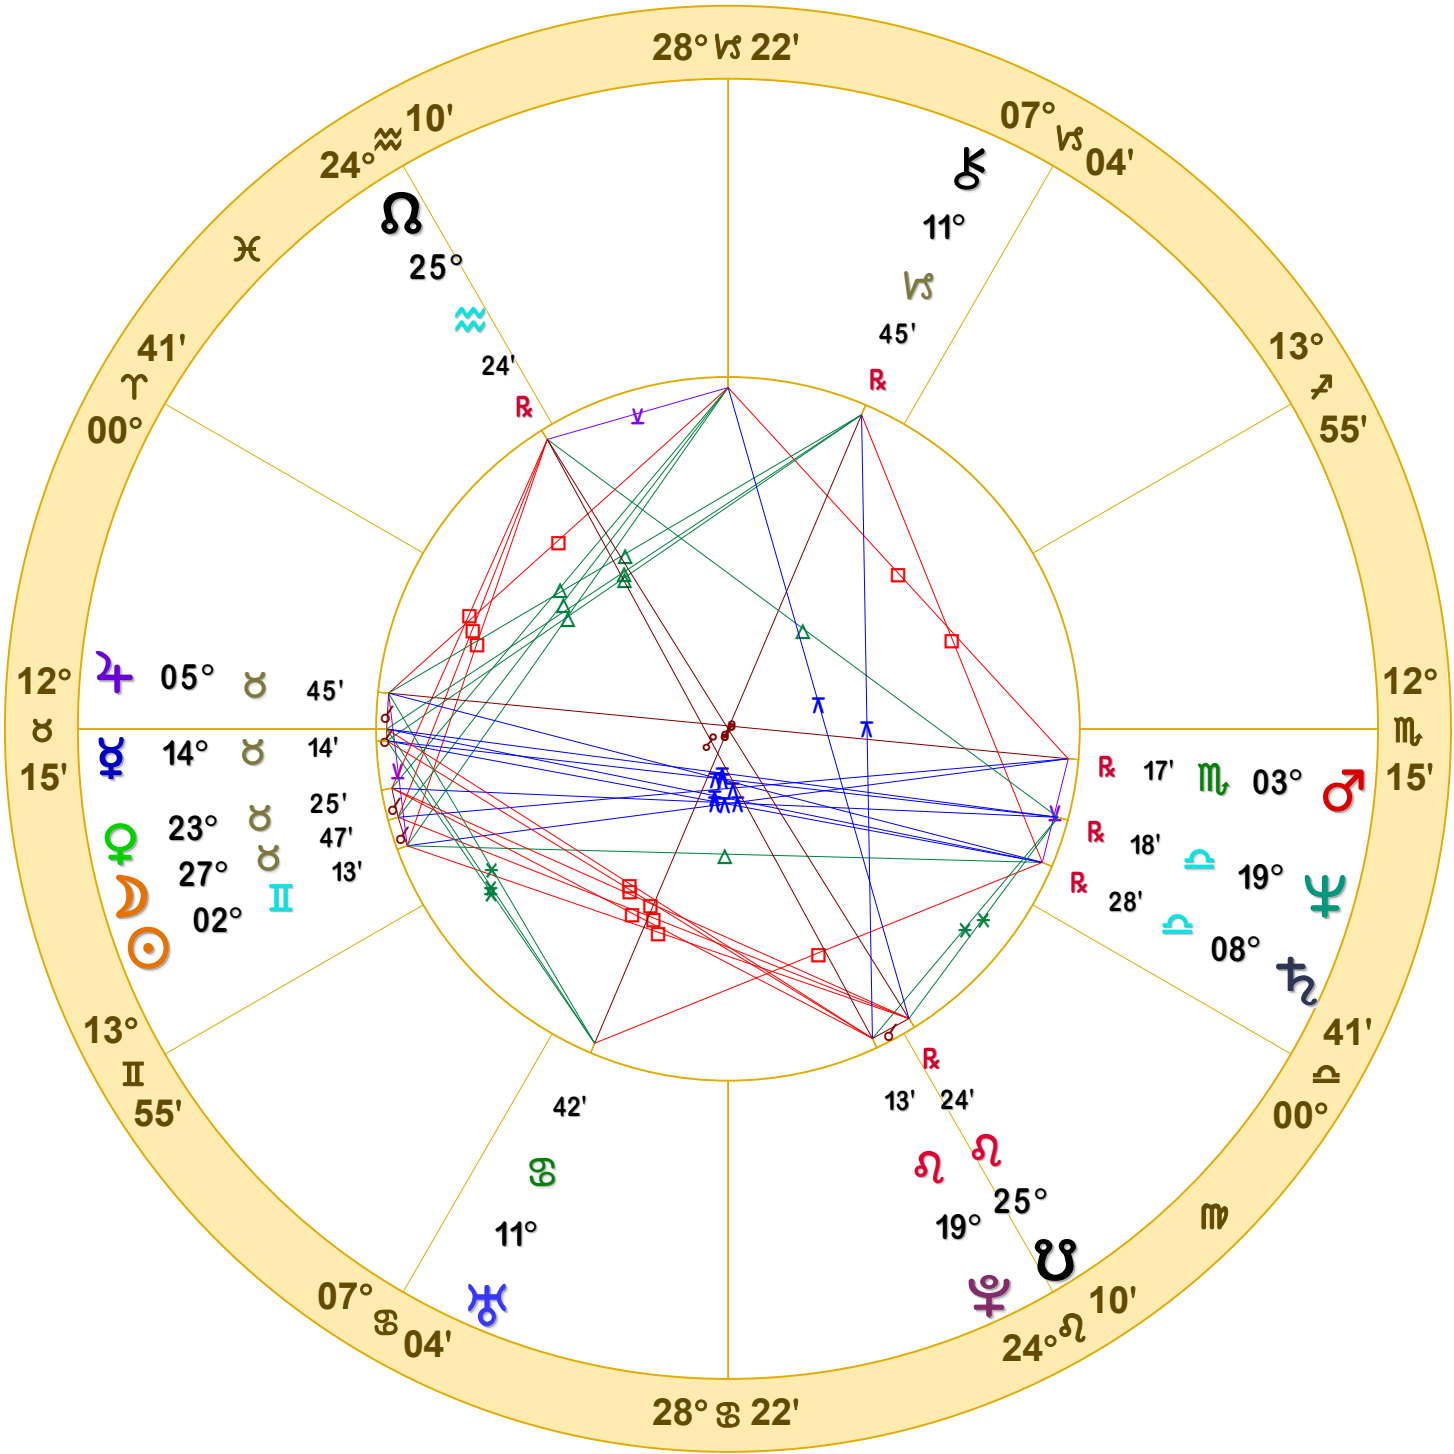

Relocated to Austin, Texas

**Christopher Benton**

May 23, 1952

4:29 AM

Standard Time

Austin, Texas

30N16'01" 97W44'34"

Time Zone: 6 hours West

Geocentric

Tropical Regiomontanus

Doc Benton  
The Hanged Man  
Scottsdale, AZ 85255