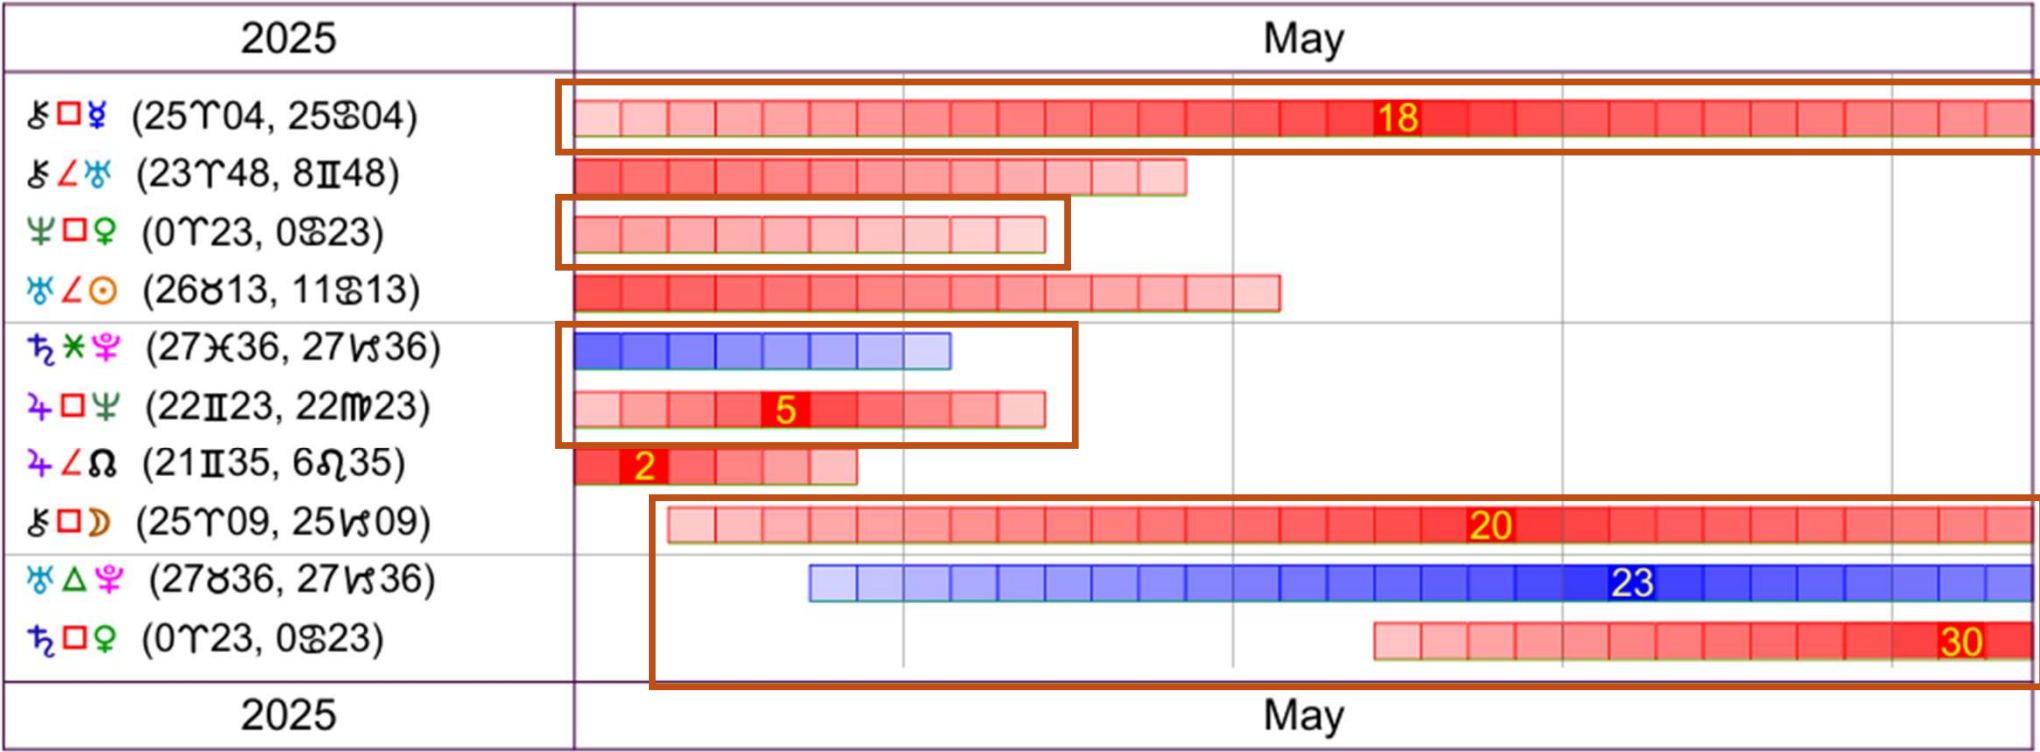

TIMELINE FOR MAY 2025

**AMERICA, THE WORLD, AND
TRUMP**

Transit to Transit:

2025	May			
♂♃♂ (6♏53, 21♐53)				
♂♃♂ (25♐02, 25♐02)				
♂♃♂ (14♏33, 29♏33)				
♂♃♂ (16♏42, 1♐42)				
2025	May			

Transit to Transit:

2025	May			
♂♃♂ (16♏42, 1♐42)				
♀♁♂ (16♐05, 16♏05)				
♀♂♂ (1♐09, 1♐09)				
♁♃♀ (26♏51, 11♐51)				
♁♃♂ (16♏16, 1♐16)				
♁♃♂ (1♐40, 1♐40)				
2025	May			

Search for Transits
 May 01, 2025 - Jun 01, 2025

May 02, 2025
 Page 1

Date	Time	Event	Type	P1	A	P2	P1 Pos
May 02, 2025	10:07 am	♀♂♄	Tra-Tra	♀	♂	♄	01°♄09'
May 04, 2025	03:39 am	♁SR♁	Tra-Tra	♁	SR♁		03°≈49'R♁
May 06, 2025	06:48 pm	♀♂♄	Tra-Tra	♀	♂	♄	24°♄25'
May 10, 2025	05:16 am	♀ > ♂	Tra-Tra	♀	♂	♂	00°♂00'
May 17, 2025	04:33 pm	♁♂♁	Tra-Tra	♁	♂	♁	27°♂18'
May 20, 2025	11:55 am	♁ > ♀	Tra-Tra	♁	♂	♀	00°♀00'
May 24, 2025	04:16 pm	♀♂♁	Tra-Tra	♀	♂	♁	27°♂42'
May 24, 2025	08:35 pm	♁ > ♄	Tra-Tra	♁	♂	♄	00°♄00'
May 25, 2025	06:00 pm	♀ > ♀	Tra-Tra	♀	♂	♀	00°♀00'
May 29, 2025	09:13 pm	♀♂♁	Tra-Tra	♀	♂	♁	09°♀01'

USA Libra NATAL CHART

Transit to Natal:

USA Sagittarius NATAL CHART

Transit to Natal:

2025	May																														
♄ □ ♃ (24♈12, 24♁12)	3																														
♄ ∟ ♁ (23♈55, 8♁55)																															
♃ ♂ Mc (1♈03, 1♁03)																															
♁ □ ♃ (27♄11, 27♁11)	15																														
♃ ✖ ♃ (27♄33, 27♁33)																															
♃ ♂ ♂ (21♁22, 21♁22)	1																														
♃ □ ♃ (22♁25, 22♁25)	6																														
♃ ∟ ♁ (21♁36, 6♁36)	2																														
♁ △ ♃ (27♄33, 27♁33)	22																														
♁ ∟ ☉ (28♄19, 13♁19)																															
♃ △ ♃ (27♁11, 27♁11)	28																														
♃ ♂ Mc (1♈03, 1♁03)																															
2025	May																														