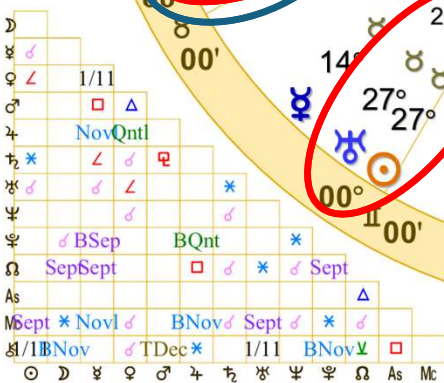

Doc Benton
The Wizard of AZ

NATAL CHART

Transits
May 18, 2025
8:44:10 AM
Standard Time
Washington, D.C.
38N53'42" 77W02'12"
Time Zone: 5 hours West
Geocentric
Tropical 0-Aries

5/18/2025

**Jupiter sextile
Chiron and Eris**

Sun conjunct Uranus

**Saturn conjunct
North Node**

**Jupiter square North
Node and Saturn**

**Sun/Uranus
semisquare Venus**

	Long.	Decl.
☉	27 8 52'02"	19N41
☽	4 8 24'21"	22 S 58
♃	14 8 38	14N53
♀	12 46	3N58
♂	14 05	18N12
♄	25 11 02	23N09
♅	29 38 29	2 S 06
♁	27 8 20	19N21
♃	1 47 35	0 S 33
♁	3 38 46R	22 S 48

♃♅	13°17's	♂♁♃	0°24'a
♀♁♃	11°11's	♃♁♃	0°25'a
♃♁♃	2°09's	♁♁♃	0°26'a
♁♁♃	1°16's	♁♁♃	0°38'a
♂♁♃	1°03's	♃♁♃	0°51'a
♁♁♃	0°38's	♁♁♃	1°19'a
♁♁♃	0°33's	♁♁♃	1°37'a
♁♁♃	0°32's	♃♁♃	2°00'a
♀♁♃	0°26's	♃♁♃	2°06'a
♁♁♃	0°09's	♃♁♃	2°12'a
♁♁♃	0°06's	♃♁♃	2°44'a
♁♁♃	0°06's	♀♁♃	12°17'a
♃♁♃	0°00'a	♃♁♃	12°42'a
♀♁♃	0°17'a	♃♁♃	13°14'a