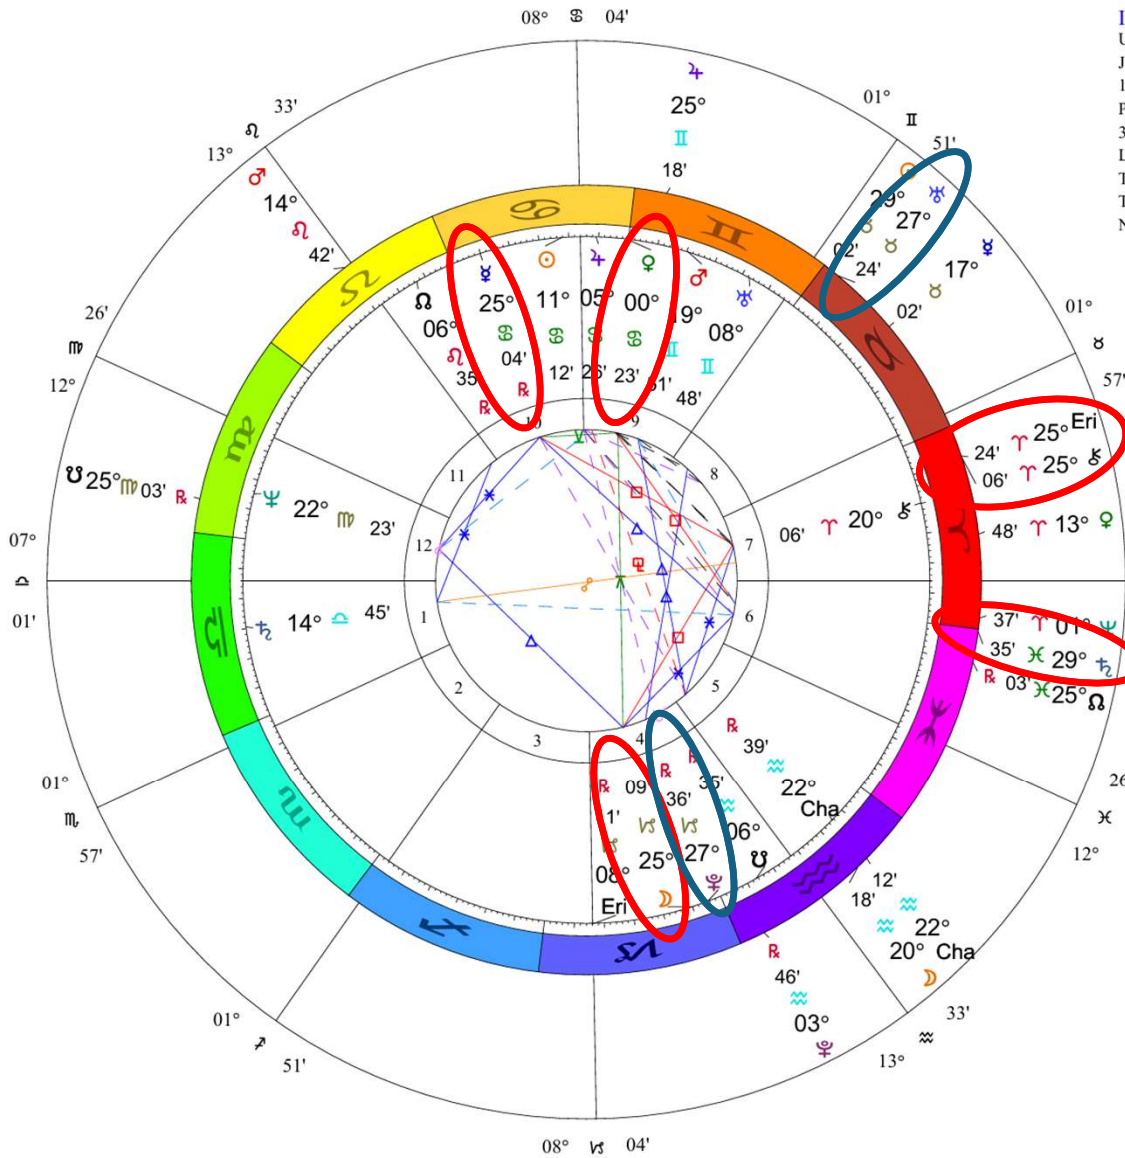

Inner Ring:
USA Libra
July 2, 1776
11:50 AM
Philadelphia, PA
39N57'08" 75W09'51"
Local Mean Time
Time Zone: 0 hours West
Tropical Regiomontanus
NATAL CHART

Outer Ring:
Transits
May 19, 2025
12:00 PM
Scottsdale, Arizona
33N30'33" 111W53'54"
Standard Time
Time Zone: 7 hours West
Tropical 0-Aries
NATAL CHART

USA Transits 5/19/2025

t. Chiron/Eris square
n. Mercury/Moon

t. Saturn square n.
Venus

t. Uranus trine n. Pluto

Doc Benton
The Wizard of AZ