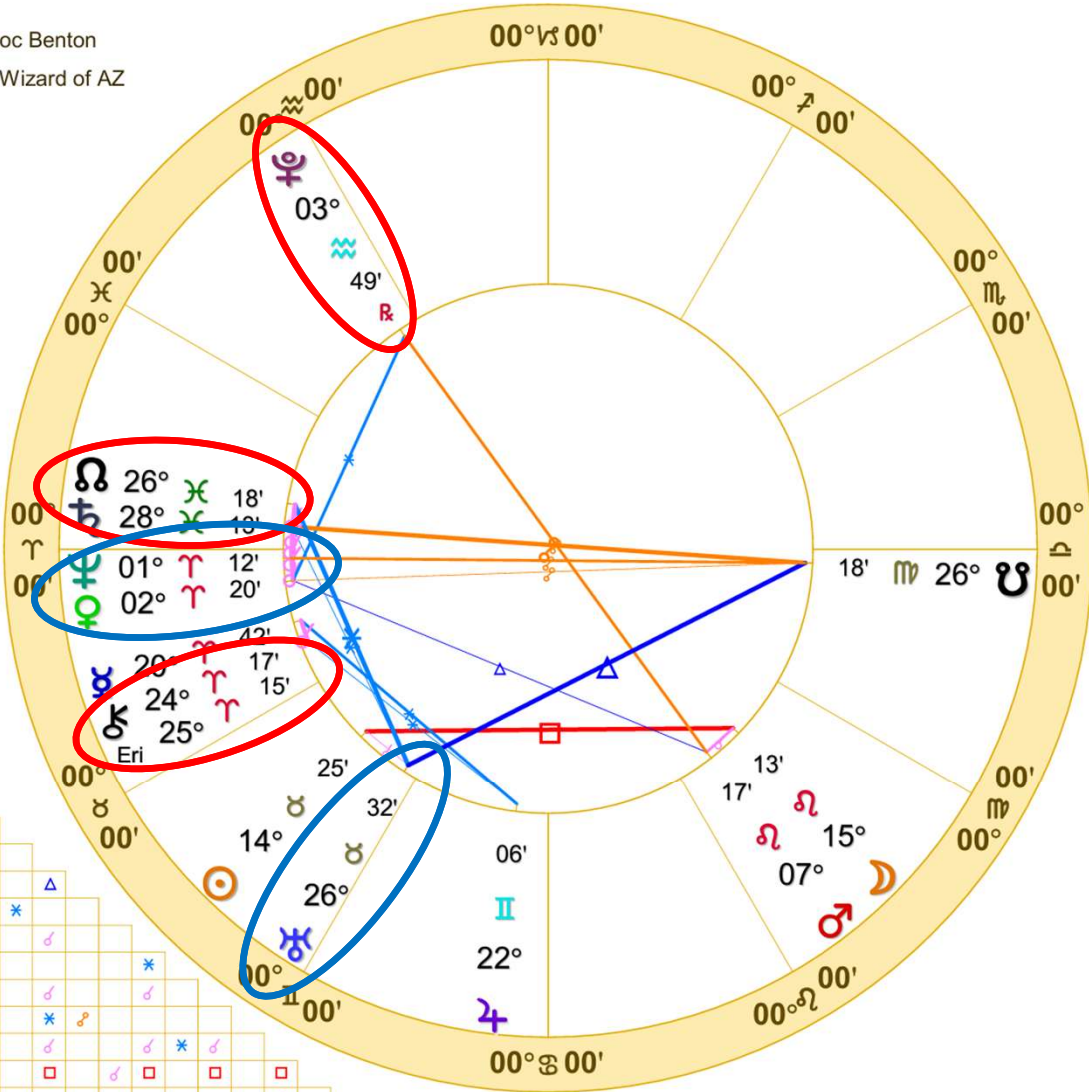

Doc Benton
The Wizard of AZ

NATAL CHART

Transits
May 4, 2025
8:28 AM
Standard Time
Scottsdale, Arizona
33N30'33" 111W53'54"
Time Zone: 7 hours West
Geocentric
Tropical 0-Aries

5/4/2025

Pluto turns retrograde

Saturn conjunct North Node

Chiron conjunct Eris

Neptune conjunct Venus

Uranus sextile/trine Lunar Nodal Axis

	Long.	Decl.
☉	14 8 24'55"	16N10
☽	15 12 12'33"	19N31
♃	20 7 42	5N29
♀	2 7 20	1N25
♄	7 17 17	20N19
♅	22 11 06	22N58
♆	28 13	2 S 33
♁	26 8 32	19N10
♂	1 7 12S	0 S 42
♁	3 33 49 R	22 S 45

♃♄	7°55's	♁♂	1°29'a
♀♆	4°08's	♃♁	2°10'a
♄♁	3°28's	♆♂	3°00'a
♆♁	1°41's	♁♄	3°35'a
♀♂	1°08's	♀♁	4°57'a
☉♃	0°48's	☉♁	12°07'a
♁♃	1°24'a