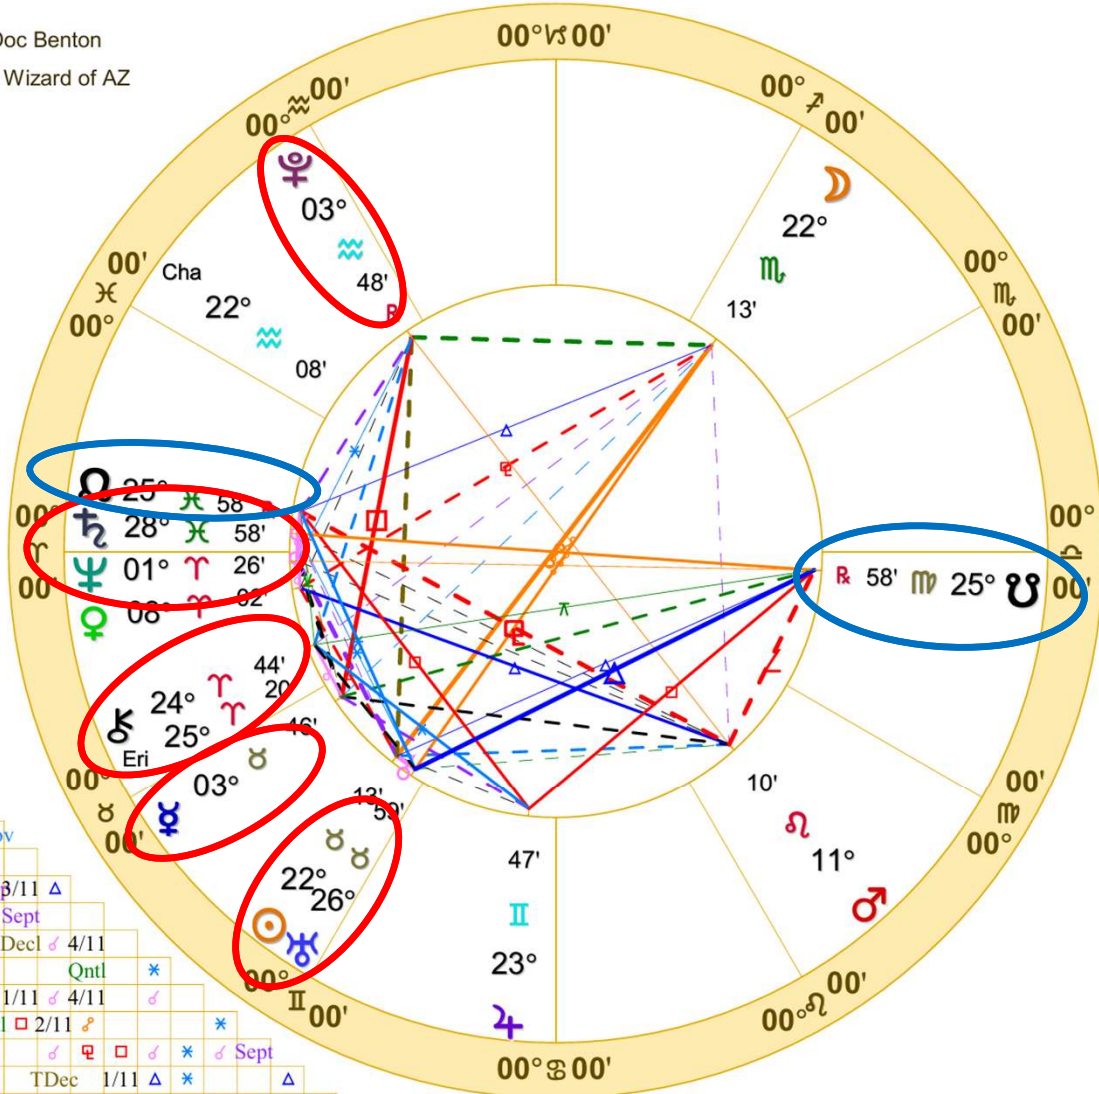

Doc Benton
The Wizard of AZ

Full Moon (astrological)

Full Moon May 12 2025
May 12, 2025
9:55:40 AM
Standard Time
Scottsdale, Arizona
33N30'33" 111W53'54"
Time Zone: 7 hours West
Geocentric
Tropical 0-Aries

Full Moon 5/12/2025

	Long.	Decl.
☉	22 8 12'39"	18N19
☾	22 11 12'39"	22 S 24
☿	3 8 46	10N43
♀	8 7 02	2N41
♂	11 11 47	19N08
♃	23 11 47	23N05
♅	28 8 58	2 S 17
♆	26 8 59	19N17
♇	1 7 26	0 S 37
♁	3 8 48R	22 S 47

Mercury square
Pluto

Sun conjunct Uranus

Saturn conjunct
Neptune

Chiron conjunct
Eris

Uranus sextile/trine
Lunar Nodal Axis

♀♂♃	9°03's	♁♁♃	0°02'a
♁♂♃	9°03's	♁ 1/11 ♃	0°23'a
♂♂♃	7°21's	♁ 1/11 ♂	0°28'a
♀♂♃	6°36's	♁ Sept ♃	0°39'a
♂ Qntl ♁	2°10's	♁♁♃	0°49'a
♃♂♃	1°59's	♁♁♃	0°49'a
♁ Sept ♃	1°49's	♁♂♃	0°57'a
♁ TSept ♂	1°46's	♁ 4/11 ♃	1°11'a
♁ Sept ♃	1°25's	♁ Decl ♃	1°12'a
♁ 4/11 ♃	1°17's	♁ 2/11 ♃	1°14'a
♁ 1/11 ♃	1°09's	♁ QNov♃	1°34'a
♁BNov♂	1°03's	♁ BSept♂	1°48'a
♁BNov♂	0°55's	♁♂♃	2°22'a
♁ 3/11 ♂	0°48's	♁♂♃	2°28'a
♁ TDec ♃	0°24's	♁♂♃	3°08'a
♁ Qntl ♃	0°24's	♁♂♃	4°47'a
♁♂♃	0°00'a	♁♂♃	4°47'a