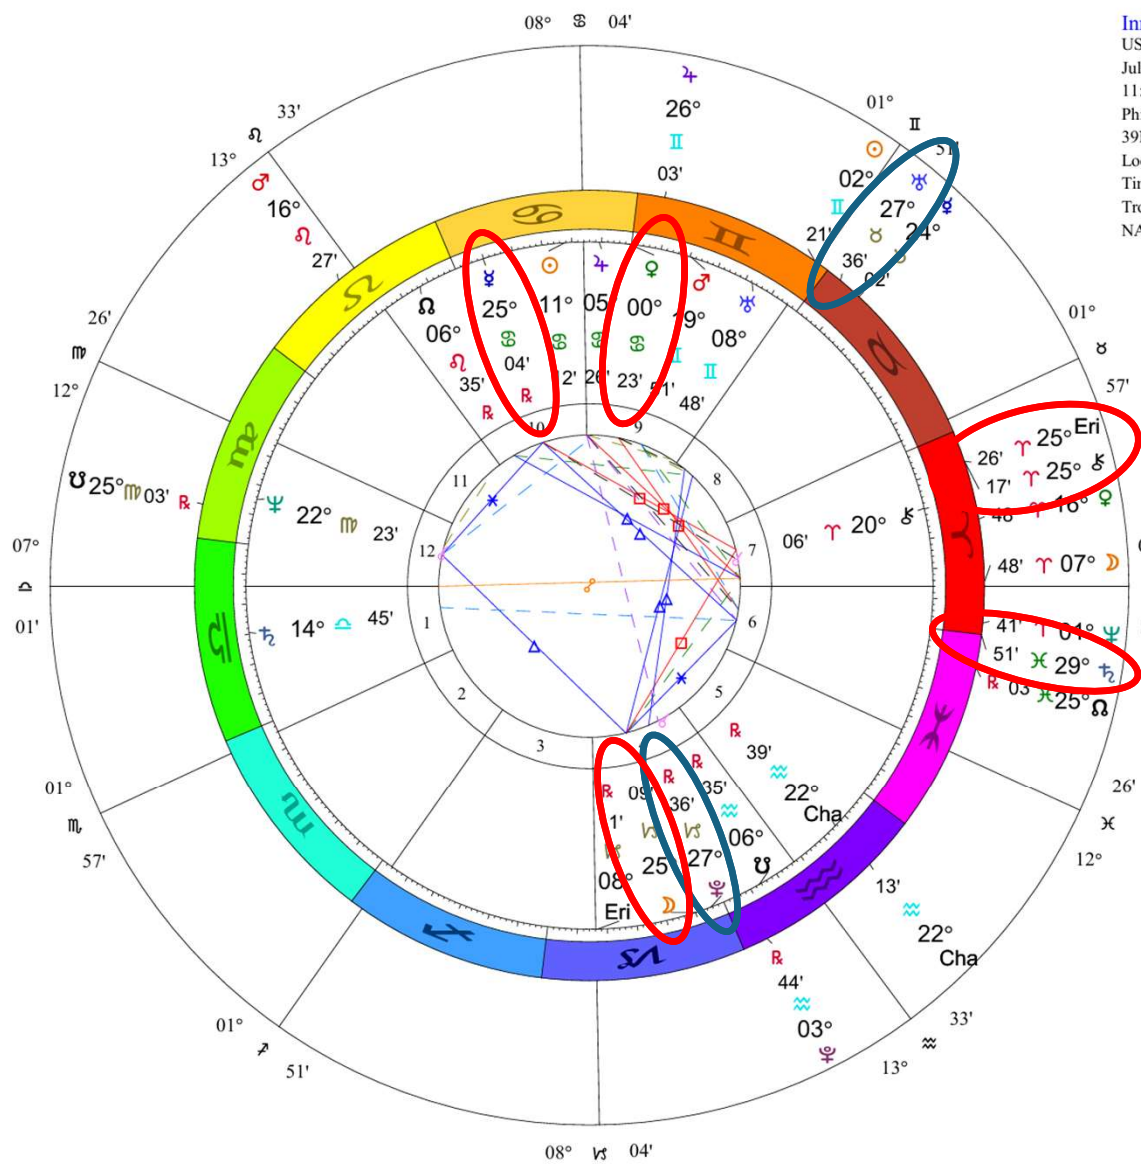

Inner Ring:
USA Libra
July 2, 1776
11:50 AM
Philadelphia, PA
39N57'08" 75W09'51"
Local Mean Time
Time Zone: 0 hours West
Tropical Regiomontanus
NATAL CHART

Outer Ring:
Transits
May 22, 2025
10:26:12 PM
Scottsdale, Arizona
33N30'33" 111W53'54"
Standard Time
Time Zone: 7 hours West
Tropical 0-Aries
NATAL CHART

USA Transits 5/22/2025

t. Uranus trine n.
Pluto

t. Saturn square n.
Venus

t. Chiron/Eris square n.
Mercury/Moon

Doc Benton
The Wizard of AZ