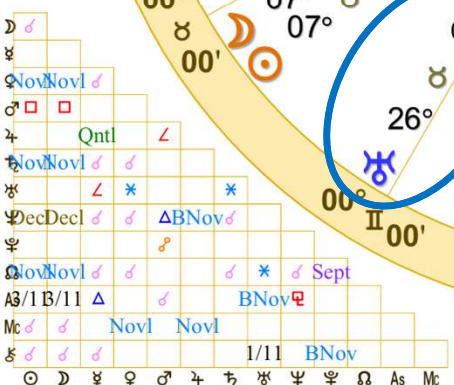

Doc Benton
The Wizard of AZ

New Moon (astrological)

New Moon Apr 27 2025
April 27, 2025
12:30:53 PM
Standard Time
Scottsdale, Arizona
33N30'33" 111W53'54"
Time Zone: 7 hours West
Geocentric
Tropical 0-Aries

New Moon 4/27/2025

Mars opposite
Pluto

Uranus sextile
North Node,
Saturn, and Venus

	Long.	Decl.
☉	7 8 46'53"	14N 06
☾	7 8 46'53"	17N 19
♃	11 7 22	1N 53
♀	28 3 29	0N 54
♂	4 0 09	21N 13
♃	20 11 44	22N 52
♅	27 3 31	2 S 49
♁	26 8 08	19N 05
♃	1 7 00	0 S 46
♃	3 3 48	22 S 44

☉♃	13°54's	♁ 1/11	♃	0°29's
☾♃	13°54's	♃♂	♀	0°20's
♃♅	13°50's	☉ Nov1	♅	0°16's
♃♀	12°52's	☾ Nov1	♅	0°16's
♃♃	10°22's	♃♃	♃	0°13's
☉♃	3°38's	♃BNov	♃	0°05's
☾♃	3°38's	☉♃	♃	0°00'a
♃♃	3°09's	♃BNov	♃	0°16'a
♃ Qntl ♃	2°38's	☉ Nov1	♀	0°42'a
♀*♃	2°21's	☾ Nov1	♀	0°42'a
♅*♃	1°23's	♃♃	♃	1°35'a
♀♃	0°58's	♀♃	♃	2°31'a
☉ Decl ♃	0°47's	♃♃	♃	3°28'a
☾ Decl ♃	0°47's	♃♃	♃	12°31'a