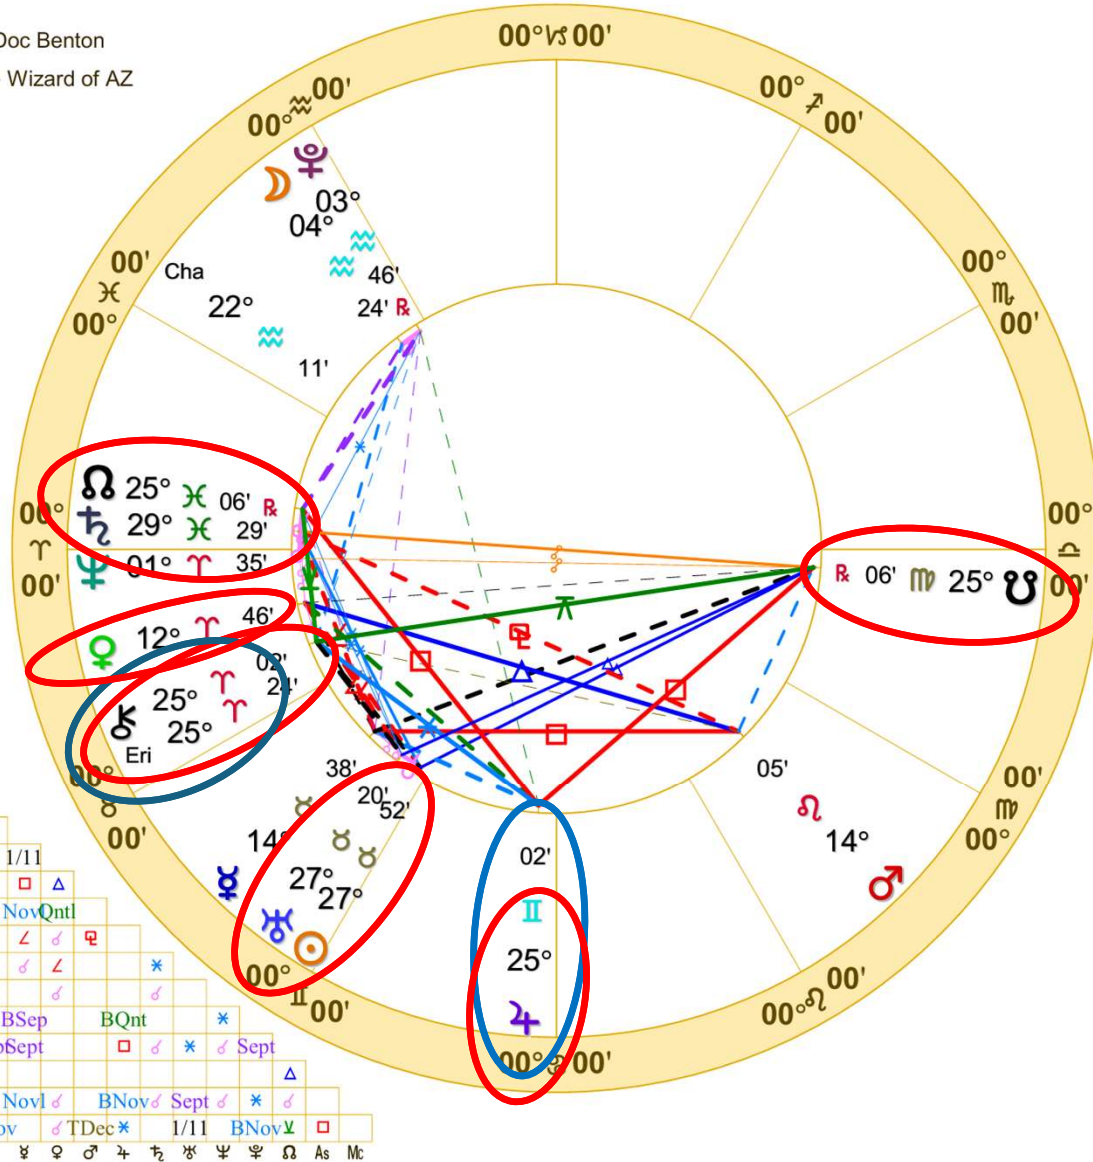

♀♂♃	12°38's	♄♁♂	1°34'a
♀♂♄	10°29's	♀♁♂	1°37'a
♃♁♁	2°07's	♃♂♄	2°09'a
♁♃♀	0°56's	♄♁♄	2°13'a
♁♁♀	0°00's	♁♁♃	2°22'a
♄♁♂	0°08'a	♁♁♄	3°36'a
♁♁♁	0°15'a	♄♁♁	3°51'a
♀♁♁	0°15'a	♄♂♄	10°21'a
♁♁♂	0°41'a	♀♂♁	12°57'a
♂♁♃	0°45'a	♁♂♄	14°04'a
♁♁♃	1°26'a	♁♂♁	14°19'a

5/17/2025

**Sun/Uranus
semisquare Venus**

Sun conjunct Uranus

Saturn conjunct
North Node

Jupiter square North
Node and Saturn

Jupiter sextile Chiron
and Eris

Doc Benton
The Wizard of AZ

NATAL CHART

Transits
May 18, 2025
8:44:10 AM
Standard Time
Washington, D.C.
38N53'42" 77W02'12"
Time Zone: 5 hours West
Geocentric
Tropical 0-Aries

5/18/2025

**Jupiter sextile
Chiron and Eris**

Sun conjunct Uranus

**Saturn conjunct
North Node**