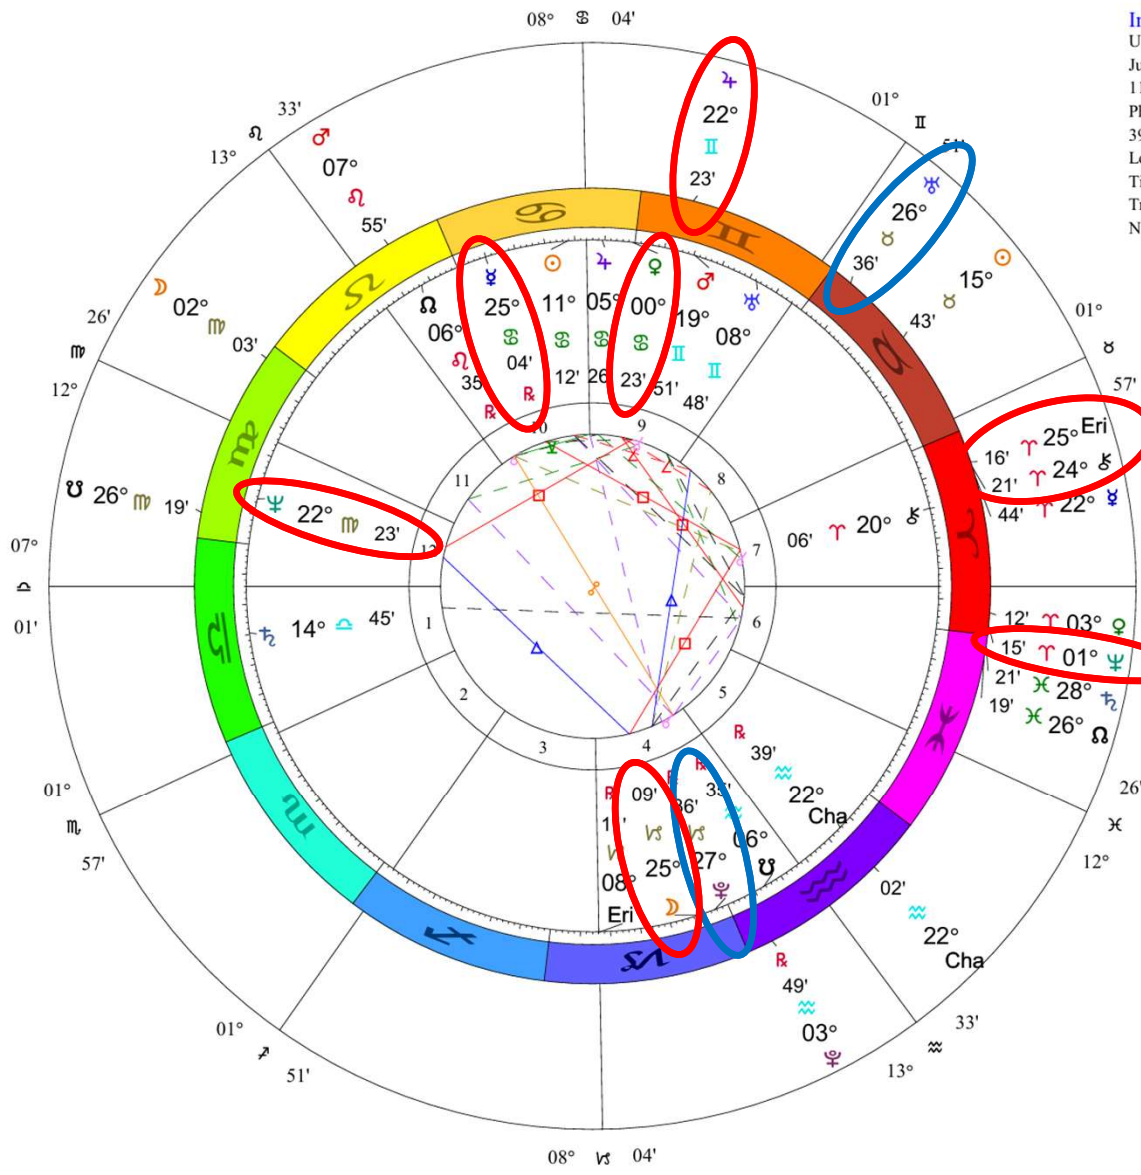

Saturn conjunct North Node

Chiron conjunct Eris

Neptune conjunct Venus

Uranus sextile/trine Lunar Nodal Axis

	Long.	Decl.
☉	14 8 24'55"	16N10
☽	15 12 12'33"	19N31
♃	20 7 42	5N29
♀	2 7 20	1N25
♄	7 17 17	20N19
♅	22 11 06	22N58
♆	28 13	2 S 33
♁	26 8 32	19N10
♂	1 7 12S	0 S 42
♁	3 33 49 R	22 S 45

♃♄	7°55's	♁♂	1°29'a
♀♆	4°08's	♃♁	2°10'a
♄♁	3°28's	♆♂	3°00'a
♆♁	1°41's	♁♄	3°35'a
♀♂	1°08's	♀♁	4°57'a
☉♃	0°48's	☉♁	12°07'a
♁♃	1°24'a		

Inner Ring:
 USA Libra
 July 2, 1776
 11:50 AM
 Philadelphia, PA
 39N57'08" 75W09'51"
 Local Mean Time
 Time Zone: 0 hours West
 Tropical Regiomontanus
 NATAL CHART