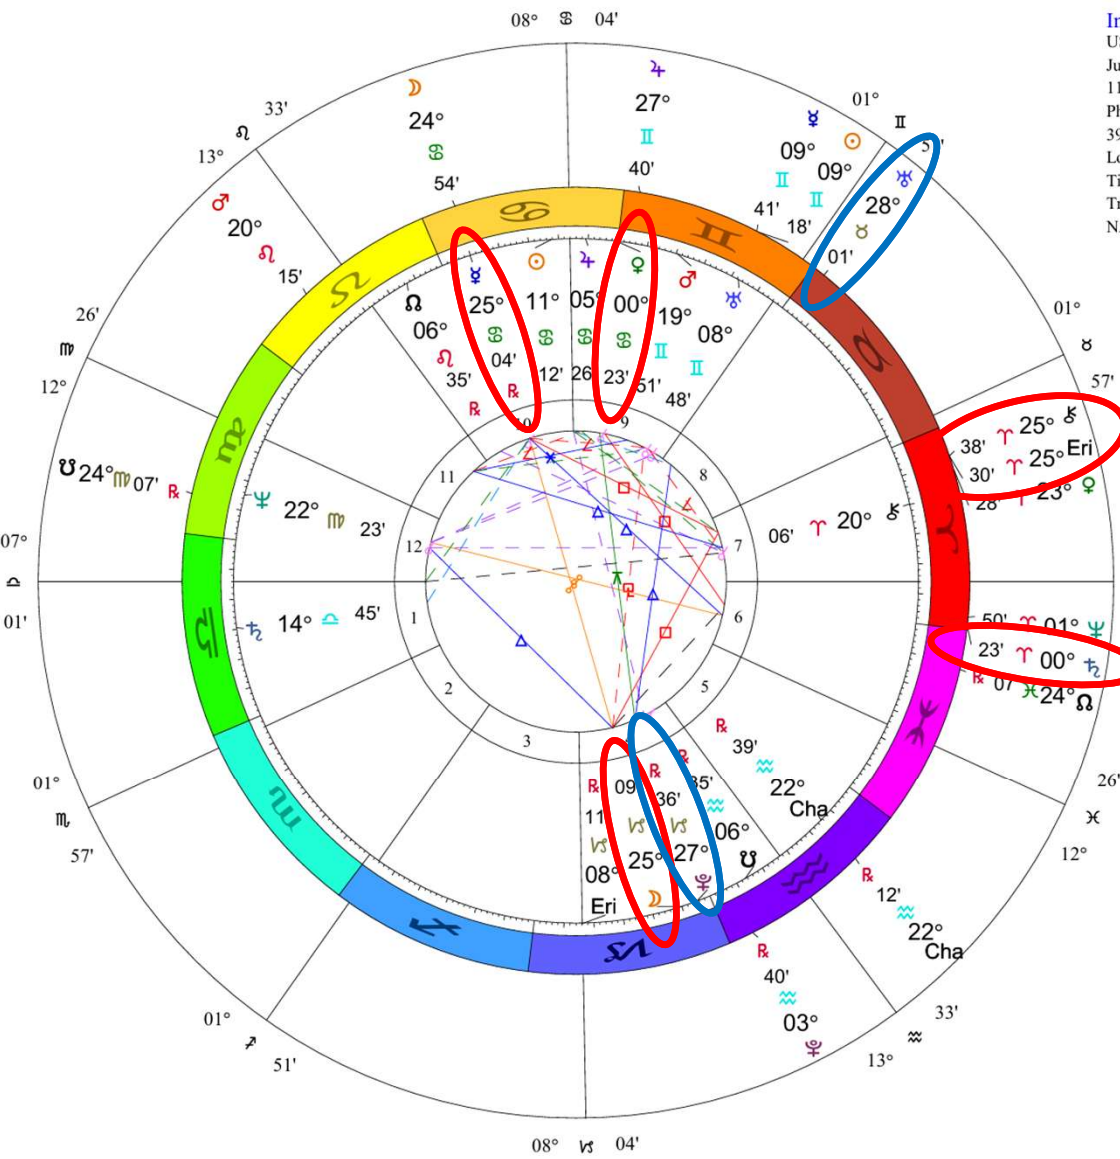

Outer Ring:
 New Moon May 26 2025
 May 26, 2025
 8:02:05 PM
 Scottsdale, Arizona
 33N30'33" 111W53'54"
 Standard Time
 Time Zone: 7 hours West
 Tropical 0-Aries
 New Moon (astrological)

USA New Moon 5/26/2025

t. Saturn square n.
Venus

t. Chiron/Eris square n.
Mercury/Moon

t. Uranus trine n. Pluto

Doc Benton
 The Wizard of AZ

Inner Ring:
 Donald Trump
 June 14, 1946
 10:54 AM
 Queens Cou, Jamaica Hospital Queens
 40 N 42 73W48'59"
 Daylight Saving Time
 Time Zone: 5 hours West
 Tropical Regiomontanus
 NATAL CHART

Outer Ring:
 New Moon May 26 2025
 May 26, 2025
 8:02:05 PM
 Scottsdale, Arizona
 33N30'33" 111W53'54"
 Standard Time
 Time Zone: 7 hours West
 Tropical 0-Aries
 New Moon (astrological)

Doc Benton
 The Wizard of AZ

Trump New Moon 5/26/2025

t. Jupiter sextile n. Mars

t. Chiron/Eris trine n. Mars

t. Chiron/Eris square n. Venus

Inner Ring:
 USA Libra
 July 2, 1776
 11:50 AM
 Philadelphia, PA
 39N57'08" 75W09'51"
 Local Mean Time
 Time Zone: 0 hours West
 Tropical Regiomontanus
 NATAL CHART