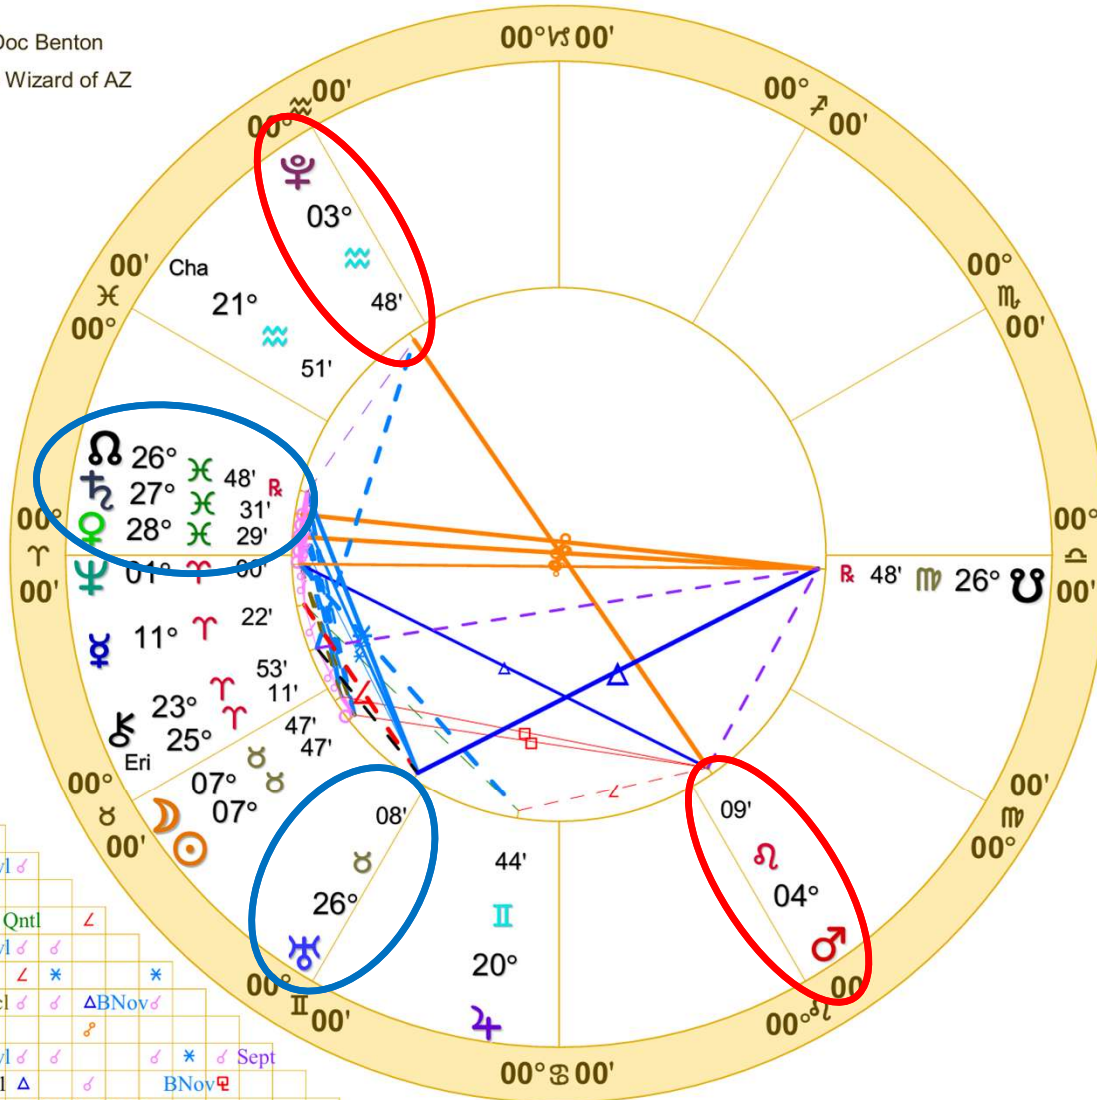

Doc Benton
The Wizard of AZ

New Moon (astrological)

New Moon Apr 27 2025
April 27, 2025
12:30:53 PM
Standard Time
Scottsdale, Arizona
33N30'33" 111W53'54"
Time Zone: 7 hours West
Geocentric
Tropical 0-Aries

New Moon 4/27/2025

Mars opposite
Pluto

Uranus sextile
North Node,
Saturn, and Venus

	Long.	Decl.
☉	7 8 46'53"	14N 06
☾	7 8 46'53"	17N 19
♃	11 7 22	1N 53
♀	28 3 29	0N 54
♂	4 0 09	21N 13
♃	20 11 44	22N 52
♅	27 3 31	2 S 49
♁	26 8 08	19N 05
♃	1 7 00	0 S 46
♃	3 3 48	22 S 44

☉♃	13°54's	♁ 1/11	♃	0°29's
☾♃	13°54's	♃♂	♀	0°20's
♃♅	13°50's	☉ Nov1	♅	0°16's
♃♀	12°52's	☾ Nov1	♅	0°16's
♃♃	10°22's	♃♃	♃	0°13's
☉♃	3°38's	♃BNov	♃	0°05's
☾♃	3°38's	☉♃	♃	0°00'a
♃♃	3°09's	♃BNov	♃	0°16'a
♃ Qntl ♃	2°38's	☉ Nov1	♀	0°42'a
♀*♃	2°21's	☾ Nov1	♀	0°42'a
♅*♃	1°23's	♃♃	♃	1°35'a
♀♃	0°58's	♀♃	♃	2°31'a
☉ Decl ♃	0°47's	♃♃	♃	3°28'a
☾ Decl ♃	0°47's	♃♃	♃	12°31'a