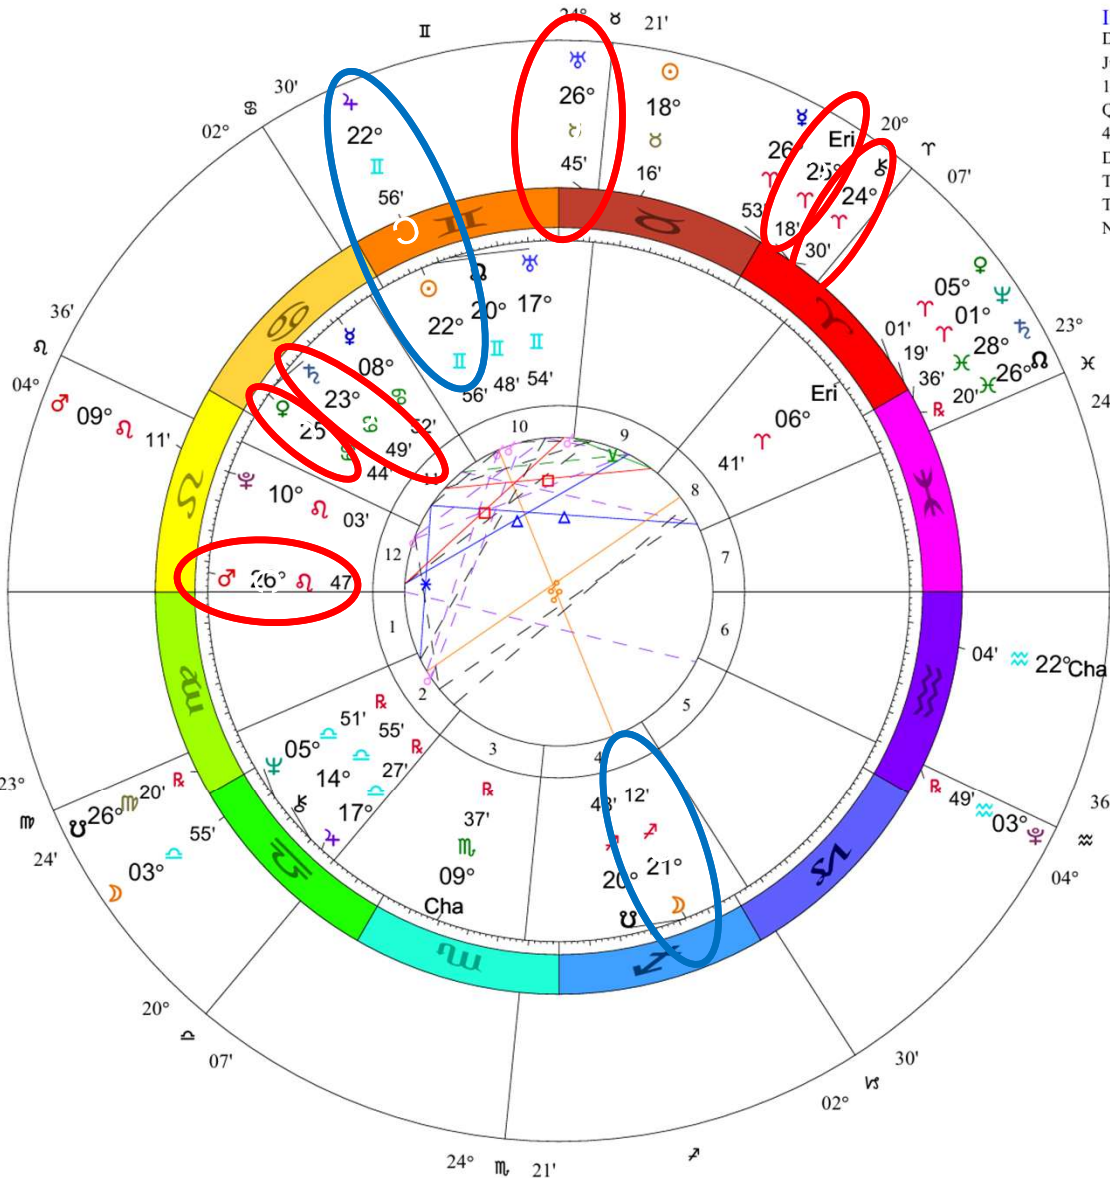

Inner Ring:
Donald Trump
June 14, 1946
10:54 AM
Queens Cou, Jamaica Hospital Queens
40 N 42 73W48'59"
Daylight Saving Time
Time Zone: 5 hours West
Tropical Regiomontanus
NATAL CHART

Outer Ring:
Transits
May 8, 2025
8:00:08 AM
Scottsdale, Arizona
33N30'33" 111W53'54"
Standard Time
Time Zone: 7 hours West
Tropical 0-Aries
NATAL CHART

Doc Benton
The Wizard of AZ

Trump Transits 5/8/2025

- t. Jupiter conjunct n. Sun
- t. Uranus square n. Mars
- t. Jupiter opposite n Moon
- t. Chiron square n. Saturn
- t. Eris square n. Venus