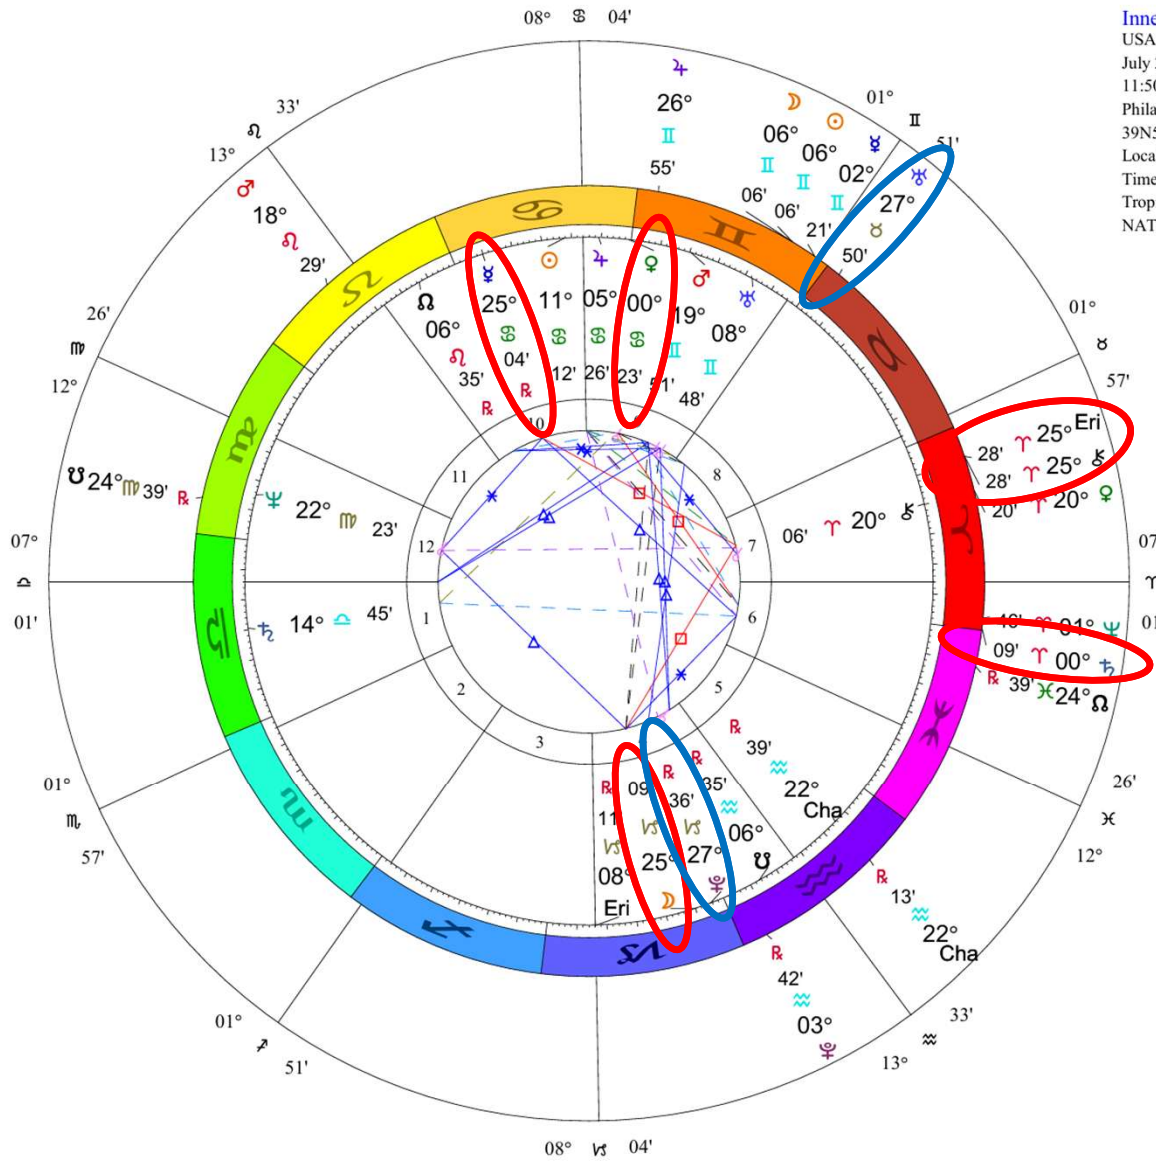

Inner Ring:
USA Libra
July 2, 1776
11:50 AM
Philadelphia, PA
39N57'08" 75W09'51"
Local Mean Time
Time Zone: 0 hours West
Tropical Regiomontanus
NATAL CHART

Outer Ring:
New Moon May 26 2025
May 26, 2025
8:02:05 PM
Scottsdale, Arizona
33N30'33" 111W53'54"
Standard Time
Time Zone: 7 hours West
Tropical 0-Aries
New Moon (astrological)

USA New Moon 5/26/2025

t. Saturn square n.
Venus

t. Chiron/Eris square n.
Mercury/Moon

t. Uranus trine n. Pluto

Doc Benton
The Wizard of AZ