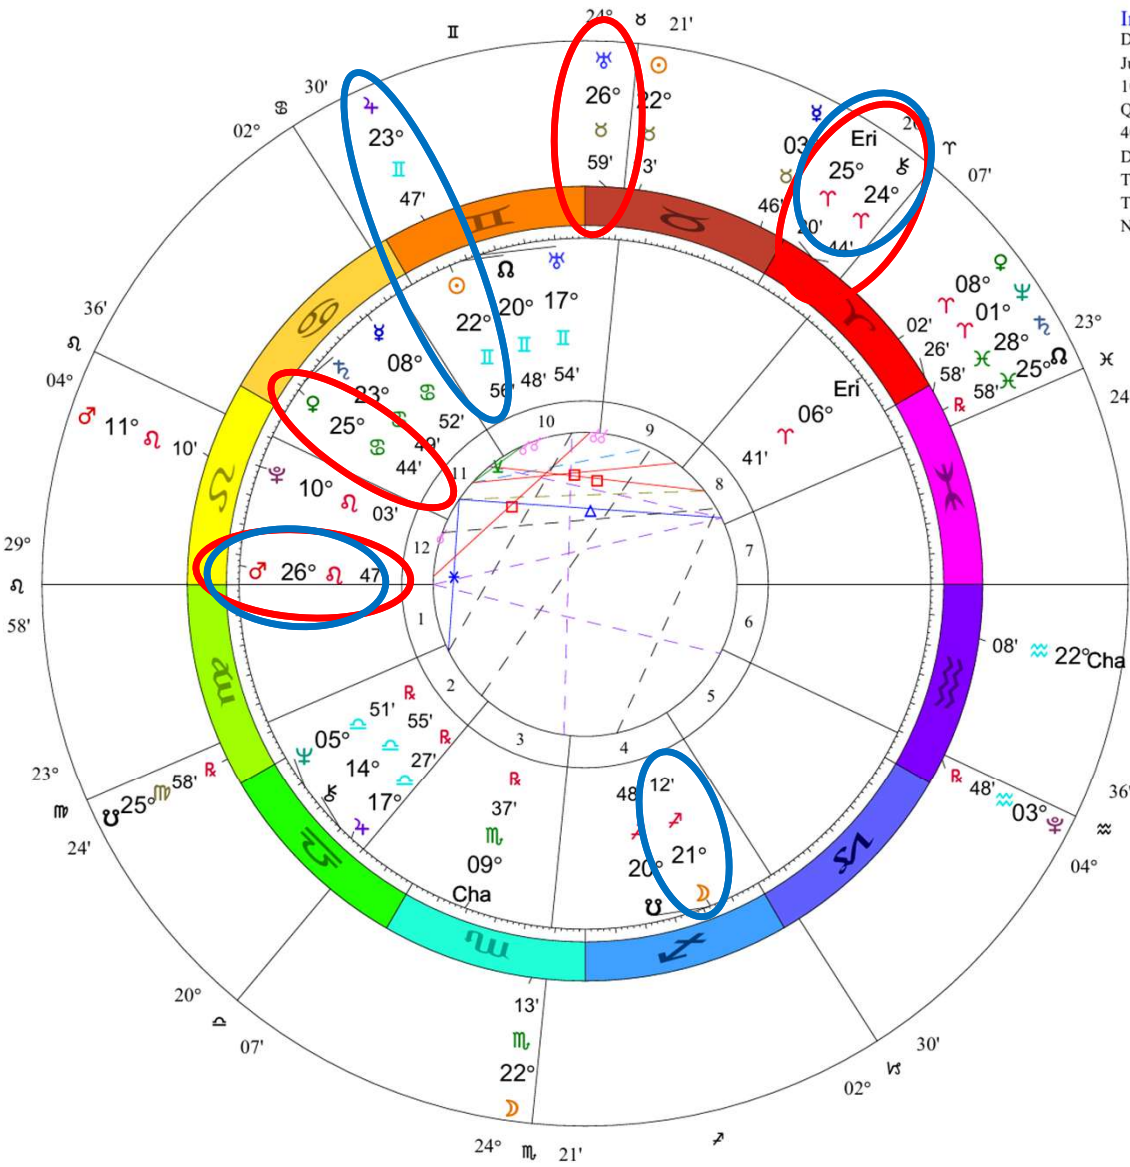

Inner Ring:
Donald Trump
June 14, 1946
10:54 AM
Queens Cou, Jamaica Hospital Queens
40 N 42 73W48'59"
Daylight Saving Time
Time Zone: 5 hours West
Tropical Regiomontanus
NATAL CHART

Outer Ring:
Full Moon May 12 2025
May 12, 2025
9:55:40 AM
Scottsdale, Arizona
33N30'33" 111W53'54"
Standard Time
Time Zone: 7 hours West
Tropical 0-Aries
Full Moon (astrological)

Doc Benton
The Wizard of AZ

Trump Full Moon 5/12/2025

- t. Jupiter conjunct n. Sun
- t. Jupiter opposite n. Moon
- t. Chiron/Eris trine n. Mars
- t. Uranus square n. Mars
- t. Chiron/Eris square n. Venus