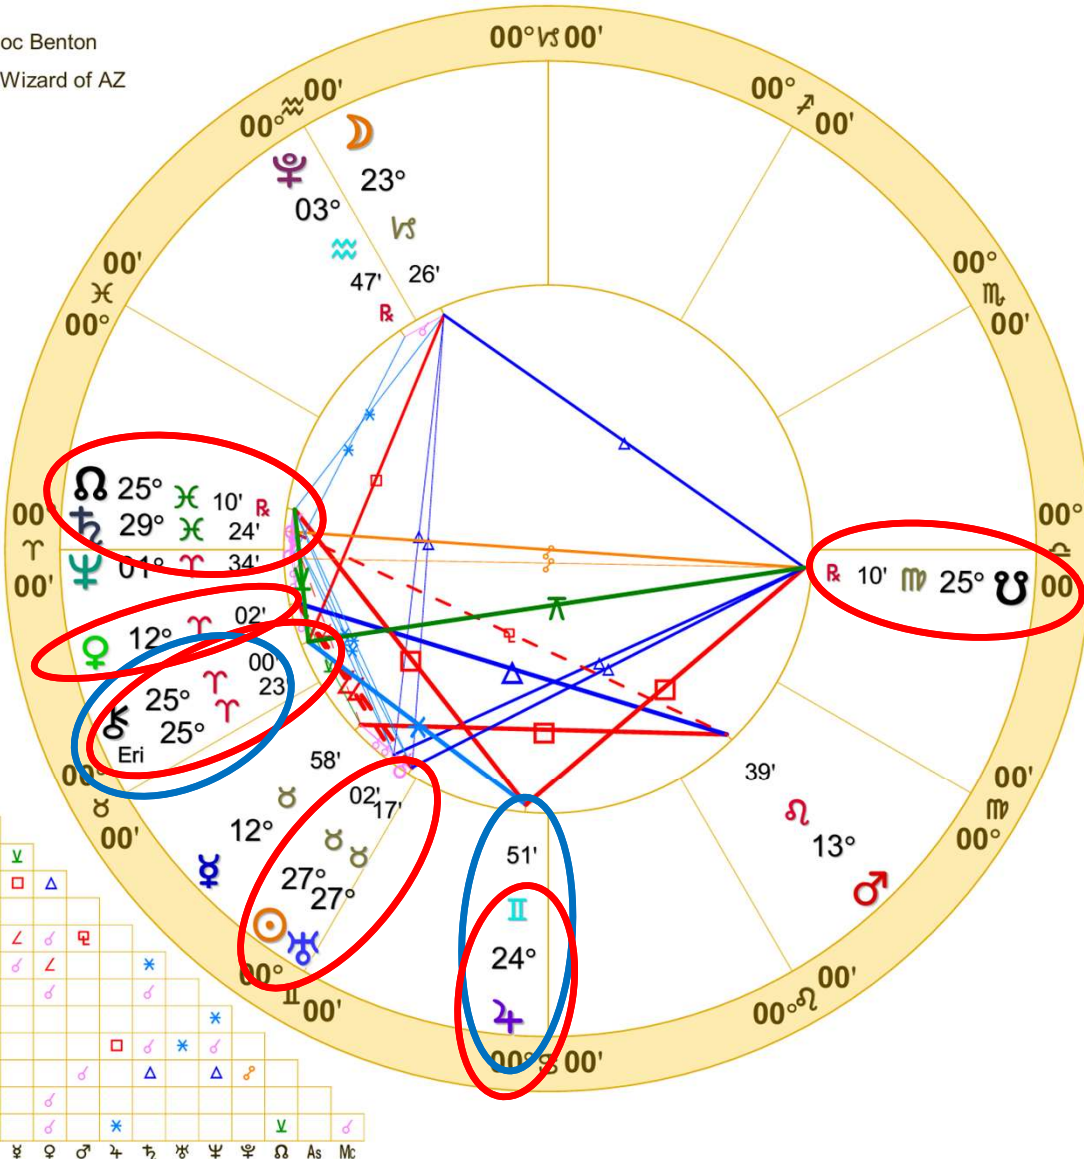

Doc Benton
The Wizard of AZ

NATAL CHART

Transits
May 17, 2025
10:05:05 AM
Standard Time
Scottsdale, Arizona
33N30'33" 111W53'54"
Time Zone: 7 hours West
Geocentric
Tropical 0-Aries

	Long.	Decl.
☉	27 8 02'18"	19N30
☽	23 13 25'59"	25 S 48
♃	12 8 58	14N16
♀	12 7 02	3N46
♂	13 12 39	18N21
♄	24 11 51	23N08
♅	29 11 24	2 S 07
♁	27 8 17	19N21
♂	1 7 34	0 S 34
♁	3 11 47R	22 S 48

♀♂♃	12°38's	♄♁♂	1°34'a
♀♂♄	10°29's	♀♁♂	1°37'a
♃♁♁	2°07's	♃♂♄	2°09'a
♁♃♀	0°56's	♄♁♄	2°13'a
♁♁♀	0°00's	♁♁♃	2°22'a
♄♁♂	0°08'a	♁♁♄	3°36'a
♁♁♁	0°15'a	♄♁♁	3°51'a
♀♁♁	0°15'a	♄♂♄	10°21'a
♁♁♂	0°41'a	♀♂♁	12°57'a
♂♁♃	0°45'a	♁♂♄	14°04'a
♁♁♃	1°26'a	♁♂♁	14°19'a

5/17/2025

**Sun/Uranus
semisquare Venus**

Sun conjunct Uranus

Saturn conjunct
North Node

Jupiter square North
Node and Saturn

Jupiter sextile Chiron
and Eris