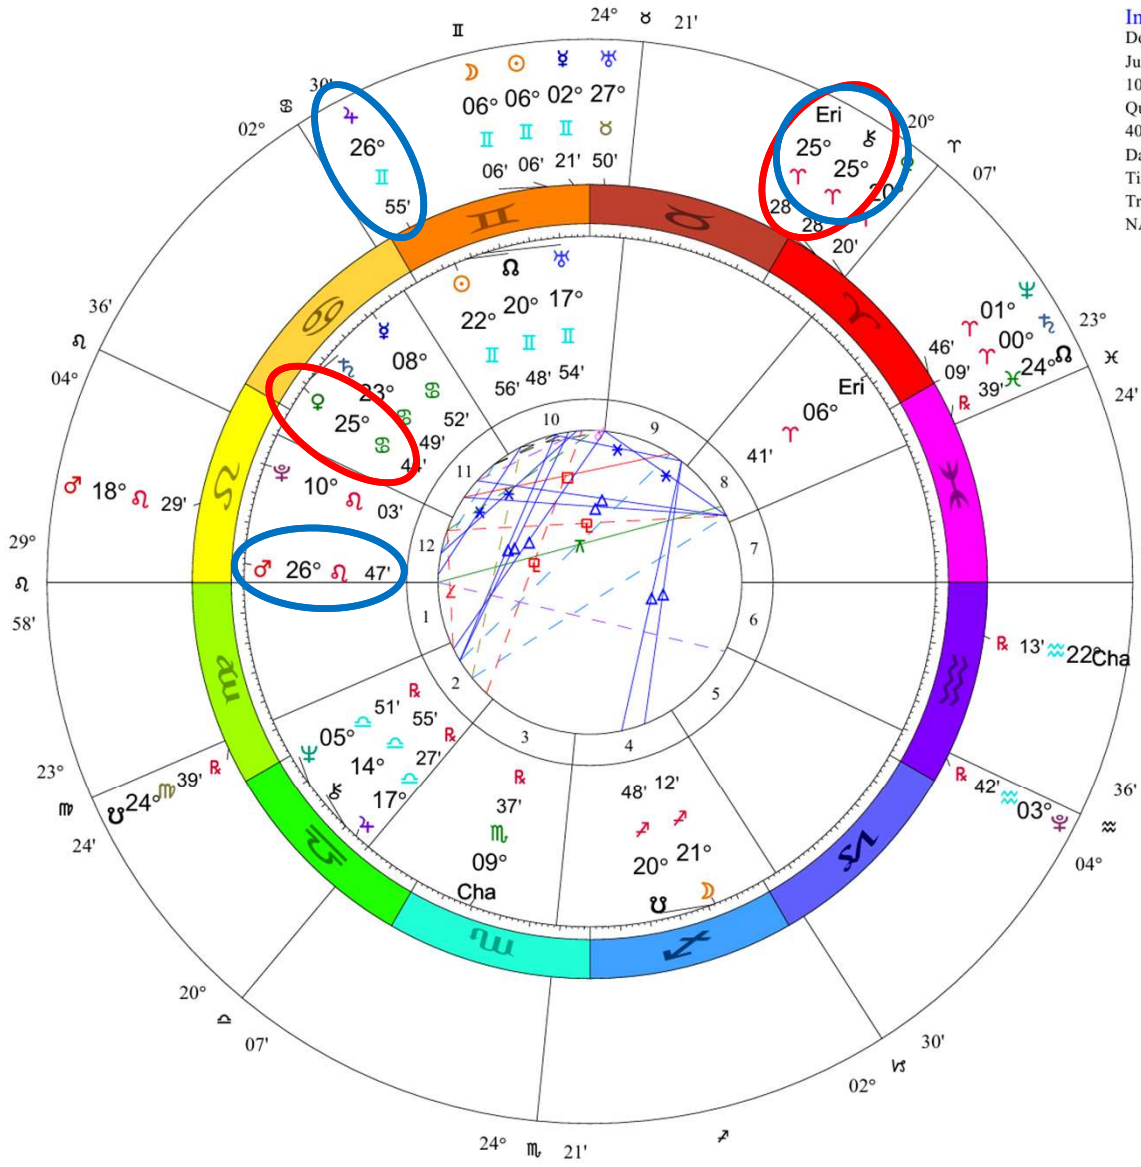

t. Saturn square n.
Venus

t. Chiron/Eris square n.
Mercury/Moon

Doc Benton
 The Wizard of AZ

Inner Ring:
 USA Libra
 July 2, 1776
 11:50 AM
 Philadelphia, PA
 39N57'08" 75W09'51"
 Local Mean Time
 Time Zone: 0 hours West
 Tropical Regiomontanus
 NATAL CHART

Outer Ring:
 New Moon May 26 2025
 May 26, 2025
 8:02:05 PM
 Scottsdale, Arizona
 33N30'33" 111W53'54"
 Standard Time
 Time Zone: 7 hours West
 Tropical 0-Aries
 New Moon (astrological)

USA New Moon 5/26/2025

t. Saturn square n.
Venus

t. Chiron/Eris square n.
Mercury/Moon

t. Uranus trine n. Pluto

Doc Benton
 The Wizard of AZ

Inner Ring:
 Donald Trump
 June 14, 1946
 10:54 AM
 Queens Cou, Jamaica Hospital Queens
 40 N 42 73W48'59"
 Daylight Saving Time
 Time Zone: 5 hours West
 Tropical Regiomontanus
 NATAL CHART

Outer Ring:
 New Moon May 26 2025
 May 26, 2025
 8:02:05 PM
 Scottsdale, Arizona
 33N30'33" 111W53'54"
 Standard Time
 Time Zone: 7 hours West
 Tropical 0-Aries
 New Moon (astrological)

Doc Benton
 The Wizard of AZ