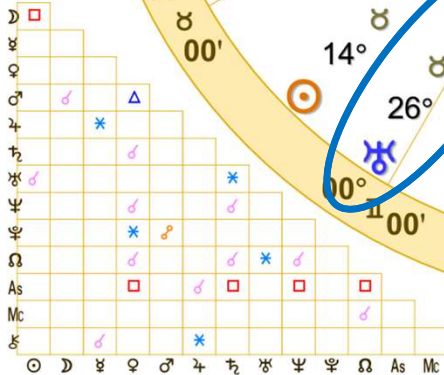

Saturn conjunct North Node

Chiron conjunct Eris

Neptune conjunct Venus

Uranus sextile/trine Lunar Nodal Axis

	Long.	Decl.
☉	14 8 24'55"	16N10
☽	15 12 12'33"	19N31
♃	20 7 42	5N29
♀	2 7 20	1N25
♄	7 17 17	20N19
♅	22 11 06	22N58
♆	28 13	2 S 33
♁	26 8 32	19N10
♂	1 7 12S	0 S 42
♁	3 33 49 R	22 S 45

♃♄	7°55's	♁♂	1°29'a
♀♆	4°08's	♃♁	2°10'a
♄♁	3°28's	♆♂	3°00'a
♆♁	1°41's	♁♄	3°35'a
♀♂	1°08's	♀♁	4°57'a
☉♃	0°48's	☉♁	12°07'a
♁♃	1°24'a		

Inner Ring:
 USA Libra
 July 2, 1776
 11:50 AM
 Philadelphia, PA
 39N57'08" 75W09'51"
 Local Mean Time
 Time Zone: 0 hours West
 Tropical Regiomontanus
 NATAL CHART