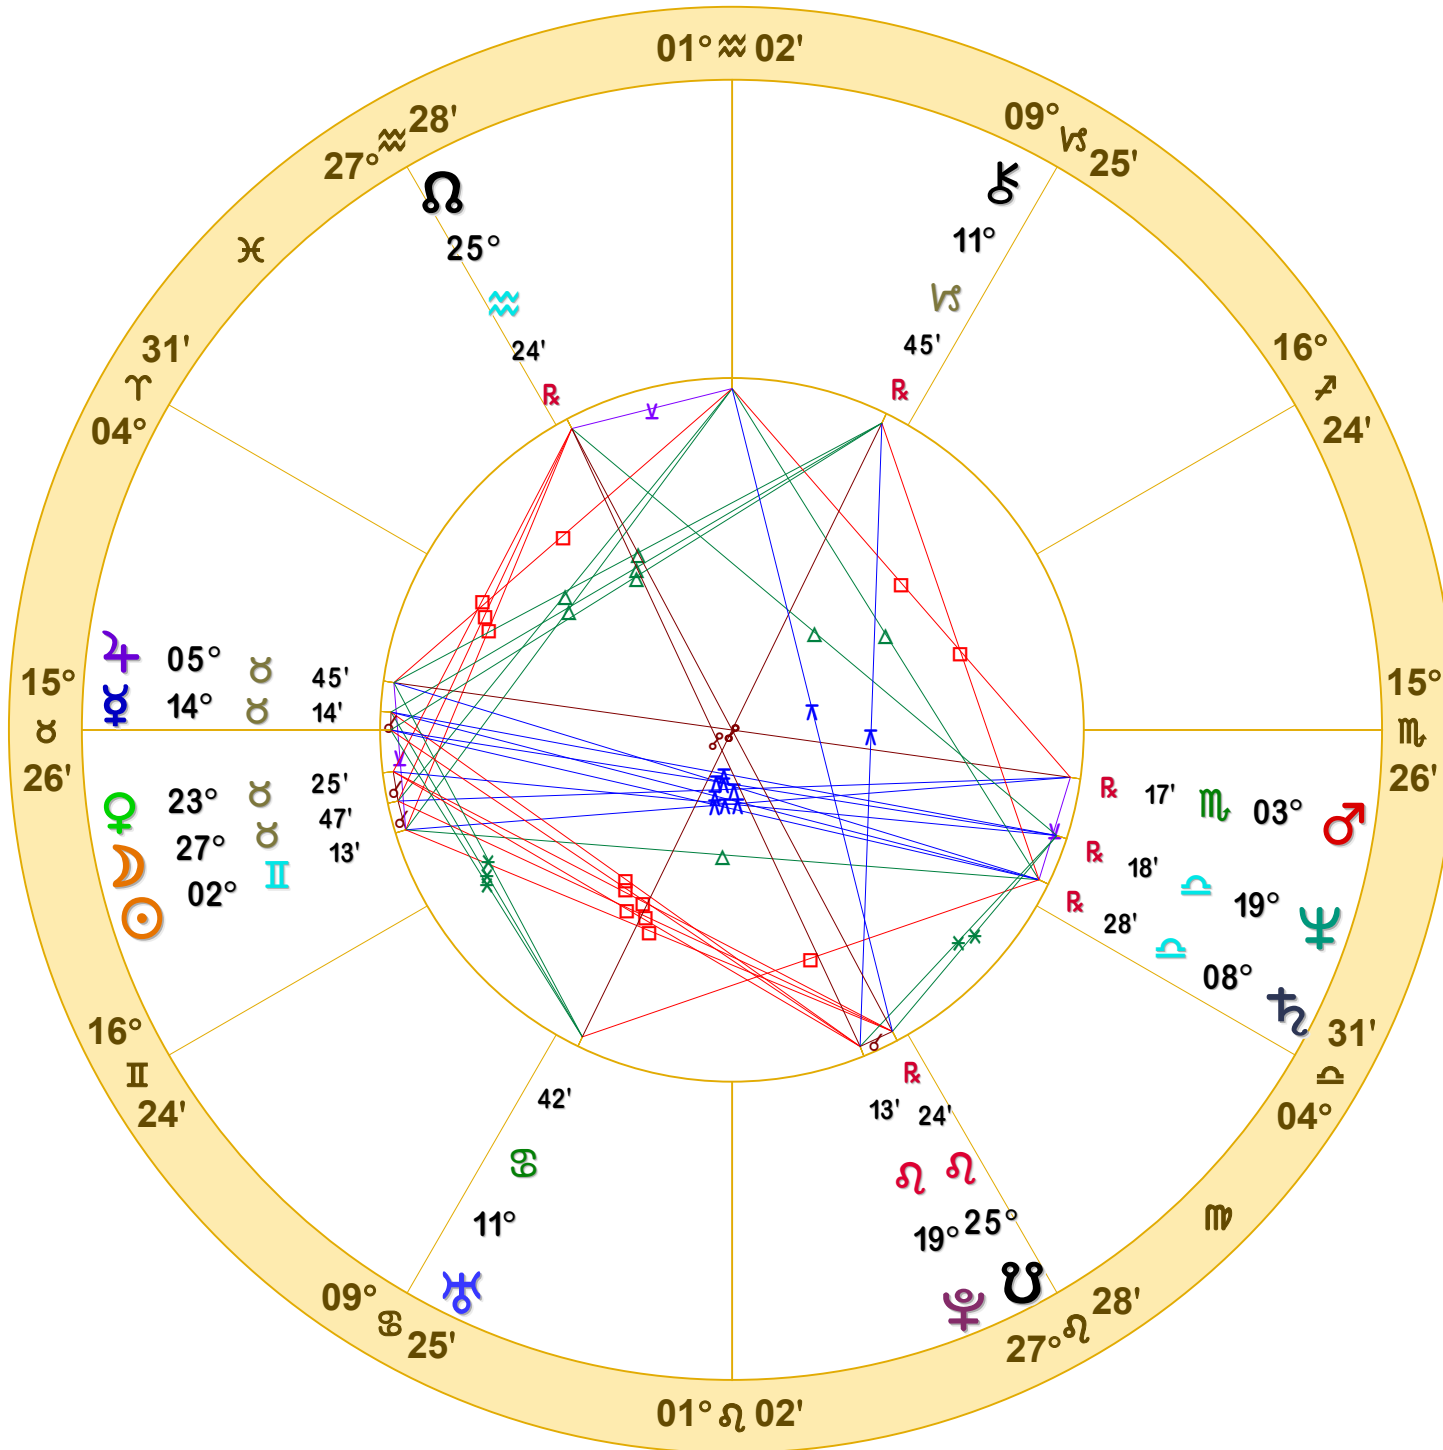

Relocated to Baytown, Texas

**Christopher Benton**

May 23, 1952

4:29 AM

Standard Time

Baytown, Texas

29N44'07" 94W58'38"

Time Zone: 6 hours West

Geocentric

Tropical Regiomontanus

Doc Benton

The Hanged Man

Scottsdale, AZ 85255