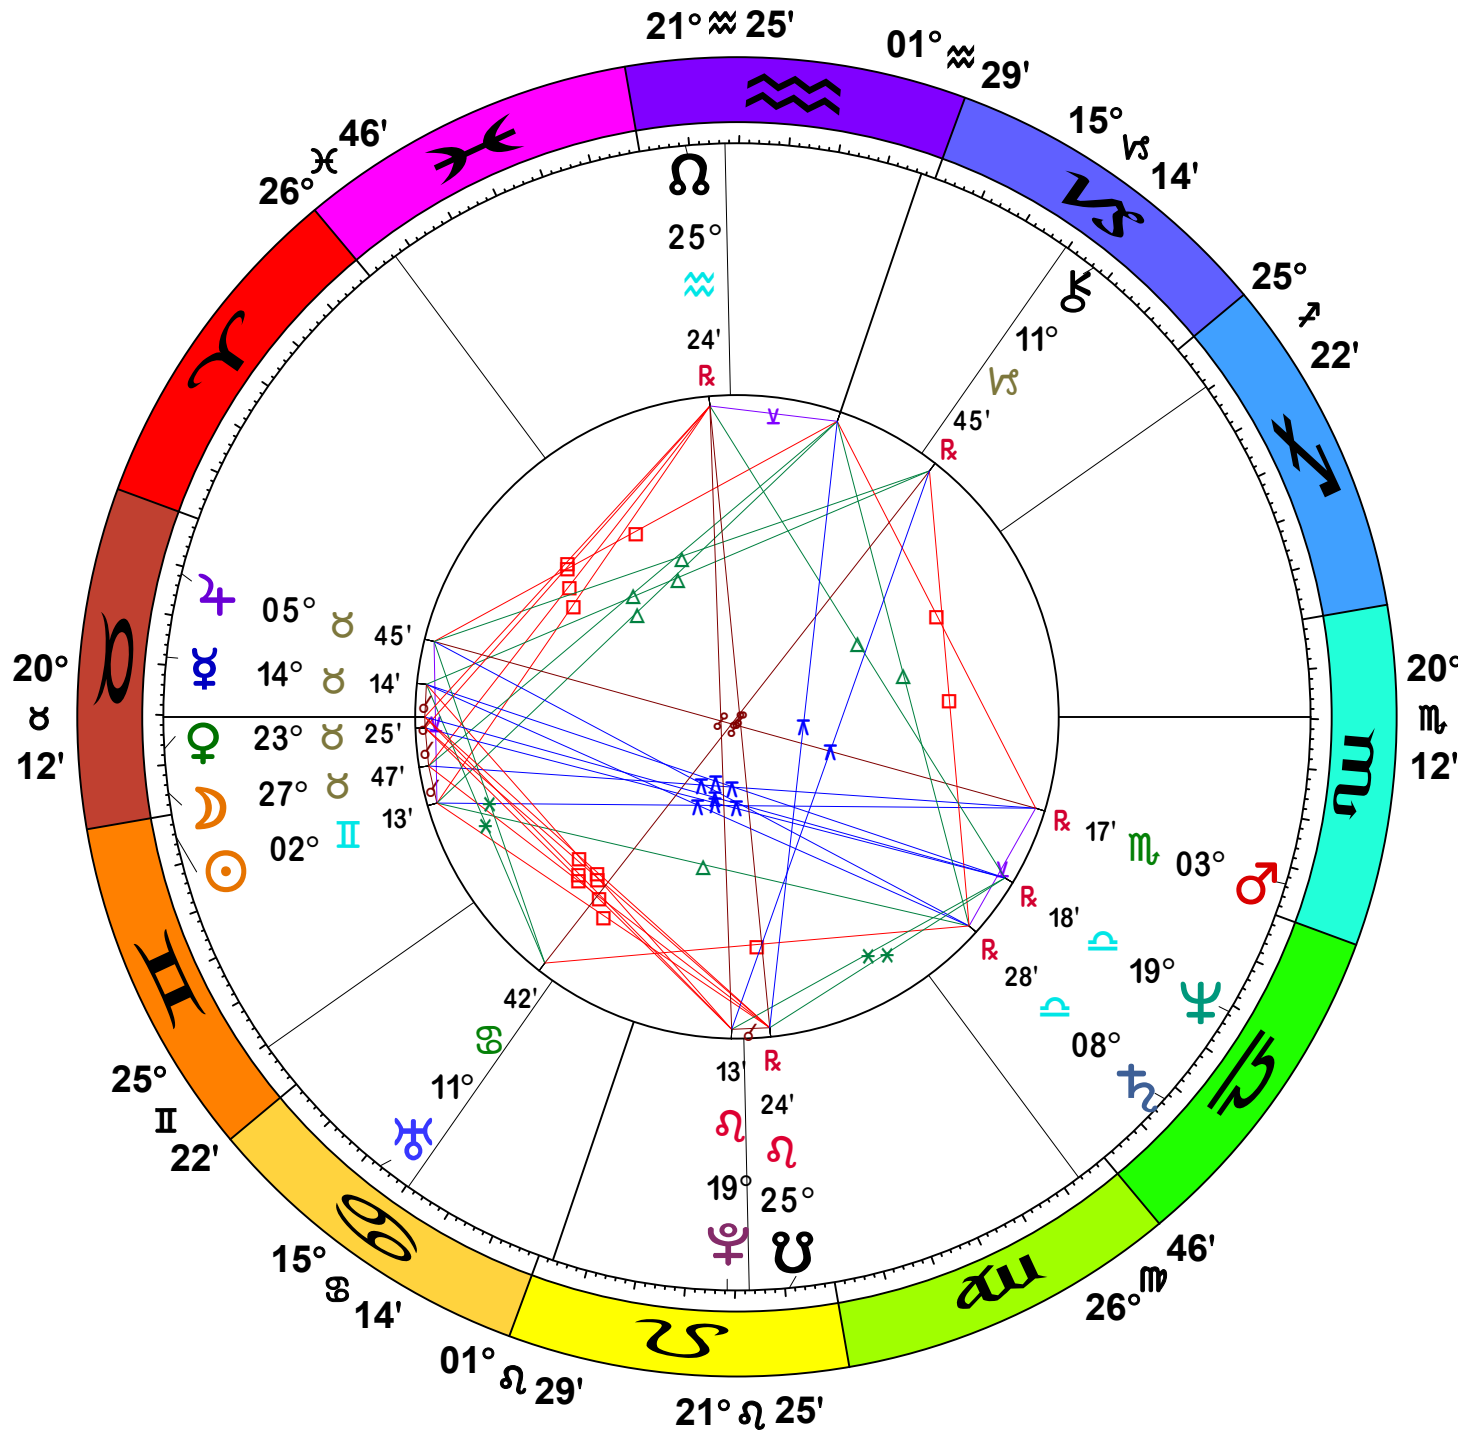

NATAL CHART

Christopher Benton

May 23, 1952

4:29 AM

Standard Time

Joplin, Missouri

37N05'03" 94W30'47"

Time Zone: 6 hours West

Geocentric

Tropical Campanus

Doc Benton

The Hanged Man

Scottsdale, AZ 85255