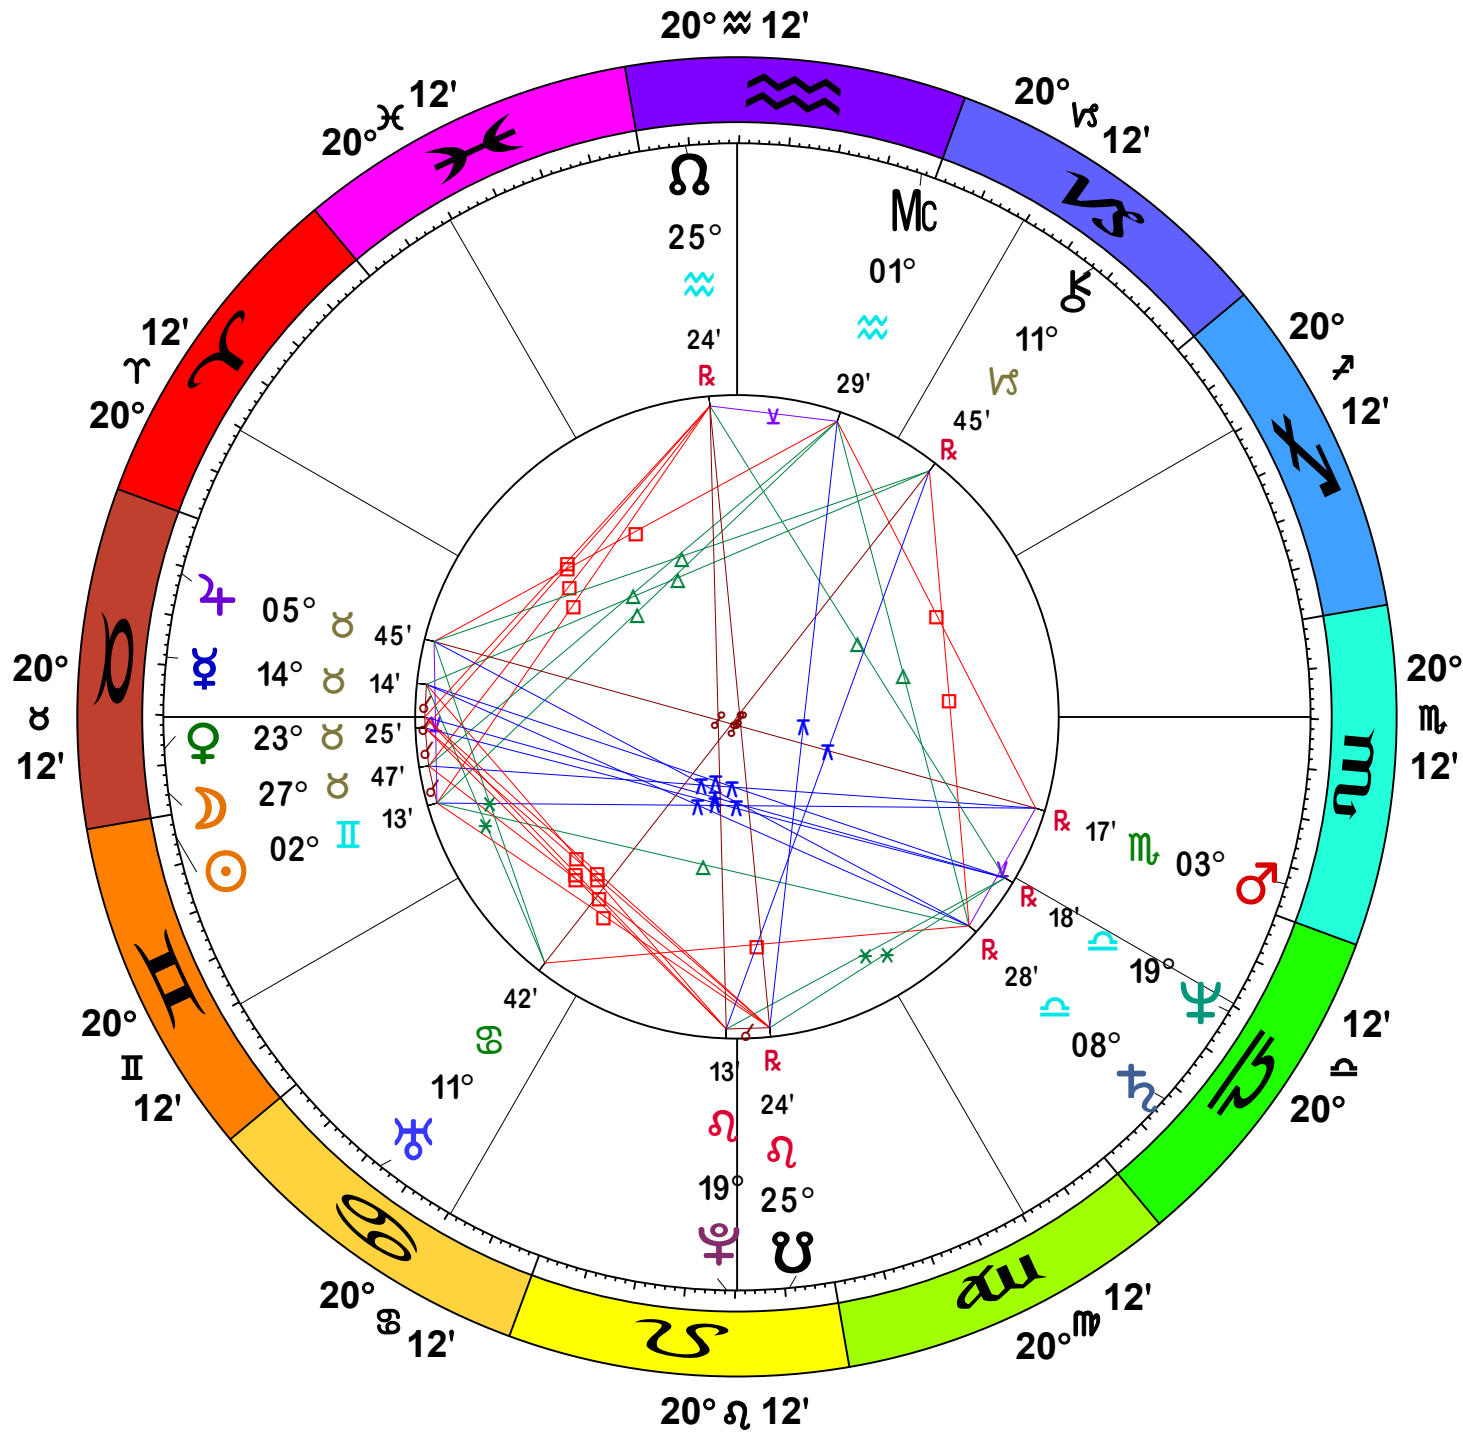

NATAL CHART

**Christopher Benton**  
May 23, 1952  
4:29 AM  
Standard Time  
Joplin, Missouri  
37N05'03" 94W30'47"  
Time Zone: 6 hours West  
Geocentric  
Tropical Equal

Doc Benton  
The Hanged Man  
Scottsdale, AZ 85255