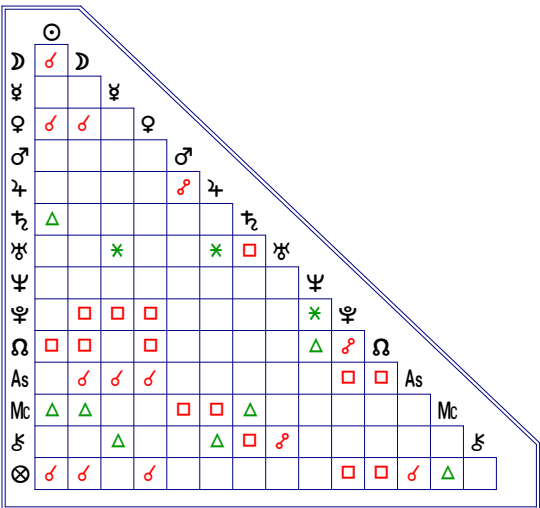

ESSENTIAL DIGNITIES (Egyptian)								
Pl	Ruler	Exalt	Tripl	Term	Face	Detri	Fall	Score
☉	♁	♁	♁	♁	♁	♁	--	- 5 P
☽	♀	♂	♂	♂	♂	♂	--	+7
♁	♀	♂	♂	♂	♂	♂	--	- 5 P
♀	♀	♂	♂	♂	♂	♂	--	+5
♂	♂	--	♂	♂	♂	♂	☽	+11
♁	♀	♂	♂	♂	♂	♂	--	- 5 P
♂	♂	♂	♂	♂	♂	♂	☉	+4
♁	♀	--	♂	♂	♂	♂	--	--
♂	♀	♂	♂	♂	♂	♂	--	--
♁	♂	--	♂	♂	♂	♂	--	--
♂	♂	--	♂	♂	♂	♂	--	--

Christopher Benton
May 23, 1952
4:29 AM
Joplin, Missouri

Tropical Regiomontanus
Time Zone: 6 hours West
Standard Time
37N05'03" 94W30'47"

NATAL CHART

Day of ♁ Hour of ☉
Last Hr ♂ - 9 mins
Next Hr ♀ +40 mins

PLANETARY SECT				
Planet	Cht	Plc	Sgn	Condition
☉	D	N	D	Ex Cond
☽	N	N	N	
♁	D	N	N	
♀	N	N	D	
♂	N	N	D	Ex Cond
♁	D	N	N	
♂	D	N	D	

D=Diurnal, N=Nocturnal

Fixed Stars		
♁♂	Albireo	0°53's
♂♂	Vindemiatrix	0°49's
♁♂	Almach	0°40's
♁♂	Menkar	0°35's
♀♂	Merak	0°26's
♁♂	Altair	0°22's
♀♂	Zaurak	0°12's
♂♂	Principes	0°47'a
♀♂	Ras Elased Aus.	0°50'a
♁♂	Algol	0°52'a

☉ # ♁
☽ # ♁
♁ # ♁
♀ # ♁
♁ # ♁