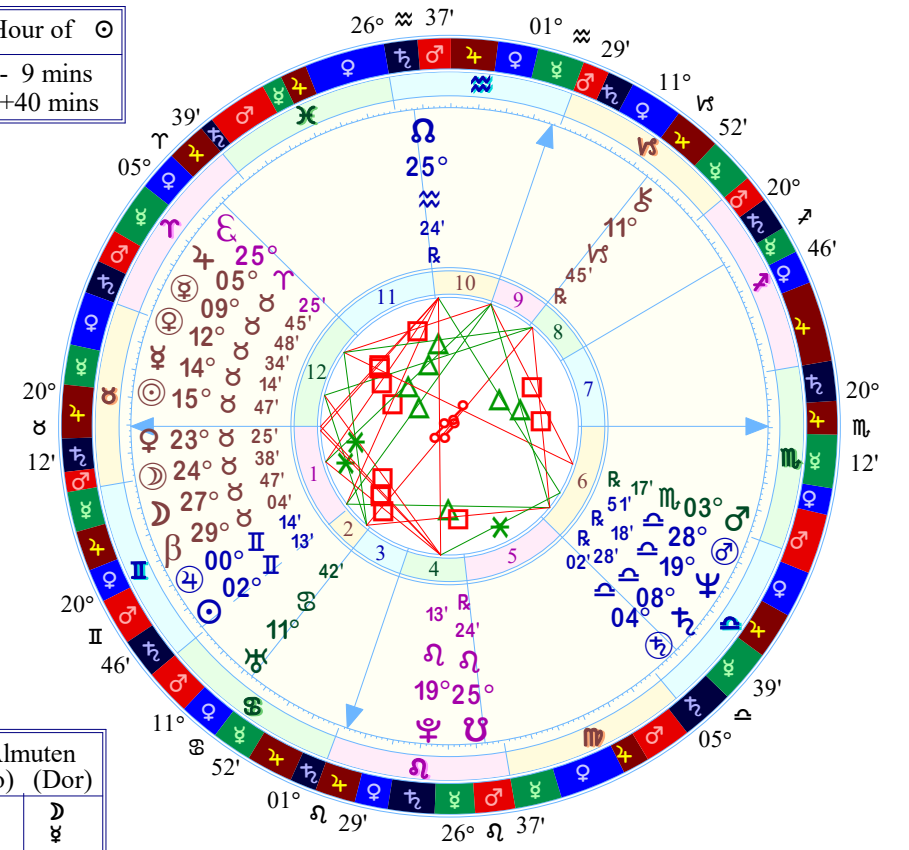

ESSENTIAL DIGNITIES (Egyptian)								
Pl	Ruler	Exalt	Tripl	Term	Face	Detri	Fall	Score
☉	♁	♁	♁	♁	♁	♁	--	- 5 P
☽	♀	♂	♂	♂	♂	♂	--	+7
♁	♀	♂	♂	♂	♂	♂	--	- 5 P
♀	♀	♂	♂	♂	♂	♂	--	+5
♂	♂	--	♂	♂	♂	♂	☽	+11
♁	♀	♂	♂	♂	♂	♂	--	- 5 P
♂	♂	♂	♂	♂	♂	♂	☉	+4
♁	♀	--	♂	♂	♂	♂	--	--
♂	♀	♂	♂	♂	♂	♂	--	--
♁	♂	--	♂	♂	♂	♂	--	--
♂	♂	--	♂	♂	♂	♂	--	--

Christopher Benton
May 23, 1952
4:29 AM
Joplin, Missouri

Tropical Regiomontanus
Time Zone: 6 hours West
Standard Time
37N05'03" 94W30'47"

NATAL CHART

Day of ♁ Hour of ☉
Last Hr ♂ - 9 mins
Next Hr ♀ +40 mins

PLANETARY SECT				
Planet	Cht	Plc	Sgn	Condition
☉	D	N	D	Ex Cond
☽	N	N	N	
♁	D	N	N	
♀	N	N	D	
♂	N	N	D	Ex Cond
♁	D	N	N	
♂	D	N	D	

D=Diurnal, N=Nocturnal

Fixed Stars		
♁♂	Albireo	0°53's
♂♂	Vindemiatrix	0°49's
♁♂	Almach	0°40's
♁♂	Menkar	0°35's
♀♂	Merak	0°26's
♁♂	Altair	0°22's
♀♂	Zaurak	0°12's
♂♂	Principes	0°47'a
♀♂	Ras Elased Aus.	0°50'a
♁♂	Algol	0°52'a

☉ # ♁
☽ # ♁
♁ # ♁
♀ # ♁
♁ # ♁