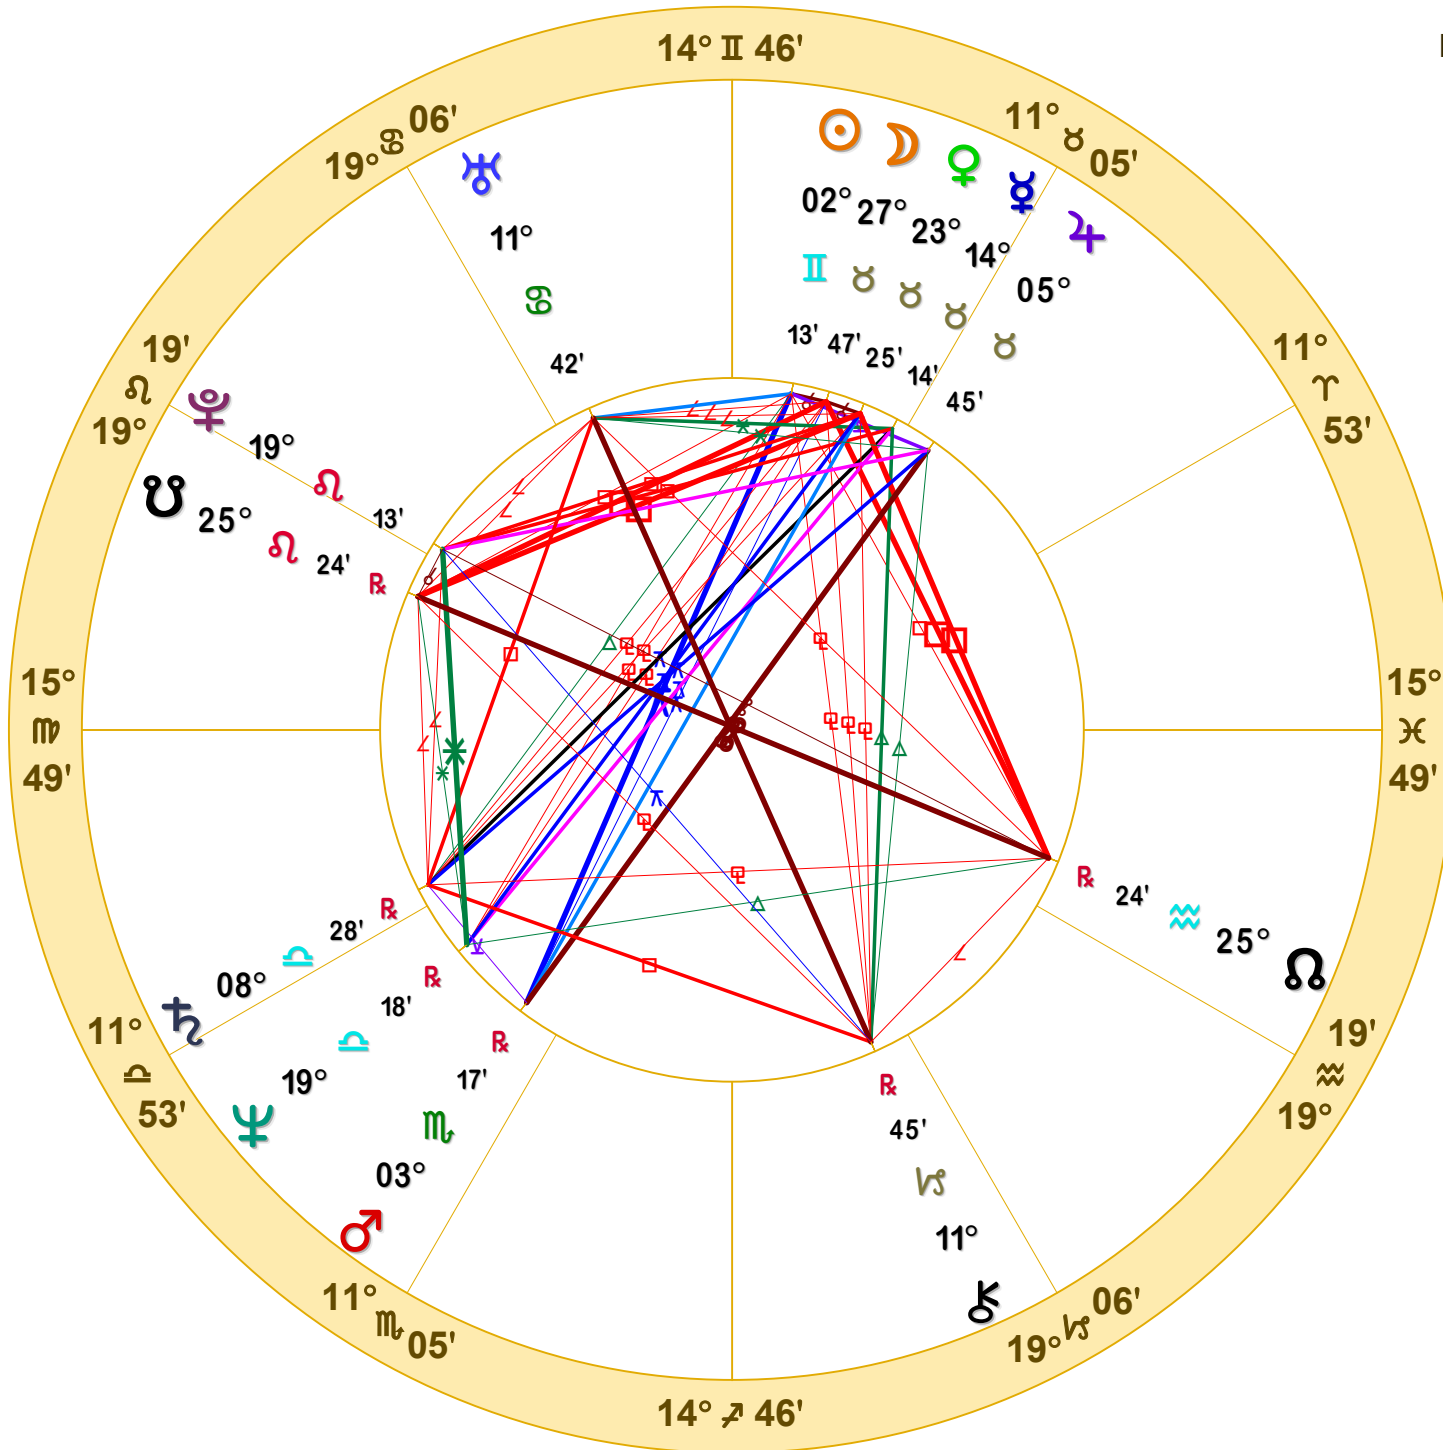

Relocated to Jerusalem, Israel

Christopher Benton

May 23, 1952

4:29 AM

Standard Time

Jerusalem, Israel

31 N 46 35 E 14

Time Zone: 6 hours West

Geocentric

Tropical Regiomontanus

Doc Benton

The Hanged Man

Scottsdale, AZ 85255