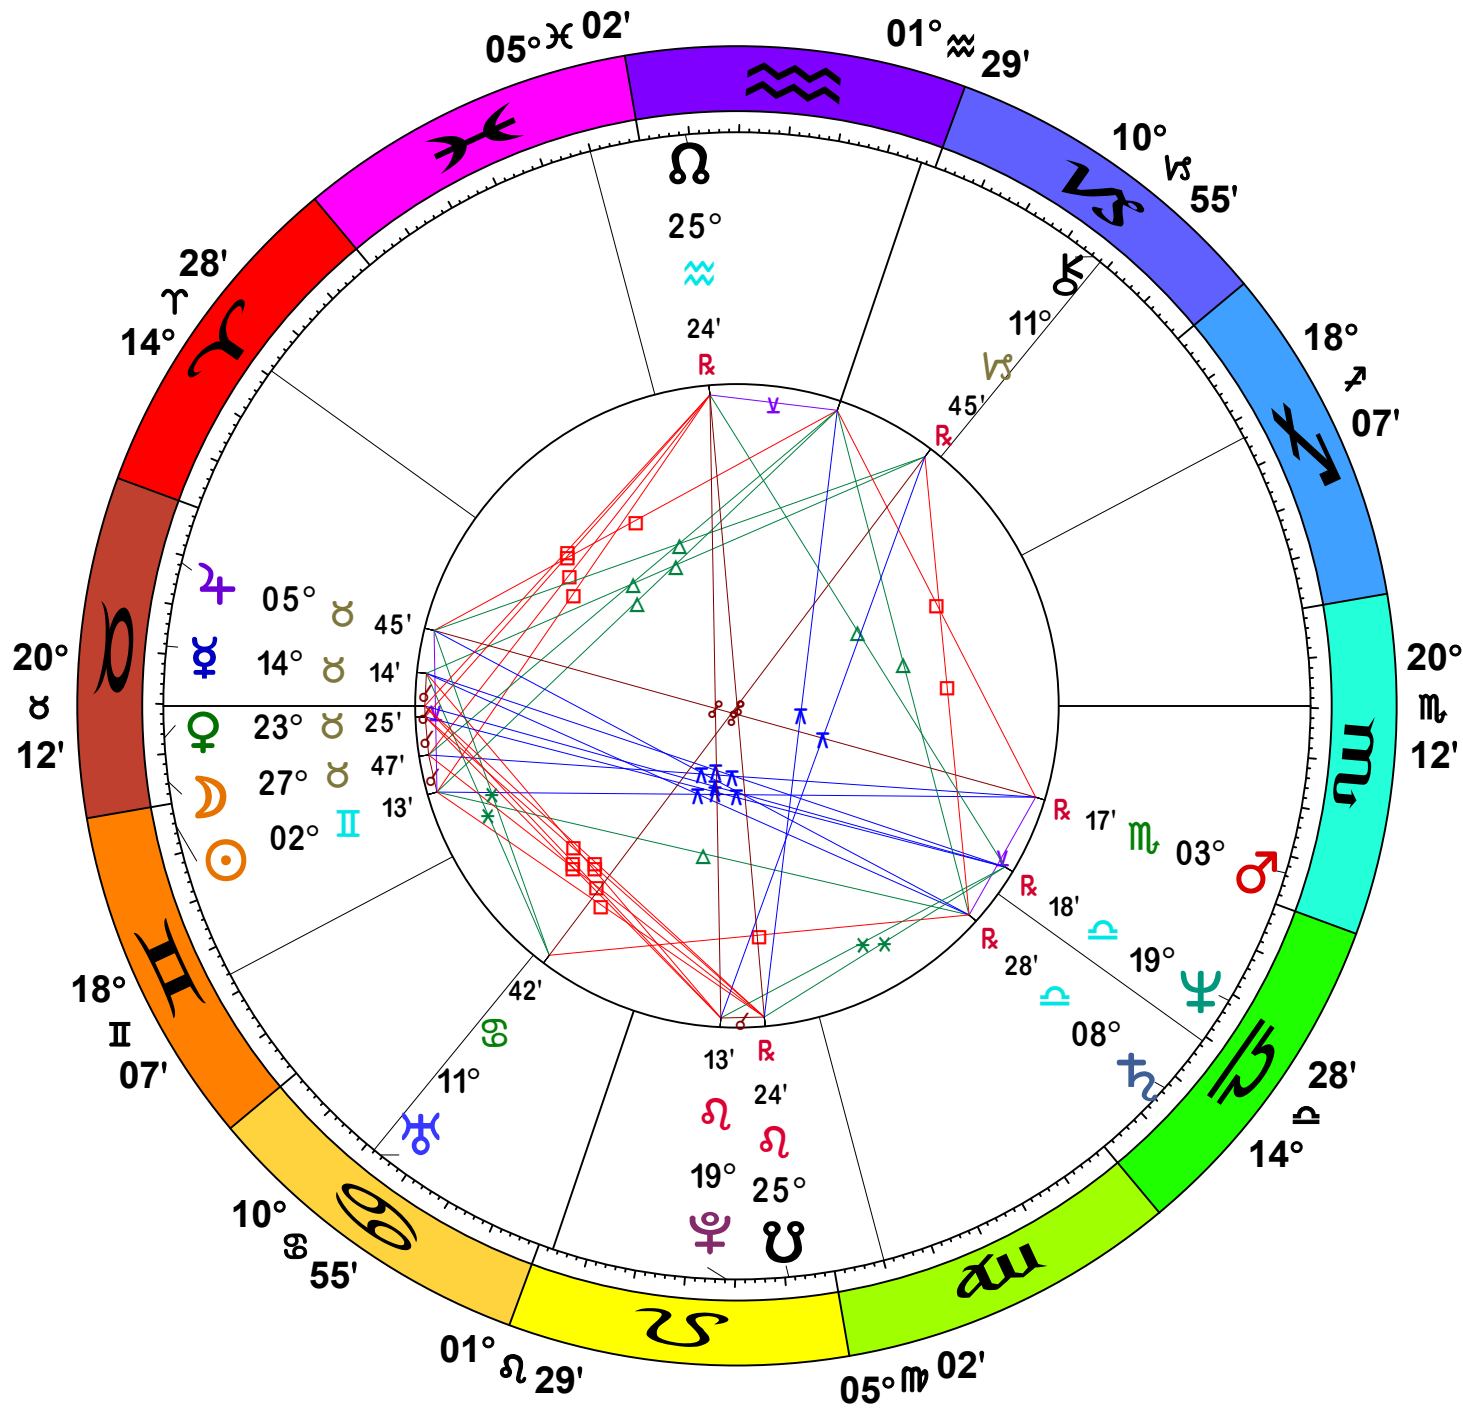

NATAL CHART

Christopher Benton

May 23, 1952

4:29 AM

Standard Time

Joplin, Missouri

37N05'03" 94W30'47"

Time Zone: 6 hours West

Geocentric

Tropical Koch

Doc Benton
The Hanged Man
Scottsdale, AZ 85255