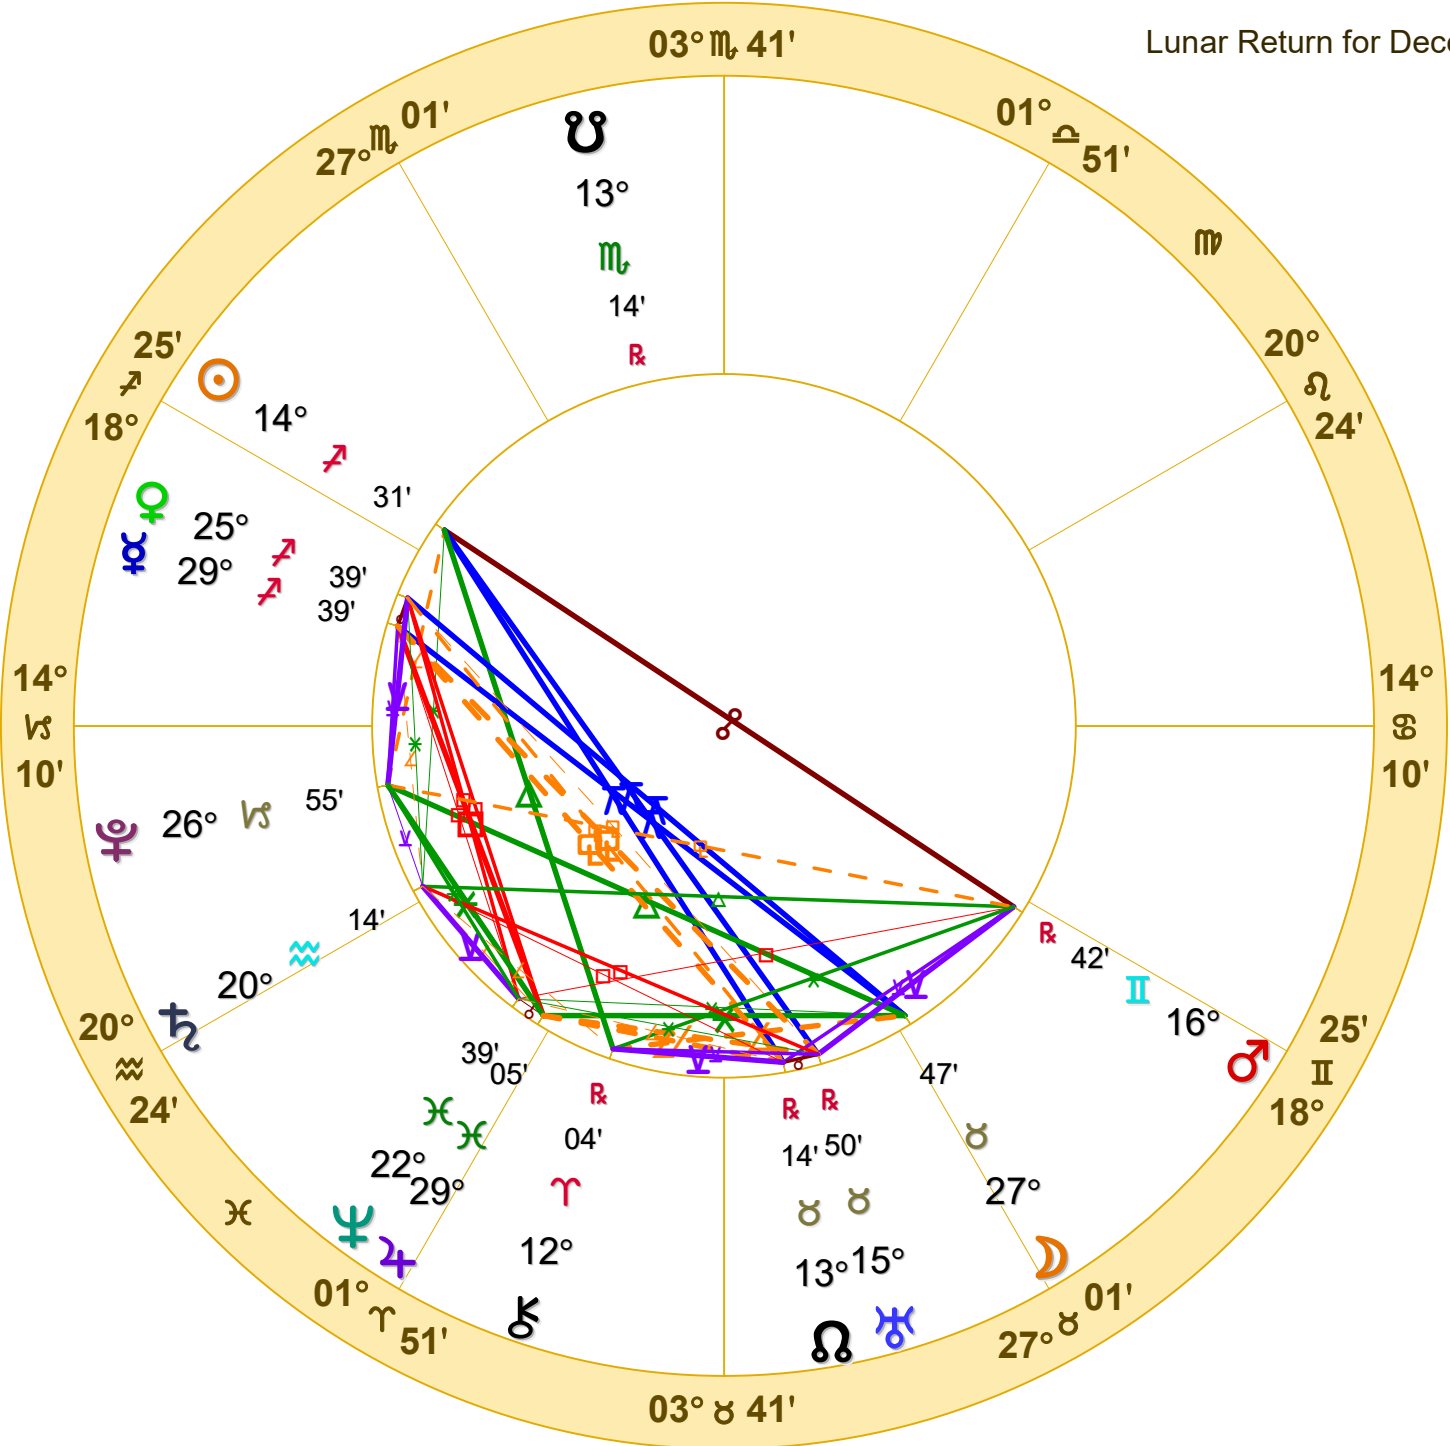

Lunar Return for December 6, 2022 in Scottsdale, Arizona

**Christopher Benton**  
December 6, 2022  
9:31:38 AM MST  
Standard Time  
Scottsdale, Arizona  
33N30'33" 111W53'54"  
Time Zone: 7 hours West  
Geocentric  
Tropical Regiomontanus