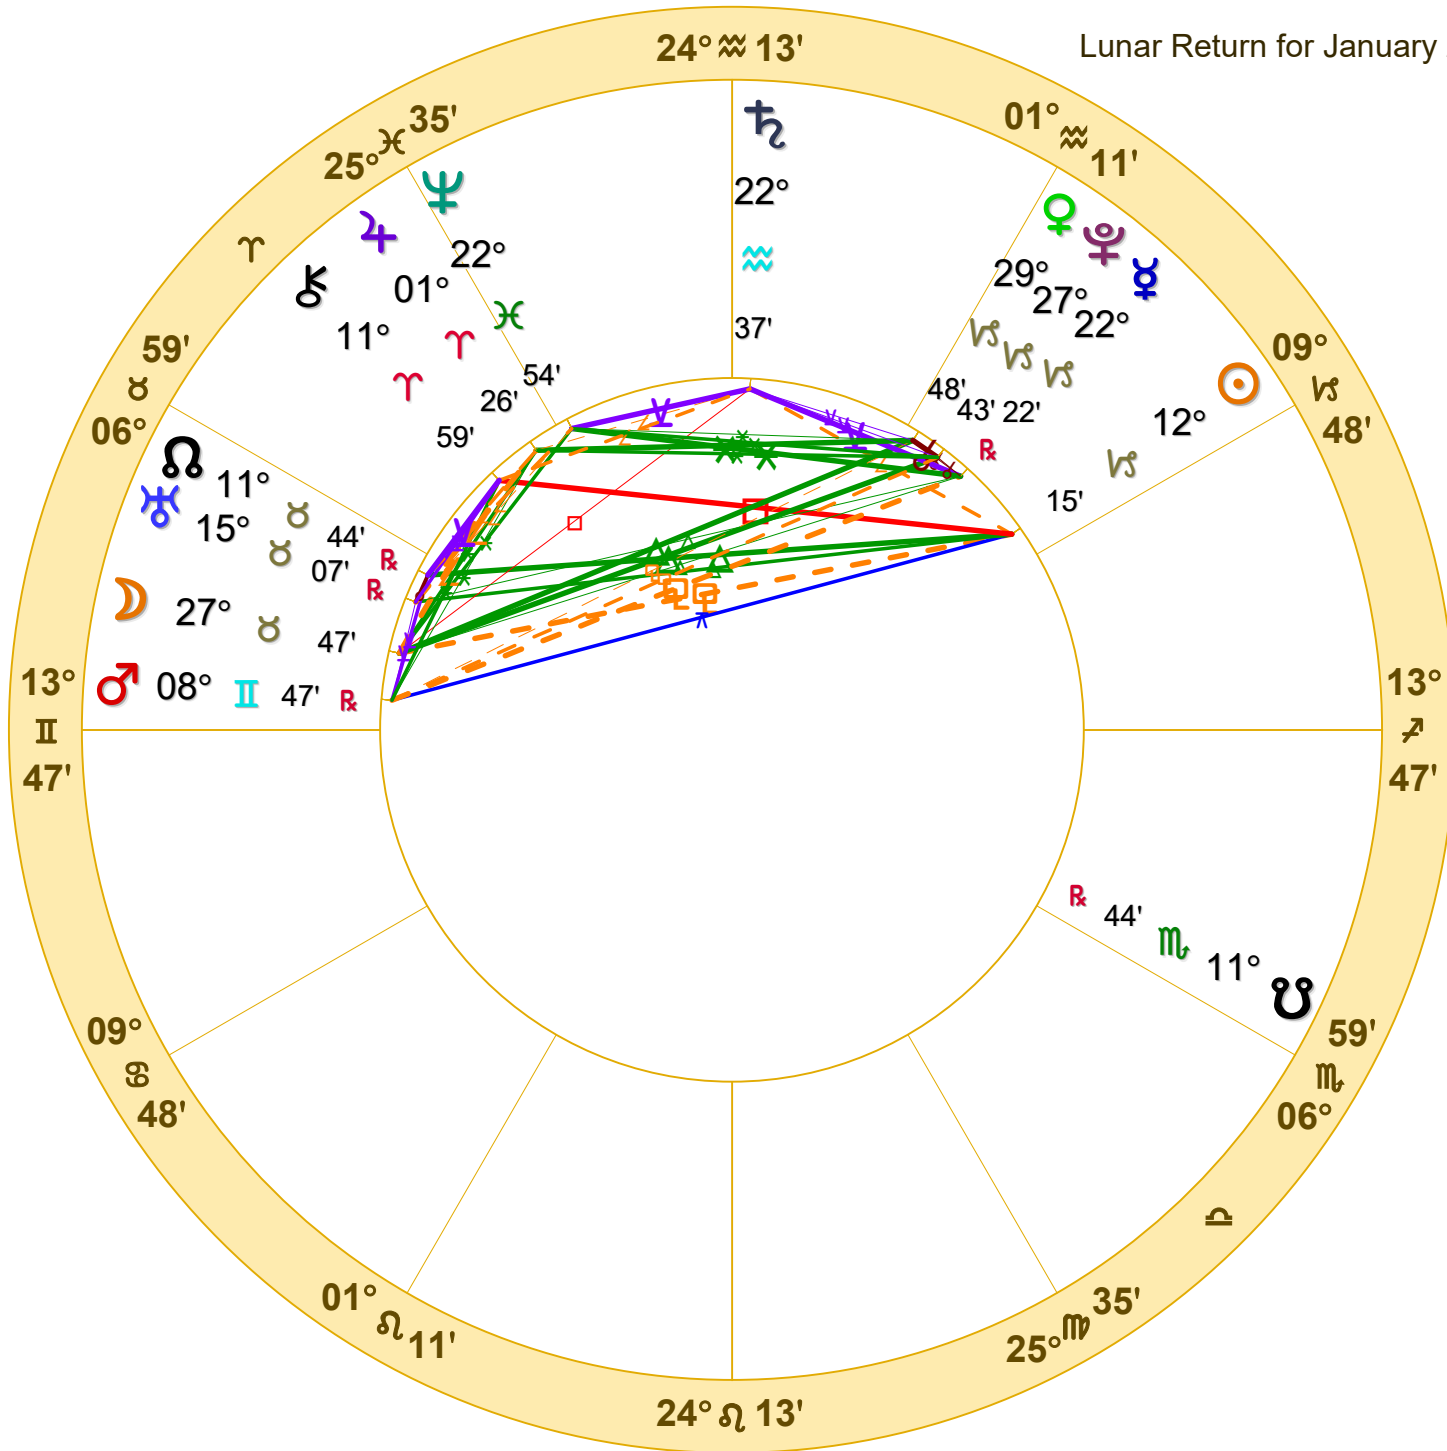

Lunar Return for January 2, 2023 in Scottsdale, Arizona

**Christopher Benton**

January 2, 2023  
3:24:31 PM MST  
Standard Time  
Scottsdale, Arizona  
33N30'33" 111W53'54"  
Time Zone: 7 hours West  
Geocentric  
Tropical Regiomontanus