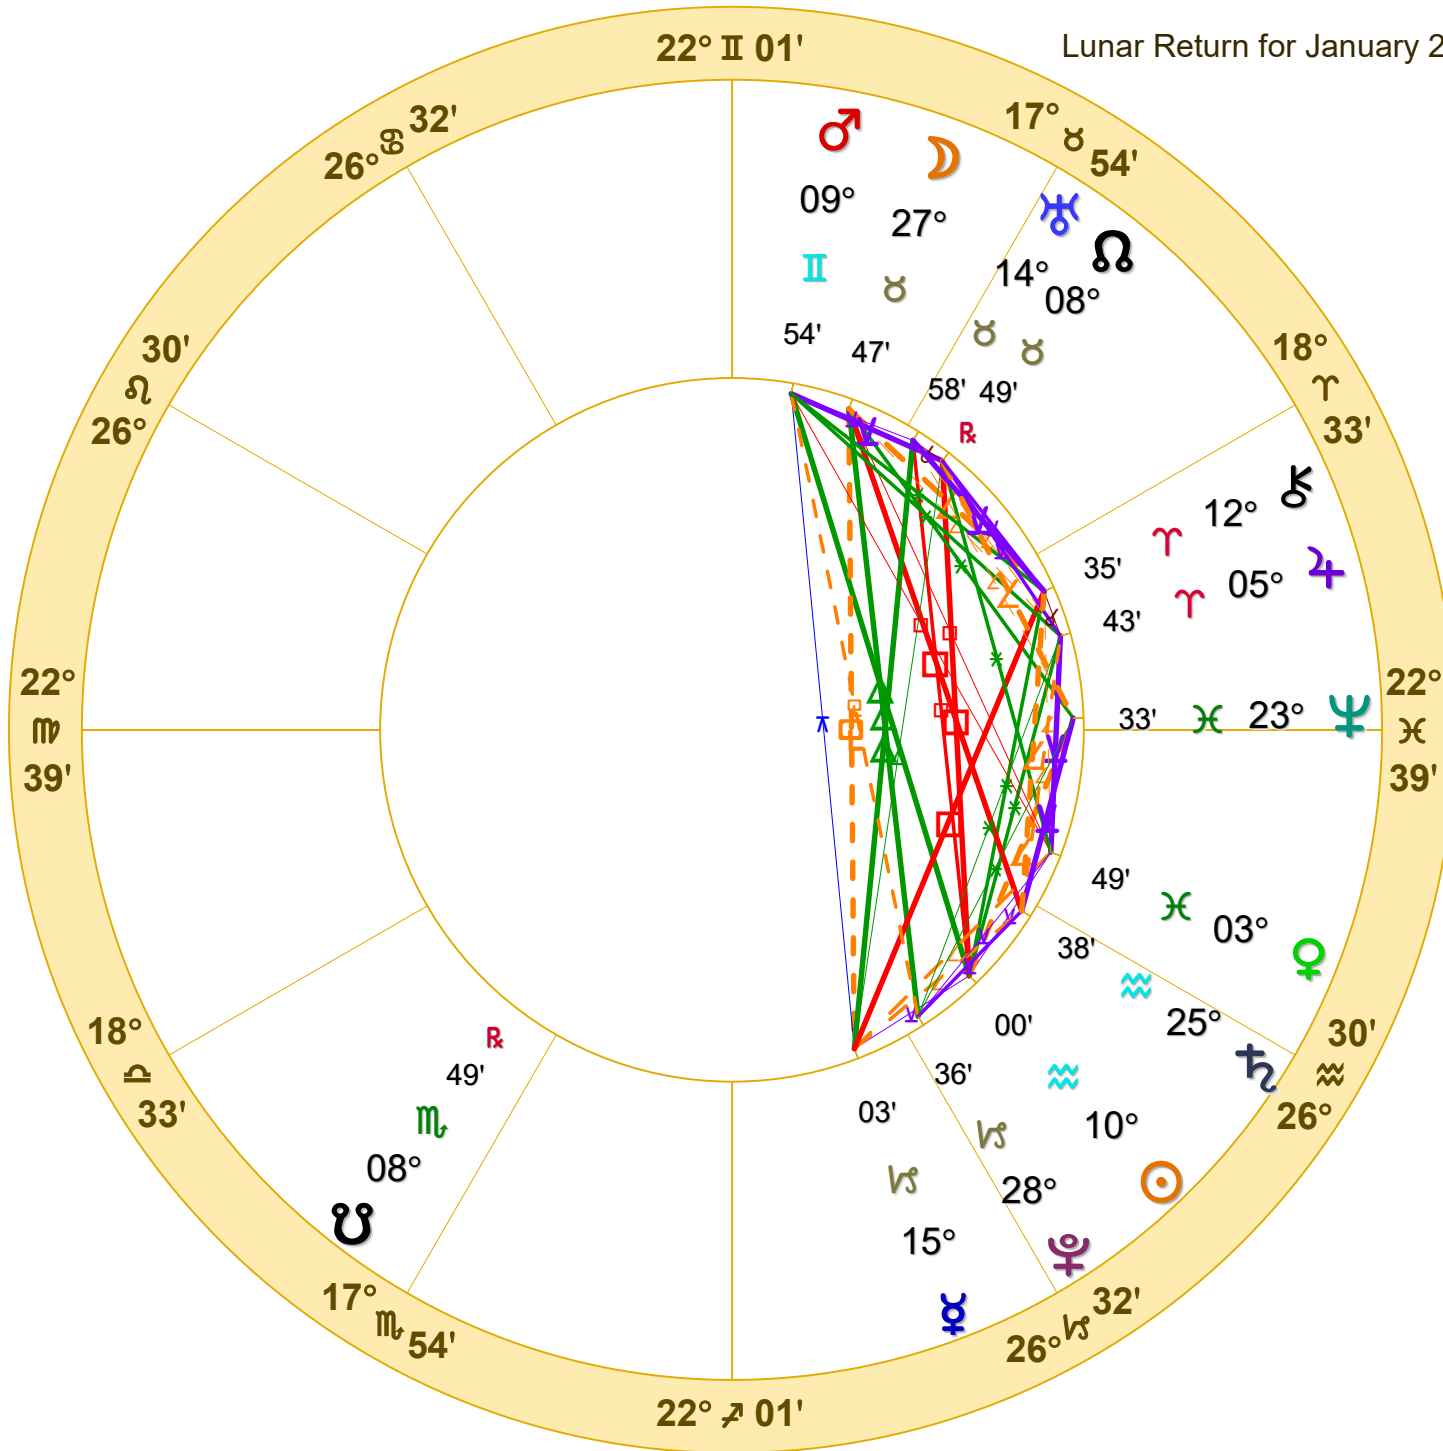

Lunar Return for January 29, 2023 in Scottsdale, Arizona

Christopher Benton

January 29, 2023

9:16:14 PM MST

Standard Time

Scottsdale, Arizona

33N30'33" 111W53'54"

Time Zone: 7 hours West

Geocentric

Tropical Regiomontanus

Doc Benton
"The Wizard of AZ"
Scottsdale, AZ