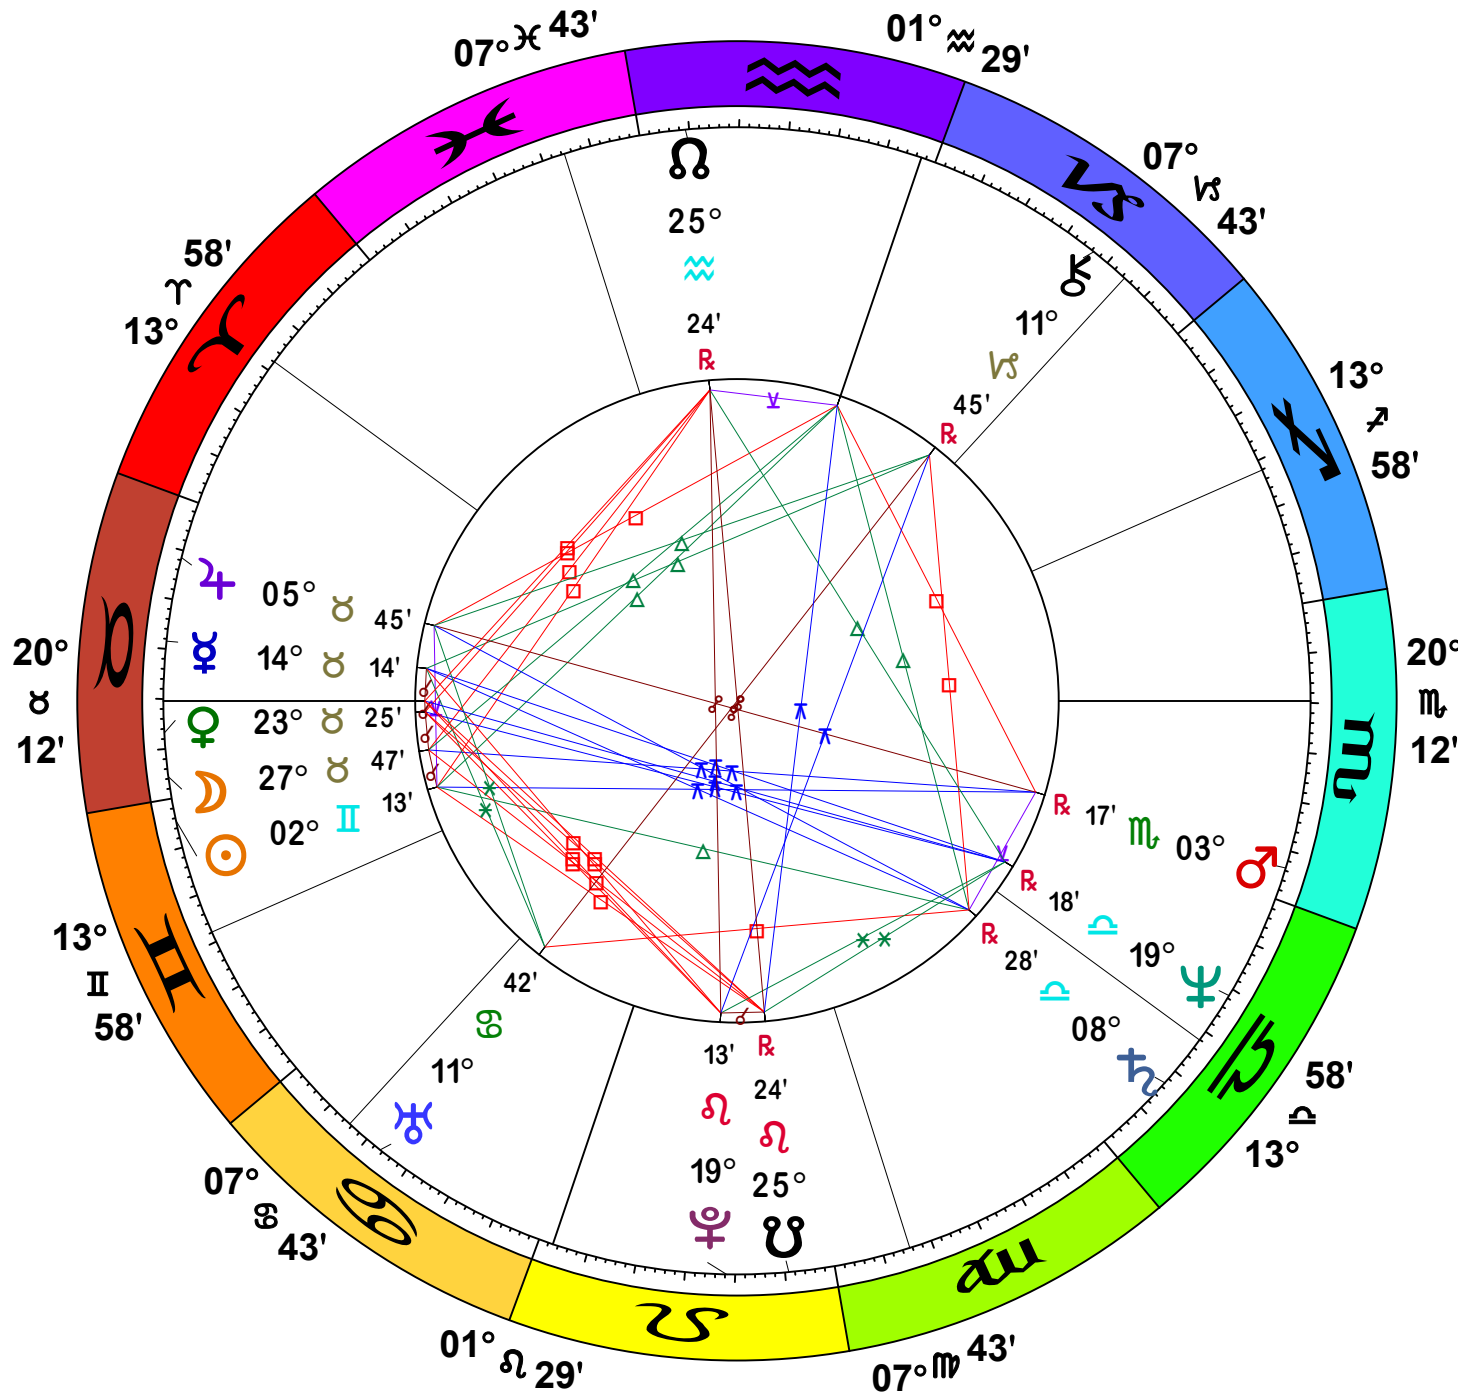

NATAL CHART

**Christopher Benton**

May 23, 1952

4:29 AM

Standard Time

Joplin, Missouri

37N05'03" 94W30'47"

Time Zone: 6 hours West

Geocentric

Tropical Porphyry

Doc Benton

The Hanged Man

Scottsdale, AZ 85255