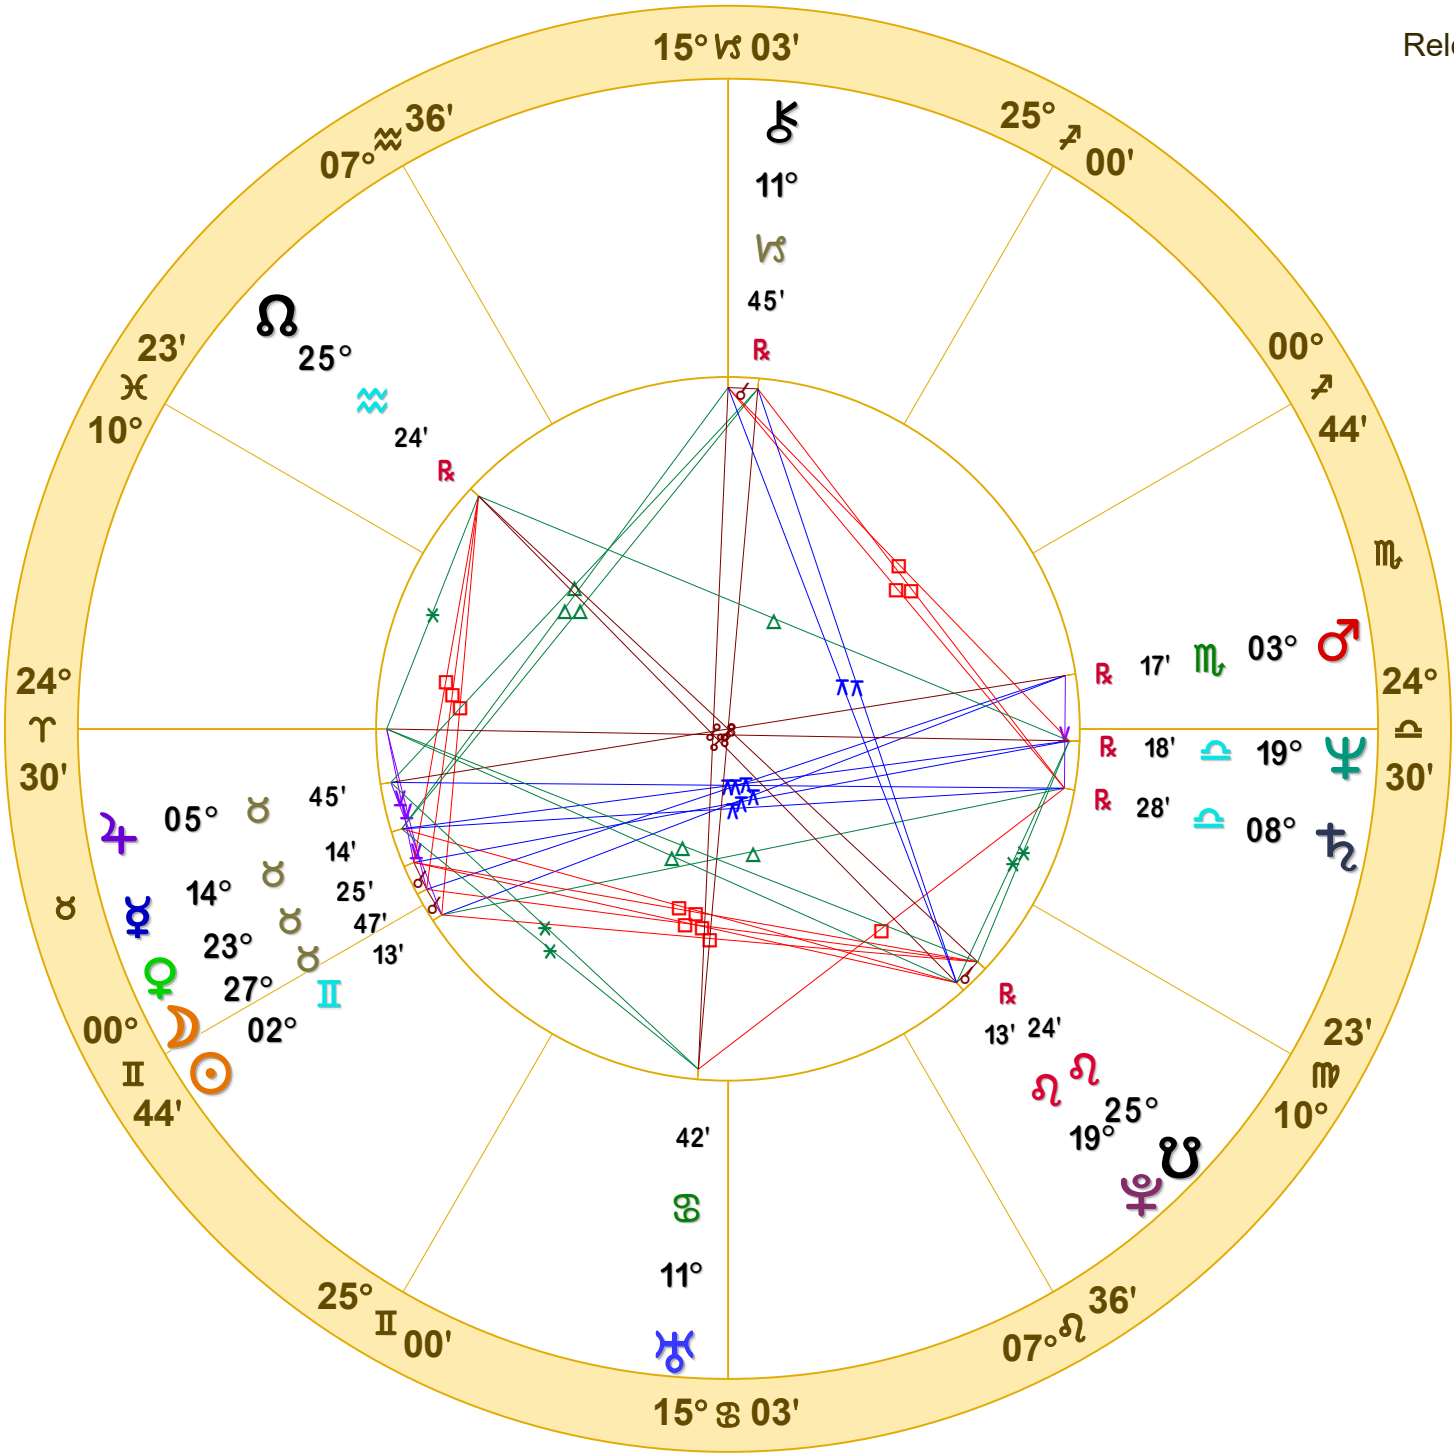

Relocated to Scottsdale, Arizona

Christopher Benton

May 23, 1952

4:29 AM

Standard Time

Scottsdale, Arizona

33N30'33" 111W53'54"

Time Zone: 6 hours West

Geocentric

Tropical Regiomontanus

Doc Benton
The Hanged Man
Scottsdale, AZ 85255