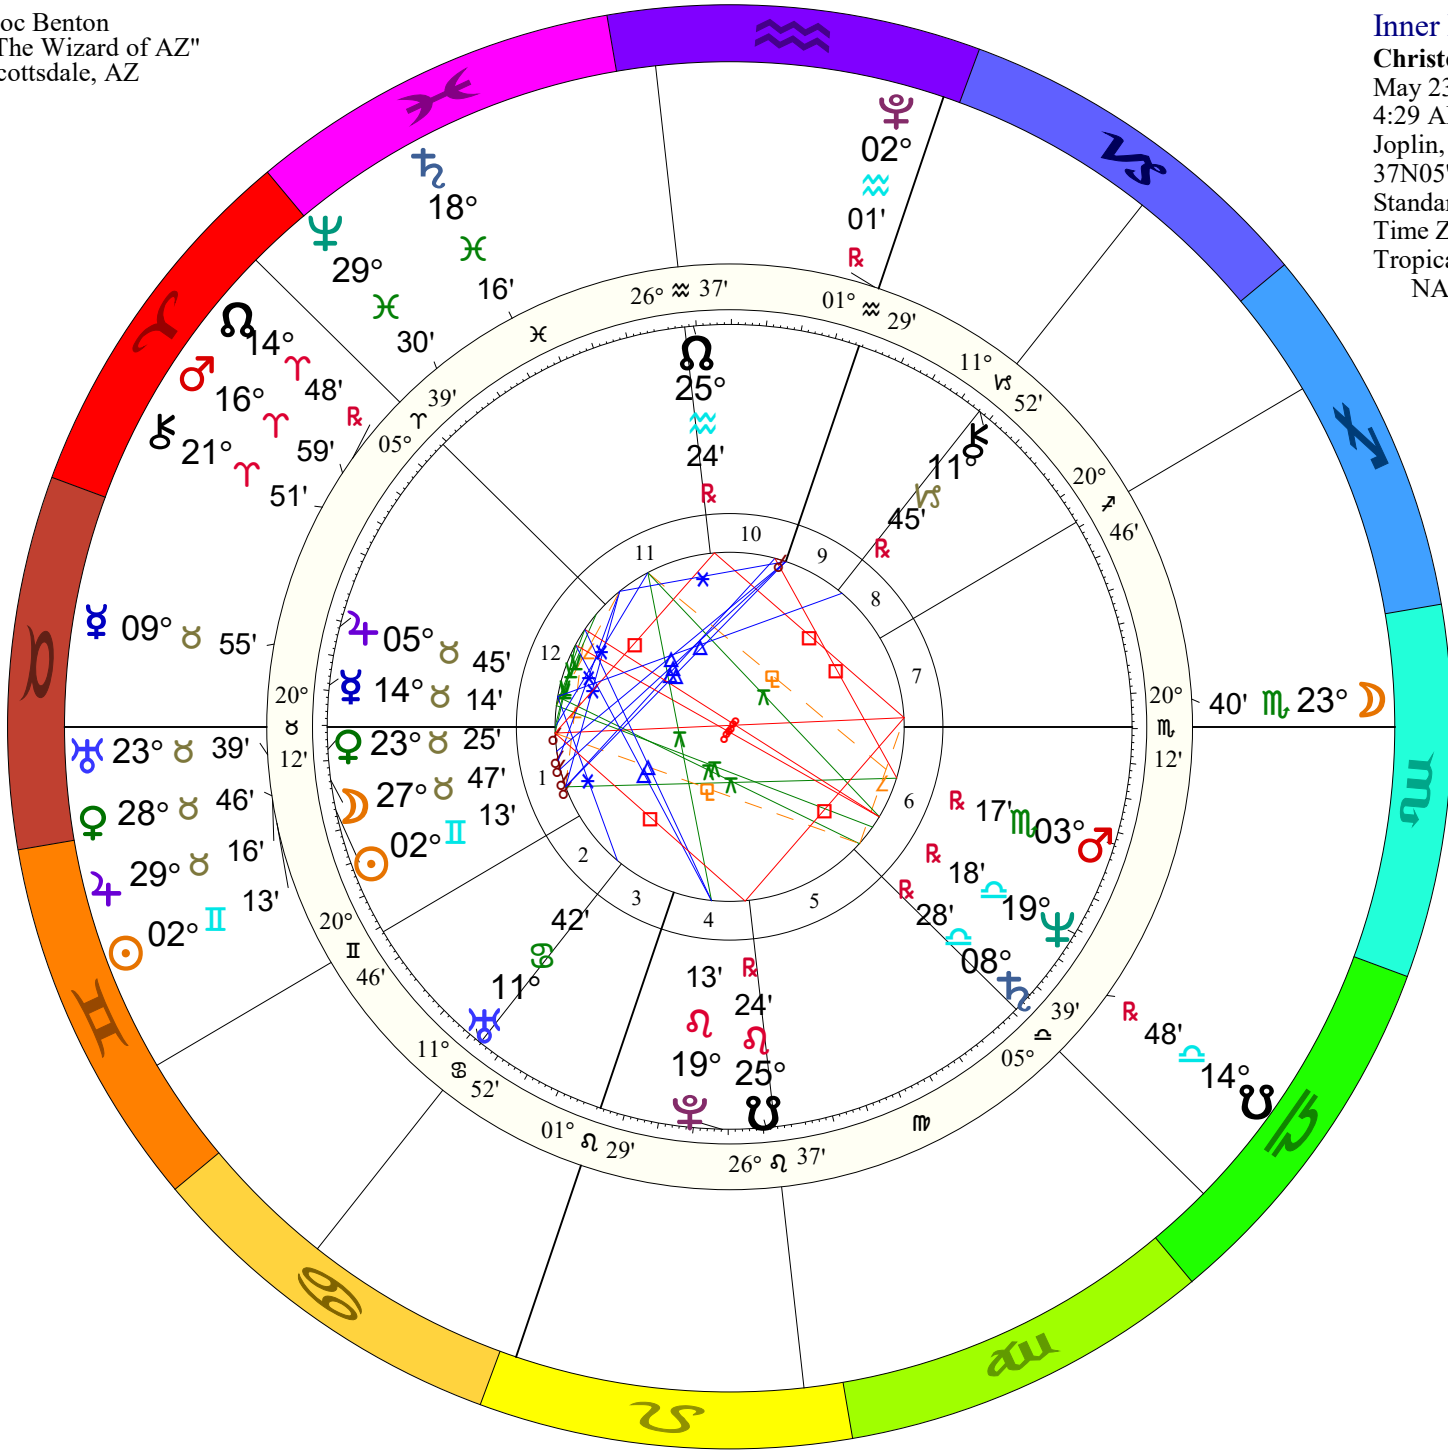

Doc Benton
 "The Wizard of AZ"
 Scottsdale, AZ

Inner Ring:
Christopher Benton
 May 23, 1952
 4:29 AM
 Joplin, Missouri
 37N05'03" 94W30'47"
 Standard Time
 Time Zone: 6 hours West
 Tropical Regiomontanus
 NATAL CHART

Outer Ring:
Christopher Benton
 May 22, 2024
 1:25:01 PM
 San Diego, California
 32N42'55" 117W09'23"
 Daylight Saving Time
 Time Zone: 8 hours West
 Tropical Regiomontanus
 Solar Return for May 22, 2024 in
 San Diego, California