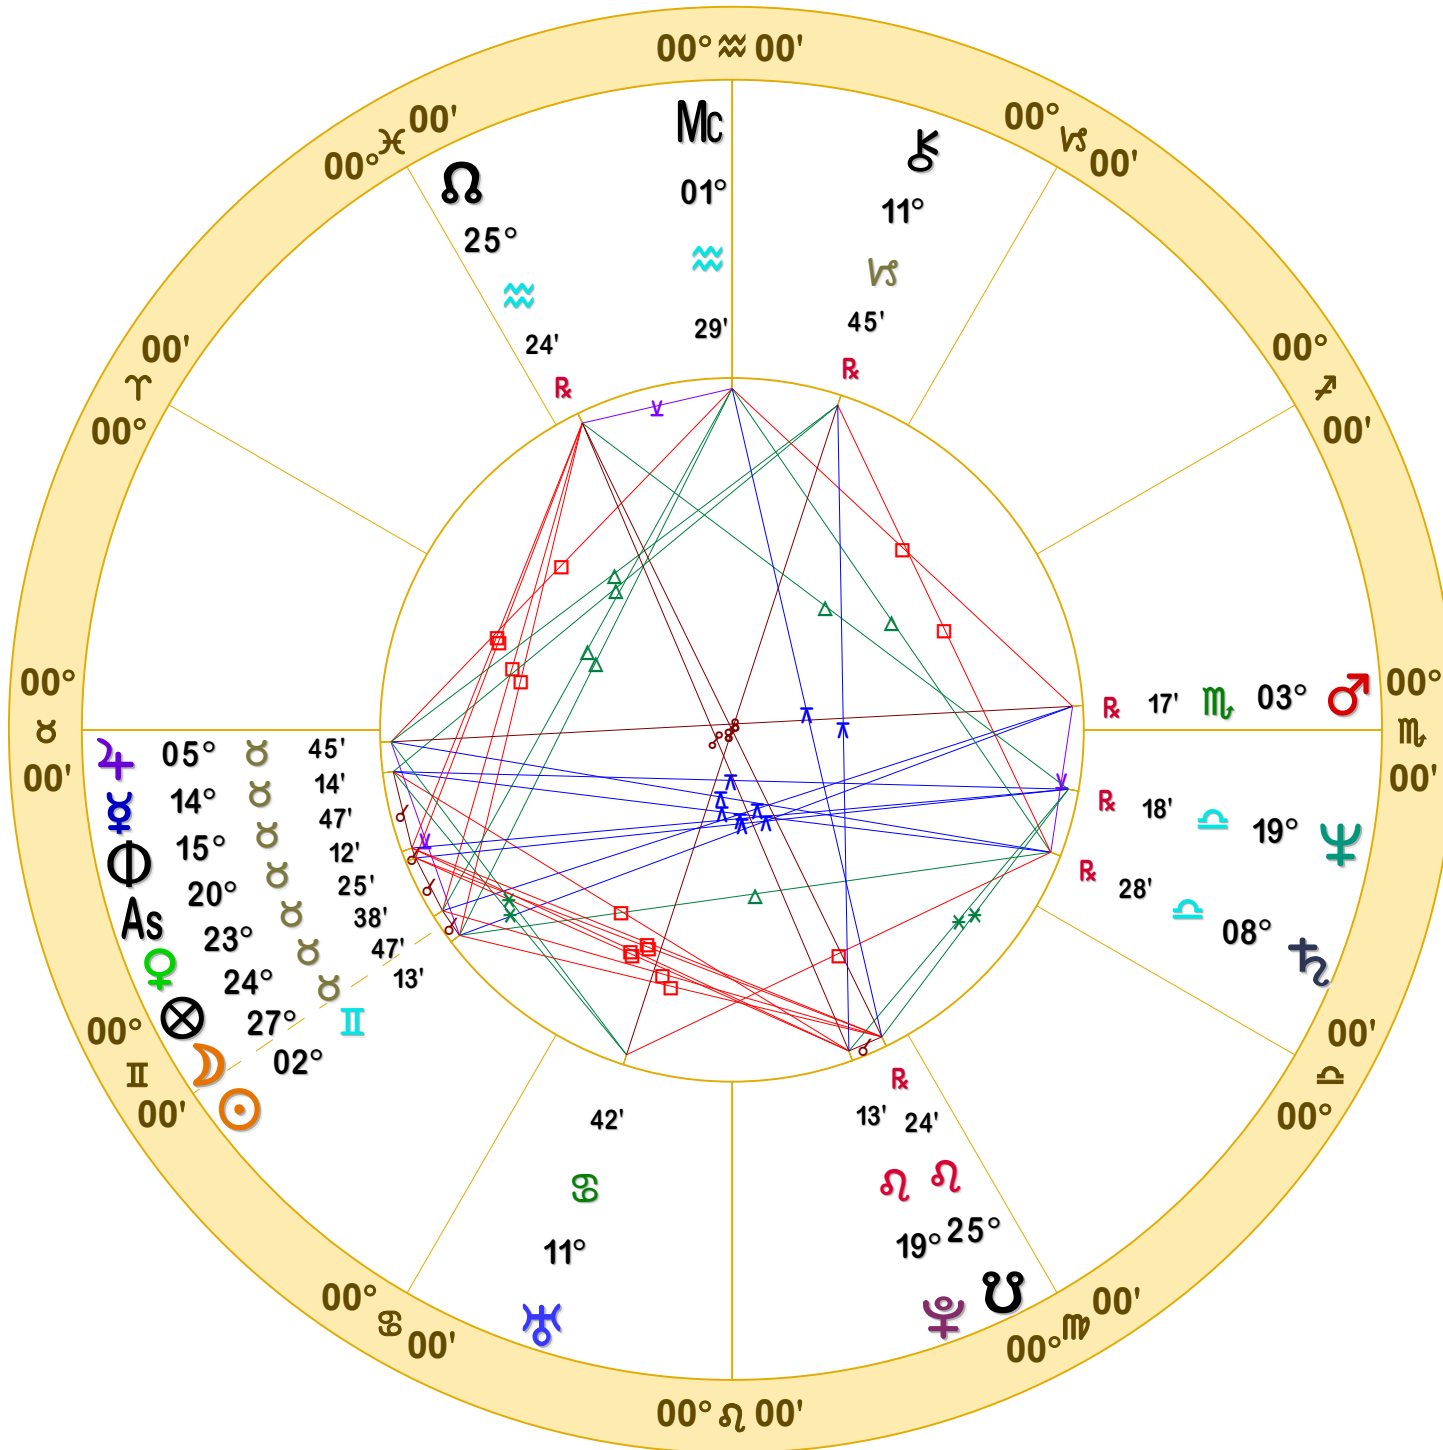

NATAL CHART

**Christopher Benton**

May 23, 1952

4:29 AM

Standard Time

Joplin, Missouri

37N05'03" 94W30'47"

Time Zone: 6 hours West

Geocentric

Tropical Whole Sign

Doc Benton

The Hanged Man

Scottsdale, AZ 85255