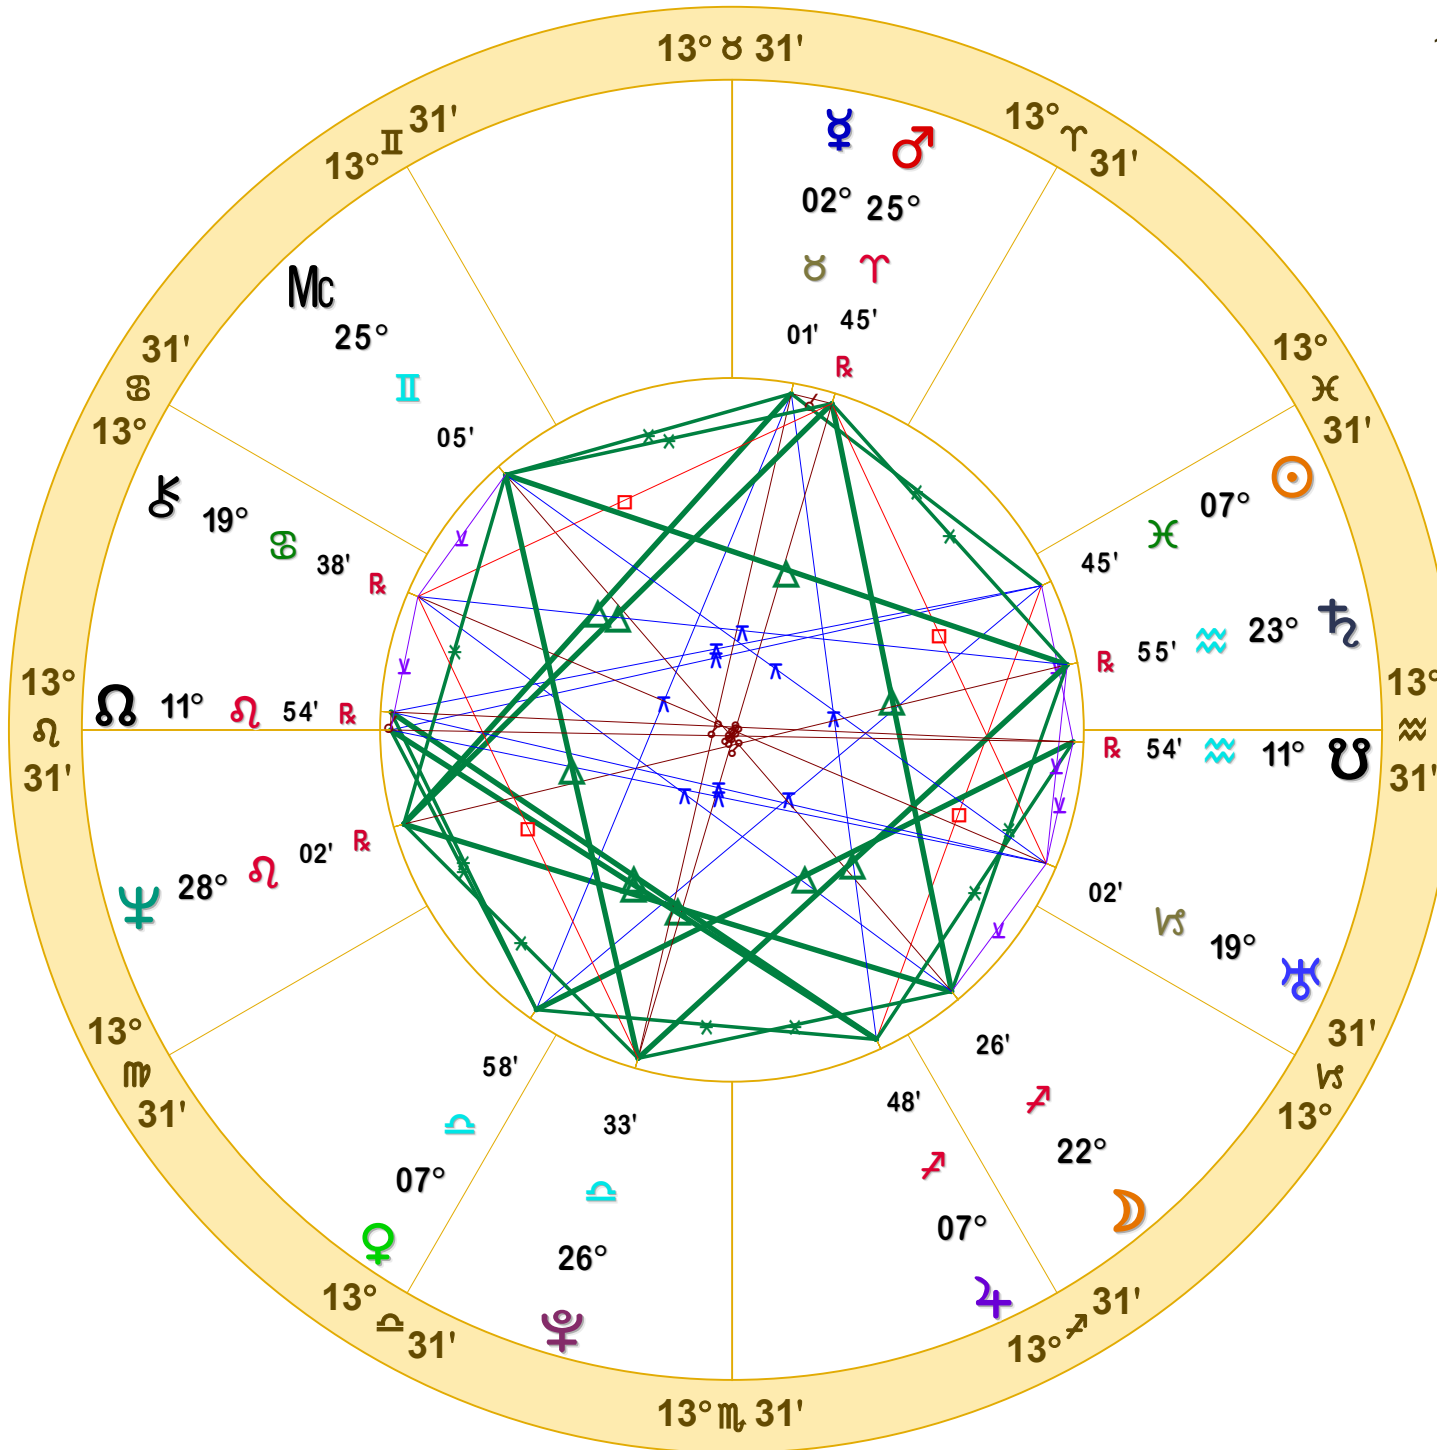

17th Harmonic NATAL CHART

Christopher Benton

May 23, 1952

4:29 AM

Standard Time

Joplin, Missouri

37N05'03" 94W30'47"

Time Zone: 6 hours West

Geocentric

Tropical Equal

Doc Benton

The Hanged Man

Scottsdale, AZ 85255