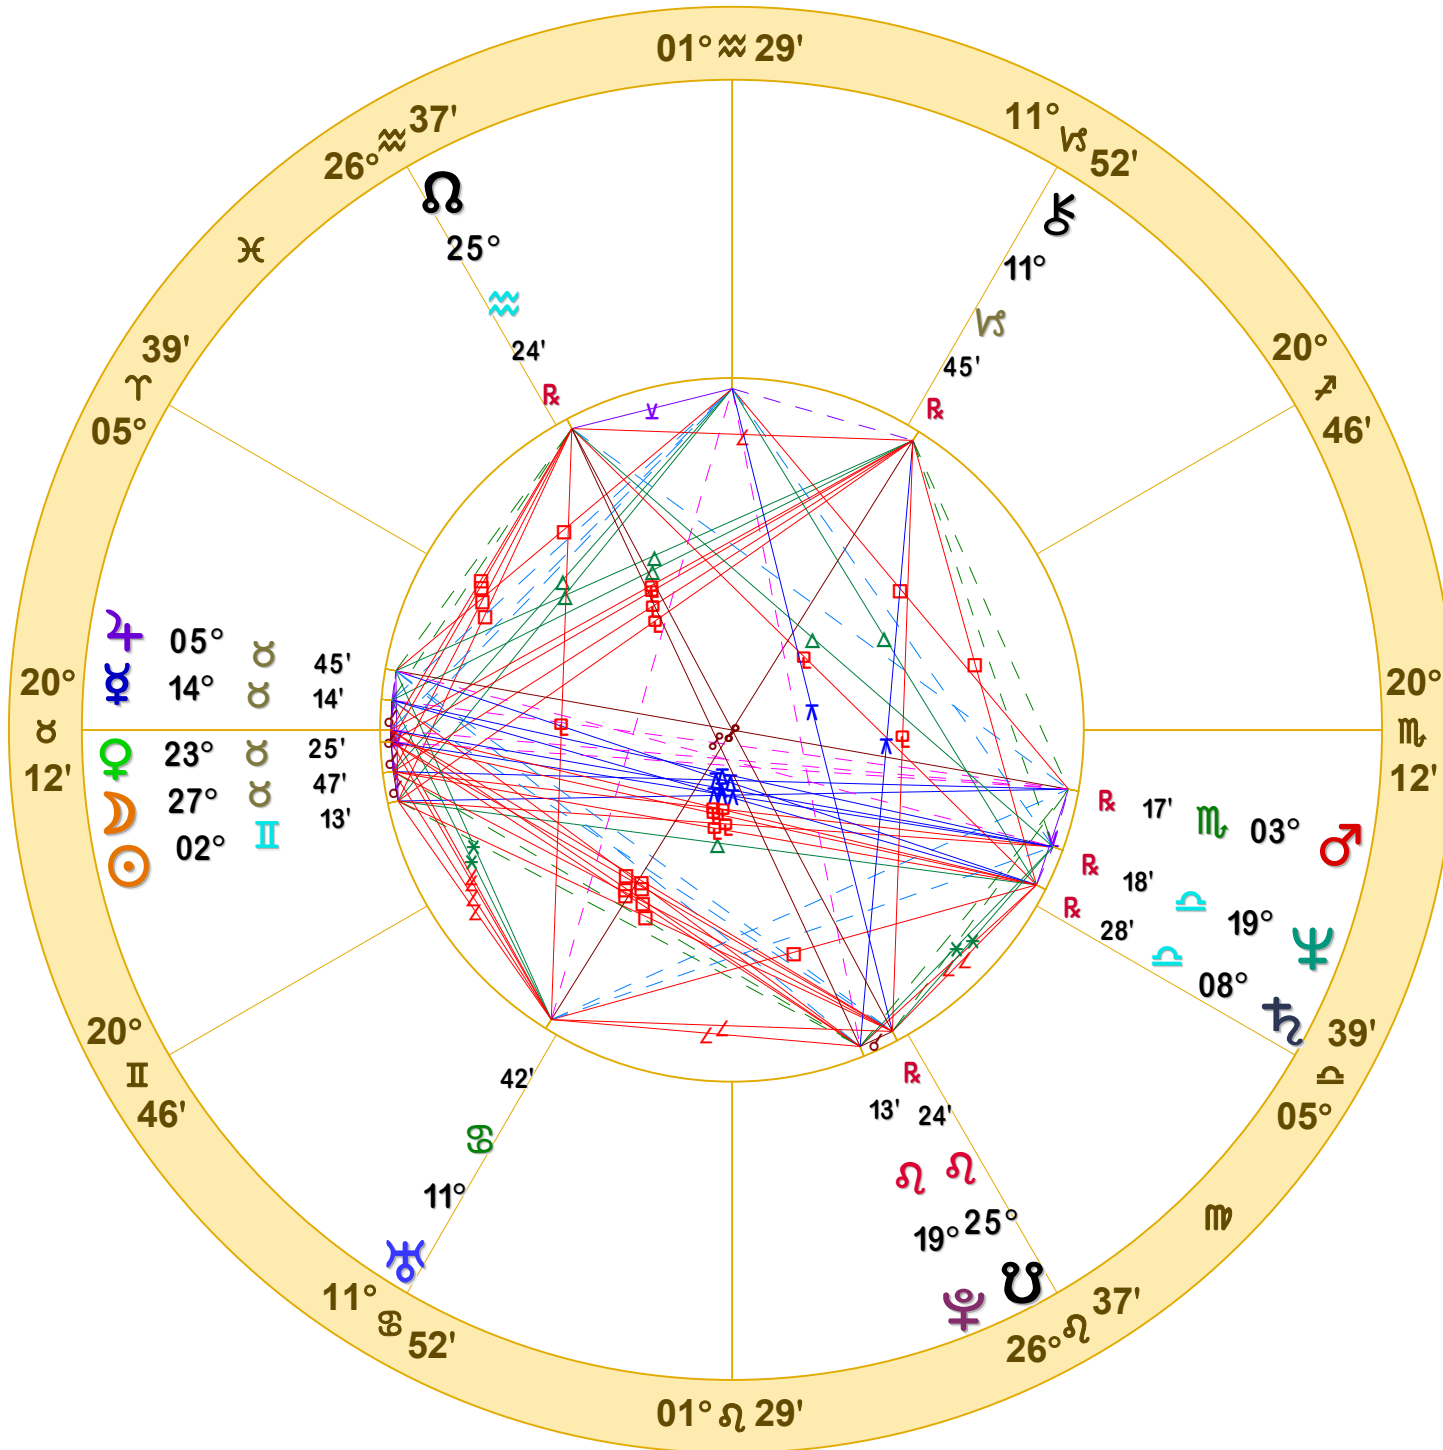

NATAL CHART

**Christopher Benton**

May 23, 1952

4:29 AM

Standard Time

Joplin, Missouri

37N05'03" 94W30'47"

Time Zone: 6 hours West

Geocentric

Tropical Regiomontanus

Doc Benton  
The Hanged Man  
Scottsdale, AZ 85255