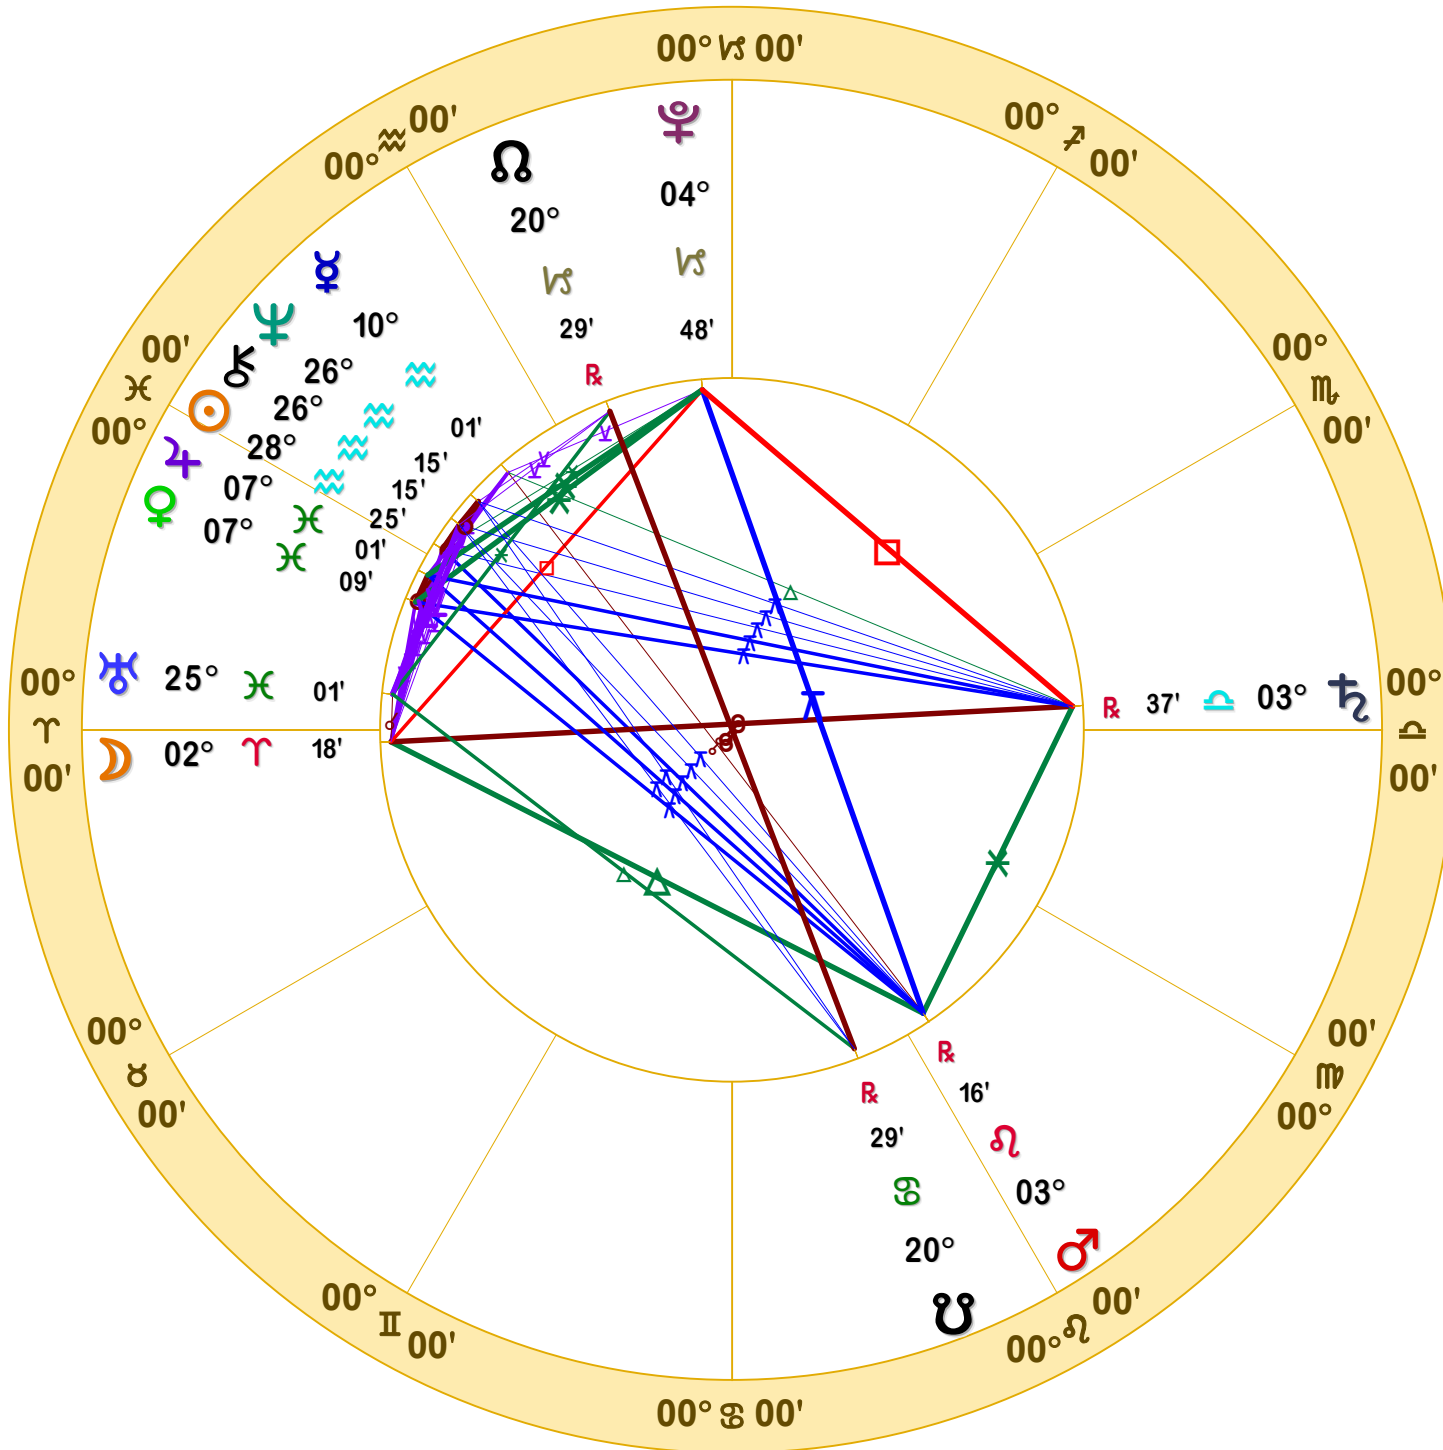

NATAL CHART

Transits

February 16, 2010
10:02:45 PM
Standard Time
Scottsdale, Arizona
33N30'33" 111W53'54"
Time Zone: 7 hours West
Geocentric
Tropical 0-Aries

Doc Benton
The Hanged Man
Scottsdale, AZ 85255