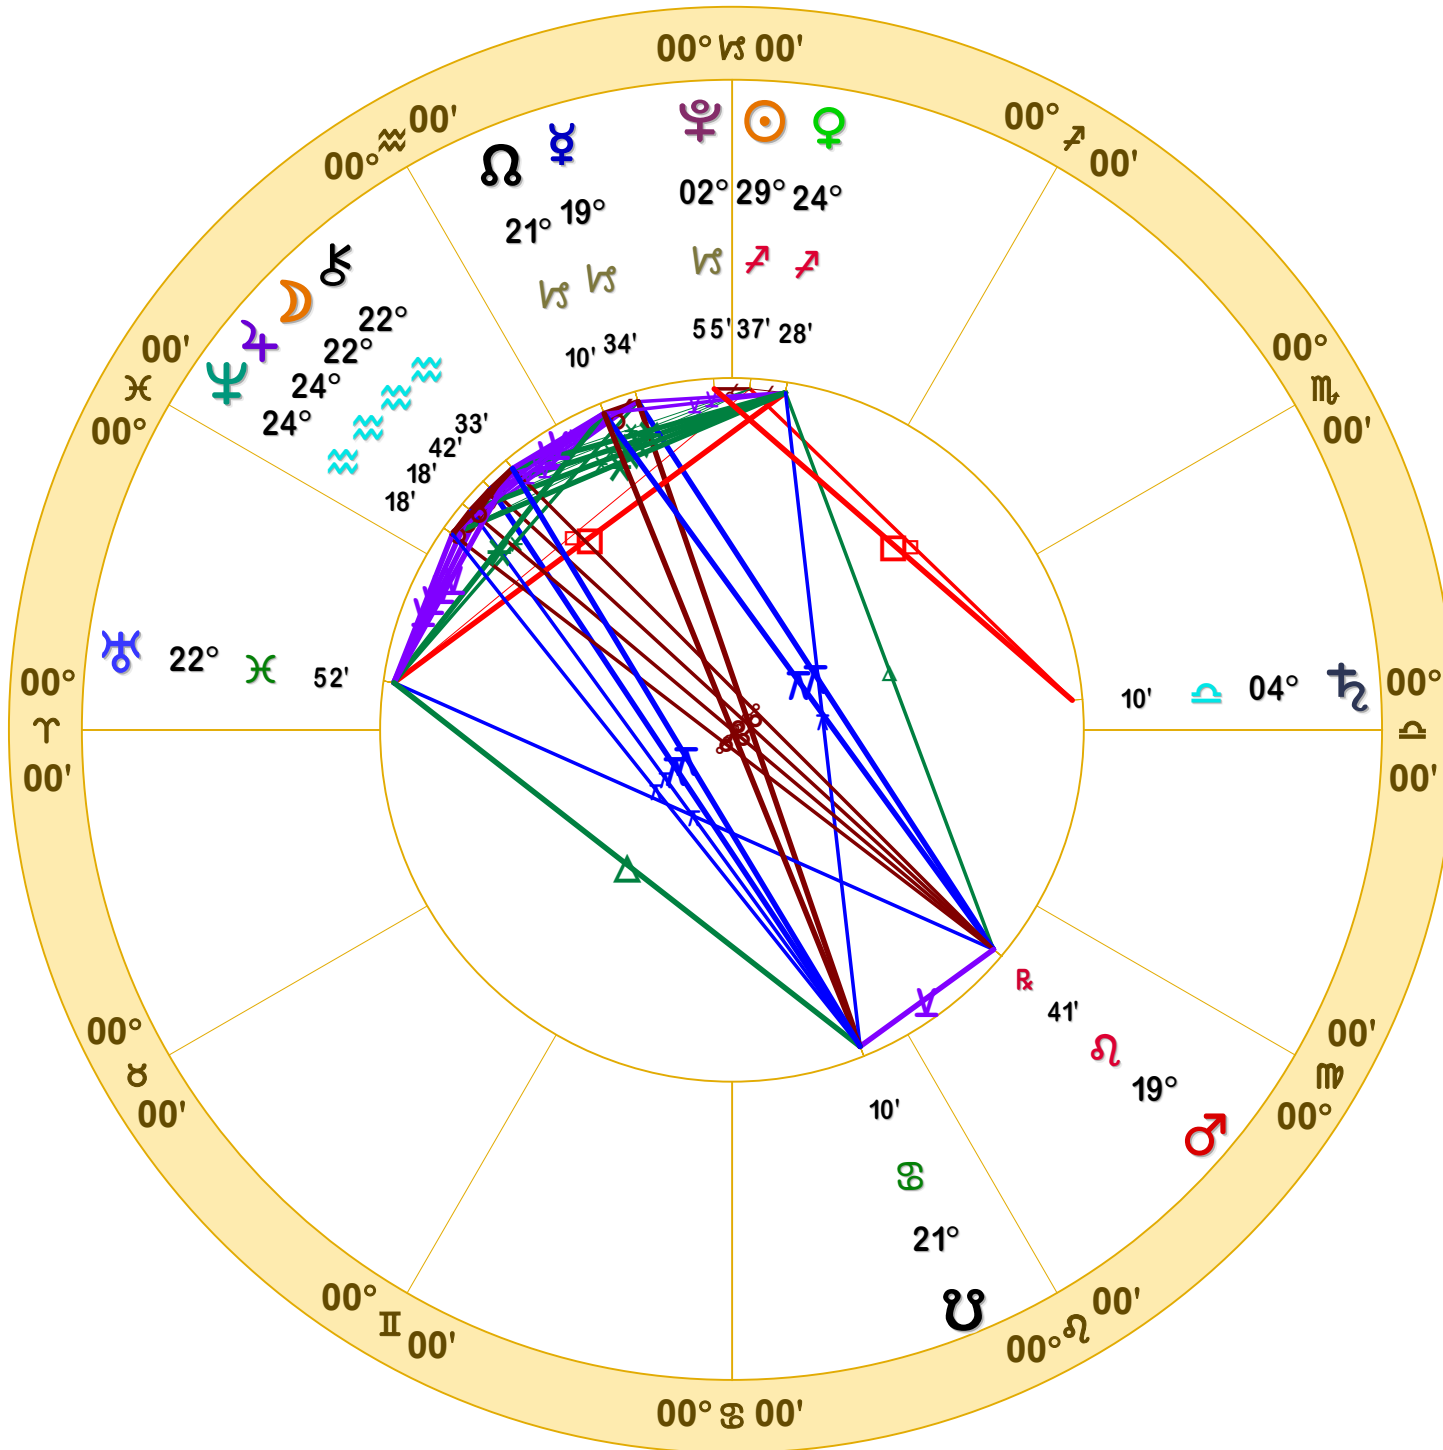

NATAL CHART

**Transits**

December 21, 2009  
1:50:38 AM  
Standard Time  
Scottsdale, Arizona  
33N30'33" 111W53'54"  
Time Zone: 7 hours West  
Geocentric  
Tropical 0-Aries

Doc Benton  
The Hanged Man  
Scottsdale, AZ 85255