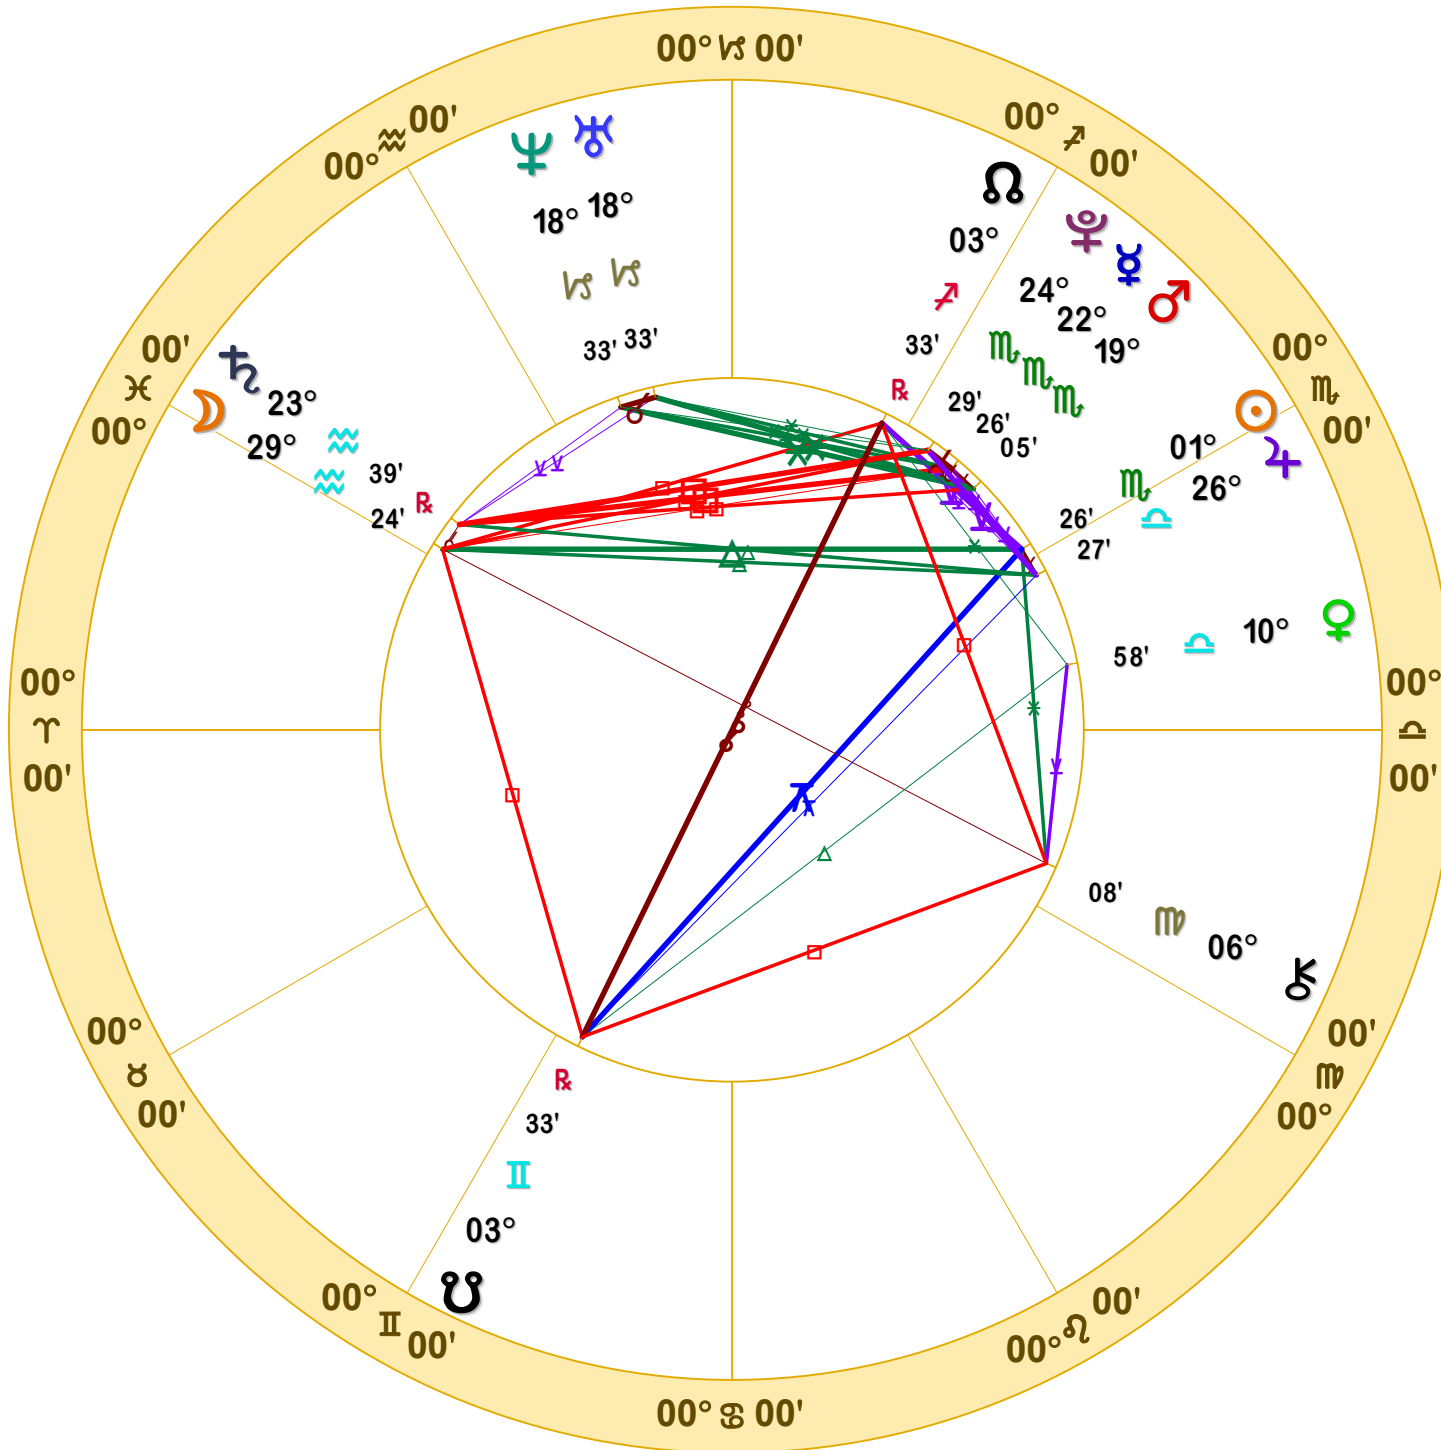

NATAL CHART

Transits

October 24, 1993
1:06:30 PM
Standard Time
Scottsdale, Arizona
33N30'33" 111W53'54"
Time Zone: 7 hours West
Geocentric
Tropical 0-Aries

Doc Benton
The Hanged Man
Scottsdale, AZ 85255