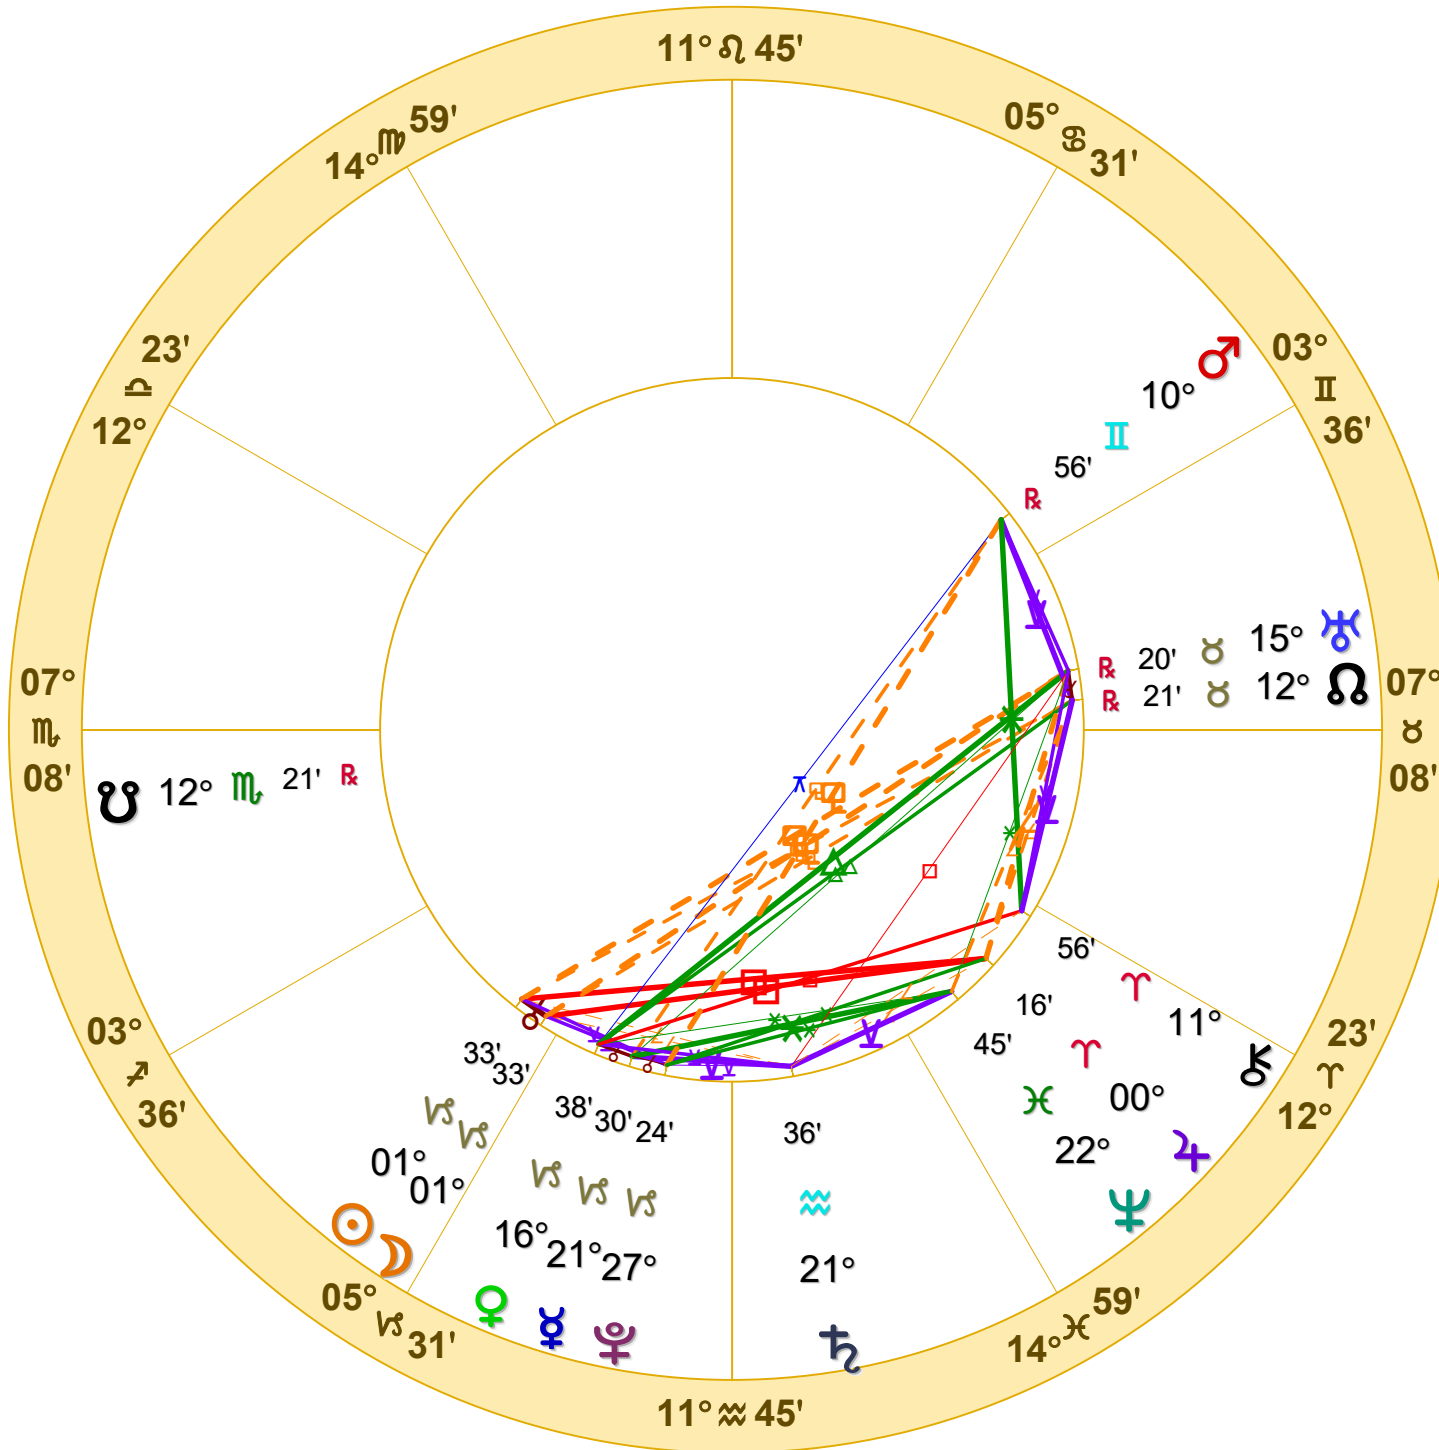

New Moon (astrological)

New Moon Dec 23 2022

December 23, 2022

3:16:41 AM MST

Standard Time

Scottsdale, Arizona

33N30'33" 111W53'54"

Time Zone: 7 hours West

Geocentric

Tropical Regiomontanus

Doc Benton

"The Wizard of AZ"

Scottsdale, AZ