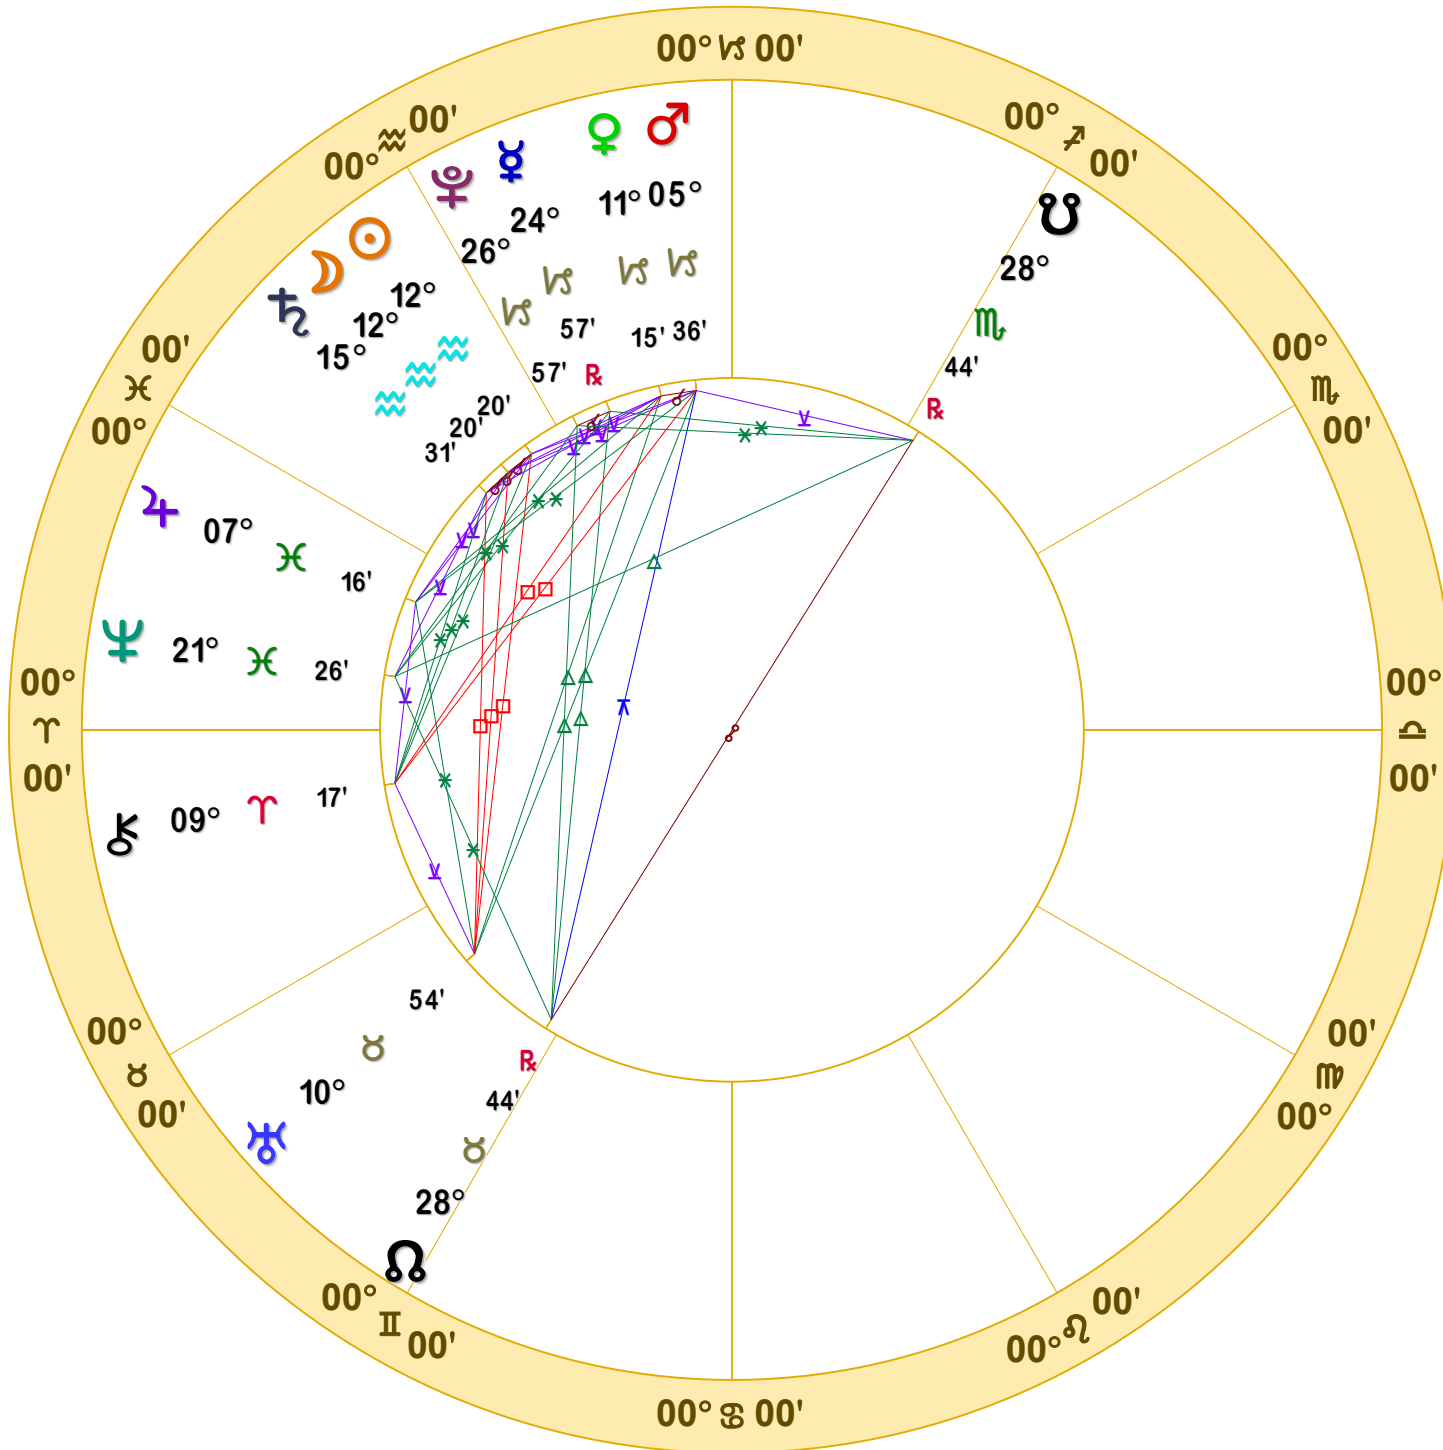

NATAL CHART

New Moon Jan 31 2022

February 1, 2022

5:45:51 AM

Standard Time

Scottsdale, Arizona

33N30'33" 111W53'54"

Time Zone: 0 hours West

Geocentric

Tropical 0-Aries

Doc Benton

The Hanged Man

Scottsdale, AZ 85255