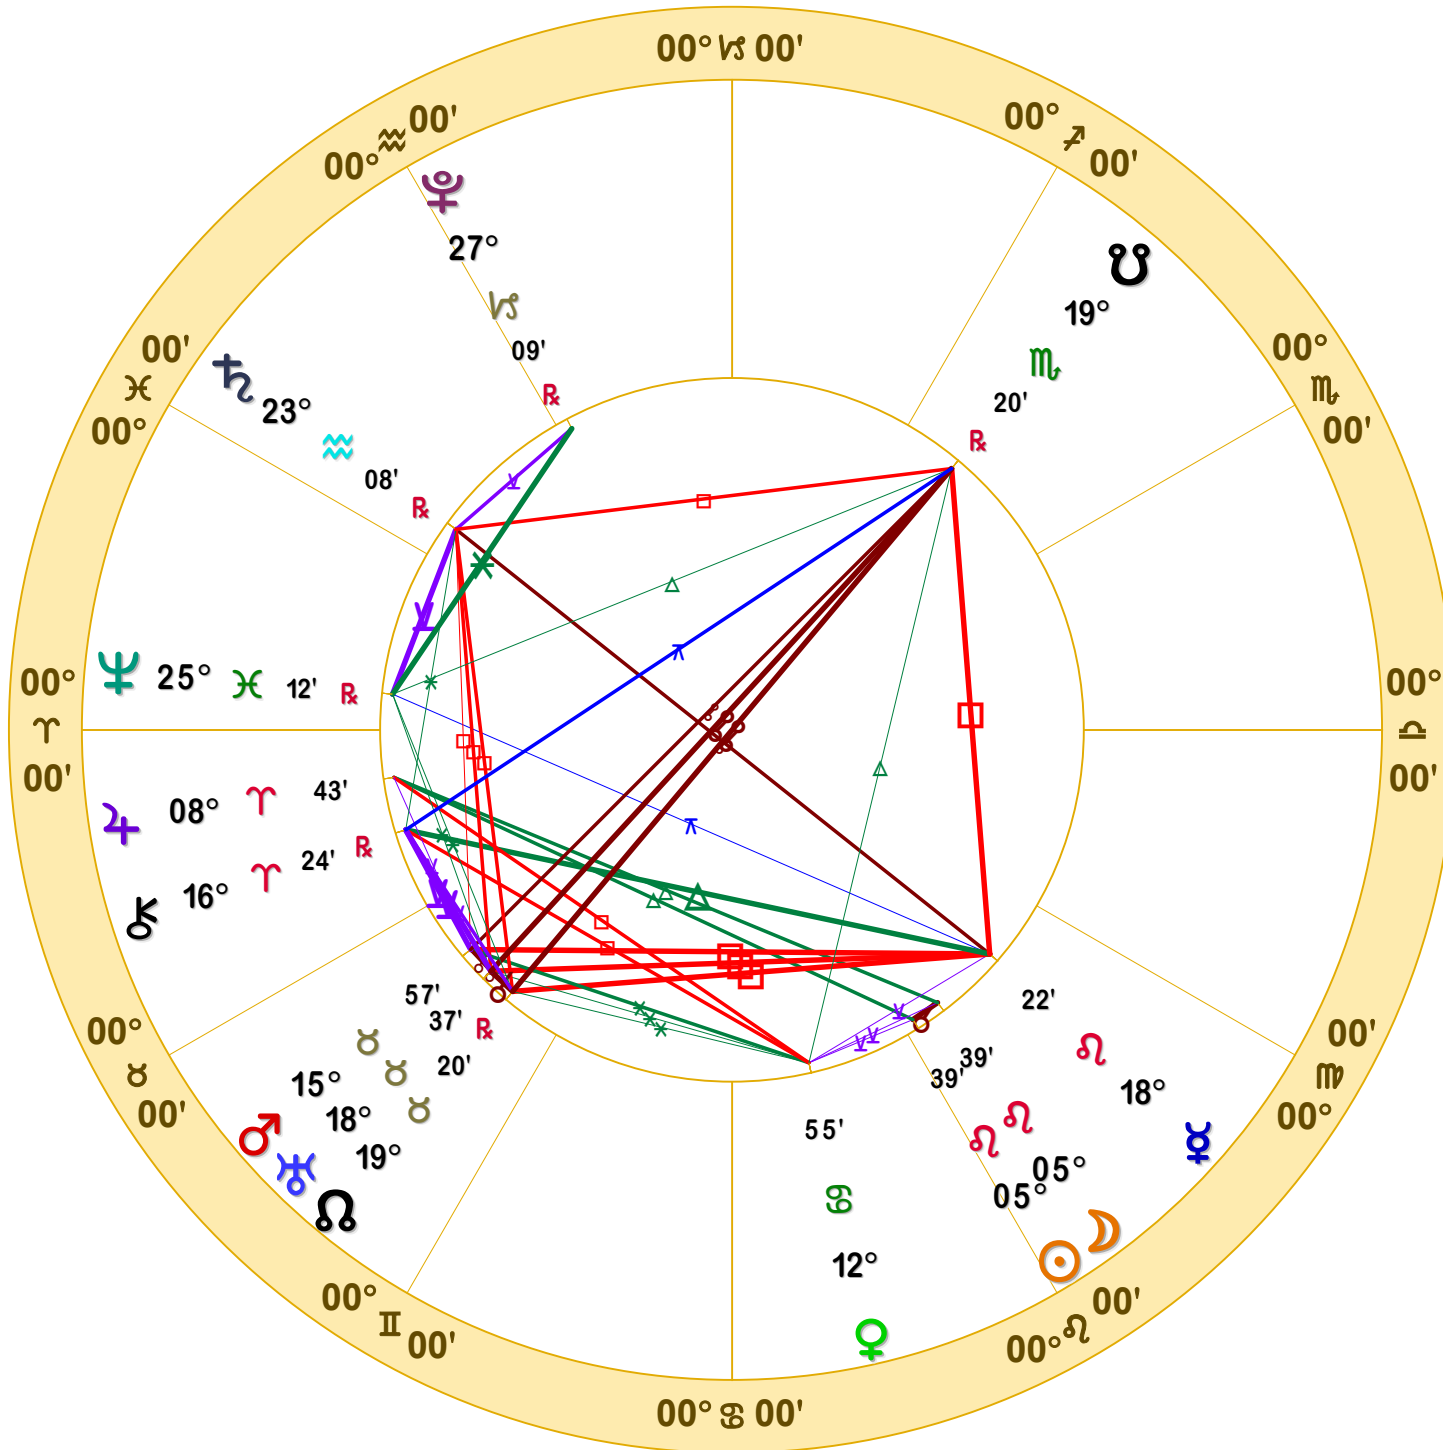

New Moon (astrological)

New Moon Jul 28 2022

July 28, 2022

10:54:51 AM

Standard Time

Scottsdale, Arizona

33N30'33" 111W53'54"

Time Zone: 7 hours West

Geocentric

Tropical 0-Aries

Doc Benton

The Hanged Man

Scottsdale, AZ 85255