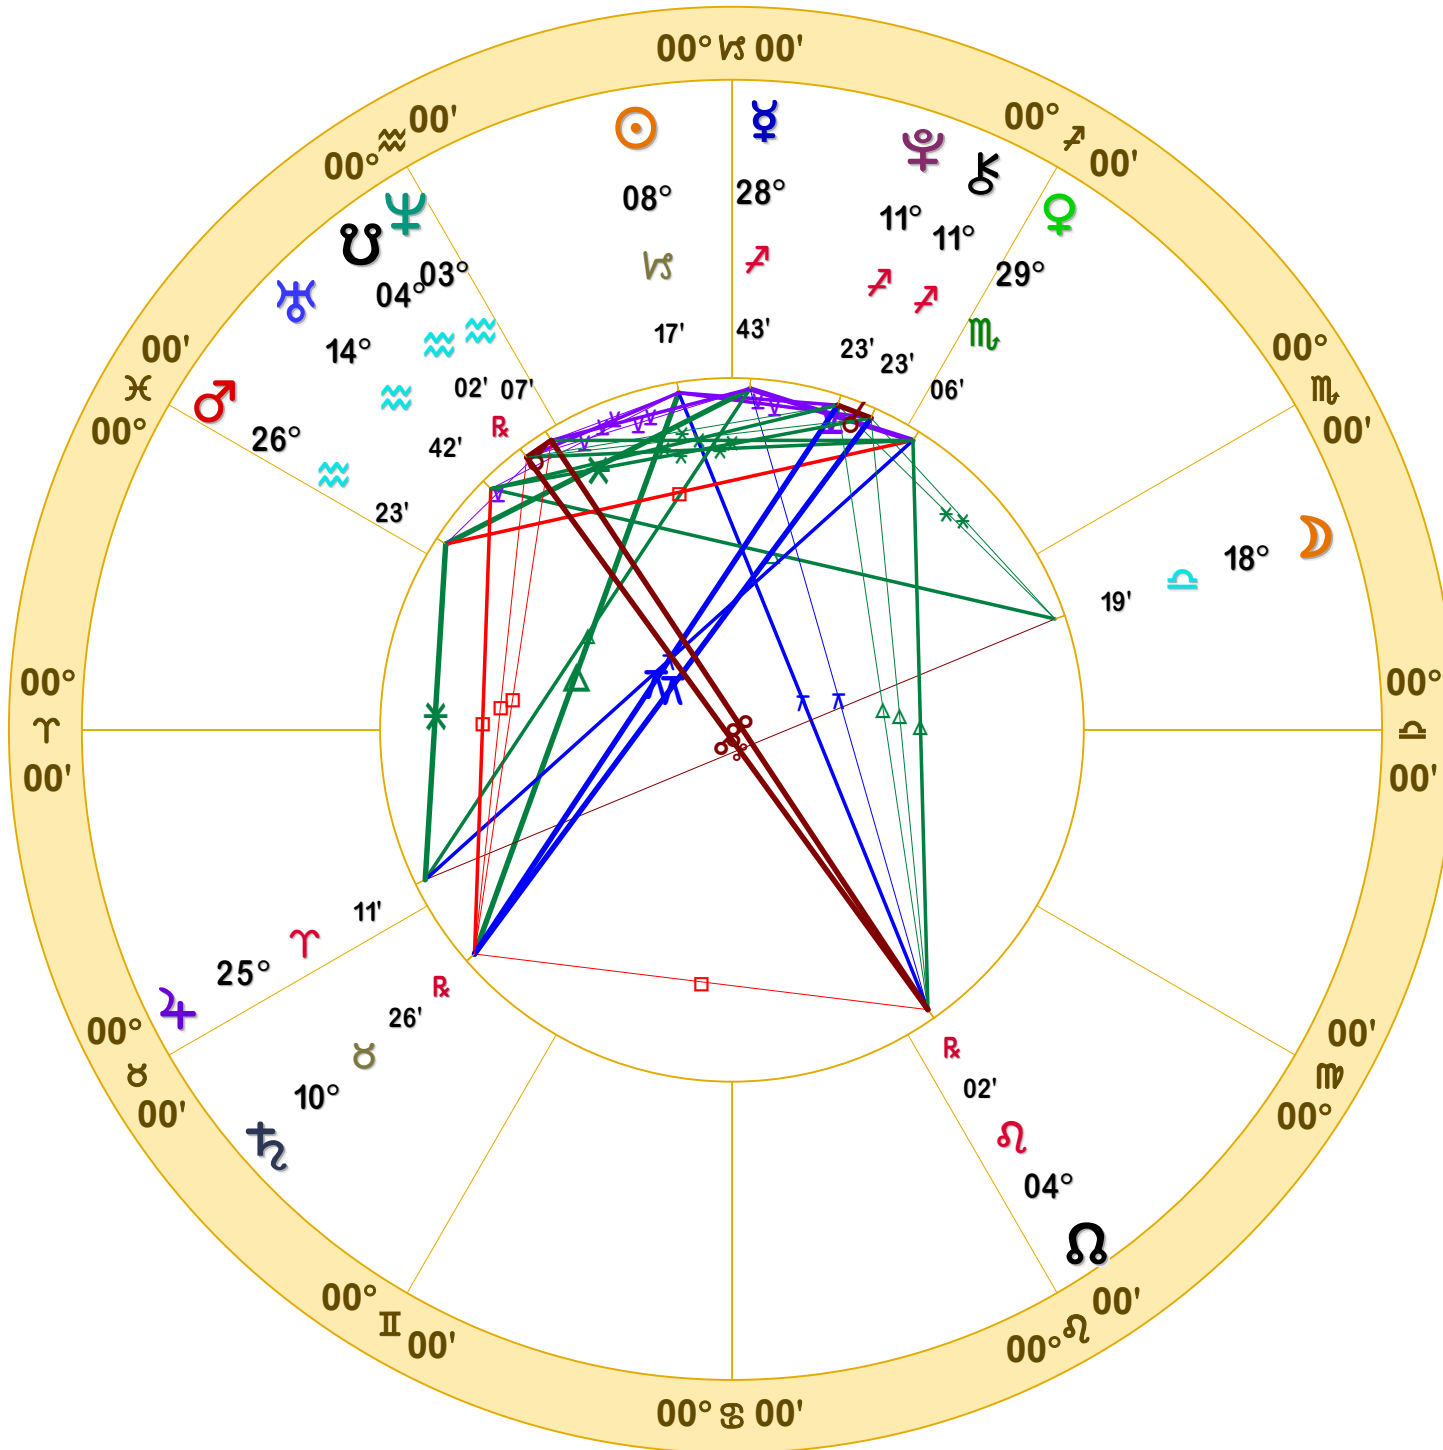

NATAL CHART

Transits

December 30, 1999
3:51:57 AM
Standard Time
Scottsdale, Arizona
33N30'33" 111W53'54"
Time Zone: 7 hours West
Geocentric
Tropical 0-Aries

Doc Benton
The Hanged Man
Scottsdale, AZ 85255