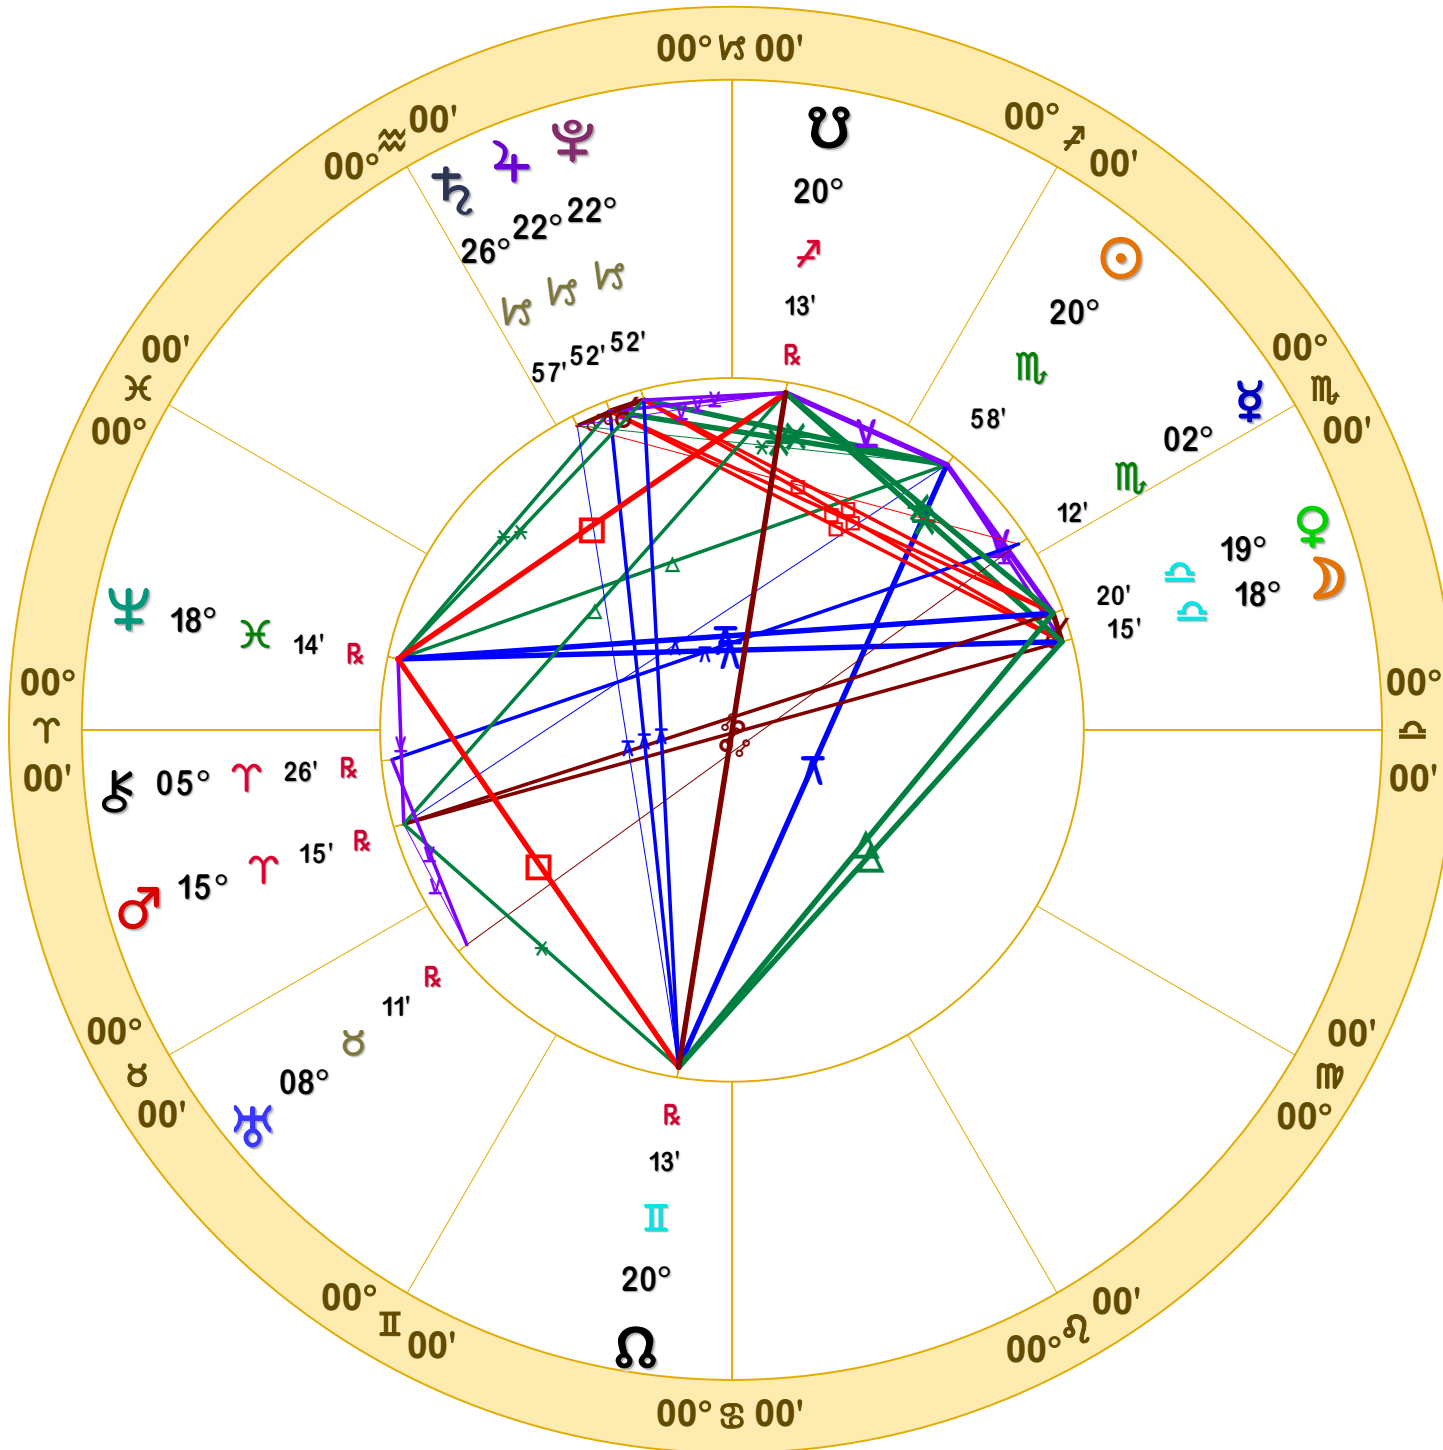

NATAL CHART

Transits

November 12, 2020
2:37:54 PM
Standard Time
Scottsdale, Arizona
33N30'33" 111W53'54"
Time Zone: 7 hours West
Geocentric
Tropical 0-Aries

Doc Benton
The Hanged Man
Scottsdale, AZ 85255