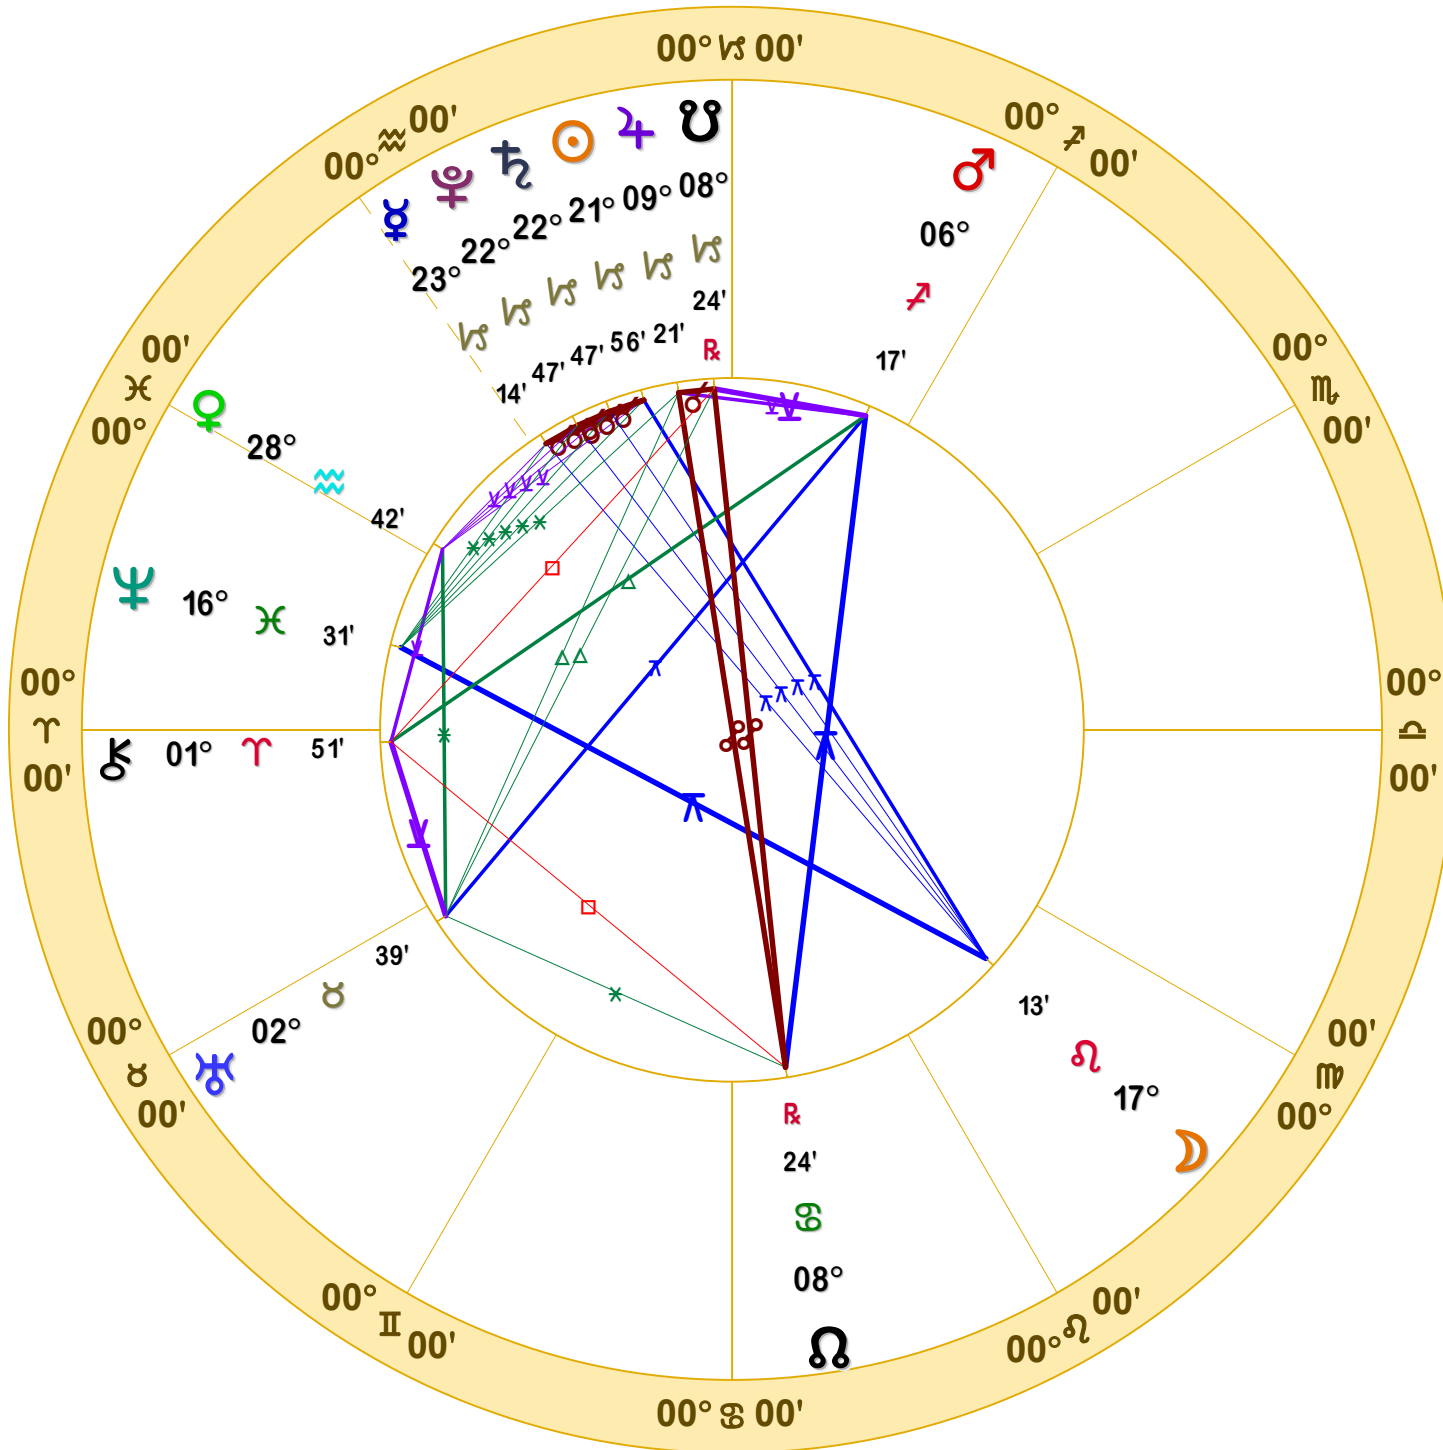

NATAL CHART

Transits

January 12, 2020
9:57:58 AM
Standard Time
Scottsdale, Arizona
33N30'33" 111W53'54"
Time Zone: 7 hours West
Geocentric
Tropical 0-Aries

Doc Benton
The Hanged Man
Scottsdale, AZ 85255