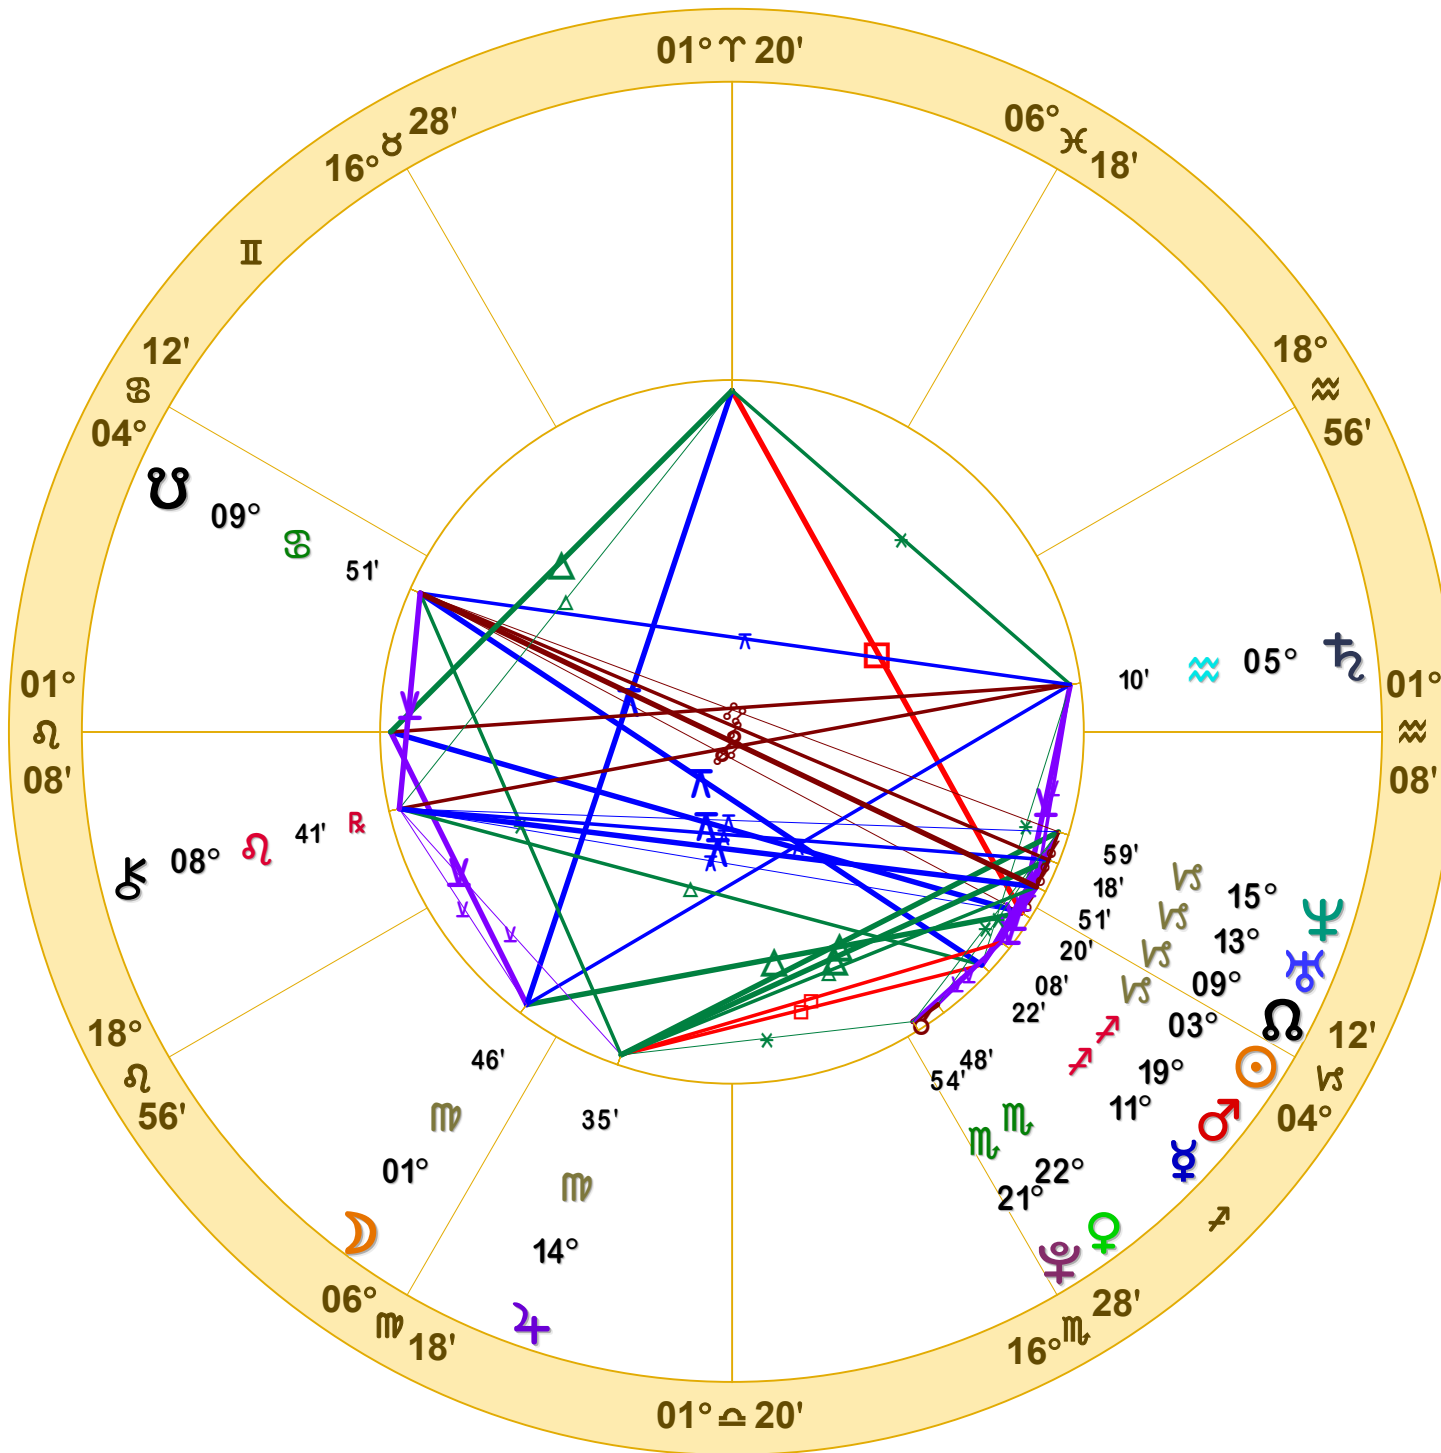

NATAL CHART

Russia 1991
December 25, 1991
5:20 PM
Standard Time
Moscow, Moskva, Russia
55 N 45 37 E 35
Time Zone: 2 hours East
Geocentric
Tropical Regiomontanus

Doc Benton
The Hanged Man
Scottsdale, AZ 85255