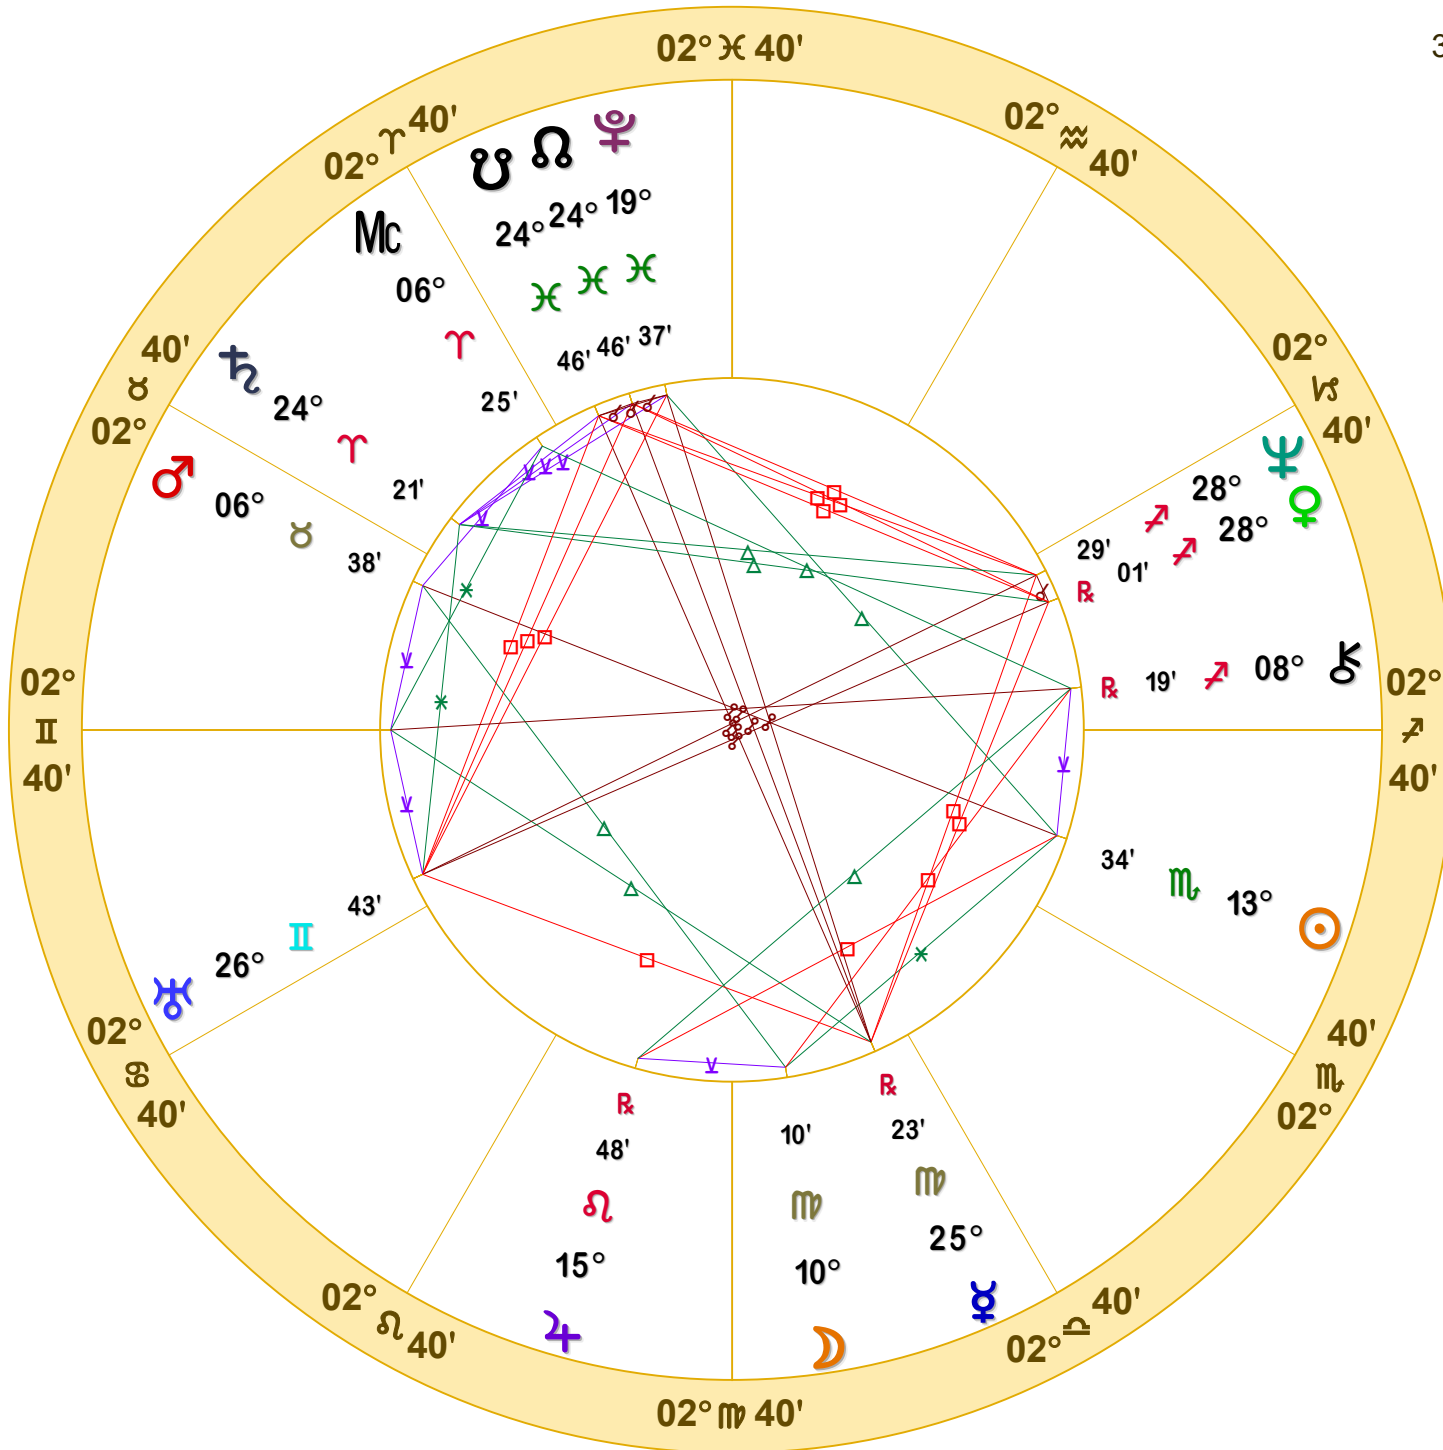

36th Harmonic NATAL CHART

Susan Benton

August 19, 1951

5:49 PM

Standard Time

Phoenix, Arizona

33N26'54" 112W04'24"

Time Zone: 7 hours West

Geocentric

Tropical Equal

Doc Benton

The Hanged Man

Scottsdale, AZ 85255