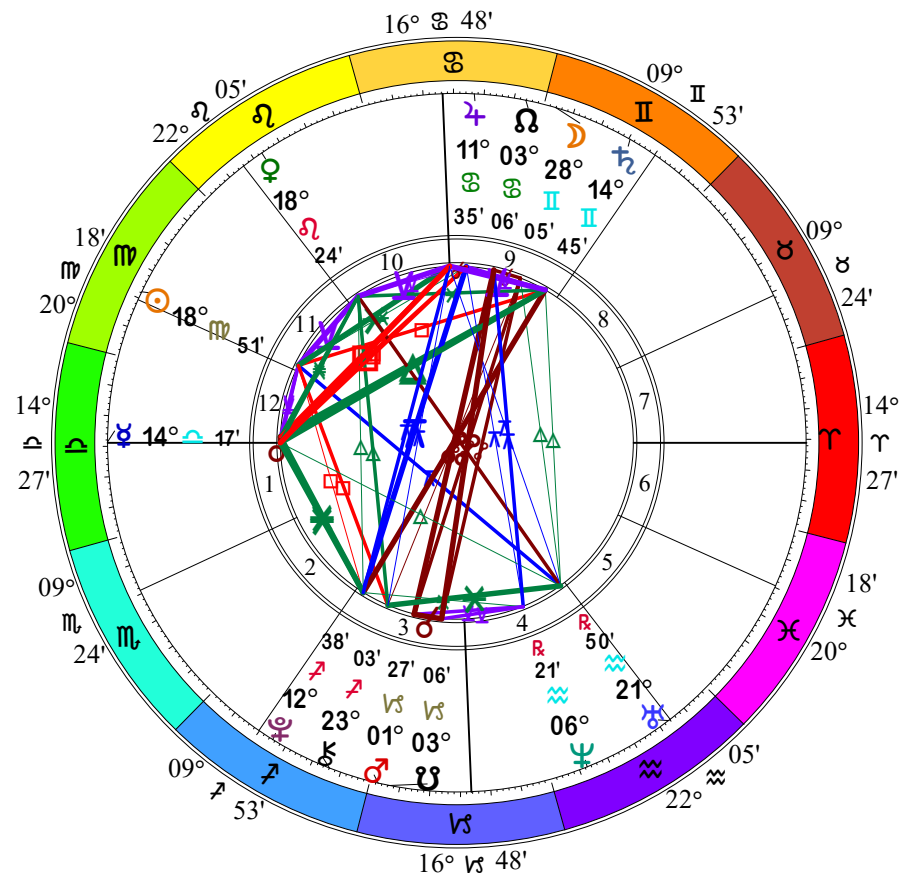

New York - all burroughs
 January 1, 1898
 12:01 AM
 New York, New York
 40N42'51" 74W00'23"
 Standard Time
 Time Zone: 5 hours West
 Tropical Regiomontanus
 NATAL CHART

September 11 Attack
 September 11, 2001
 8:46:30 AM
 New York, New York
 40N42'51" 74W00'23"
 Daylight Saving Time
 Time Zone: 5 hours West
 Tropical Regiomontanus
 NATAL CHART