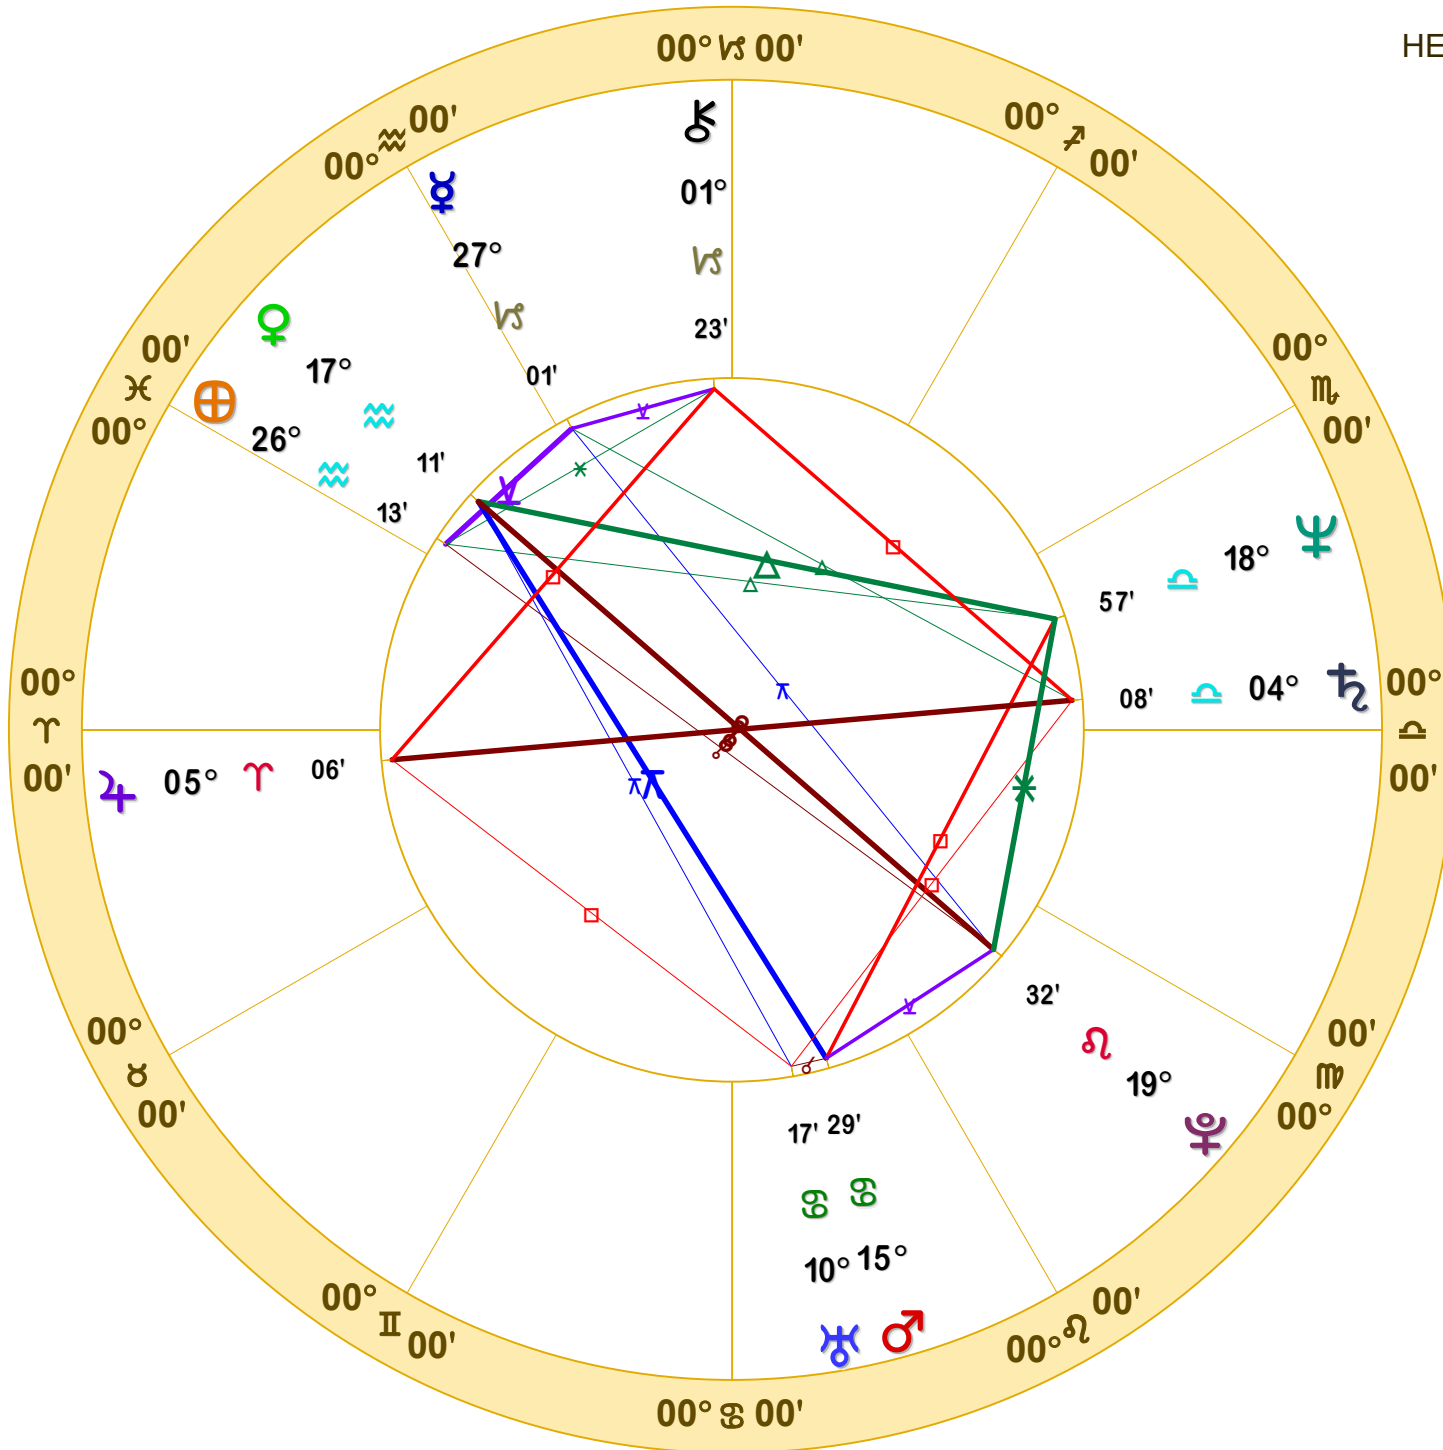

HELIOCENTRIC NATAL CHART

Susan Benton

August 19, 1951

5:49 PM

Standard Time

Phoenix, Arizona

33N26'54" 112W04'24"

Time Zone: 7 hours West

HELIOCENTRIC

Tropical

Doc Benton

The Hanged Man

Scottsdale, AZ 85255