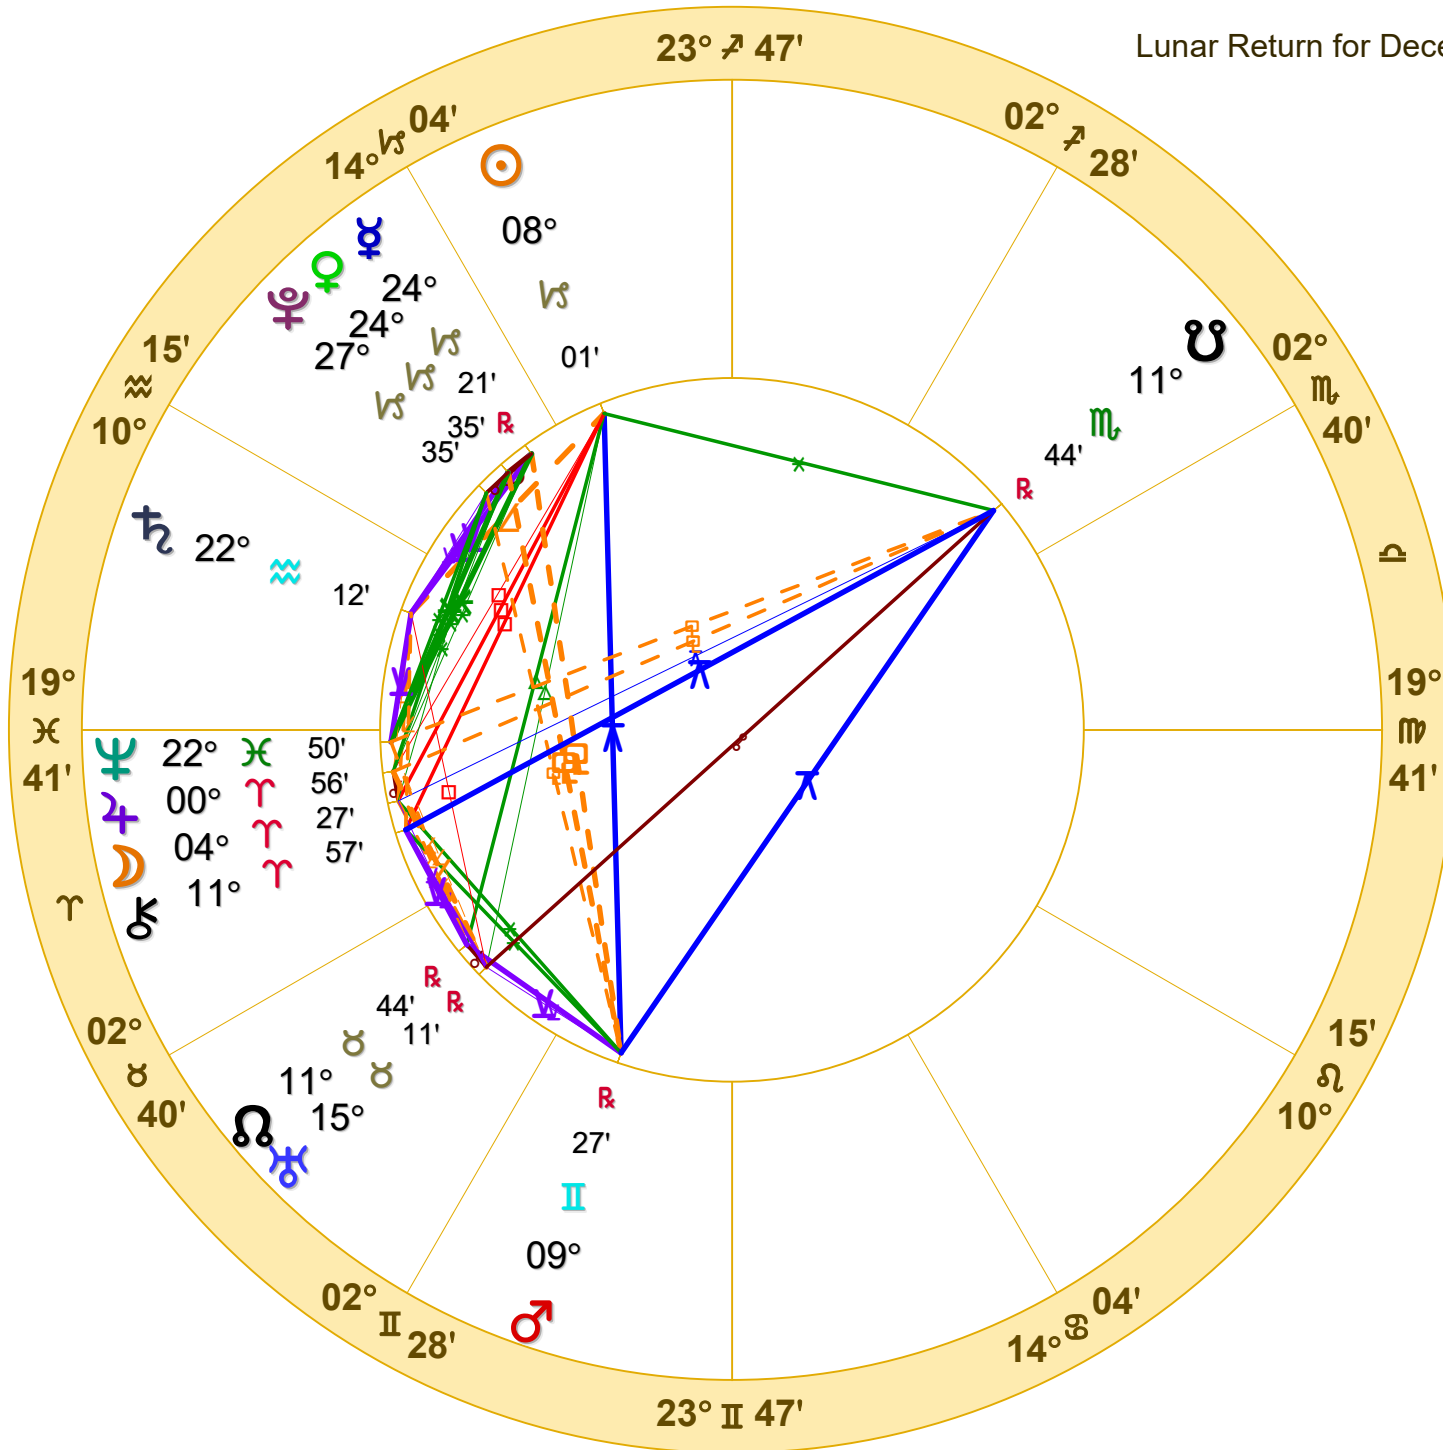

Lunar Return for December 29, 2022 in Scottsdale, Arizona

**Susan Benton**  
December 29, 2022  
11:27:45 AM MST  
Standard Time  
Scottsdale, Arizona  
33N30'33" 111W53'54"  
Time Zone: 7 hours West  
Geocentric  
Tropical Regiomontanus