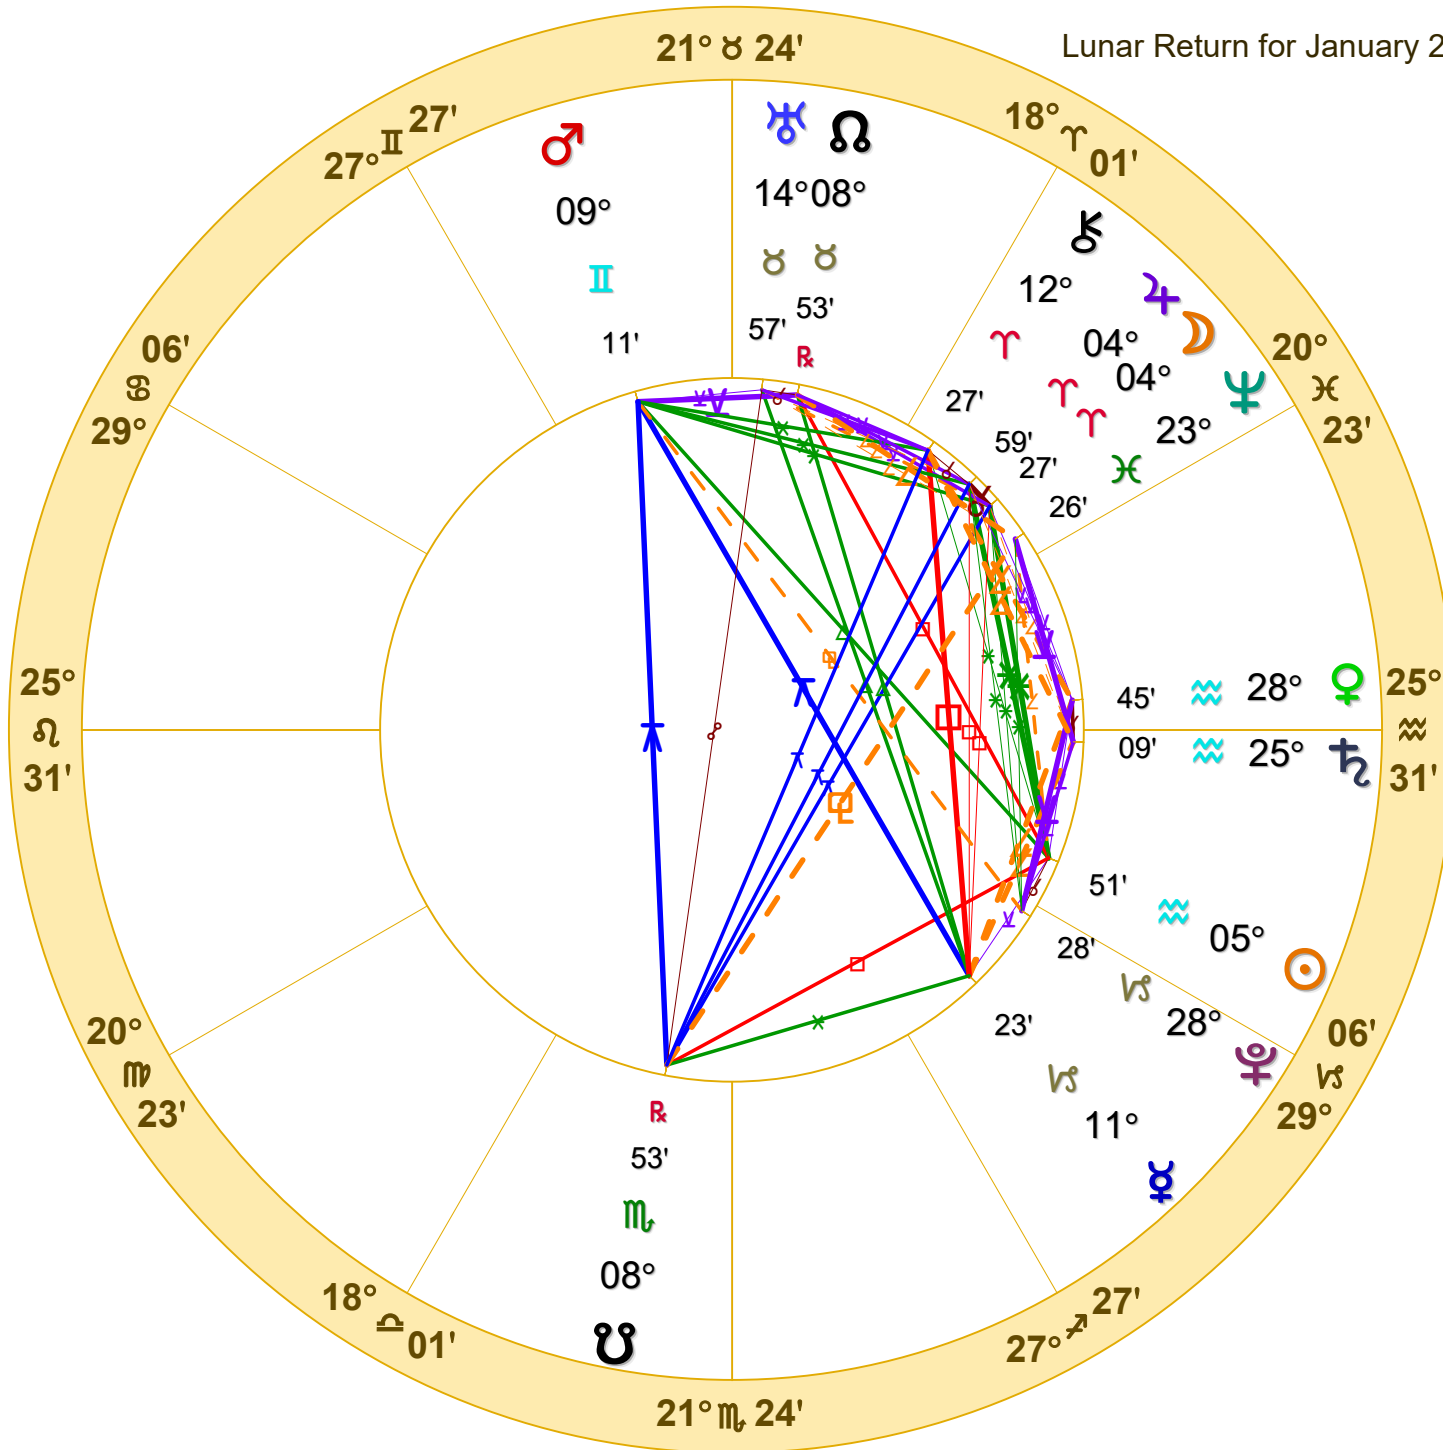

Lunar Return for January 25, 2023 in Scottsdale, Arizona

Susan Benton

January 25, 2023

7:22:58 PM MST

Standard Time

Scottsdale, Arizona

33N30'33" 111W53'54"

Time Zone: 7 hours West

Geocentric

Tropical Regiomontanus

Doc Benton

"The Wizard of AZ"

Scottsdale, AZ