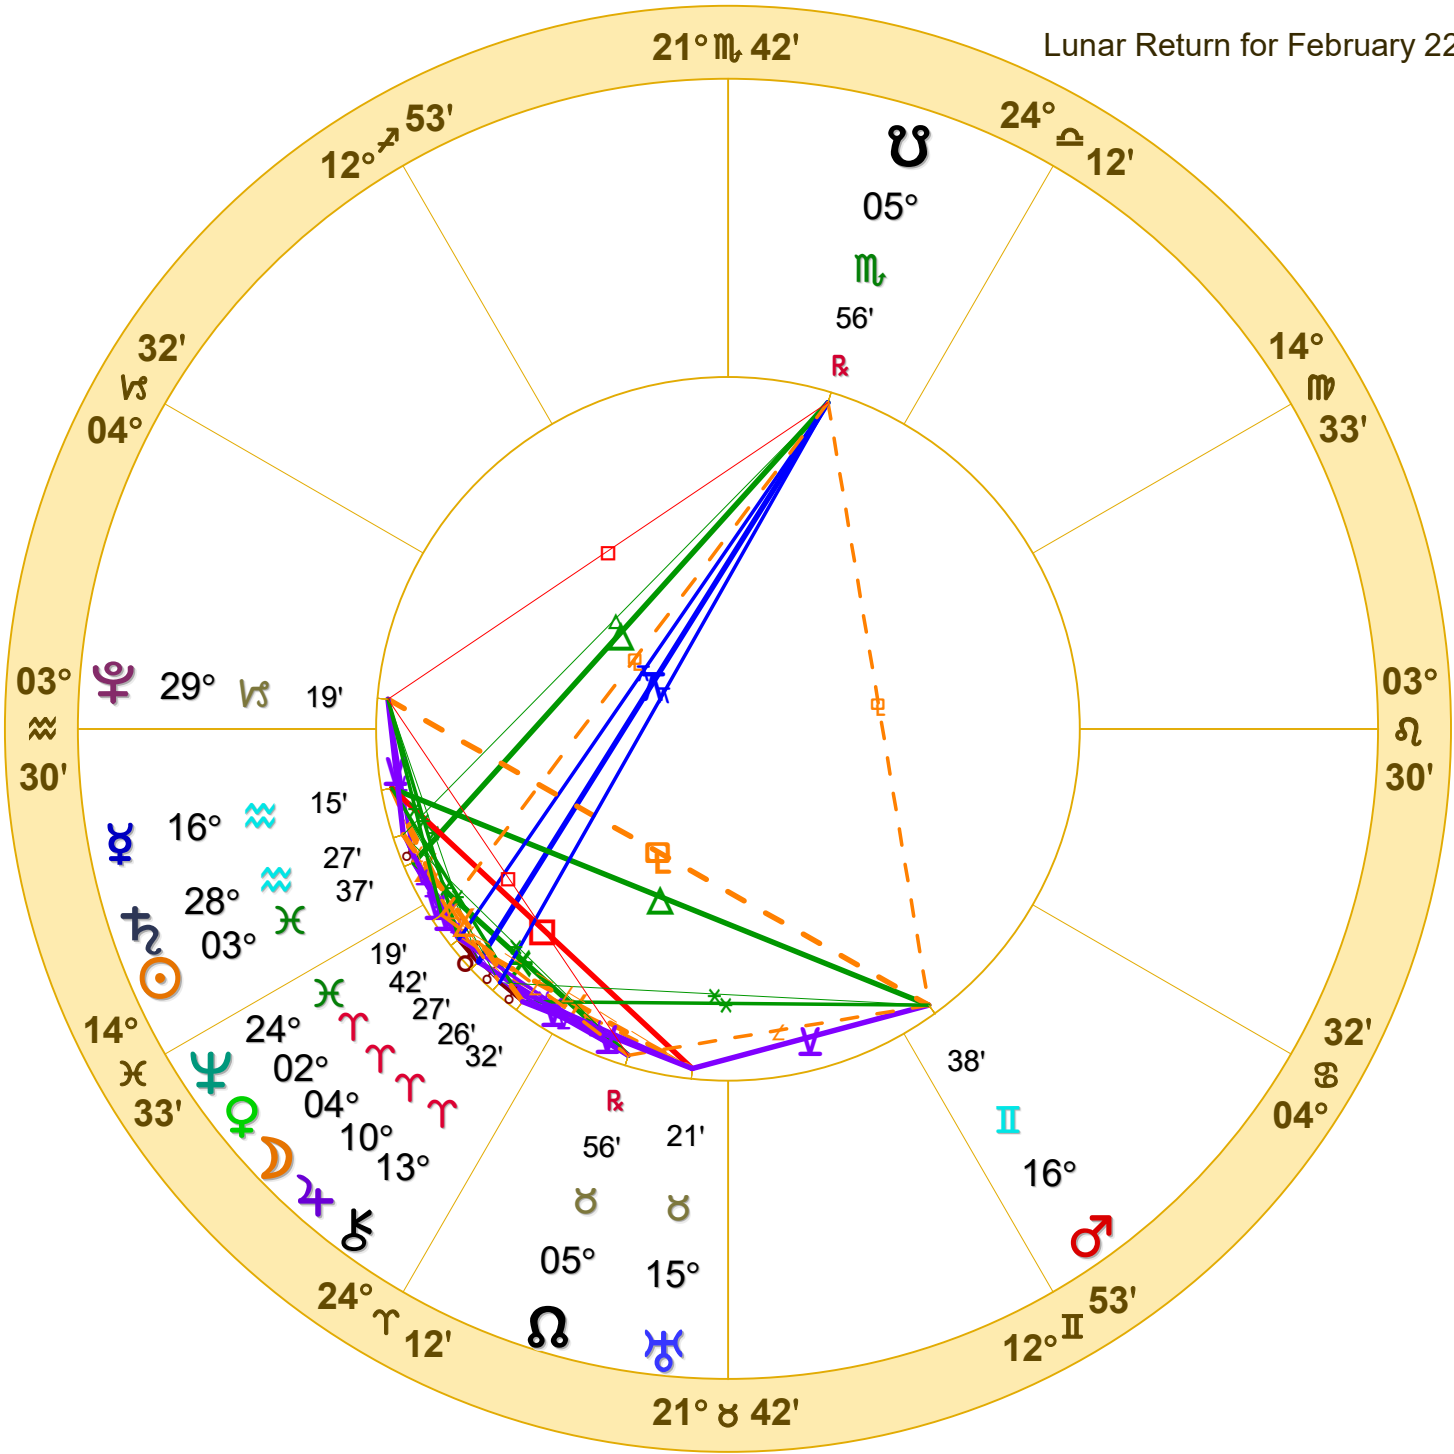

Lunar Return for February 22, 2023 in Scottsdale, Arizona

Susan Benton

February 22, 2023

5:36:03 AM MST

Standard Time

Scottsdale, Arizona

33N30'33" 111W53'54"

Time Zone: 7 hours West

Geocentric

Tropical Regiomontanus

Doc Benton
"The Wizard of AZ"
Scottsdale, AZ