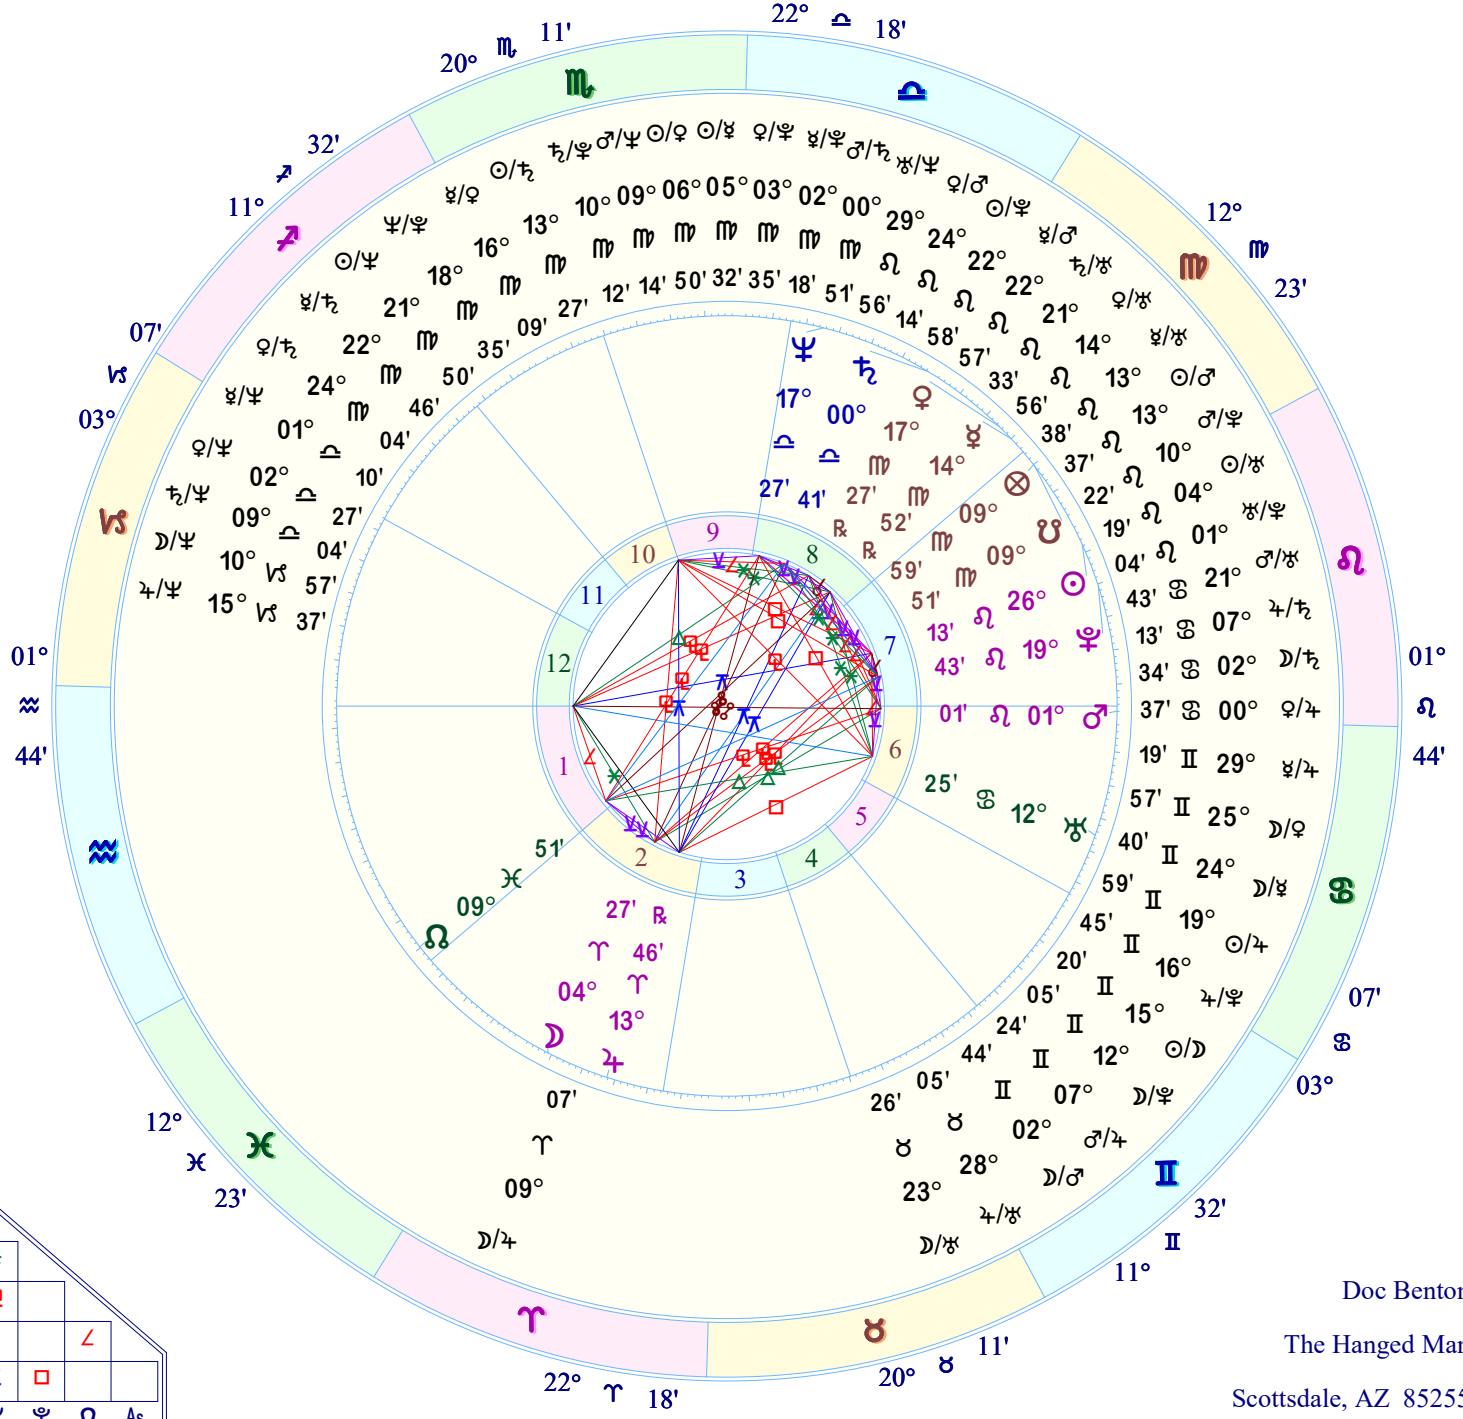

Susan Benton
 August 19, 1951
 5:49 PM
 Phoenix, Arizona
 33N26'54" 112W04'24"
 Standard Time
 Time Zone: 7 hours West
 Tropical Regiomontanus
 NATAL CHART

Mean Moon's Node	10 ♋ 33
Part of Fortune (day)	9 ♎ 59
Part of Spirit (day)	23 ♀ 30
Vertex	2 ♎ 18
Equatorial Asc.	15 ♊ 16
Sidereal Time	15:10:56
G.M.T.	0:49:00
Delta t (ET-UT)	0:00:30
Lahiri Ayan.	23°11'00"