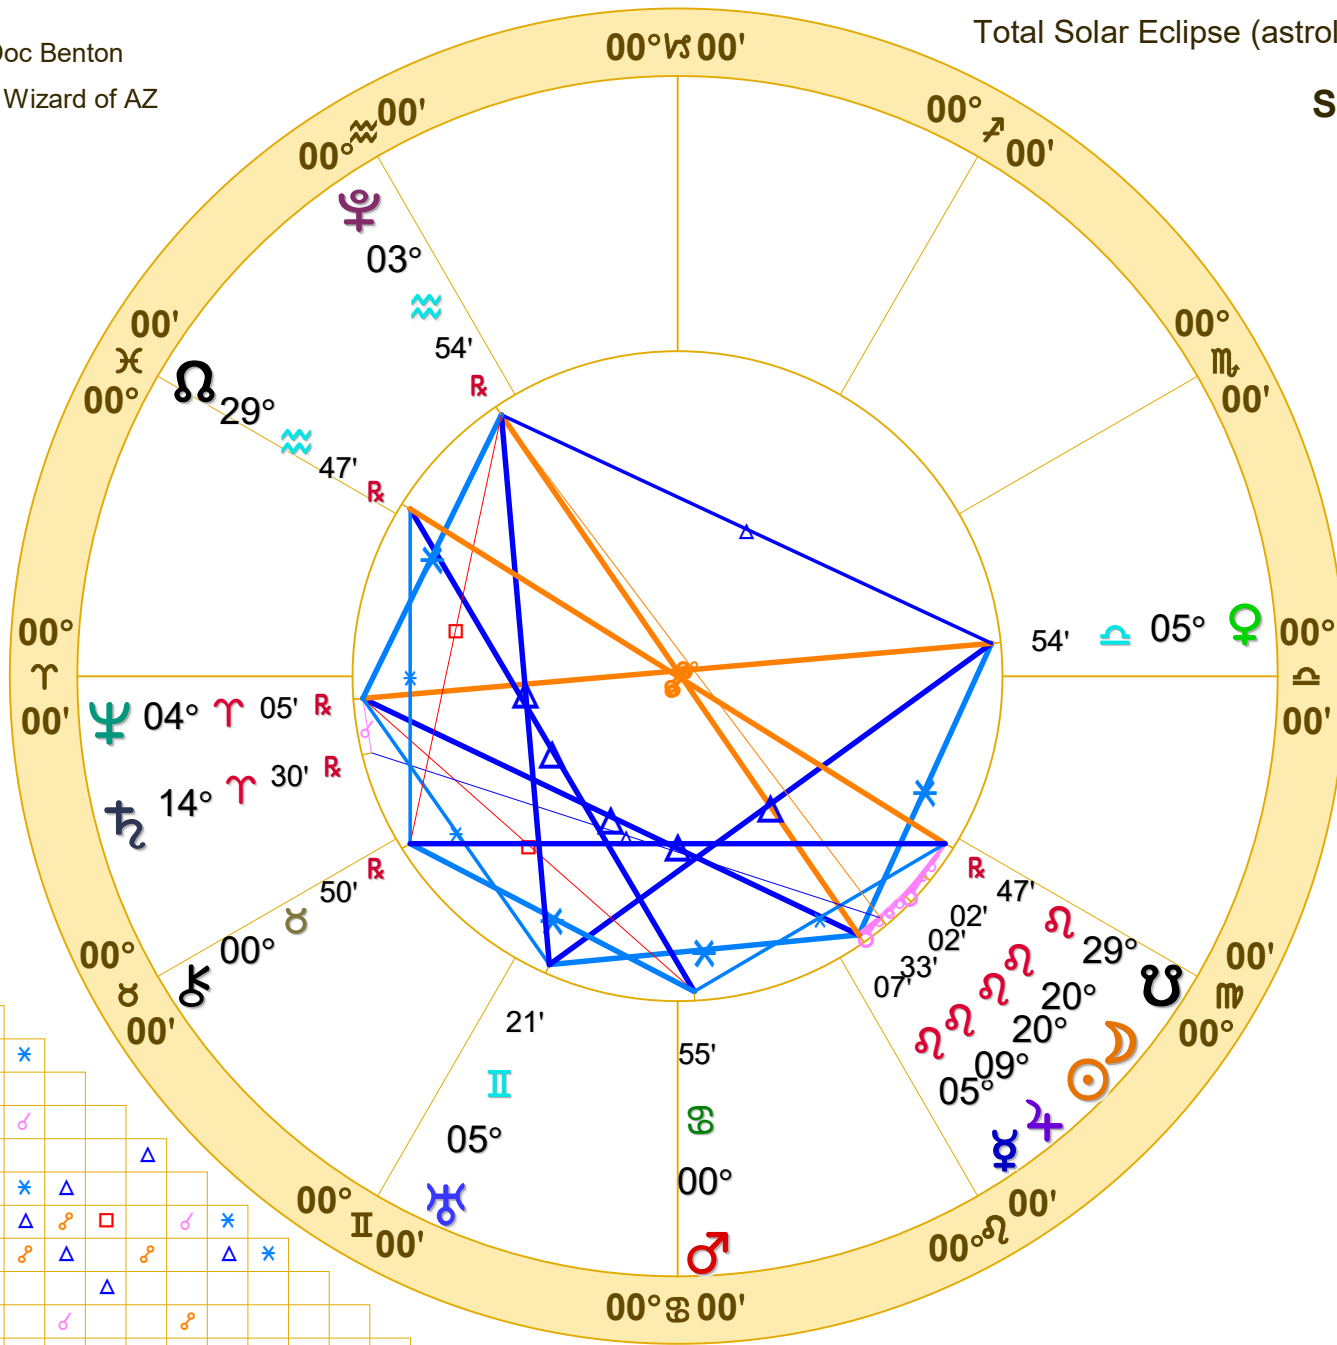

Doc Benton
The Wizard of AZ

Total Solar Eclipse (astrological) Saros Cycle 126 # 48

Solar Eclipse Aug 12 2026

August 12, 2026
10:36:27 AM
Standard Time
Scottsdale, Arizona
33N30'33" 111W53'54"
Time Zone: 7 hours West
Geocentric
Tropical 0-Aries

	Long.	Decl.
☉	20 01'59"	14N48
☽	20 01'59"	15N39
♃	5 07	19N35
♀	5 54	3 S23
♂	0 55	23N41
♄	9 33	18N20
♅	14 30R	3N20
♆	5 21	21N02
♇	4 05R	0N20
♁	3 54R	23 S27

♃♃	14°55's	♁♁	0°00's
♃♄	10°29's	♁♂	0°00'a
♃♅	10°29's	♁♃	0°14'a
♄♃	5°39's	♁♀	0°47'a
♀♃	1°59's	♁♃	1°02'a
♀♄	1°49's	♁♂	1°02'a
♀♅	1°26's	♁♃	3°04'a
♁♃	1°16's	♁♃	3°10'a
♁♄	1°12's	♁♄	4°26'a
♁♅	1°07's	♁♅	4°57'a
♁♆	1°07's	♁♆	9°45'a
♁♇	1°02's	♁♇	9°45'a
♁♁	0°33's	♁♁	10°26'a
♁♂	0°10's	♁♂	14°55'a
♁♃	0°05's		