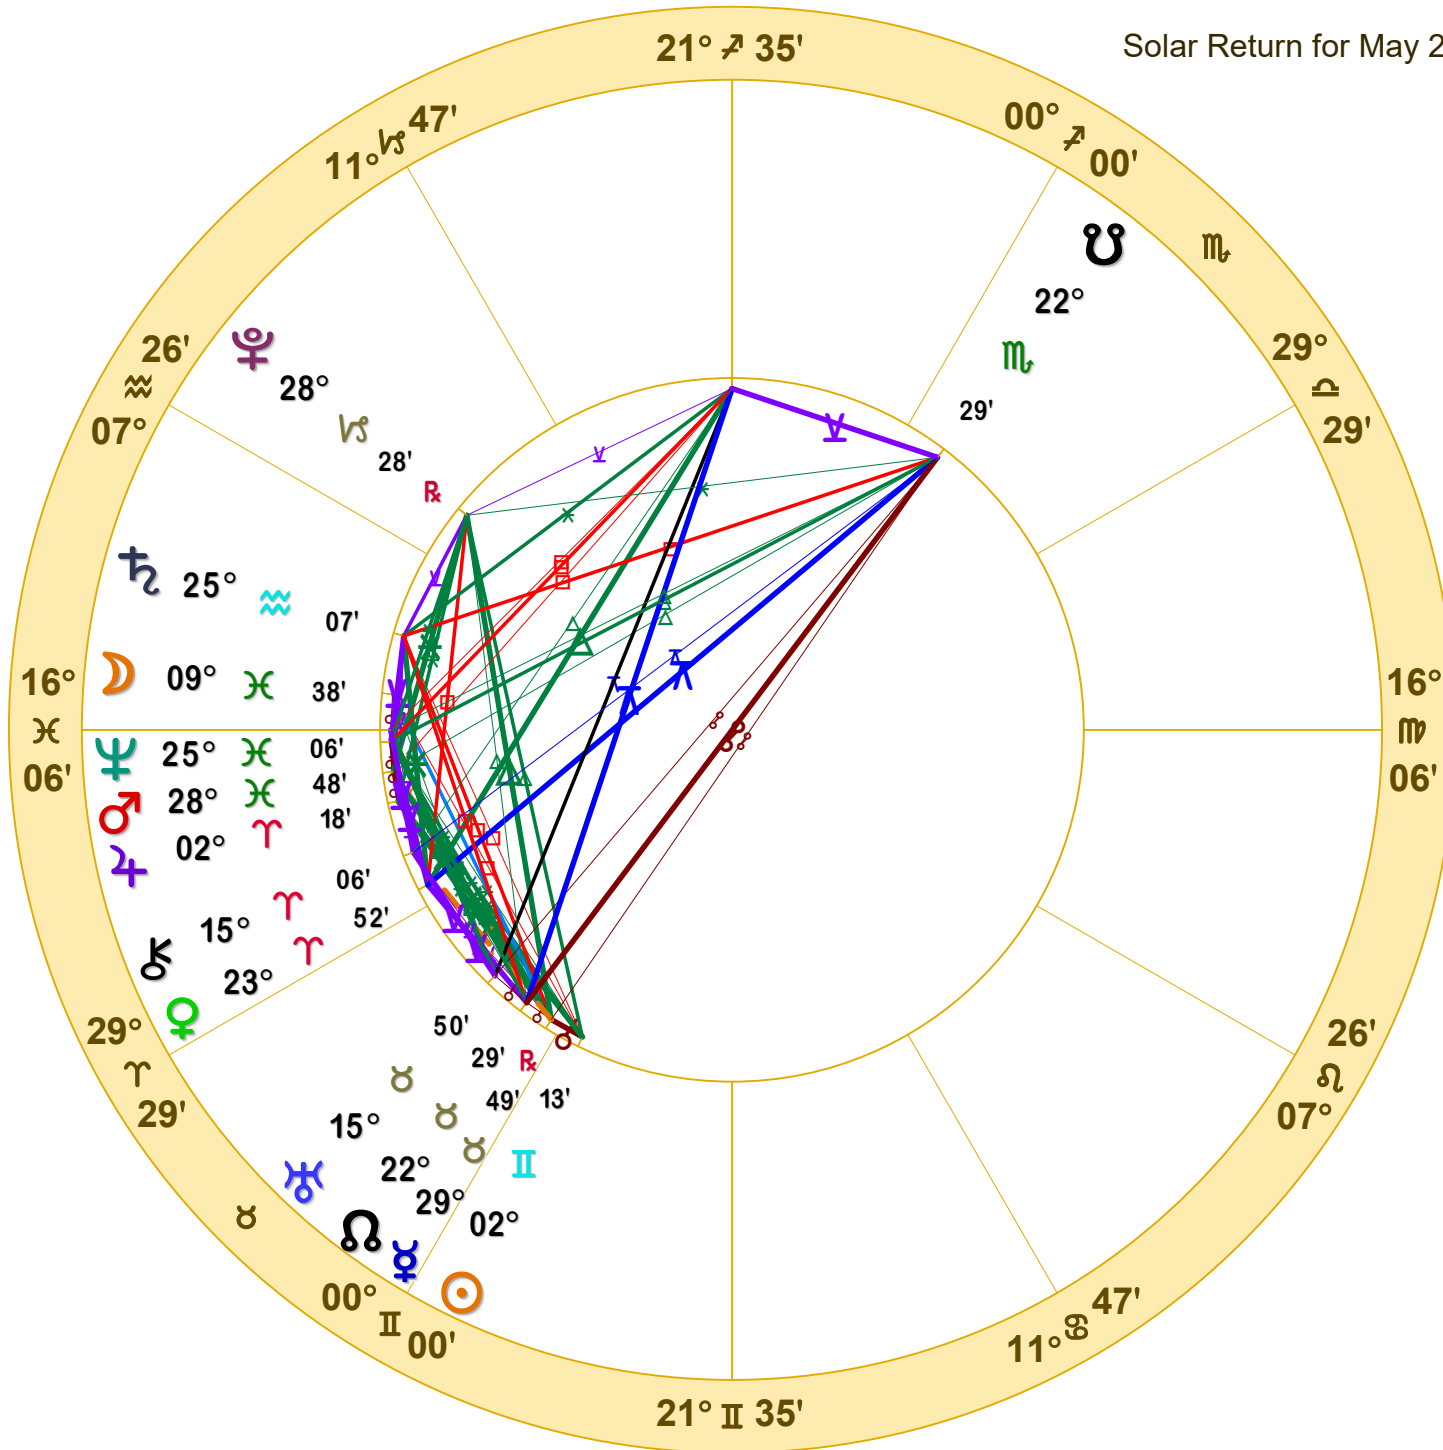

Solar Return for May 23, 2022 in Scottsdale, Arizona

Christopher Benton

May 23, 2022

1:47:11 AM

Standard Time

Scottsdale, Arizona

33N30'33" 111W53'54"

Time Zone: 7 hours West

Geocentric

Tropical Regiomontanus

Doc Benton

The Hanged Man

Scottsdale, AZ 85255