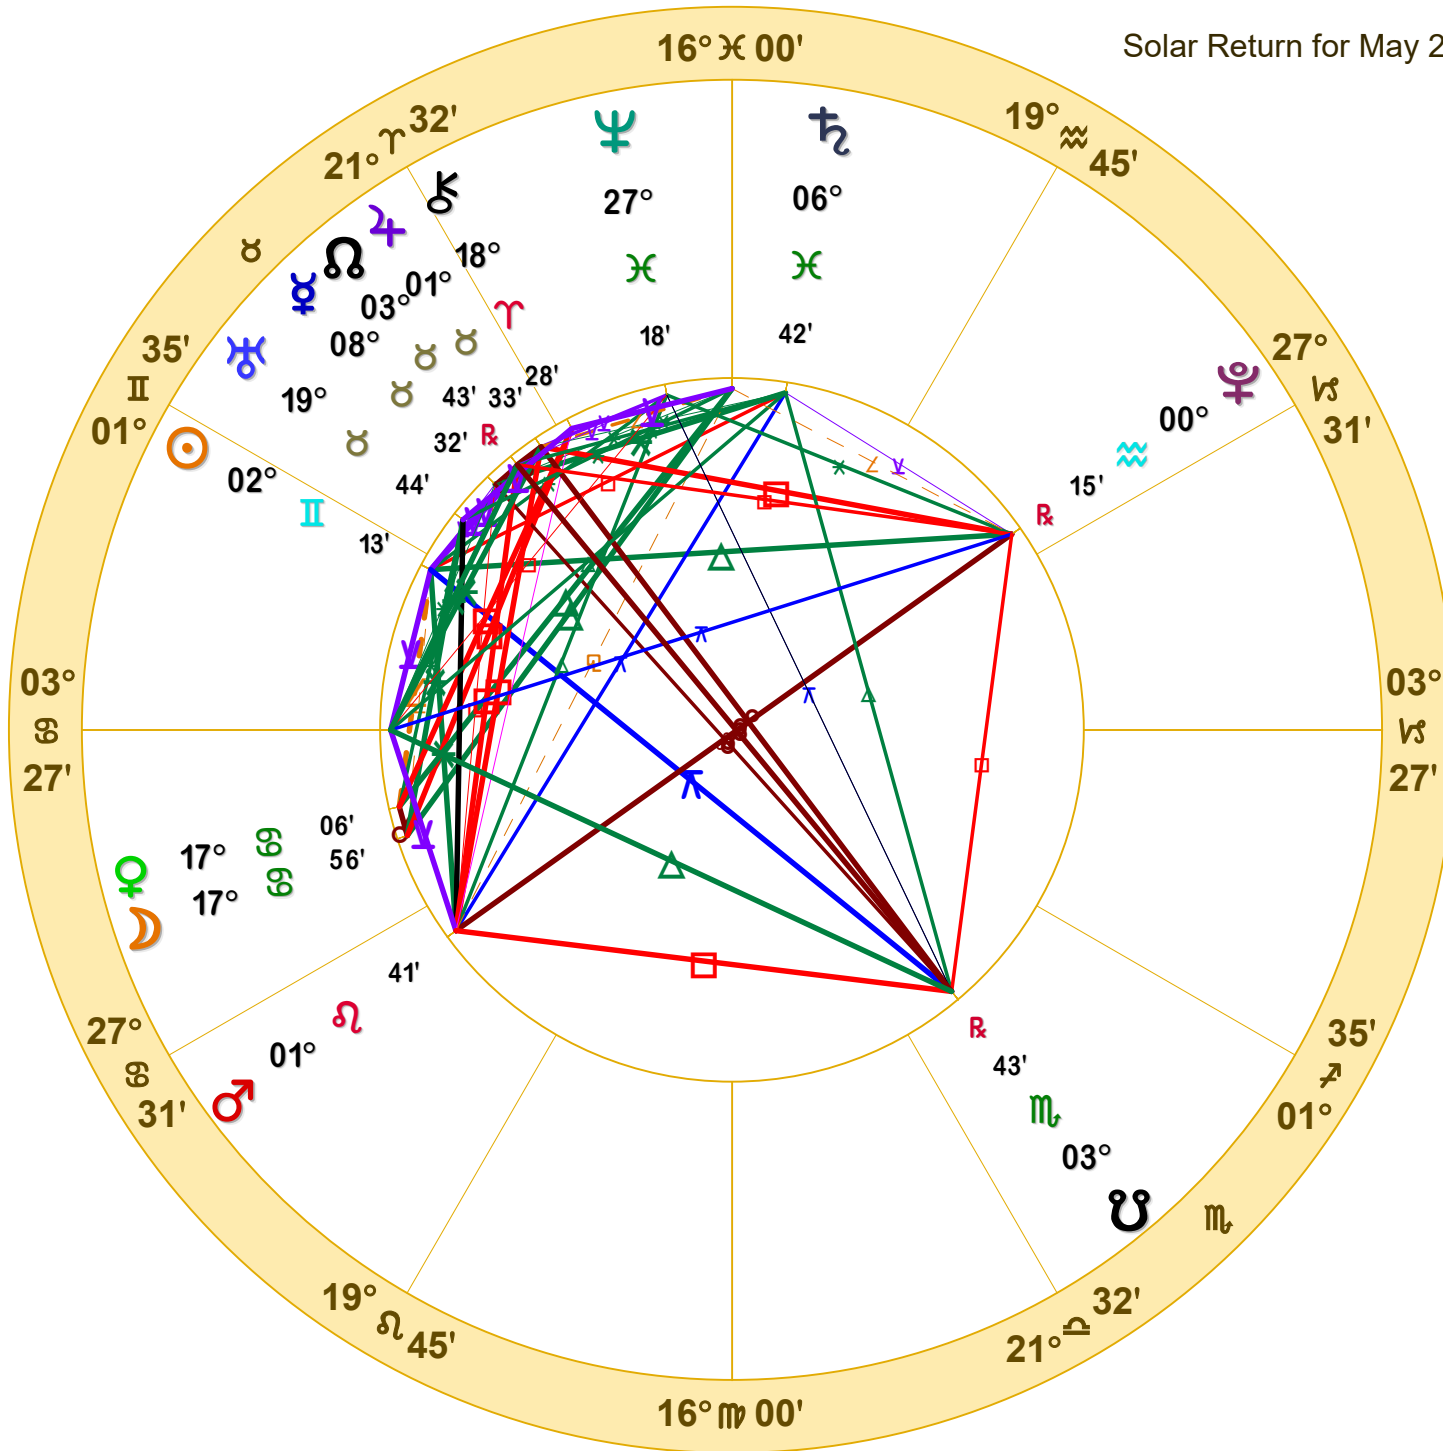

Solar Return for May 23, 2023 in Scottsdale, Arizona

Christopher Benton

May 23, 2023

7:32:14 AM

Standard Time

Scottsdale, Arizona

33N30'33" 111W53'54"

Time Zone: 7 hours West

Geocentric

Tropical Regiomontanus

Doc Benton

The Hanged Man

Scottsdale, AZ 85255