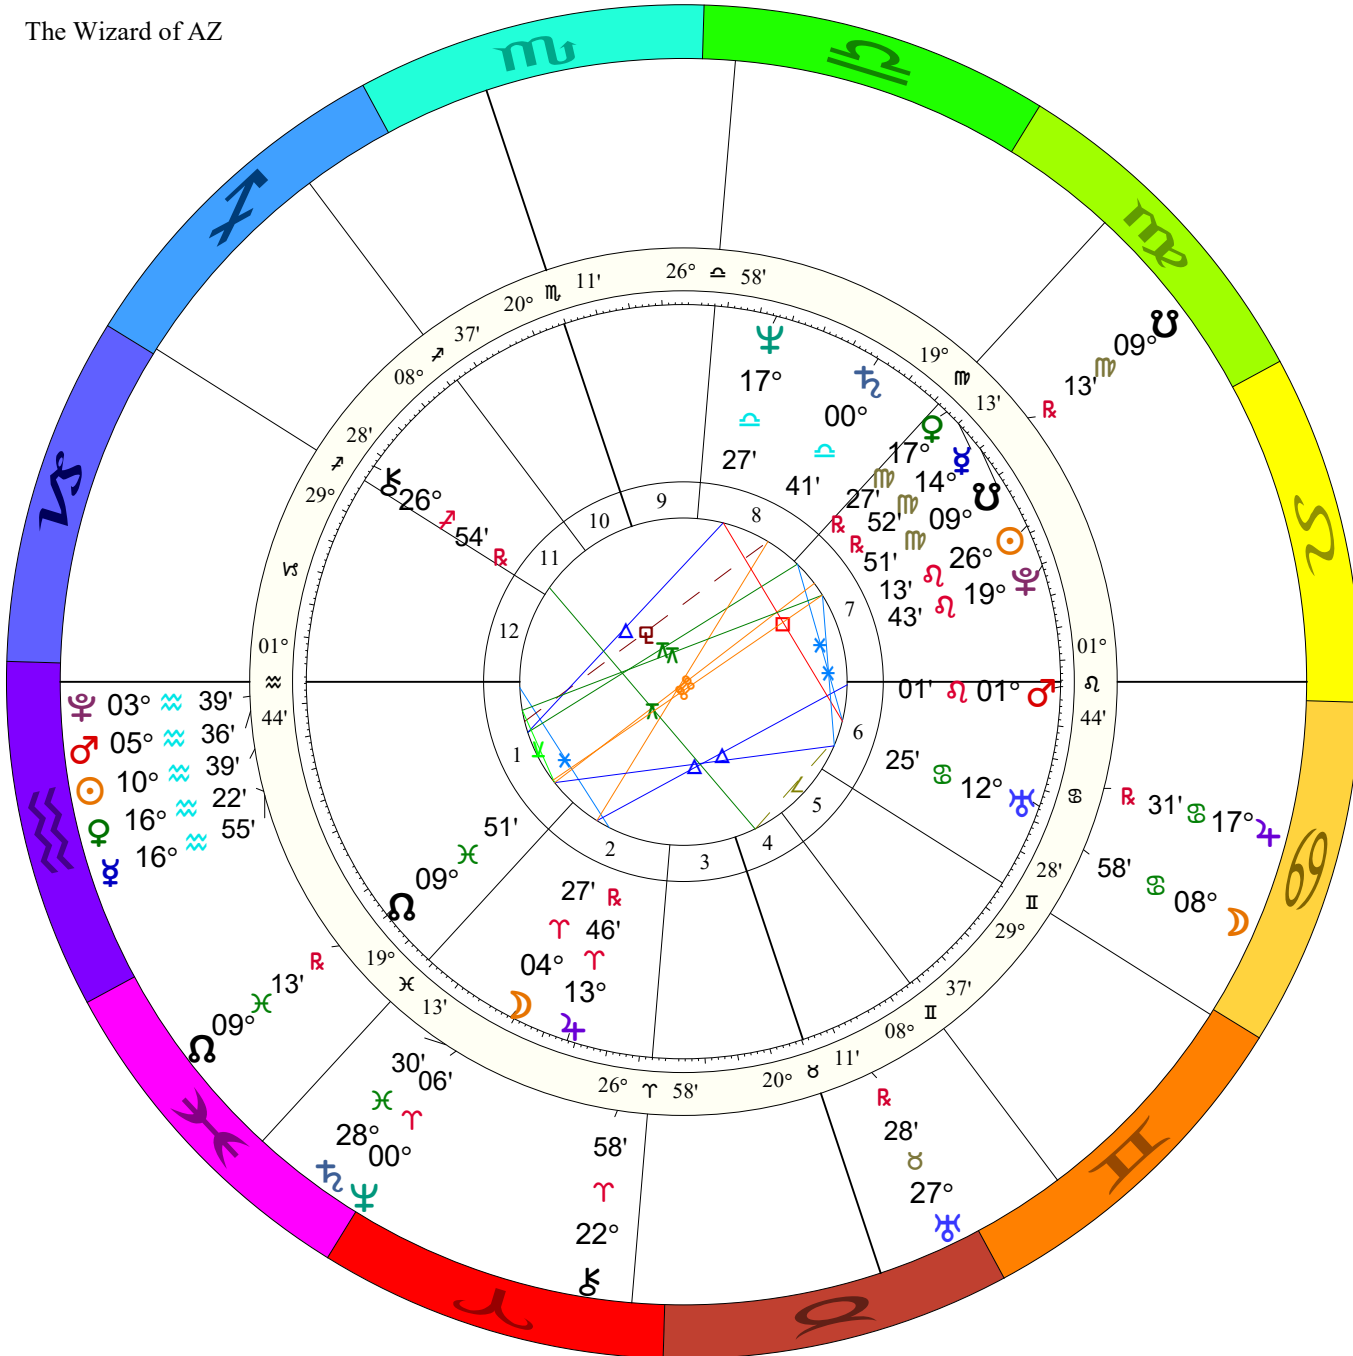

Doc Benton
The Wizard of AZ

Inner Ring:
Susan Benton
 August 19, 1951
 5:49 PM
 Phoenix, Arizona
 33N26'54" 112W04'24"
 Standard Time
 Time Zone: 7 hours West
 Tropical Campanus
 NATAL CHART

Outer Ring:
Transits
 January 30, 2026
 6:16:31 AM
 Scottsdale, Arizona
 33N30'33" 111W53'54"
 Standard Time
 Time Zone: 7 hours West
 Tropical 0-Aries
 NATAL CHART

♃♂♂	0°48's	♄♂♂♂	0°16'a
♃♂♂	0°48's	♄♂♂♂	0°26'a
♃♂♂	0°41's	♄♂♂♂	0°26'a
♃♂♂	0°38's	♄♂♂♂	0°31'a
♃♂♂	0°38's	♄♂♂♂	0°32'a
♃♂♂	0°38's	♄♂♂♂	0°34'a
♃♂♂	0°38's	♄♂♂♂	0°35'a
♃♂♂	0°12's	♄♂♂♂	0°48'a
♃♂♂	0°04'a	♄♂♂♂	0°54'a
♃♂♂	0°04'a	♄♂♂♂	0°54'a
♃♂♂	0°05'a	♄♂♂♂	0°55'a