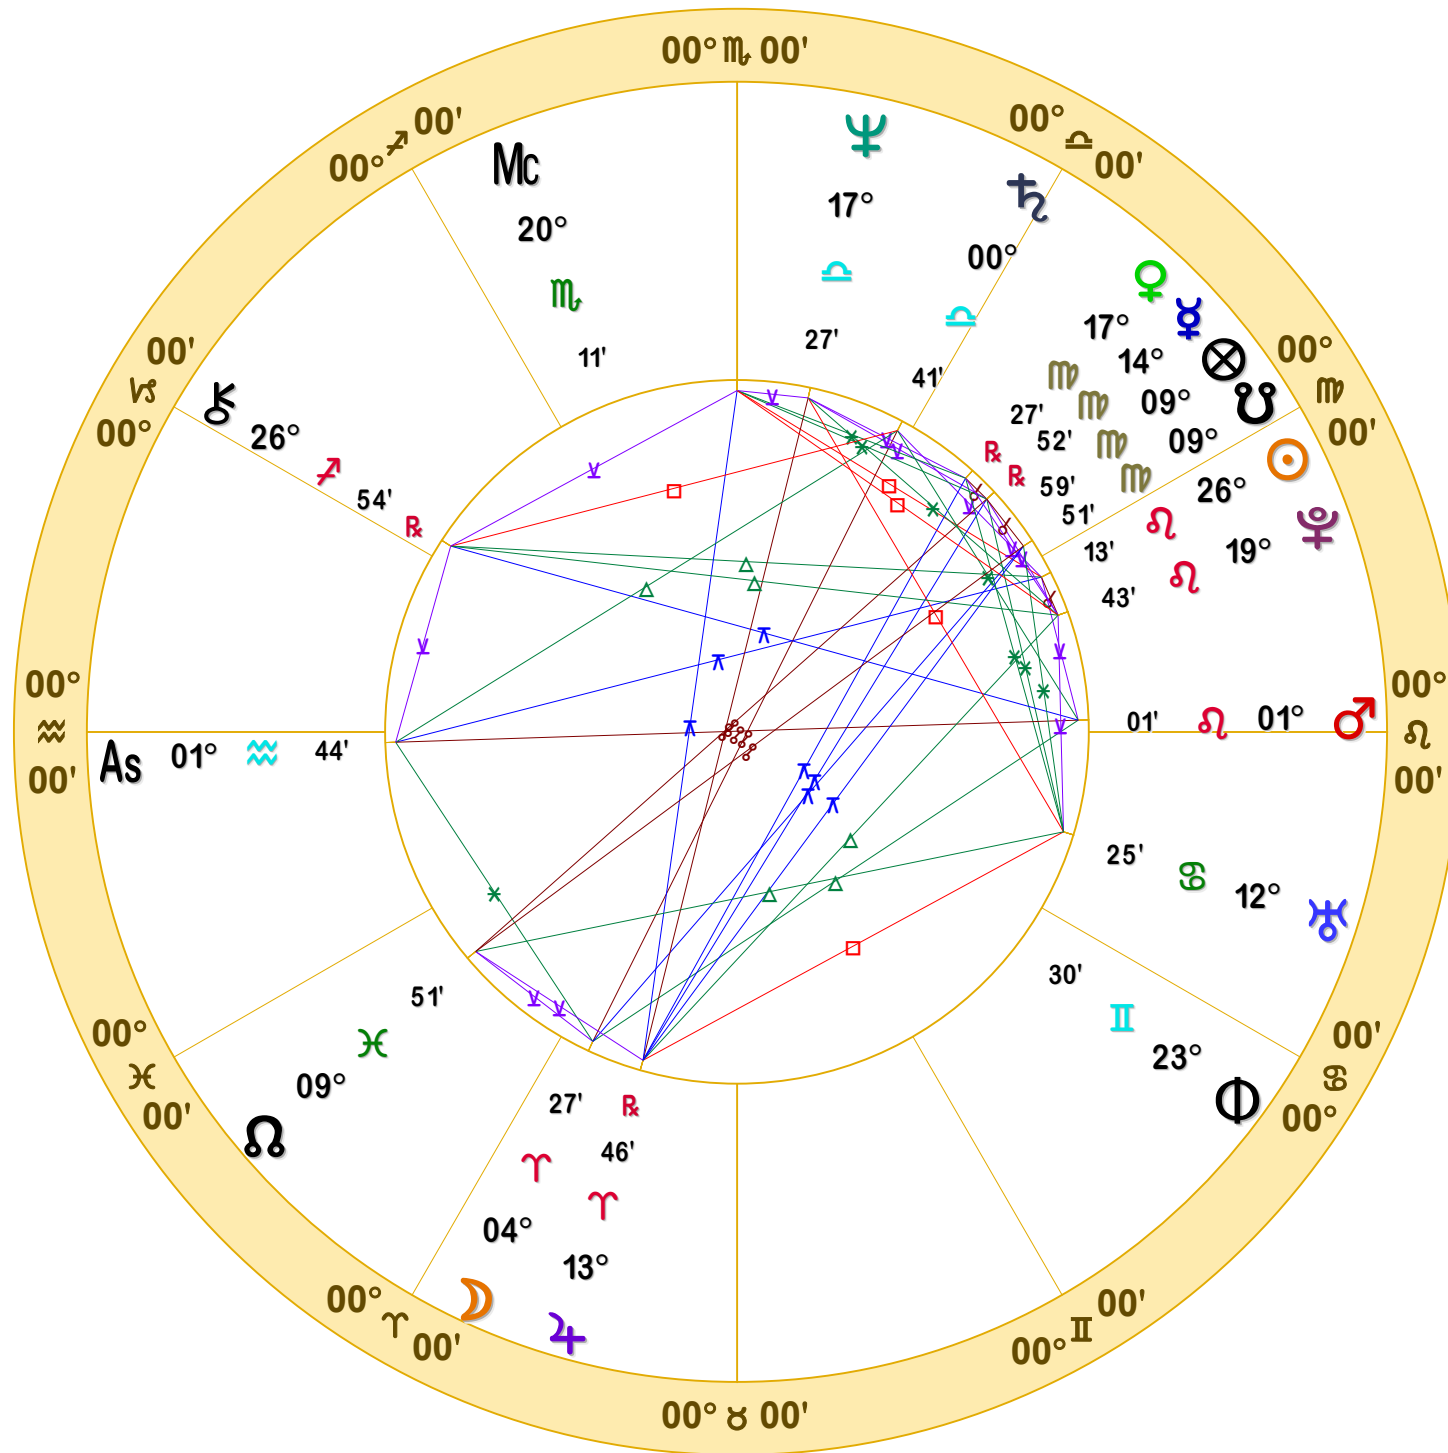

NATAL CHART

Susan Benton

August 19, 1951

5:49 PM

Standard Time

Phoenix, Arizona

33N26'54" 112W04'24"

Time Zone: 7 hours West

Geocentric

Tropical Whole Sign

Doc Benton

The Hanged Man

Scottsdale, AZ 85255