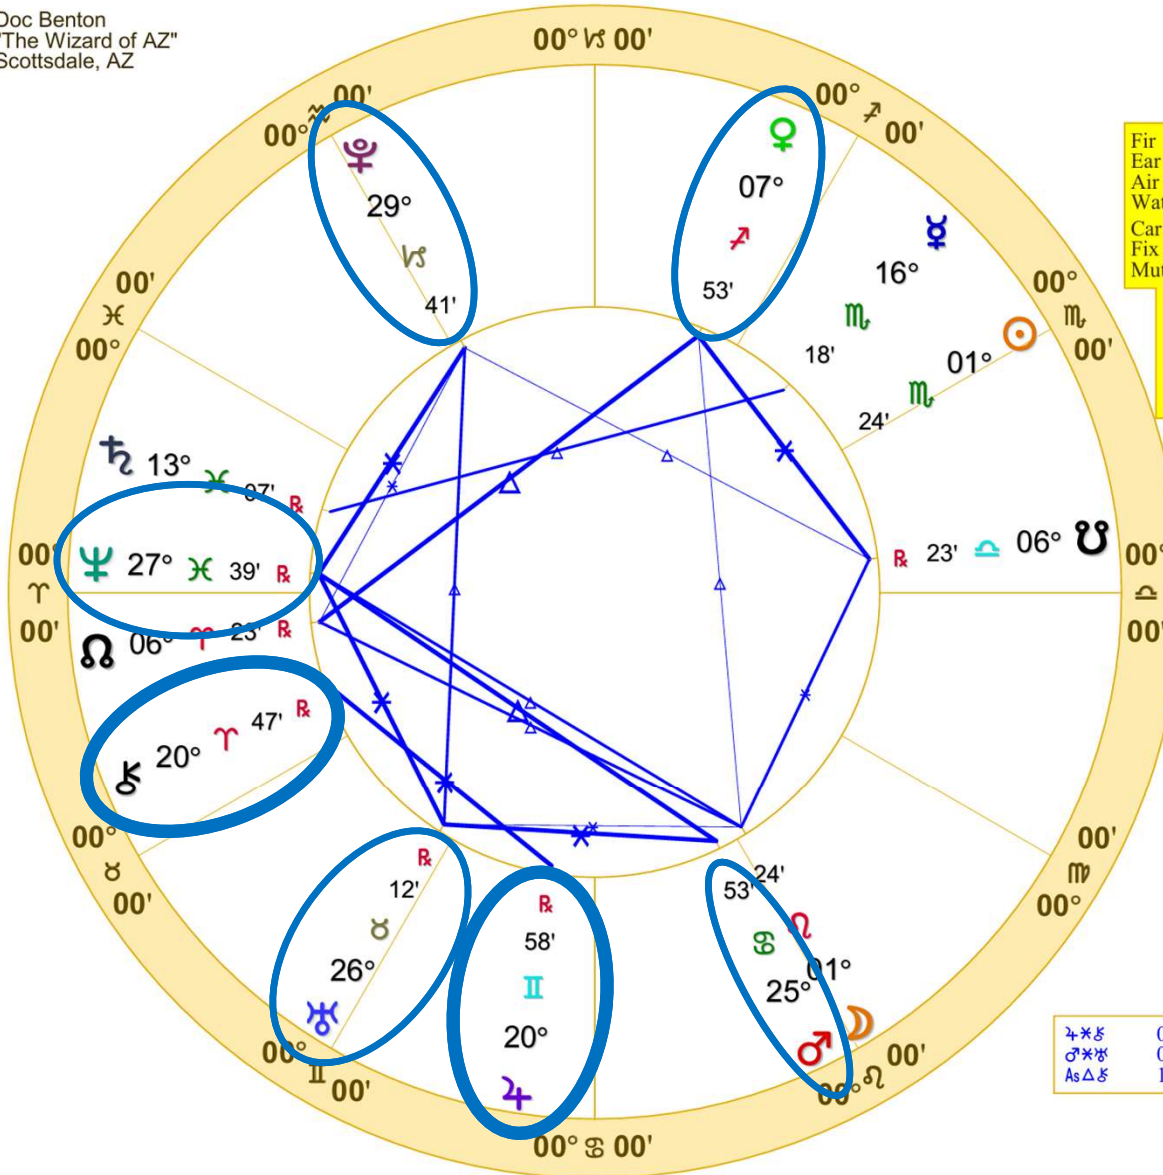

Doc Benton
"The Wizard of AZ"
Scottsdale, AZ

NATAL CHART

3rd Quarter Moon

October 24, 2024
1:02:50 AM

Standard Time

Scottsdale, Arizona

33N30'33" 111W53'54"

Time Zone: 7 hours West

Geocentric

Tropical 0-Aries

Fir	2	1
Ear	2	0
Air	1	0
Wat	5	0
Car	2	0
Fix	4	1
Mut	4	0
	P	A
	L	S
	A	C
	A	E
	N	E
	N	E
	T	D

	Long.	Decl.	Speed
☉	1♍ 24'10"	11 S 58	1 00
☽	1♏ 24'10"	24N29	12 40
♃	16♍ 18	17 S 55	1 30
♄	7♌ 53	23 S 02	1 12
♅	25♄ 53	22N06	0 25
♆	20♁ 58R	22N25	0 03R
♇	13♋ 07R	8 S 37	0 02R
♈	26♌ 12R	19N02	0 02R
♉	27♋ 39R	2 S 09	0 01R
♊	29♌ 41	23 S 24	0 00
♋	20♈ 47R	9N06	0 03R
♌	6♈ 23R	2N32	0 00R
♍	19♌ 45	14N53	0 49
♎	14♎ 29	16N11	0 59
♏	6♏ 23R	2 S 32	0 00R

♃*♄	0°11'a	♃*♁	1°12'a	♀♁♏	1°30's
♅*♈	0°18'a	♃*♎	1°22's	♀*♃	1°30's
♁♄♃	1°01'a	♈*♃	1°28's	♅♁♃	1°46'a