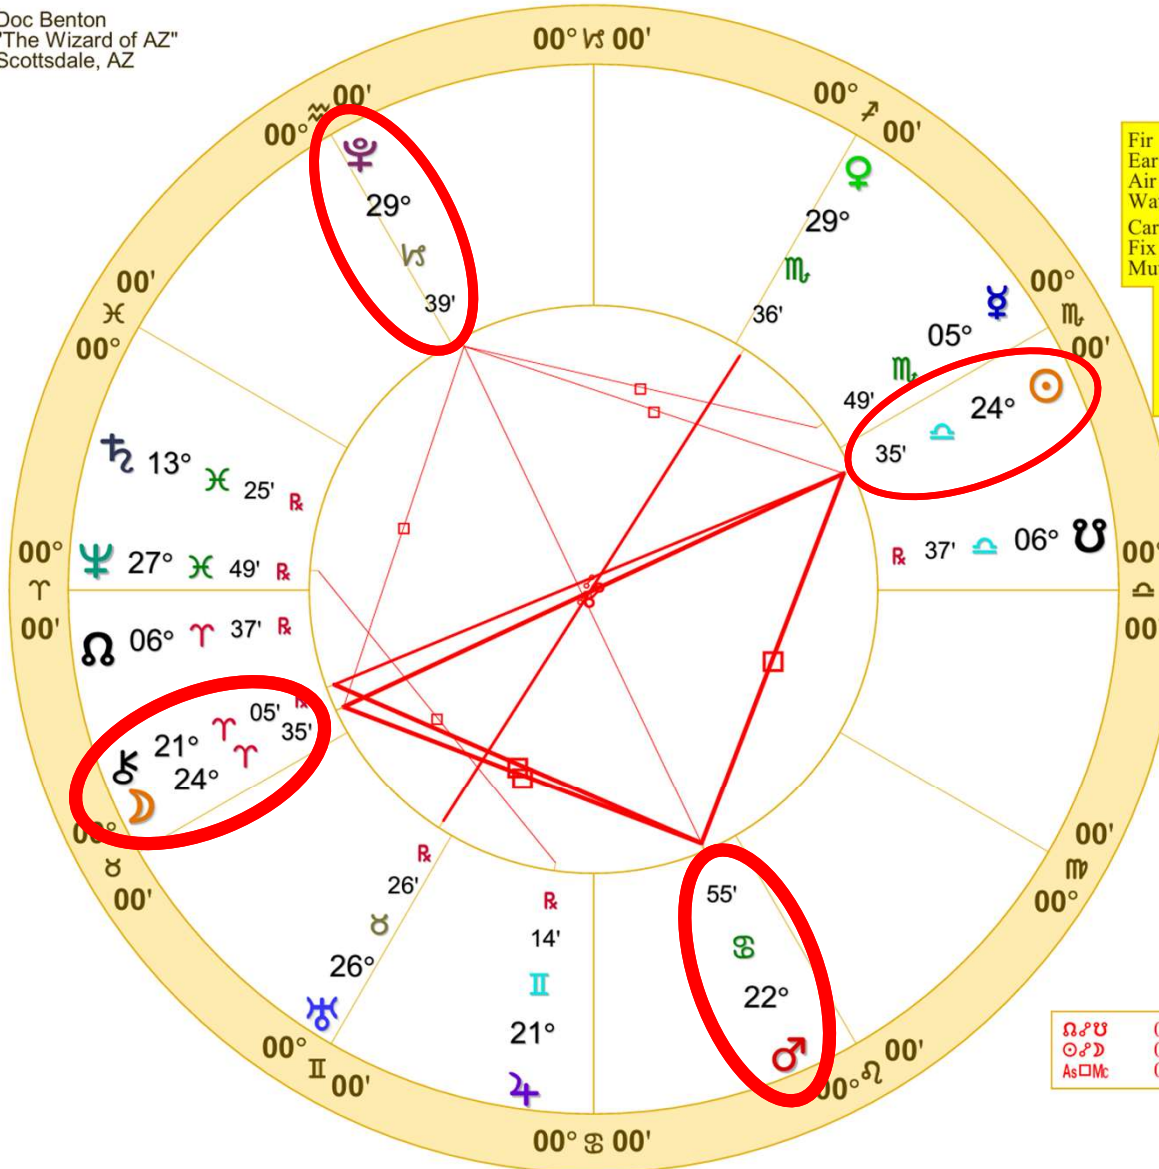

Doc Benton
"The Wizard of AZ"
Scottsdale, AZ

Full Moon (astrological)

Full Moon Oct 17 2024

October 17, 2024

4:26:09 AM

Standard Time

Scottsdale, Arizona

33N30'33" 111W53'54"

Time Zone: 7 hours West

Geocentric

Tropical 0-Aries

Fir	1	0
Ear	2	1
Air	2	0
Wat	5	0
Car	4	0
Fix	3	0
Mut	3	1
P	A	S
L	A	C
A	N	E
N	E	N
E	N	D

	Long.	Decl.	Speed
☉	24 ♁ 35'03"	9 S 32	1 00
☽	24 ♀ 35'03"	11 N 02	15 12
♃	5 ♁ 49	13 S 55	1 34
♀	29 ♁ 36	21 S 09	1 13
♂	22 ♁ 55	22 N 26	0 27
♄	21 ♀ 14R	22 N 26	0 02R
♅	13 ♁ 25R	8 S 31	0 03R
♆	26 ♁ 26R	19 N 06	0 02R
♇	27 ♁ 49R	2 S 05	0 01R
♈	29 ♁ 39	23 S 25	0 00
♉	21 ♀ 05R	9 N 13	0 03R
♊	6 ♀ 37R	2 N 38	0 01R
♋	26 ♁ 42	1 N 19	0 50
♌	26 ♀ 25	23 N 23	0 54
♍	6 ♁ 37R	2 S 38	0 01R

♁♂♃	0°00'a	♃♂♂♂	1°07'a	♁♂♂	1°40's
♁♂♂	0°00'a	♃♂♂♂	1°24'a	♂♂♂	1°50's
♂♂♂♂	0°17'a	♂♂♂	1°40's