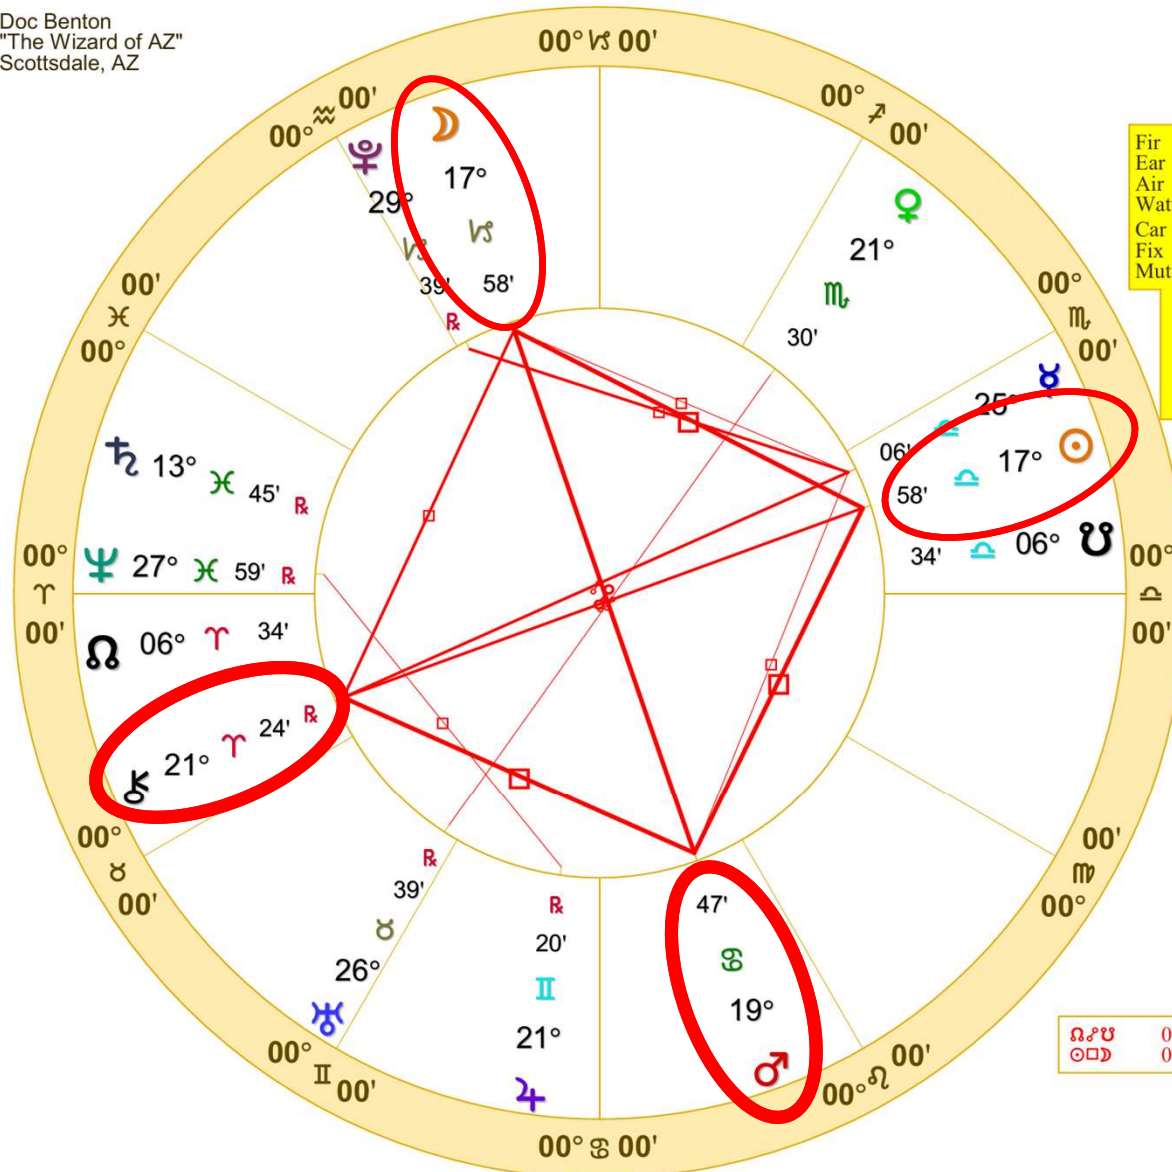

# **THE BAD, THE GOOD, AND THE MAYBE**

**THE LAST THREE WEEKS OF OCTOBER  
AND THE AMERICAN PRESIDENTIAL  
ELECTION**

Doc Benton  
 "The Wizard of AZ"  
 Scottsdale, AZ

NATAL CHART

1st Quarter Moon

October 10, 2024  
 11:54:53 AM  
 Standard Time  
 Scottsdale, Arizona  
 33N30'33" 111W53'54"  
 Time Zone: 7 hours West  
 Geocentric  
 Tropical 0-Aries

♂♃	0°00'a	♂♄	1°36'a	♂♅	1°50'a
☉♄	0°00'a	☉♅	1°50'a		

Doc Benton  
 "The Wizard of AZ"  
 Scottsdale, AZ

Full Moon (astrological)

**Full Moon Oct 17 2024**

October 17, 2024

4:26:09 AM

Standard Time

Scottsdale, Arizona