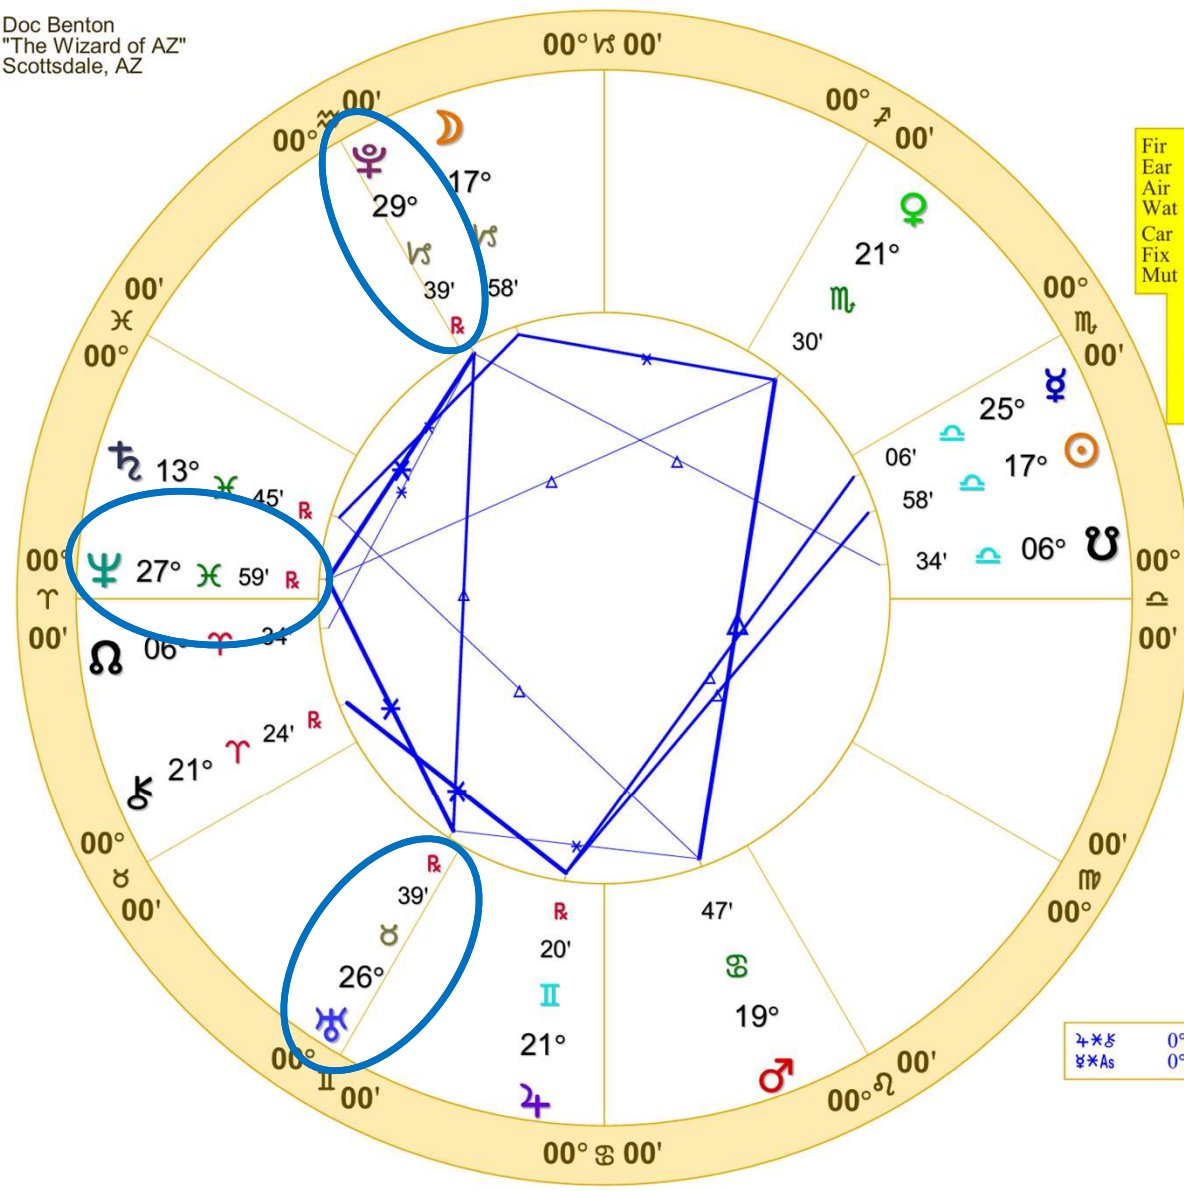

Doc Benton
"The Wizard of AZ"
Scottsdale, AZ

NATAL CHART

1st Quarter Moon

October 10, 2024
11:54:53 AM
Standard Time
Scottsdale, Arizona
33N30'33" 111W53'54"
Time Zone: 7 hours West
Geocentric
Tropical 0-Aries

Fir	0	1
Ear	3	0
Air	3	0
Wat	4	0
Car	5	0
Fix	2	0
Mut	3	1
	P	A
	L	S
	A	C
	N	E
	N	E
	T	D

	Long.	Decl.	Speed
☉	17 57'38"	7 S 03	0.59
☽	17 17'57'38"	27 S 22	13.12
♃	25 06	9 S 27	1.38
♀	21 11 30	18 S 53	1.13
♂	19 08 47	22 N 45	0.29
♄	21 11 20	22 N 26	0.00SR
♅	13 13 45	8 S 24	0.03R
♆	26 08 39	19 N 09	0.02R
♇	27 13 59	2 S 01	0.02R
♈	29 17 39	23 S 25	0.00SR
♉	21 17 24	9 N 21	0.03R
♊	6 17 34	2 N 36	0.00
♋	25 17 29	23 S 22	0.53
♌	12 06 42	5 S 01	1.04
♍	6 06 34	2 S 36	0.00

♄*♂	0°03'a	♆*♂	1°20's	♀♂♂	1°42's
♆*♂	0°23's	♆*♂	1°40's