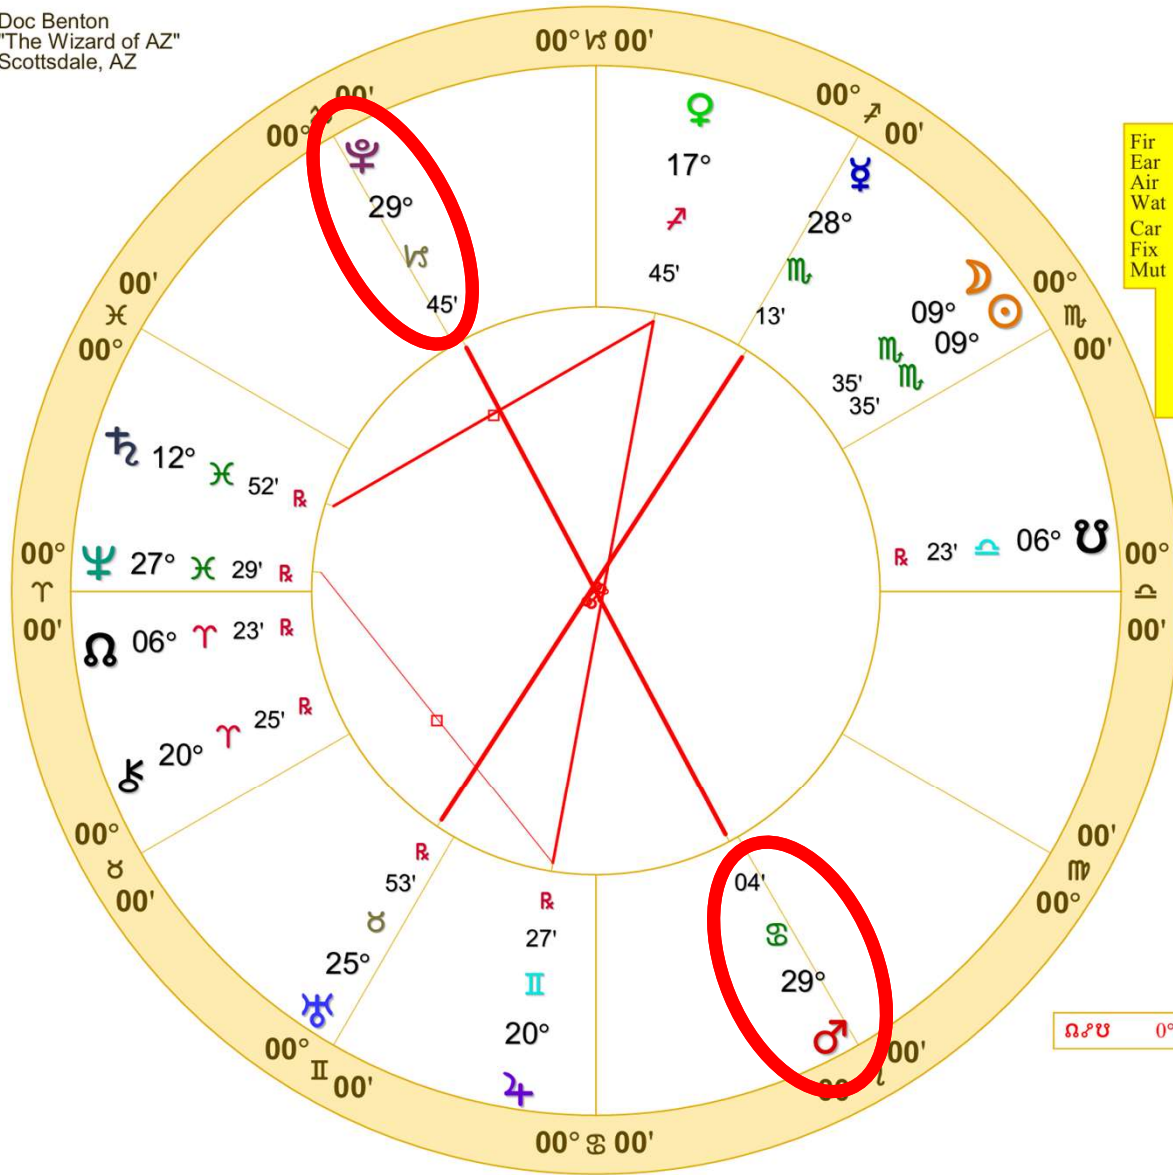

♏♌♊	0°00'a	♌♌♌	1°43's	♌♌♌	1°49'a
♏♏♊	0°00'a	♏♏♌	1°43's		

Doc Benton  
 "The Wizard of AZ"  
 Scottsdale, AZ

New Moon (astrological)

**New Moon Nov 1 2024**

November 1, 2024  
 5:46:54 AM  
 Standard Time  
 Scottsdale, Arizona  
 33N30'33" 111W53'54"  
 Time Zone: 7 hours West  
 Geocentric  
 Tropical 0-Aries

♏♐ 0°00'a | ♏♑ 0°40'a | ♑♒♓ 0°45'a

Doc Benton  
 "The Wizard of AZ"  
 Scottsdale, AZ

NATAL CHART

1st Quarter Moon

October 10, 2024  
 11:54:53 AM  
 Standard Time  
 Scottsdale, Arizona  
 33N30'33" 111W53'54"  
 Time Zone: 7 hours West  
 Geocentric  
 Tropical 0-Aries