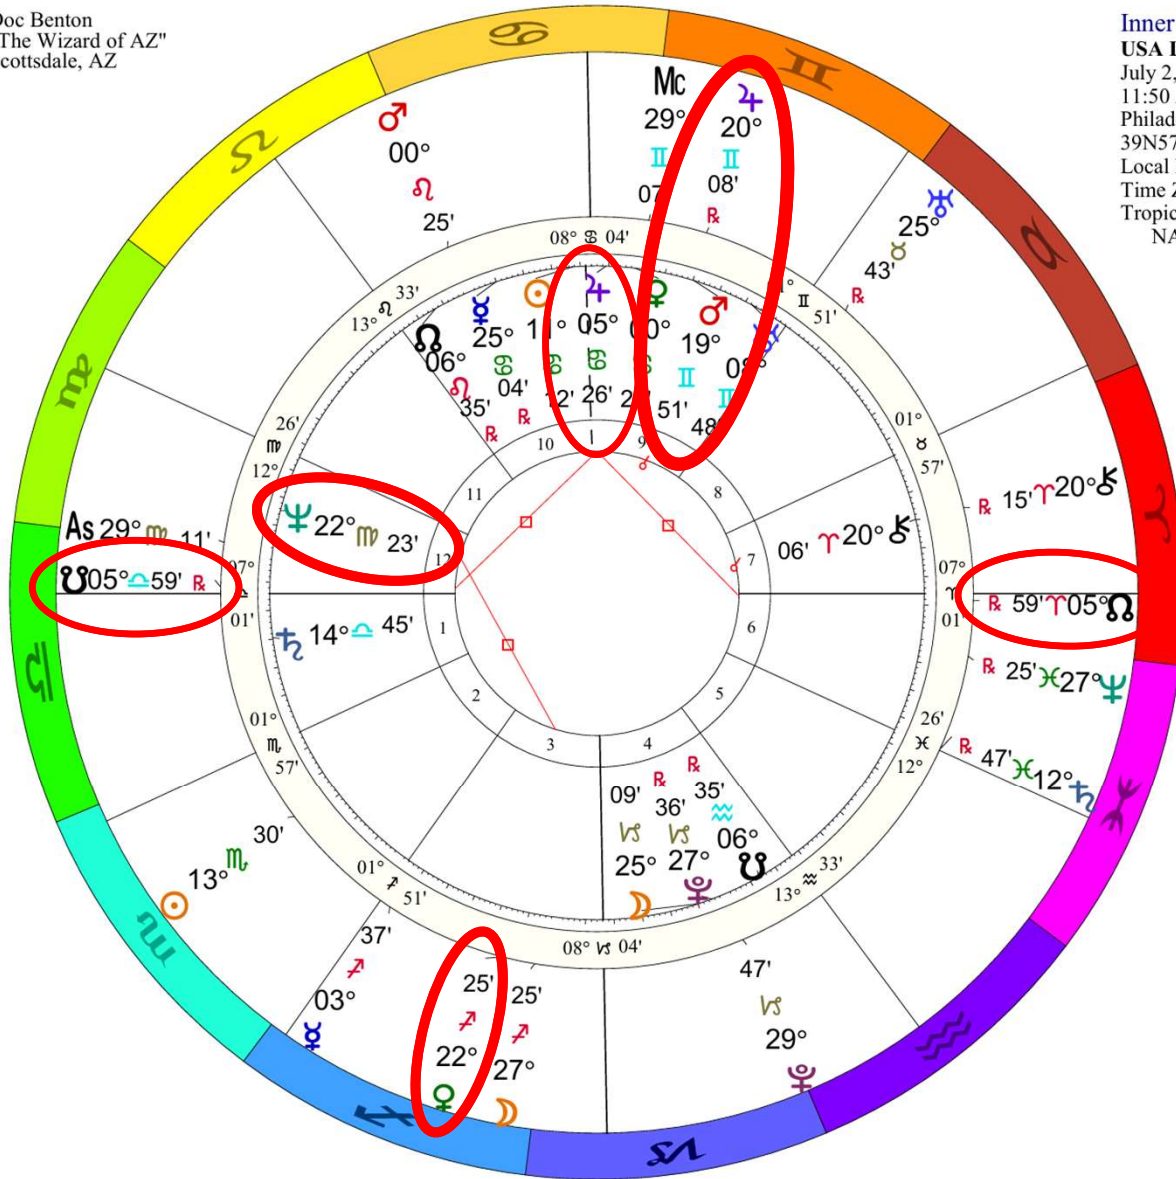

Doc Benton
"The Wizard of AZ"
Scottsdale, AZ

Inner Ring:
USA Libra
July 2, 1776
11:50 AM
Philadelphia, PA
39N57'08" 75W09'51"
Local Mean Time
Time Zone: 0 hours West
Tropical Regiomontanus
NATAL CHART

Outer Ring:
Election Day
November 5, 2024
3:23:10 AM
Scottsdale, Arizona
33N30'33" 111W53'54"
Standard Time
Time Zone: 7 hours West
Tropical 0-Aries
NATAL CHART

♃♂♂	0°03's
♄♂♂	0°09'a
♅♂♂	0°16'a
♆♂♂	0°33'a
♇♂♂	0°33'a
♈♂♂	1°02's
♉♂♂	1°02's
♊♂♂	1°12'a
♋♂♂	1°16'a