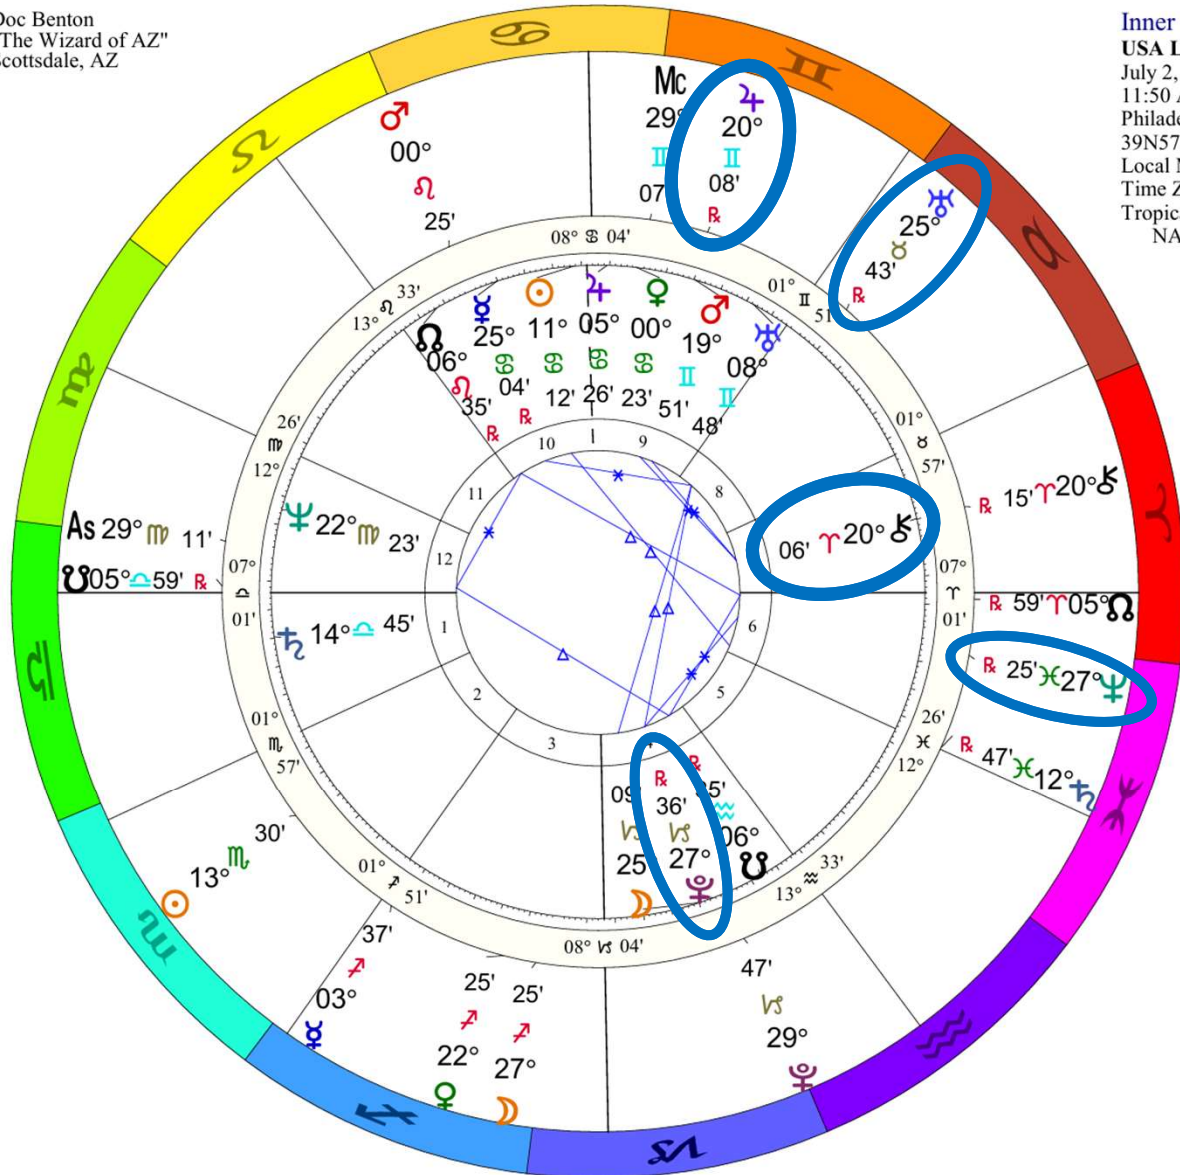

Doc Benton
"The Wizard of AZ"
Scottsdale, AZ

Inner Ring:
USA Libra
July 2, 1776
11:50 AM
Philadelphia, PA
39N57'08" 75W09'51"
Local Mean Time
Time Zone: 0 hours West
Tropical Regiomontanus
NATAL CHART

Outer Ring:
Election Day
November 5, 2024
3:23:10 AM
Scottsdale, Arizona
33N30'33" 111W53'54"
Standard Time
Time Zone: 7 hours West
Tropical 0-Aries
NATAL CHART

♂*♀	0°02'a
♀*♀	0°11'a
♂*♂	0°24'a
♂Δ♂	0°34'a
♂*♂	0°36's
♂*♂	0°36's
♂Δ♂	0°36's
♂*♂	0°40's
♂Δ♂	1°35'a
♀Δ♂	1°35's
♀Δ♂	1°53's