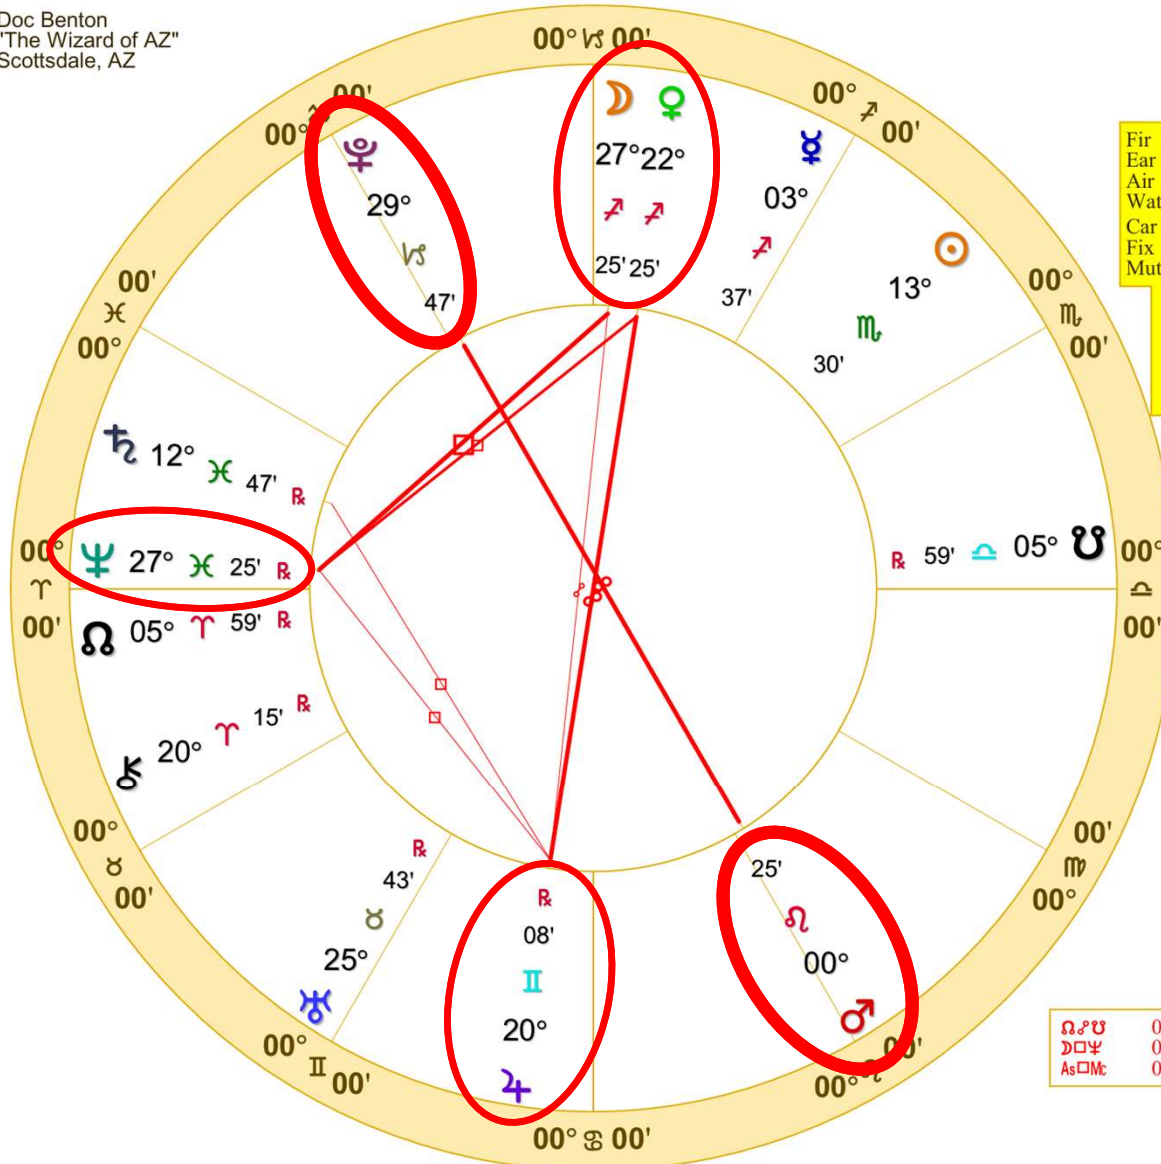

Doc Benton
"The Wizard of AZ"
Scottsdale, AZ

NATAL CHART

Election Day

November 5, 2024
3:23:10 AM
Standard Time
Scottsdale, Arizona
33N30'33" 111W53'54"
Time Zone: 7 hours West
Geocentric
Tropical 0-Aries

Fir	4	0
Ear	2	1
Air	1	0
Wat	3	0
Car	1	0
Fix	3	0
Mut	6	1
P	A	S
L	A	C
A	N	E
N	E	N
E	N	D

	Long.	Decl.	Speed
☉	13 ♍, 29'51"	15 S 53	1 00
☽	27 ♁ 25'17"	28 S 32	12 37
♃	3 ♁ 37	23 S 10	1 21
♄	22 ♁ 25	25 S 10	1 12
♅	0 ♁ 25	21 N 34	0 20
♆	20 ♀ 08R	22 N 21	0 05R
♇	12 ♁ 47R	8 S 44	0 01R
♈	25 ♁ 43R	18 N 56	0 02R
♉	27 ♁ 25R	2 S 14	0 01R
♊	29 ♁ 47	23 S 23	0 01
♋	20 ♀ 15R	8 N 53	0 02R
♌	5 ♀ 59R	2 N 23	0 06R
♍	29 ♀ 11	0 N 19	0 50
♎	29 ♀ 07	23 N 26	0 54
♏	5 ♁ 59R	2 S 23	0 06R

♁♂♃	0°00'a	♂♃♃	0°38's	♃♃♁	1°46's
♁♁♃	0°00'a	♃♁♁	1°42's	♁♁♁	1°46's
♁♁♁	0°04'a	♁♁♁	1°42's