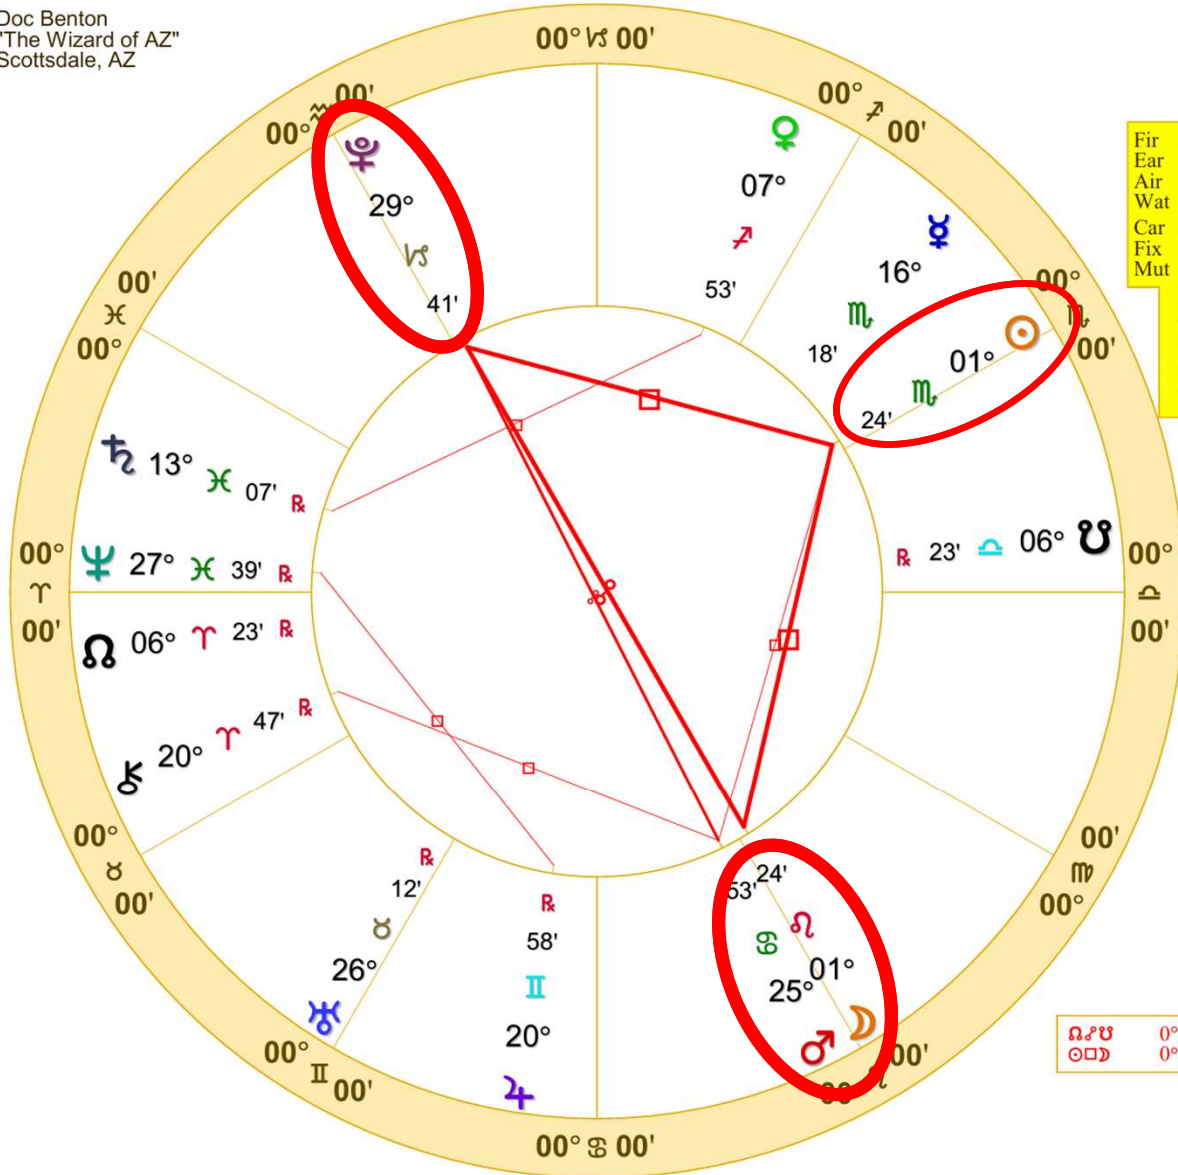

Doc Benton
"The Wizard of AZ"
Scottsdale, AZ

NATAL CHART

3rd Quarter Moon

October 24, 2024
1:02:50 AM
Standard Time
Scottsdale, Arizona
33N30'33" 111W53'54"
Time Zone: 7 hours West
Geocentric
Tropical 0-Aries

Fir	2	1
Ear	2	0
Air	1	0
Wat	5	0
Car	2	0
Fix	4	1
Mut	4	0
	P	A
	L	S
	A	C
	N	E
	N	E
	E	T

	Long.	Decl.	Speed
☉	1 ♍ 24'10"	11 S 58	1 00
☽	1 ♏ 24'10"	24N29	12 40
♃	16 ♍ 18	17 S 55	1 30
♄	7 ♌ 53	23 S 02	1 12
♅	25 ♄ 53	22N06	0 25
♆	20 ♀ 58R	22N25	0 03R
♇	13 ♋ 07R	8 S 37	0 02R
♈	26 ♌ 12R	19N02	0 02R
♄	27 ♋ 39R	2 S 09	0 01R
♅	29 ♋ 41	23 S 24	0 00
♆	20 ♀ 47R	9N06	0 03R
♇	6 ♀ 23R	2N32	0 00R
♈	19 ♏ 45	14N53	0 49
♉	14 ♌ 29	16N11	0 59
♊	6 ♌ 23R	2 S 32	0 00R

♏♌♊	0°00'a	♌♌♌	1°43's	♌♌♌	1°49'a
♏♏♊	0°00'a	♏♏♌	1°43's