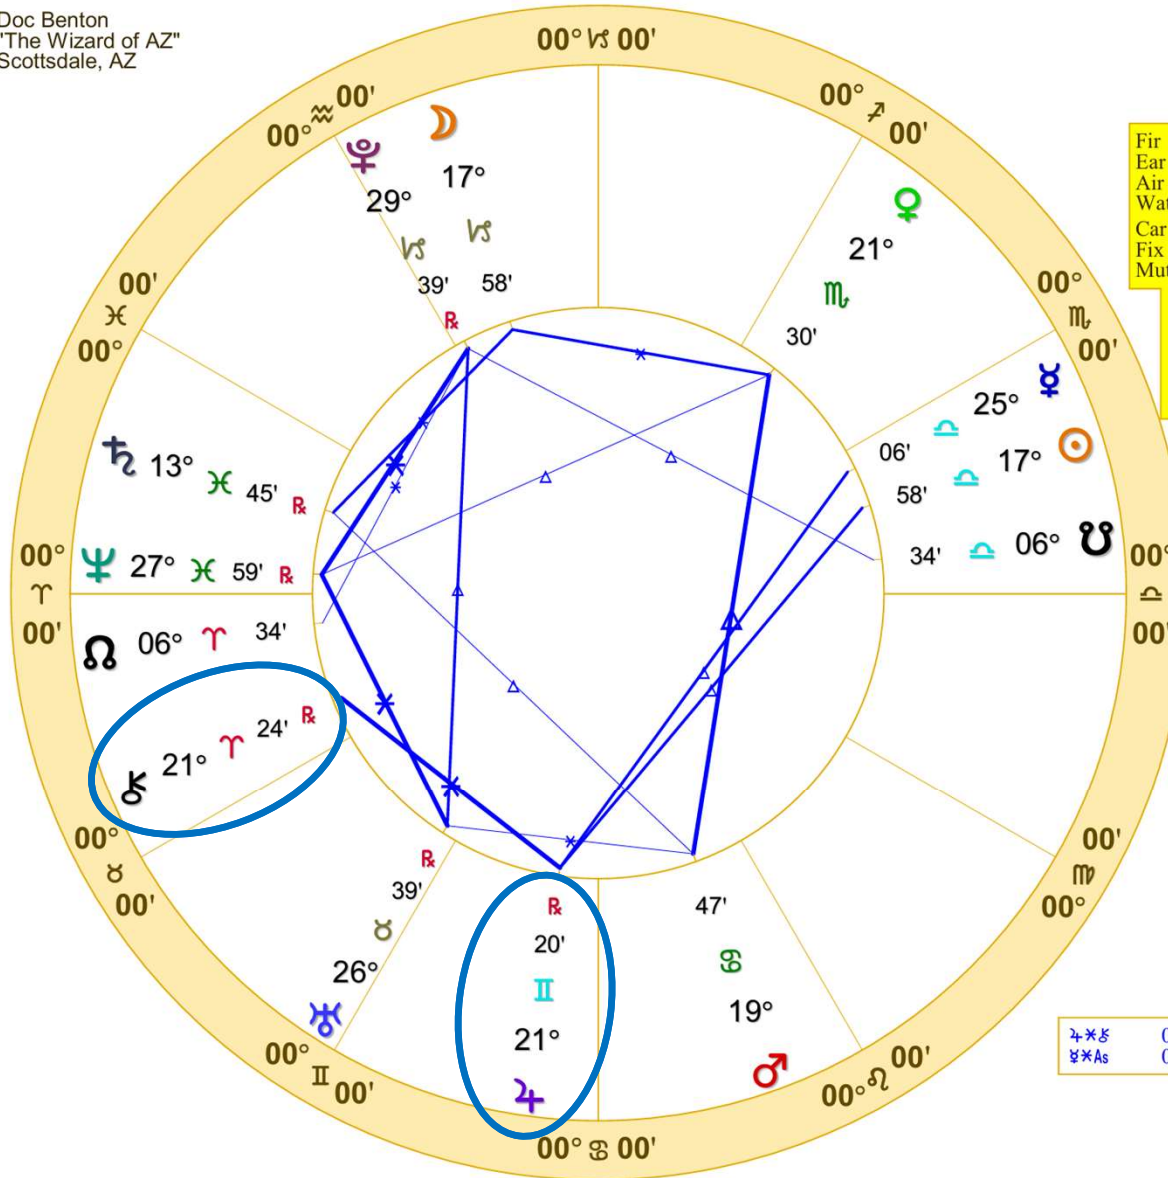

Doc Benton
"The Wizard of AZ"
Scottsdale, AZ

NATAL CHART

1st Quarter Moon

October 10, 2024

11:54:53 AM

Standard Time

Scottsdale, Arizona

33N30'33" 111W53'54"

Time Zone: 7 hours West

Geocentric

Tropical 0-Aries

Fir	0	1
Ear	3	0
Air	3	0
Wat	4	0
Car	5	0
Fix	2	0
Mut	3	1
	P	A
	L	S
	A	C
	N	E
	E	N
	T	D

	Long.	Decl.	Speed
☉	17 57'38"	7 S 03	0.59
☽	17 17'57'38"	27 S 22	13.12
♃	25 06	9 S 27	1.38
♀	21 11'30	18 S 53	1.13
♂	19 04'47	22 N 45	0.29
♄	21 11'20	22 N 26	0.00SR
♅	13 13'45R	8 S 24	0.03R
♆	26 08'39R	19 N 09	0.02R
♇	27 13'59R	2 S 01	0.02R
♈	29 13'39	23 S 25	0.00SR
♉	21 11'24R	9 N 21	0.03R
♊	6 11'34	2 N 36	0.00
♋	25 11'29	23 S 22	0.53
♌	12 06'42	5 S 01	1.04
♍	6 06'34	2 S 36	0.00

♄*♅	0°03'a	♆*♇	1°20's	♀♂♄	1°42's
♆*♇	0°23's	♈*♉	1°40's