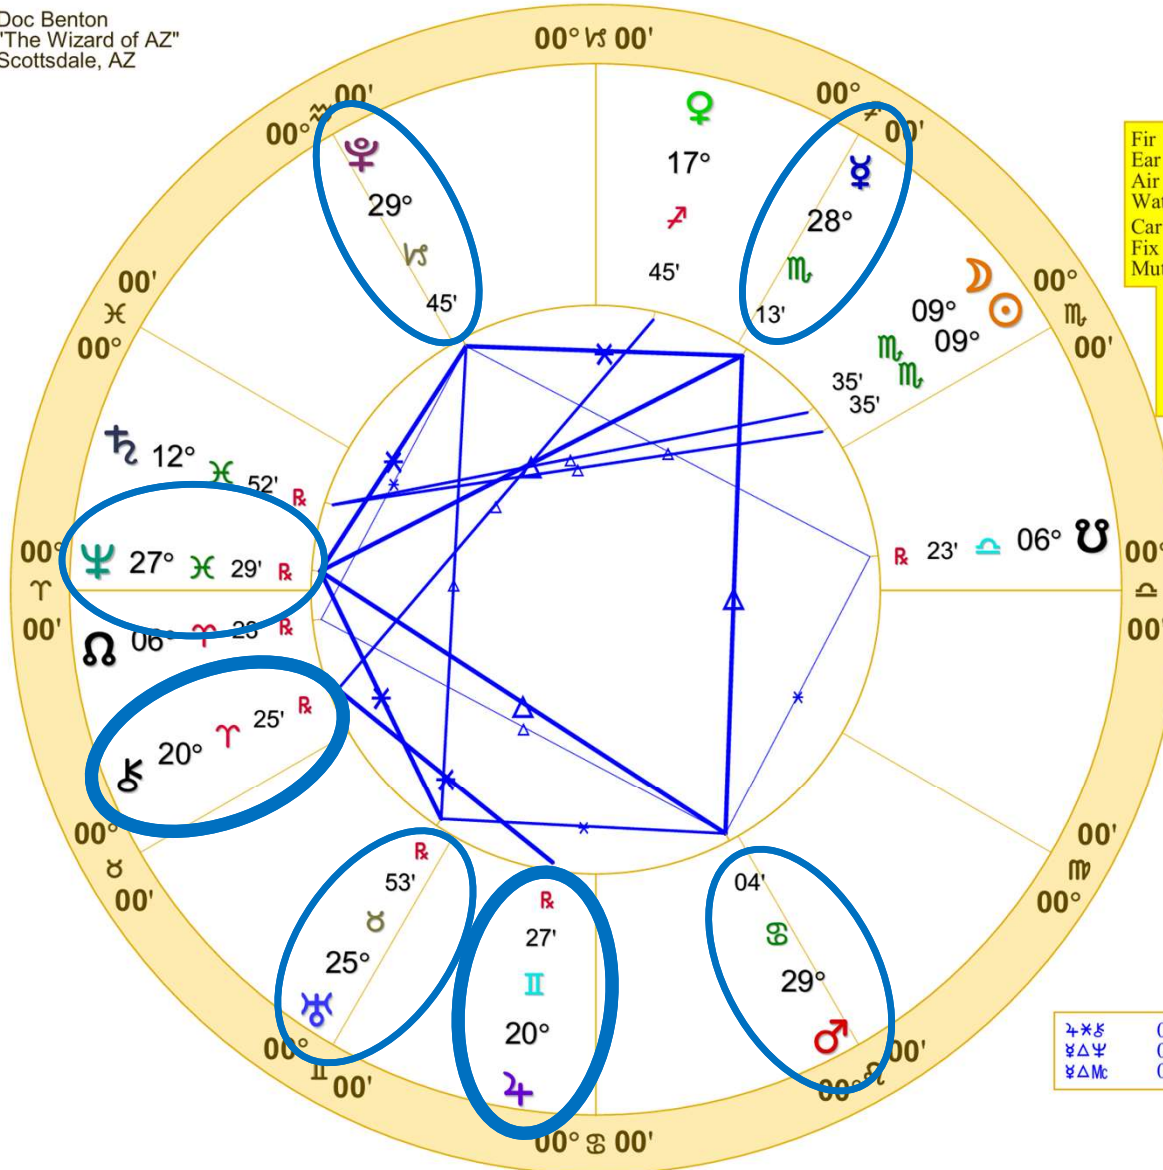

Standard Time

Scottsdale, Arizona

33N30'33" 111W53'54"

Time Zone: 7 hours West

Geocentric

Tropical 0-Aries

Fir	1	0
Ear	2	0
Air	1	1
Wat	6	0
Car	2	1
Fix	4	0
Mut	4	0
P L A S C E N D		
A N N E T		

	Long.	Decl.	Speed
☉	9 M, 35'22"	14 S 41	1 00
☽	9 M, 35'22"	17 S 23	11 58
♃	28 M, 13	21 S 45	1 25
♀	17 ♀ 45	24 S 40	1 12
♂	29 ☾ 04	21 N 43	0 22
♄	20 II 27R	22 N 23	0 05R
♅	12 ♃ 52R	8 S 42	0 01R
♆	25 ☿ 53R	18 N 58	0 02R
♁	27 ♃ 29R	2 S 13	0 01R
♂	29 ♃ 45	23 S 23	0 01
♄	20 ♃ 25R	8 N 57	0 03R
♅	6 ♃ 23R	2 N 32	0 05R
♁	26 ♃ 14	10 S 08	0 49
♃	28 ☾ 59	20 N 22	0 57
♅	6 ♃ 23R	2 S 32	0 05R

♃♄	0°02'a	♄♂	0°51'a	♂♁♂	1°35's
♄♁♂	0°44's	♂♁♃	1°30's	♂*♂	1°37's
♄♁♃	0°46's	♂*♂	1°31'a		

Doc Benton  
 "The Wizard of AZ"  
 Scottsdale, AZ

NATAL CHART

**Election Day**

November 5, 2024  
 3:23:10 AM  
 Standard Time  
 Scottsdale, Arizona  
 33N30'33" 111W53'54"  
 Time Zone: 7 hours West  
 Geocentric  
 Tropical 0-Aries