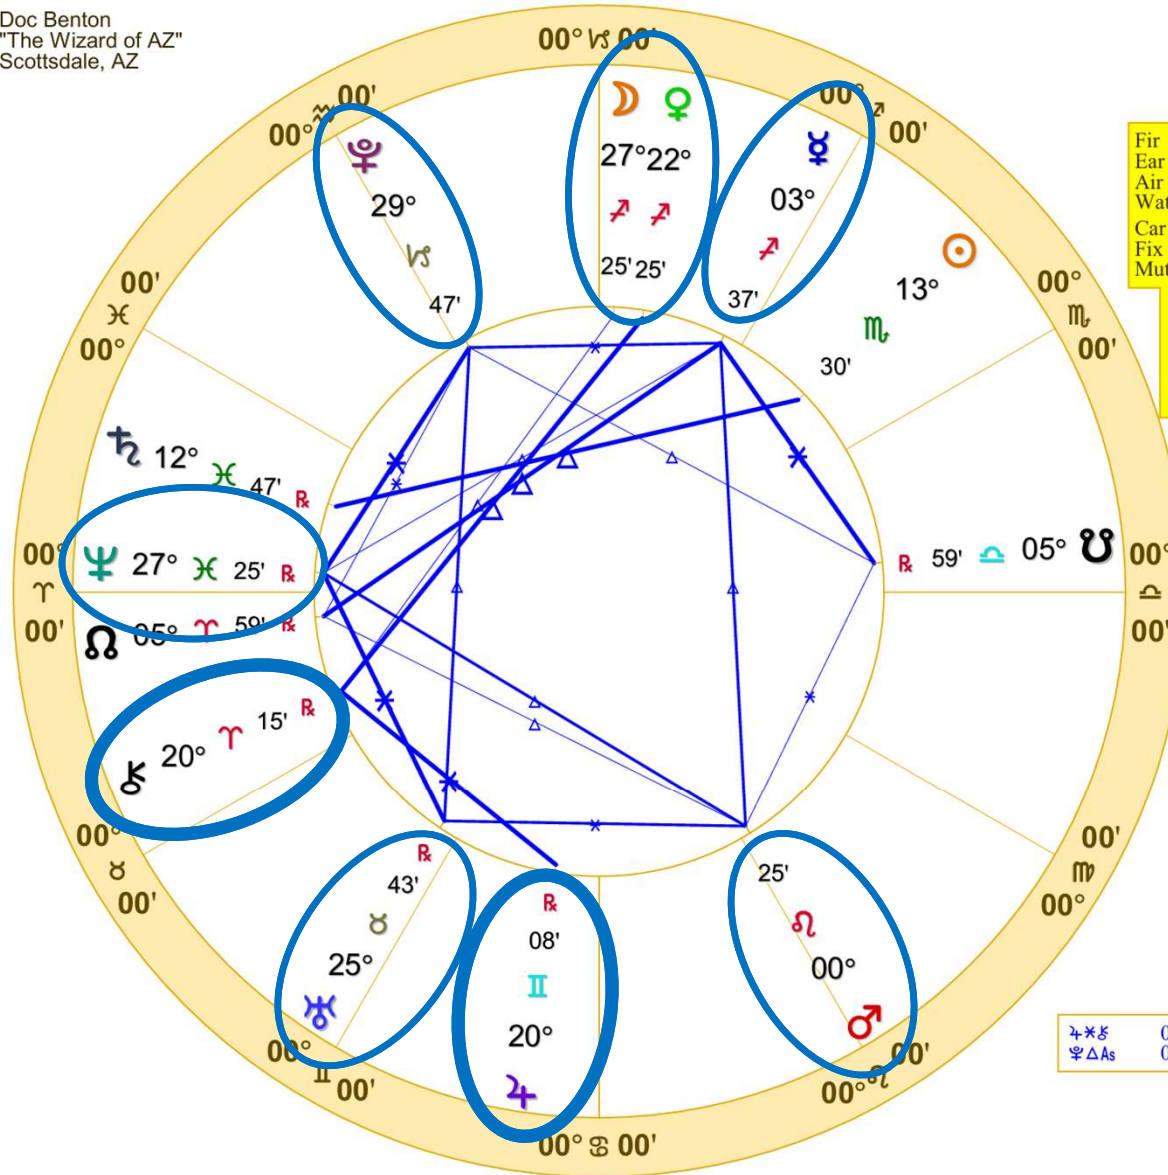

Doc Benton
"The Wizard of AZ"
Scottsdale, AZ

NATAL CHART

Election Day

November 5, 2024
3:23:10 AM
Standard Time
Scottsdale, Arizona
33N30'33" 111W53'54"
Time Zone: 7 hours West
Geocentric
Tropical 0-Aries

Fir	4	0
Ear	2	1
Air	1	0
Wat	3	0
Car	1	0
Fix	3	0
Mut	6	1
P	A	S
L	A	C
A	N	E
N	E	N
E	N	E
T		D

	Long.	Decl.	Speed
☉	13 ♎ 29'51"	15 S 53	1 00
☾	27 ♎ 25'17"	28 S 32	12 37
♃	3 ♎ 37	23 S 10	1 21
♄	22 ♎ 25	25 S 10	1 12
♅	0 ♎ 25	21 N 34	0 20
♆	20 ♎ 08R	22 N 21	0 05R
♇	12 ♎ 47R	8 S 44	0 01R
♈	25 ♎ 43R	18 N 56	0 02R
♉	27 ♎ 25R	2 S 14	0 01R
♊	29 ♎ 47	23 S 23	0 01
♋	20 ♎ 15R	8 N 53	0 02R
♌	5 ♎ 59R	2 N 23	0 06R
♍	29 ♎ 11	0 N 19	0 50
♎	29 ♎ 07	23 N 26	0 54
♏	5 ♎ 59R	2 S 23	0 06R

♃*♄	0°08's	☉Δ♃	0°43's	♆*♄	1°42's
♅Δ♆	0°36'a	♄*♆	1°14'a