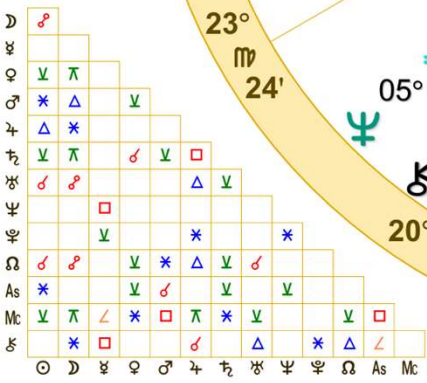

June 14, 1946

10:54 AM EDT

Daylight Saving Time

Queens Cou., Jamaica Hospital Queens

40 N 42 73W48'59"

Time Zone: 5 hours West

Geocentric

Tropical Regiomontanus

Saturn conjunct his Ascendant/Uranus midpoint (7' orb) and his Mars/North Node midpoint.

His erratic, manic personality energizes his disciplined, calculated steps to power and success.

	Long.	Decl.
☉	22 II 55'42"	23 N 15
☽	21 ♃ 12'14"	23 S 11
♃	8 ♃ 52	25 N 09
♀	25 ♃ 44	22 N 50
♂	26 ♃ 47S	13 N 47
♄	17 ♃ 27 R	5 S 35
♅	23 ♃ 49	21 N 30
♆	17 II 54	22 N 57
♁	5 ♃ 51R	0 S 57
♂	10 ♃ 03	23 N 51

Doc Benton
The Wizard of AZ

INAUGURATION DAY 2025

NATAL CHART

Inauguration Day 2025

January 20, 2025
 12:00 PM EST
 Standard Time
 Washington, D.C.
 38N53'42" 77W02'12"
 Time Zone: 5 hours West
 Geocentric
 Tropical Regiomontanus

**The 2025
 Inauguration
 Chart. This is the
 birth chart for
 Trump's 2nd term
 as president.**

	Long.	Decl.
☉	0 53'26"	19 S 58
☽	18 31'33"	8 S 50
♃	18 16	23 S 27
♀	17 38	4 S 29
♂	24 24R	25 N 30
♃	11 II 39R	21 N 39
♅	16 15	7 S 13
♆	23 18R	18 N 22
♇	27 40	2 S 06
♁	1 41	23 S 00