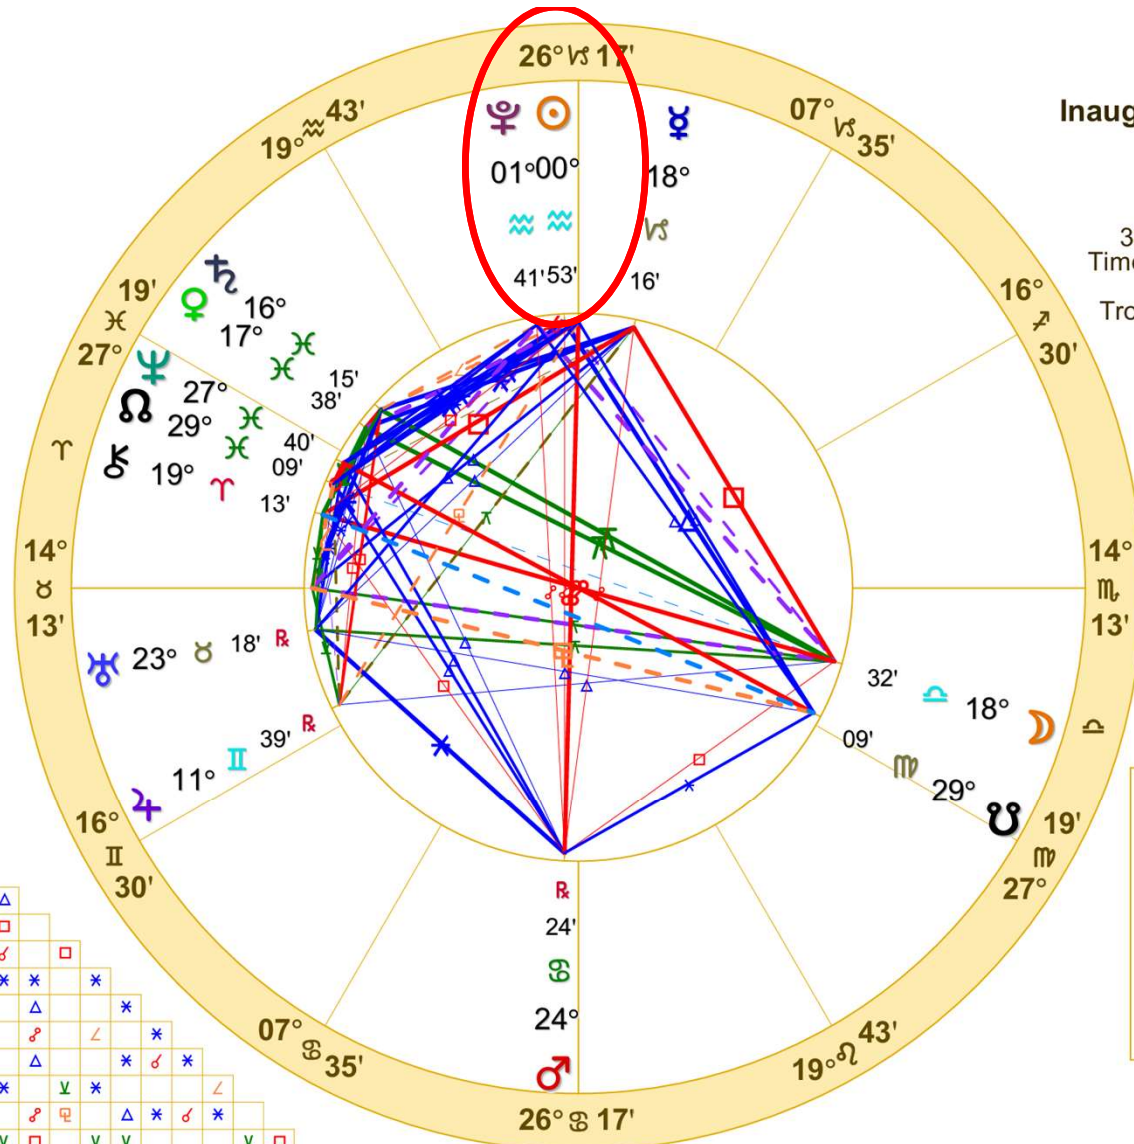

NATAL CHART

Inauguration Day 2025

January 20, 2025
12:00 PM EST
Standard Time
Washington, D.C.
38N53'42" 77W02'12"
Time Zone: 5 hours West
Geocentric
Tropical Regiomontanus

**Sun/Pluto/Midhe
ven conjunct**

**This will likely
be a powerful,
bellicose
presidency that
will seek to
overpower
others.**

	Long.	Decl.
☉	0° 53' 26"	19 S 58
☽	18° 31' 33"	8 S 50
♃	18° 16'	23 S 27
♀	17° 38'	4 S 29
♂	24° 24' R	25 N 30
♄	11° 39' R	21 N 39
♅	16° 15'	7 S 13
♆	23° 18' R	18 N 22
♁	27° 40'	2 S 06
♁	1° 41'	23 S 00

Doc Benton
The Wizard of AZ