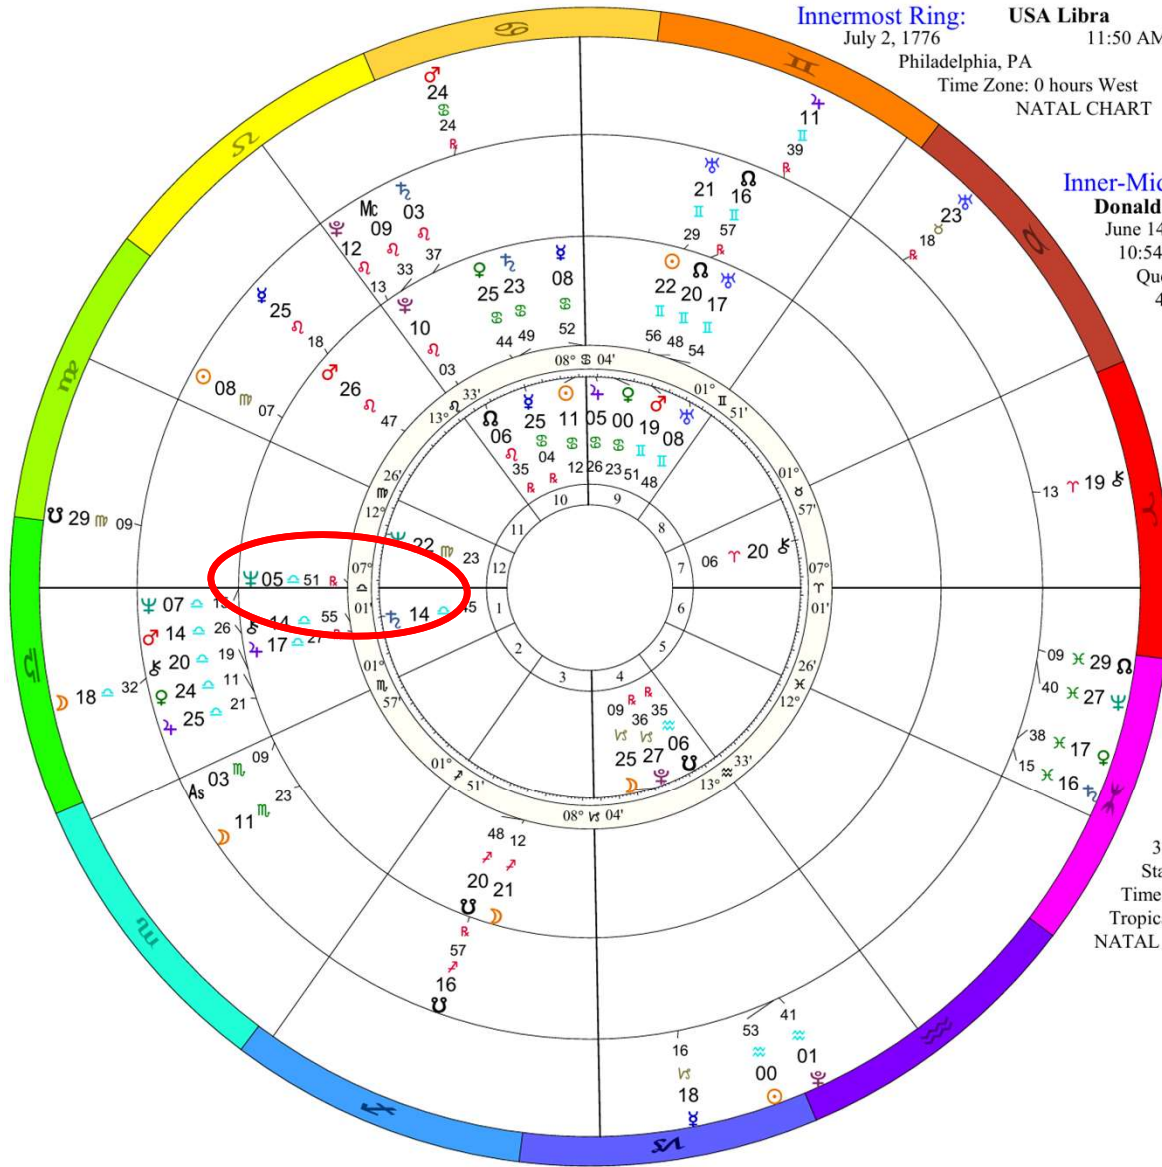

Innermost Ring: USA Libra
July 2, 1776 11:50 AM LMT
Philadelphia, PA
Time Zone: 0 hours West
NATAL CHART

Local Mean Time
39N57'08" 75W09'51"
Tropical Regiomontanus

Inner-Middle Ring: Donald Trump
June 14, 1946
10:54 AM EDT Daylight Saving Time
Queens Cou, Jamaica Hospital Queens
40 N 42 73W48'59"
Time Zone: 5 hours West
Tropical Regiomontanus
NATAL CHART

Outer-Middle Ring: Donald Trump
Calc: September 1, 1946
4:10:21 AM GMT
Queens Cou, Jamaica Hospital Queens
40 N 42 73W48'59"
Greenwich Mean Time
Time Zone: 0 hours West
Tropical Regiomontanus
Secondary Progression, Solar Arc MC
Method, for January 1, 2025 at 12:00
PM GMT

Outermost Ring: Inauguration Day 2025
January 20, 2025
12:00 PM EST
Washington, D.C.
38N53'42" 77W02'12"
Standard Time
Time Zone: 5 hours West
Tropical Regiomontanus
NATAL CHART

**Trump's Neptune
conjunct the
Ascendant of the
USA chart.**

**Trump has the
ability to mesmerize
many Americans.**

Doc Benton

The Wizard of AZ