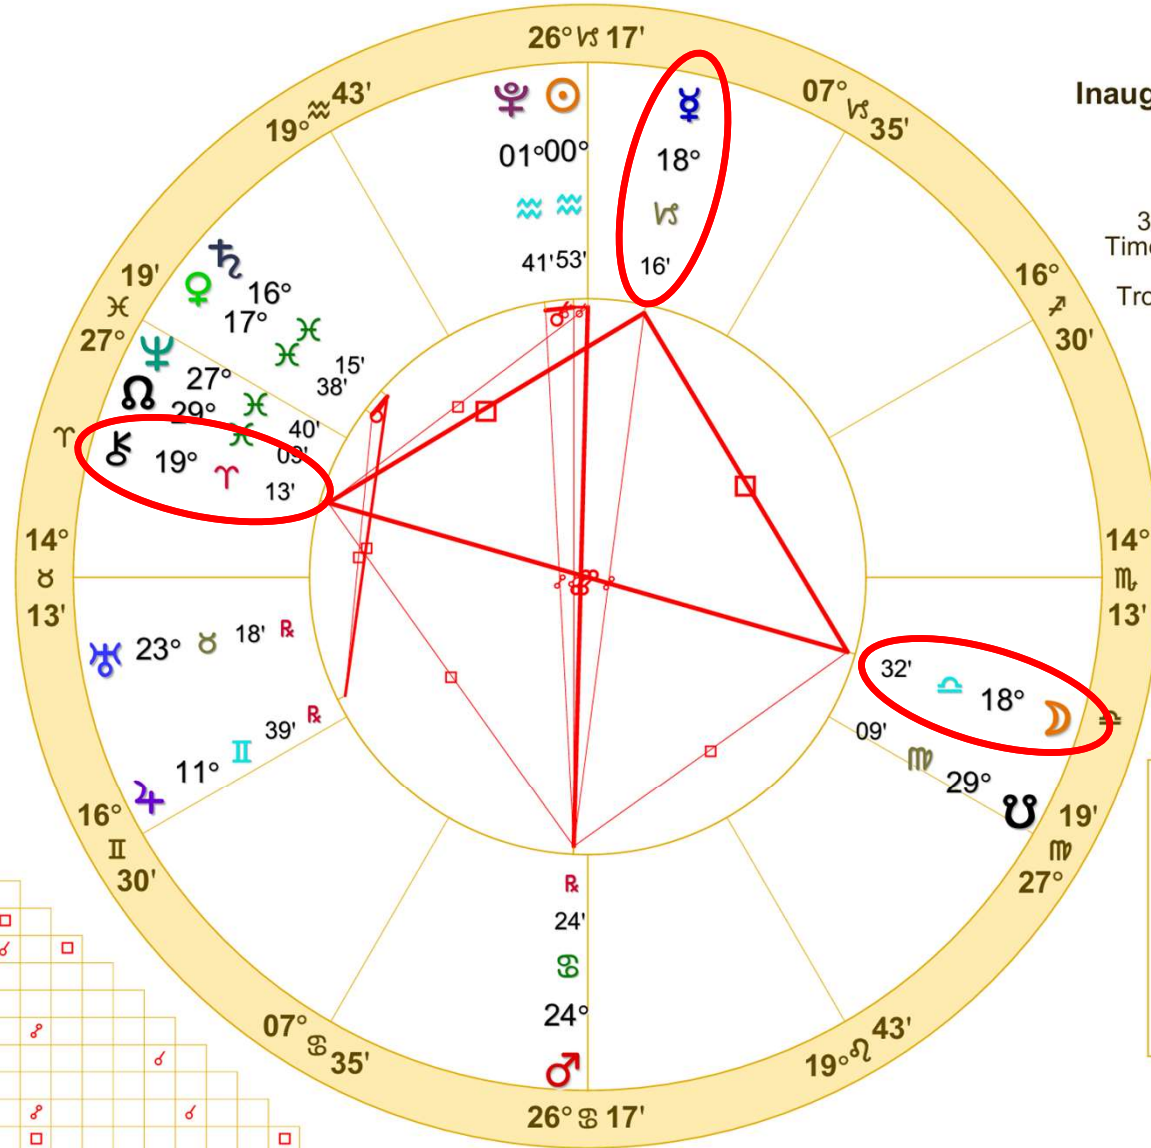

NATAL CHART

Inauguration Day 2025

January 20, 2025
12:00 PM EST
Standard Time
Washington, D.C.
38N53'42" 77W02'12"
Time Zone: 5 hours West
Geocentric
Tropical Regiomontanus

A t-square involving Moon, Chiron, and Mercury.

Wounding and self-undoing (Chiron in 12th House) will likely affect the public (Moon), foreign relations (Mercury in 9th House), finances (Mercury rules 2nd House), and workers (Mercury rules 6th House). Mercury also rules commerce.

	Long.	Decl.
☉	0 53'26"	19 S 58
☽	18 31'33"	8 S 50
♃	18 16	23 S 27
♀	17 38	4 S 29
♁	24 24R	25N 30
♂	11 II 39R	21N 39
♆	16 15	7 S 13
♅	23 18R	18N 22
♄	27 40	2 S 06
♁	1 41	23 S 00

Doc Benton
The Wizard of AZ