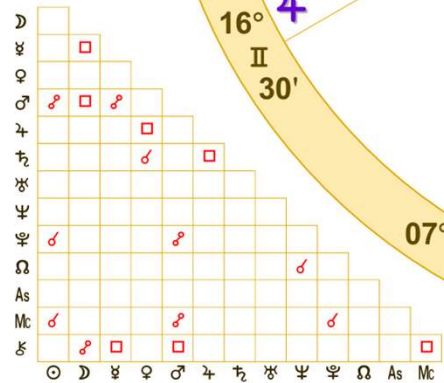

NATAL CHART

Inauguration Day 2025

January 20, 2025
12:00 PM EST
Standard Time
Washington, D.C.
38N53'42" 77W02'12"
Time Zone: 5 hours West
Geocentric
Tropical Regiomontanus

**Mars in Cancer
conjunct the
cusp of the 4th
House.**

People might feel
angry or insecure
over the next four
years.

	Long.	Decl.
☉	0 53'26"	19 S 58
☽	18 31'33"	8 S 50
♃	18 16	23 S 27
♀	17 38	4 S 29
♂	24 24R	25N 30
♄	11 II 39R	21N 39
♅	16 15	7 S 13
♆	23 18R	18N 22
♁	27 40	2 S 06
♂	1 41	23 S 00

Doc Benton
The Wizard of AZ