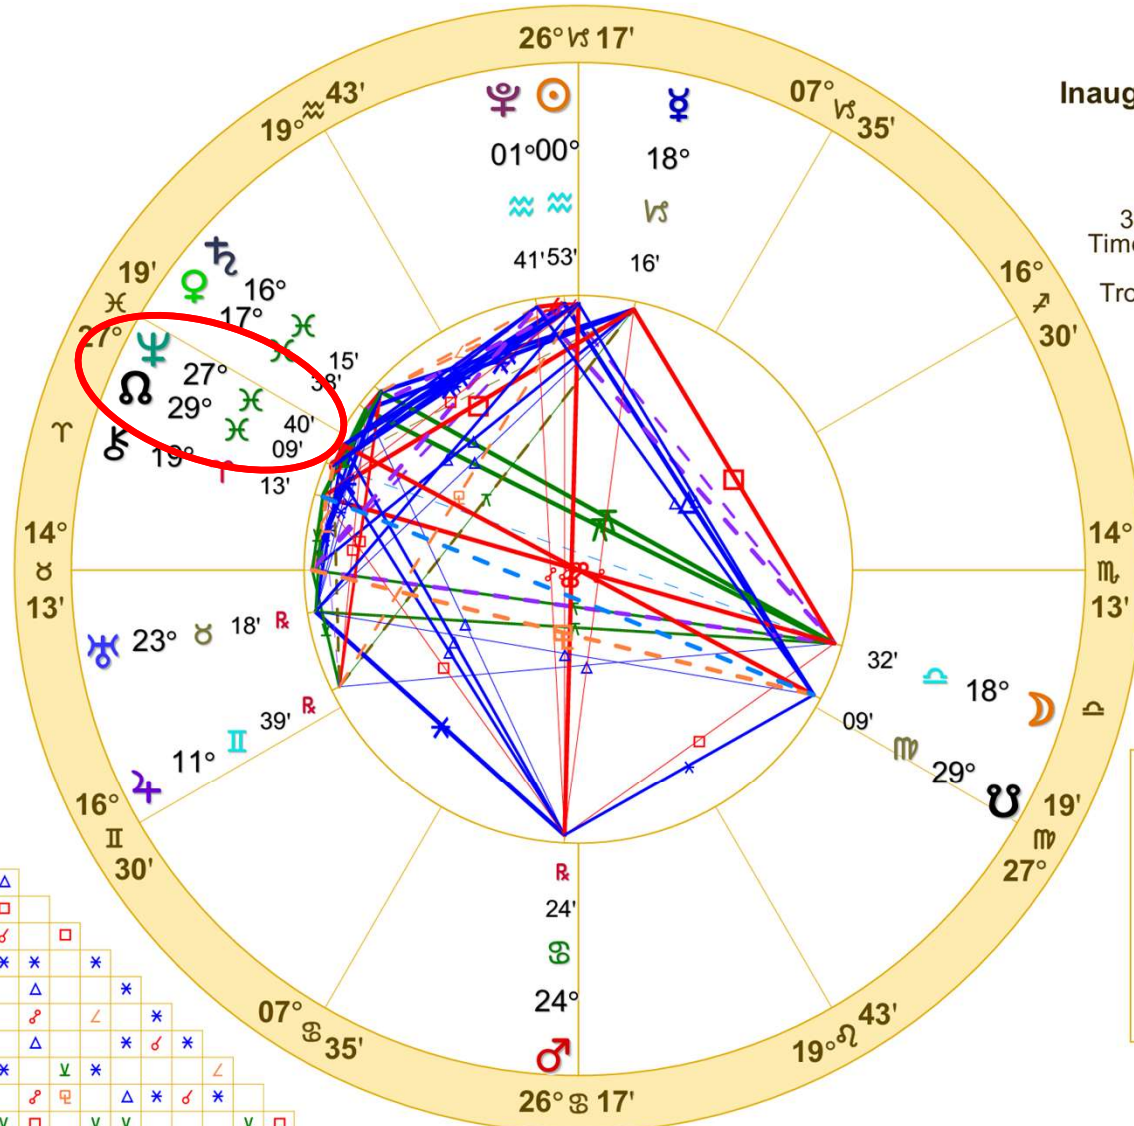

Doc Benton
 The Wizard of AZ

NATAL CHART

Inauguration Day 2025

January 20, 2025
 12:00 PM EST
 Standard Time
 Washington, D.C.
 38N53'42" 77W02'12"
 Time Zone: 5 hours West
 Geocentric
 Tropical Regiomontanus

**Neptune
 conjunct North
 Node in Pisces in
 the 12th House.**

Deception and
 disinformation and
 shady deals will
 probably intensify
 during this
 presidency.

	Long.	Decl.
☉	0° 53' 26"	19 S 58
☾	18° 31' 33"	8 S 50
♃	18° 16'	23 S 27
♀	17° 38'	4 S 29
♂	24° 24' R	25 N 30
♄	11° 39' R	21 N 39
♅	16° 15'	7 S 13
♆	23° 18' R	18 N 22
♇	27° 40'	2 S 06
♁	1° 41'	23 S 00