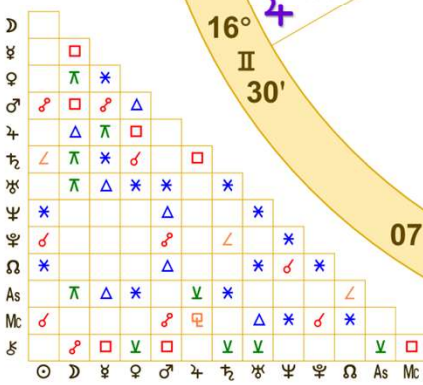

NATAL CHART

Inauguration Day 2025

January 20, 2025
12:00 PM EST
Standard Time
Washington, D.C.
38N53'42" 77W02'12"
Time Zone: 5 hours West
Geocentric
Tropical Regiomontanus

**Sun/Pluto/Midhe
ven conjunct**

**This will likely
be a powerful,
bellicose
presidency that
will seek to
overpower
others.**

	Long.	Decl.
☉	0° 53' 26"	19 S 58
☽	18° 31' 33"	8 S 50
♃	18° 16'	23 S 27
♀	17° 38'	4 S 29
♂	24° 24' R	25 N 30
♄	11° 39' R	21 N 39
♅	16° 15'	7 S 13
♆	23° 18' R	18 N 22
♁	27° 40'	2 S 06
♁	1° 41'	23 S 00

Doc Benton
The Wizard of AZ