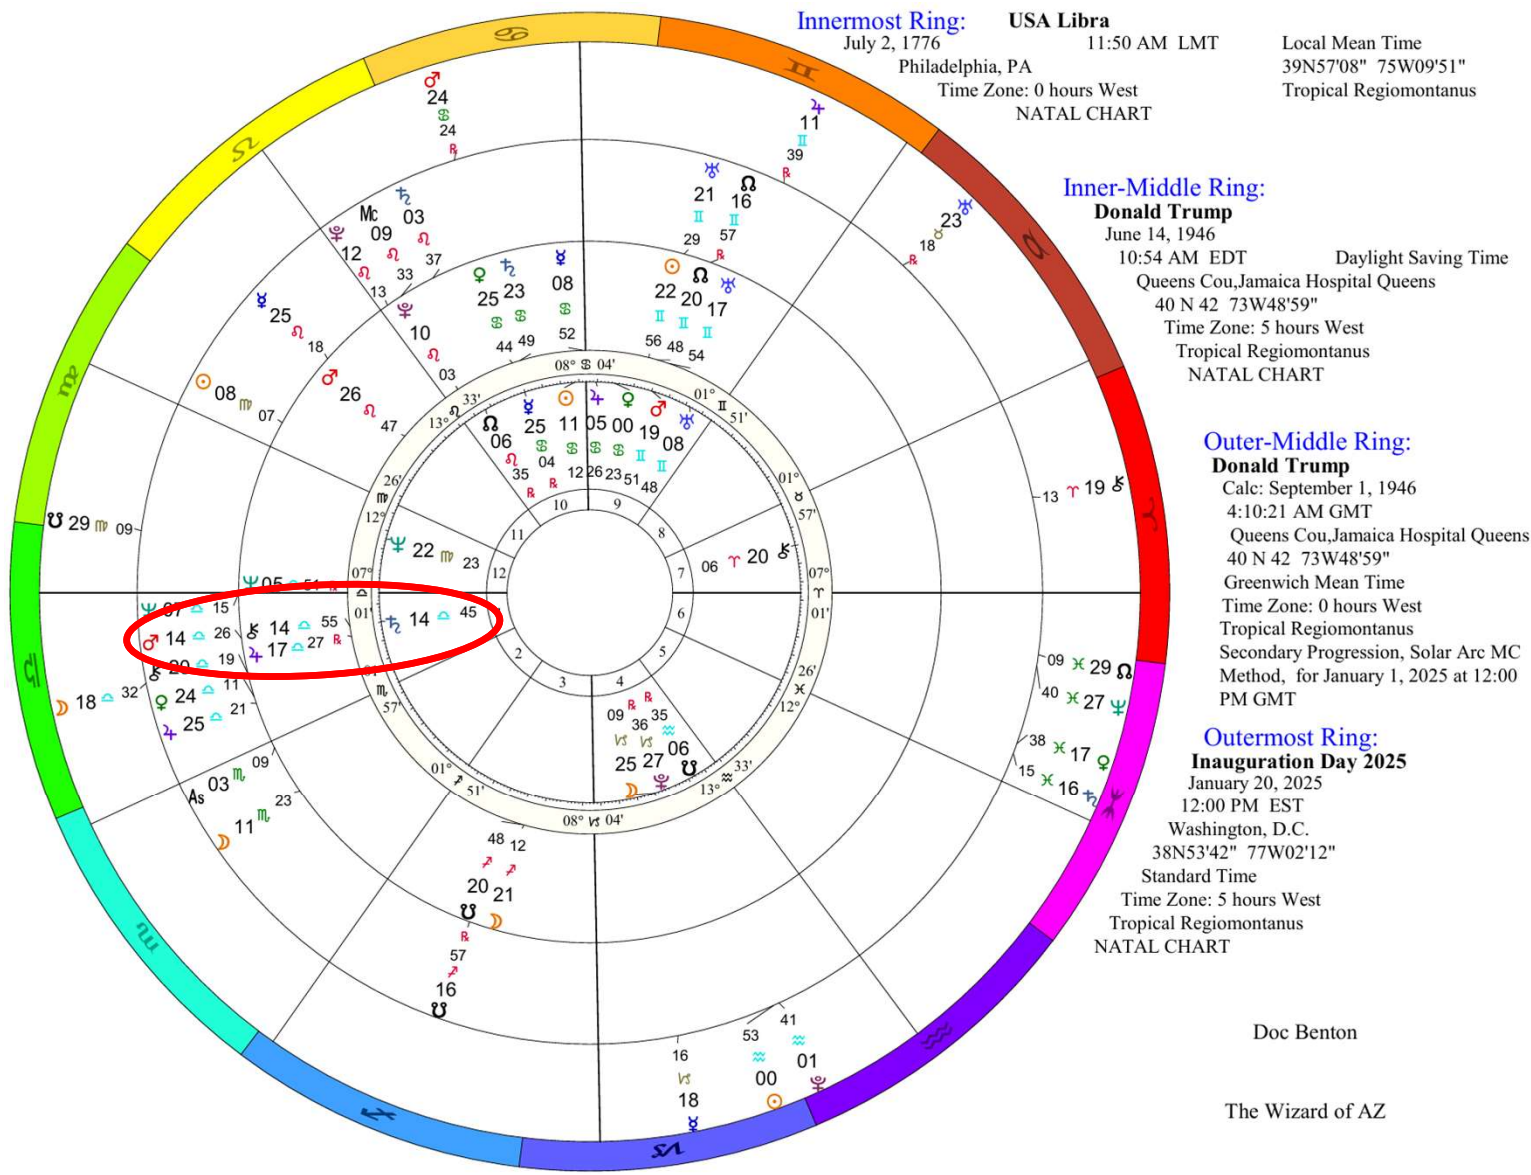

Trump's progressed Mars conjunct his natal Chiron conjunct the USA Saturn.

Trump will even more actively wound the structure of American democracy or "drain the swamp," depending on your point of view.

Doc Benton

The Wizard of AZ