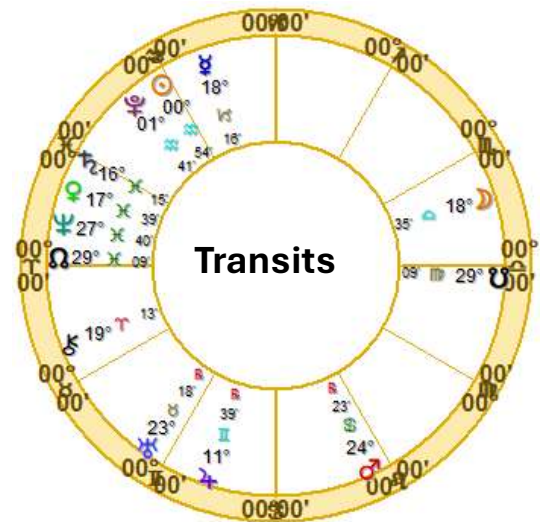

**Transiting Chiron
conjunct the USA
Chiron in the 7th
House.**

**Trump will likely
wind up wounding
others – either
people in America
or other nations.**

TRANSITS TO THE INAUGURATION CHART

	2025												2026												2027												2028											
	F	M	A	M	J	J	A	S	O	N	D	J	F	M	A	M	J	J	A	S	O	N	D	J	F	M	A	M	J	J	A	S	O	N	D	J	F	M	A	M	J	J	A	S	O	N	D	J

♁♂♃ Tr-Na

E L 6/27 E 12/17

PROGRESSIONS & TRANSITS TO AMERICA'S CHART

	2025												2026												2027												2028											
	F	M	A	M	J	J	A	S	O	N	D	J	F	M	A	M	J	J	A	S	O	N	D	J	F	M	A	M	J	J	A	S	O	N	D	J	F	M	A	M	J	J	A	S	O	N	D	J
♁♂♁ Tr-Na	2/17																																															
♁♁♀ Tr-Na				E X L 5/18						E X L 10/13						E X L 3/20																																
♁♁♃ Tr-Na				E L 5/20						E L 10/11						E L 3/22																																
♁♁♅ Tr-Na													E X L 5/2						E X L 11/11						E X L 3/2																							
♁♁♄ Tr-Na																																					E X L 6/28						X L 9/25					