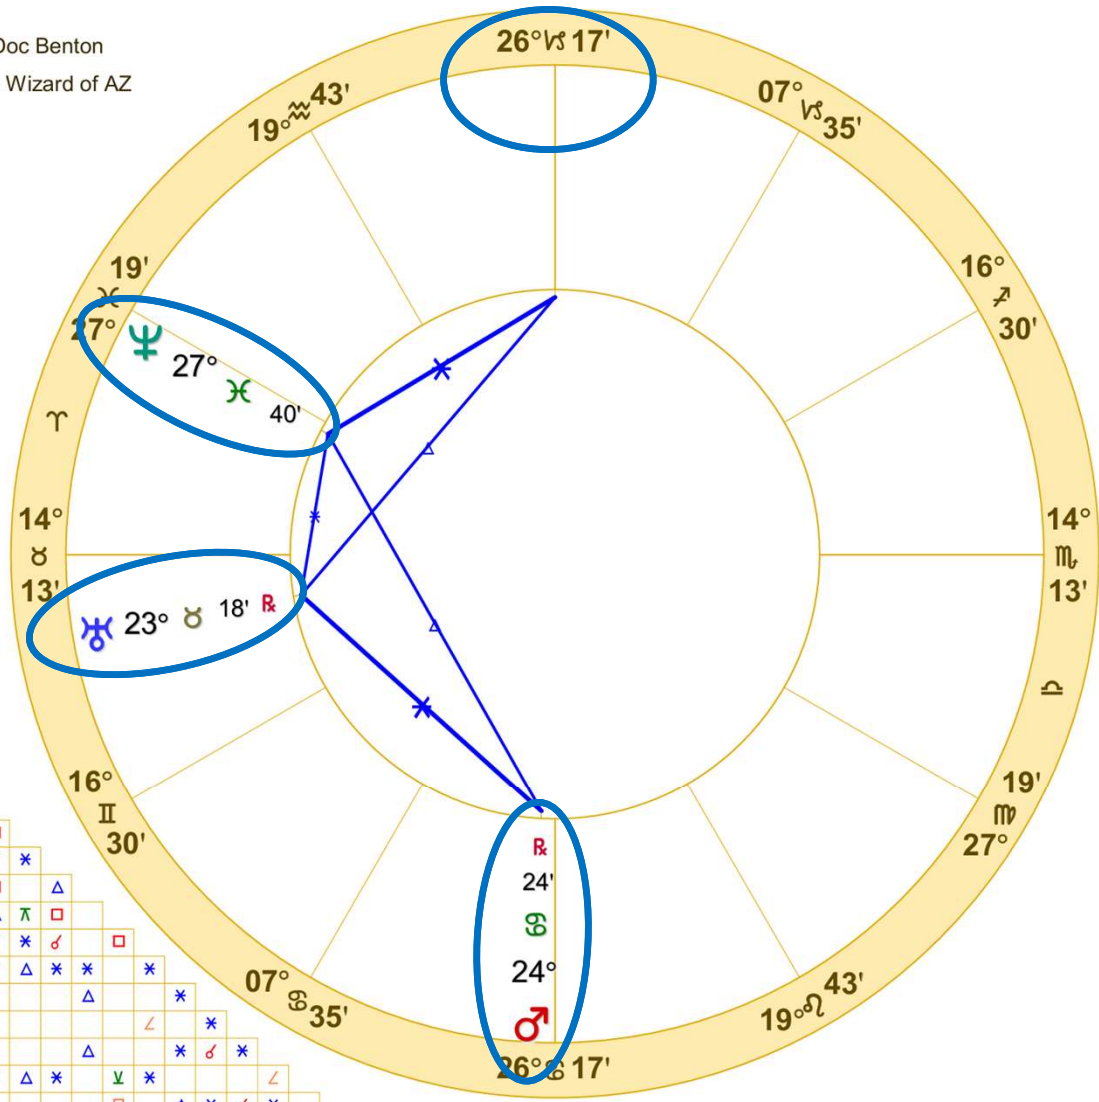

Doc Benton
The Wizard of AZ

NATAL CHART
Inauguration Day 2025
January 20, 2025
12:00 PM EST
Standard Time
Washington, D.C.
38N53'42" 77W02'12"
Time Zone: 5 hours West
Geocentric
Tropical Regiomontanus

Two Mini-Grand Trines involving Mars, Uranus, Neptune, and Midheaven.

	Long.	Decl.
☉	0° 53' 26"	19 S 58
☽	18° 31' 33"	8 S 50
♃	18° 16'	23 S 27
♀	17° 38'	4 S 29
♂	24° 24° R	25 N 30
♄	11° 39° R	21 N 39
♅	16° 15'	7 S 13
♆	23° 18° R	18 N 22
♁	27° 40'	2 S 06
♂	1° 41'	23 S 00

Again, Trump's personal vision and plans to be a disruptor may meet with some approval from the people while enhancing his own status.

☽☉	0° 16' s	♃♁♆	2° 58' a
☽ B Sep ♀	0° 18' a	☉*♁	3° 13' s
☉♁♃	0° 22' a	♂♁♁	3° 17' s
♃♁♁	0° 26' a	♁*♁	4° 01' s
☉ B Sep ☽	0° 30' s	♁♁♆	4° 05' a
♁ B Qnt ♃	0° 37' s	♁*♁	4° 22' s
♁*♀	0° 37' s	♃☉♃	4° 36' s
☉♁♁	0° 48' a	♁♁♁	4° 47' a
♁♁♀	0° 53' s	♁♁♁	5° 03' a
♁♁♆	0° 58' a	♁♁♆	5° 10' a
♃ Sept ♆	1° 00' a	♀*♁	5° 40' a
♁*♁	1° 05' a	♁☉♁	5° 52' a
♁ B Qnt ♁	1° 13' s	♀☉♃	6° 00' s
♀♁♃	1° 23' s	♁♁♃	6° 37' s
♀♁♆	1° 35' a	♀♁♁	6° 45' a
♁*♃	2° 00' s	♁♁♃	6° 53' s
♁♁♃	2° 16' s	♃*♁	7° 03' a