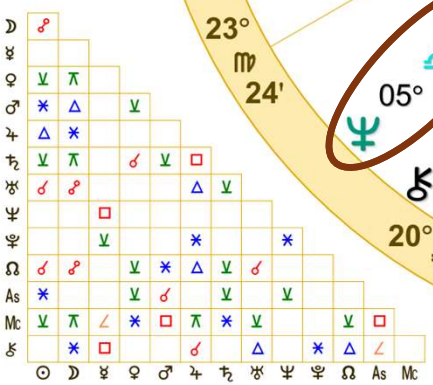

40 N 42 73W48'59"

Time Zone: 5 hours West

Geocentric

Tropical Regiomontanus

Pluto, ruler of the 4th House, in his 12th House.

He likes to keep details of his family and his real estate empire private.

	Long.	Decl.
☉	22 II 55'42"	23 N 15
☽	21 ♍ 12'14"	23 S 11
♃	8 ♄ 52	25 N 09
♀	25 ♁ 44	22 N 50
♂	26 ♏ 47S	13 N 47
♄	17 ♌ 27 R	5 S 35
♅	23 ♁ 49	21 N 30
♆	17 II 54	22 N 57
♁	5 ♌ 51R	0 S 57
♂	10 ♏ 03	23 N 51

Doc Benton

The Wizard of AZ

NATAL CHART

Donald Trump

June 14, 1946

10:54 AM EDT

Daylight Saving Time

Queens Cou., Jamaica Hospital Queens

40 N 42 73W48'59"

Time Zone: 5 hours West

Geocentric

Tropical Regiomontanus

	Long.	Decl.
☉	22 II 55'42"	23 N 15
☽	21 ♃ 12'14"	23 S 11
♃	8 ♃ 52	25 N 09
♀	25 ♃ 44	22 N 50
♂	26 ♃ 47S	13 N 47
♄	17 ♃ 27 R	5 S 35
♅	23 ♃ 49	21 N 30
♆	17 II 54	22 N 57
♁	5 ♃ 51R	0 S 57
♂	10 ♃ 03	23 N 51

Doc Benton
The Wizard of AZ

**Ascendant
conjunct his
Saturn/Neptune
midpoint (8' orb),**

His personality works with his disciplined drive for success to realize his financial dreams.

NATAL CHART

Donald Trump