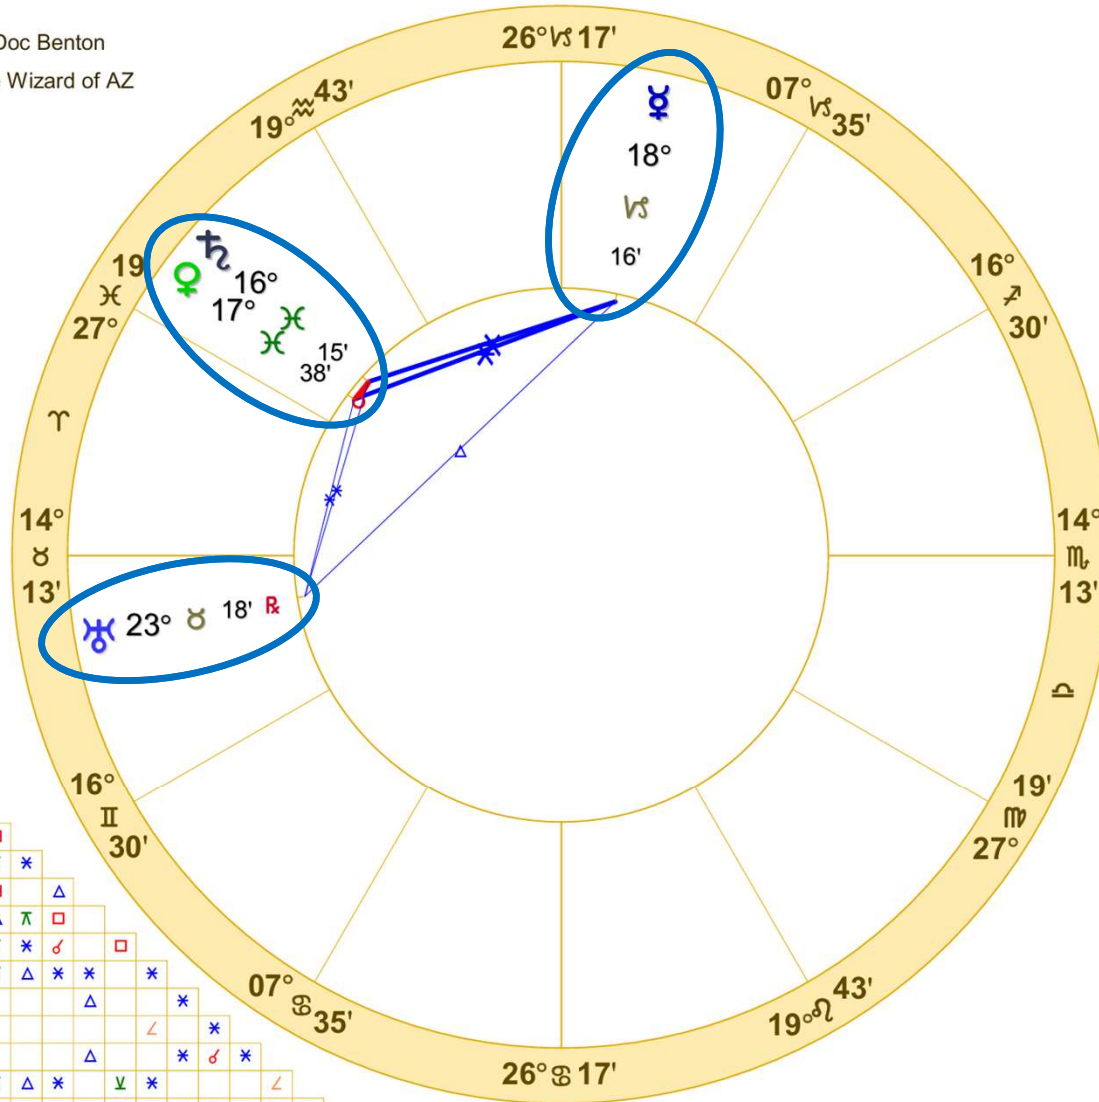

Doc Benton
 The Wizard of AZ

NATAL CHART

Inauguration Day 2025

January 20, 2025
 12:00 PM EST
 Standard Time
 Washington, D.C.
 38N53'42" 77W02'12"
 Time Zone: 5 hours West
 Geocentric
 Tropical Regiomontanus

**Jupiter in Gemini
 square Saturn in
 Pisces**

The divide between
 progressives and
 conservatives will
 likely continue during
 the Trump
 administration.

	Long.	Decl.
☉	0 53'26"	19 S 58
☽	18 31'33"	8 S 50
♃	18 16	23 S 27
♀	17 38	4 S 29
♁	24 24R	25N 30
♂	11 II 39R	21N 39
♅	16 15	7 S 13
♆	23 18R	18N 22
♁	27 40	2 S 06
♁	1 41	23 S 00

Doc Benton
 The Wizard of AZ

Doc Benton
The Wizard of AZ

NATAL CHART

Inauguration Day 2025
January 20, 2025
12:00 PM EST
Standard Time
Washington, D.C.
38N53'42" 77W02'12"
Time Zone: 5 hours West
Geocentric
Tropical Regiomontanus