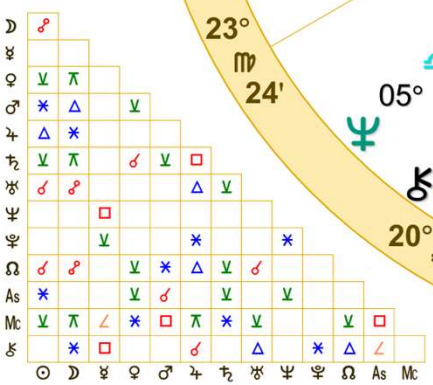

Doc Benton
The Wizard of AZ

NATAL CHART

Donald Trump

June 14, 1946

10:54 AM EDT

Daylight Saving Time

Queens Cou., Jamaica Hospital Queens

40 N 42 73W48'59"

Time Zone: 5 hours West

Geocentric

Tropical Regiomontanus

Venus, ruler of the 10th House, conjunct Saturn in Cancer in the 11th House.

He finds success through collaborating with others, and his status is the one area of his life where he shows discipline. Also, with these planets in Cancer and his Moon in the 4th, real estate is a good fit for him.

	Long.	Decl.
☉	22 II 55'42"	23 N 15
☽	21 ♋ 12'14"	23 S 11
♃	8 ♉ 52	25 N 09
♀	25 ♋ 44	22 N 50
♂	26 ♌ 47S	13 N 47
♄	17 ♌ 27 R	5 S 35
♅	23 ♌ 49	21 N 30
♁	17 II 54	22 N 57
♃	5 ♌ 51R	0 S 57
♁	10 ♌ 03	23 N 51

Doc Benton

The Wizard of AZ

NATAL CHART

Donald Trump

June 14, 1946

10:54 AM EDT

Daylight Saving Time

Queens Cou., Jamaica Hospital Queens