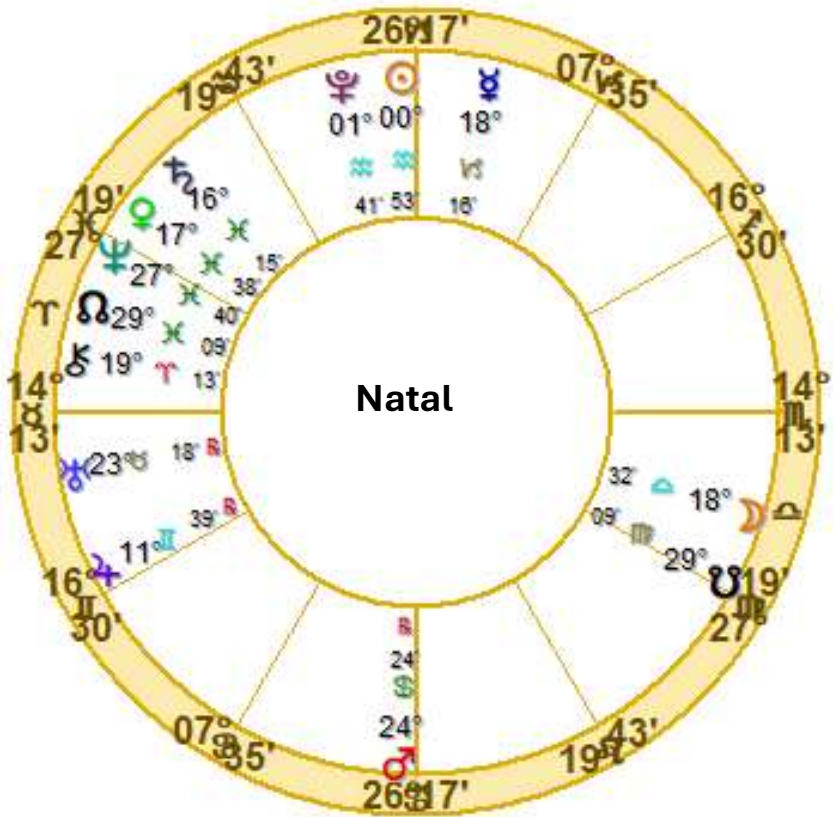

Outermost Ring:

Inauguration Day 2025

January 20, 2025
12:00 PM EST
Washington, D.C.
38N53'42" 77W02'12"
Standard Time
Time Zone: 5 hours West
Tropical Regiomontanus
NATAL CHART

Doc Benton

The Wizard of AZ

**Transiting Chiron
conjunct the USA
Chiron in the 7th
House.**

**Trump will likely
wind up wounding
others – either
people in America
or other nations.**

TRANSITS TO THE INAUGURATION CHART

	2025												2026												2027												2028											
	F	M	A	M	J	J	A	S	O	N	D	J	F	M	A	M	J	J	A	S	O	N	D	J	F	M	A	M	J	J	A	S	O	N	D	J	F	M	A	M	J	J	A	S	O	N	D	J

♁♂♃ Tr-Na

E L 6/27 E 12/17

PROGRESSIONS & TRANSITS TO AMERICA'S CHART

	2025												2026												2027												2028											
	F	M	A	M	J	J	A	S	O	N	D	J	F	M	A	M	J	J	A	S	O	N	D	J	F	M	A	M	J	J	A	S	O	N	D	J	F	M	A	M	J	J	A	S	O	N	D	J
♁♂♁ Tr-Na	2/17																																															
♁♁♀ Tr-Na				E X L 5/18						E X L 10/13						E X L 3/20																																
♁♁♃ Tr-Na				E L 5/20						E L 10/11						E L 3/22																																
♁♁♅ Tr-Na													E X L 5/2						E X L 11/11						E X L 3/2																							
♁♁♄ Tr-Na																																					E X L 6/28						X L 9/25					