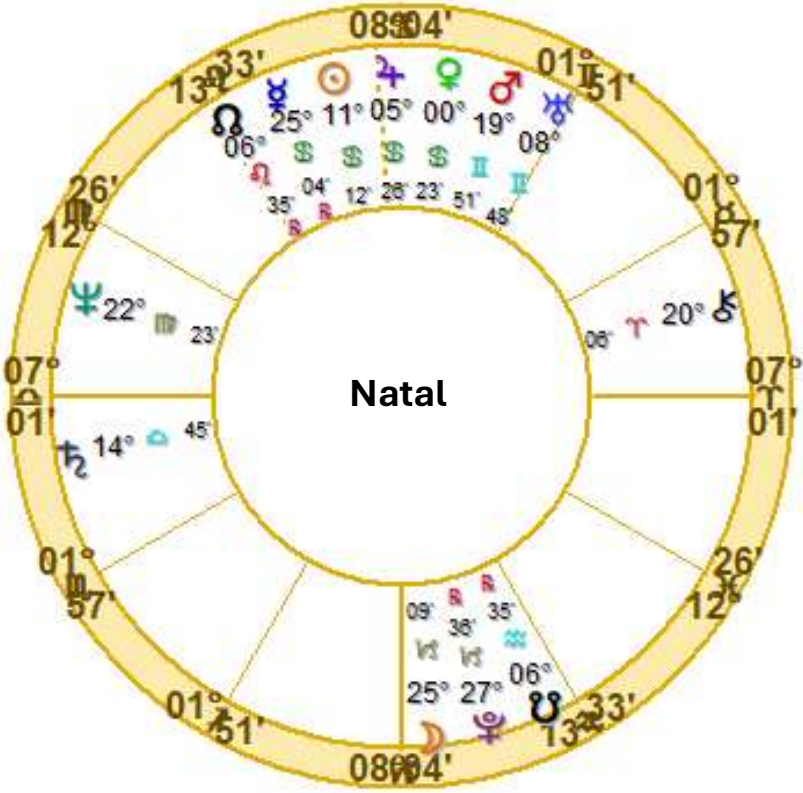

**Transiting Chiron
conjunct the USA
Chiron in the 7th
House.**

**Trump will likely
wind up wounding
others – either
people in America
or other nations.**

TRANSITS TO THE INAUGURATION CHART

	2025												2026												2027												2028											
	F	M	A	M	J	J	A	S	O	N	D	J	F	M	A	M	J	J	A	S	O	N	D	J	F	M	A	M	J	J	A	S	O	N	D	J	F	M	A	M	J	J	A	S	O	N	D	J

♁♂♃ Tr-Na

E L 6/27 E 12/17

PROGRESSIONS & TRANSITS TO AMERICA'S CHART

	2025												2026												2027												2028											
	F	M	A	M	J	J	A	S	O	N	D	J	F	M	A	M	J	J	A	S	O	N	D	J	F	M	A	M	J	J	A	S	O	N	D	J	F	M	A	M	J	J	A	S	O	N	D	J
♁♂♁ Tr-Na	2/17																																															
♁♁♀ Tr-Na				E X L 5/18						E X L 10/13						E X L 3/20																																
♁♁♃ Tr-Na				E L 5/20						E L 10/11						E L 3/22																																
♁♁♅ Tr-Na													E X L 5/2						E X L 11/11						E X L 3/2																							
♁♁♄ Tr-Na																																					E X L 6/28						X L 9/25					

2025												2026												2027												2028											
F	M	A	M	J	J	A	S	O	N	D	J	F	M	A	M	J	J	A	S	O	N	D	J	F	M	A	M	J	J	A	S	O	N	D	J	F	M	A	M	J	J	A	S	O	N	D	J

☾♁♂ Tr-Na E * L E * L E * 2/27 4/17 5/30 7/25 9/11 1/5