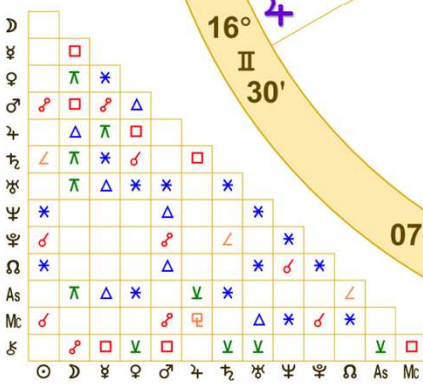

NATAL CHART

Inauguration Day 2025

January 20, 2025
12:00 PM EST
Standard Time
Washington, D.C.
38N53'42" 77W02'12"
Time Zone: 5 hours West
Geocentric
Tropical Regiomontanus

**Neptune
conjunct North
Node in Pisces in
the 12th House.**

Deception and
disinformation and
shady deals will
probably intensify
during this
presidency.

	Long.	Decl.
☉	0° 53' 26"	19 S 58
☾	18° 31' 33"	8 S 50
♃	18° 16'	23 S 27
♀	17° 38'	4 S 29
♂	24° 24' R	25 N 30
♄	11° 39' R	21 N 39
♅	16° 15'	7 S 13
♆	23° 18' R	18 N 22
♇	27° 40'	2 S 06
♁	1° 41'	23 S 00

Doc Benton
The Wizard of AZ