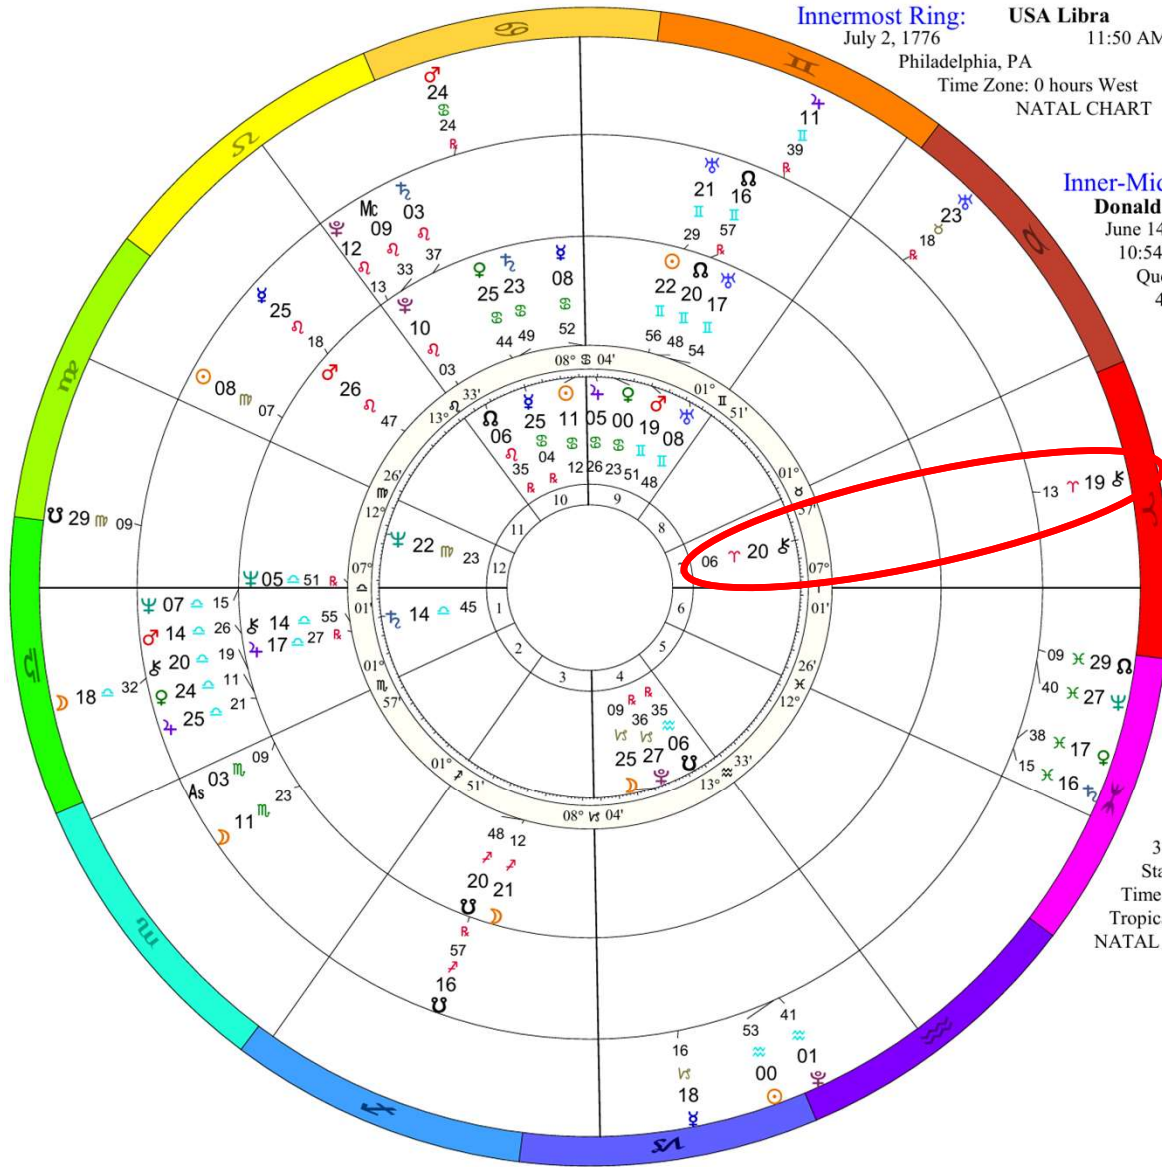

Innermost Ring: USA Libra

July 2, 1776 11:50 AM LMT
Philadelphia, PA
Time Zone: 0 hours West
NATAL CHART

Local Mean Time
39N57'08" 75W09'51"
Tropical Regiomontanus

Inner-Middle Ring:

Donald Trump

June 14, 1946
10:54 AM EDT Daylight Saving Time
Queens Cou, Jamaica Hospital Queens
40 N 42 73W48'59"
Time Zone: 5 hours West
Tropical Regiomontanus
NATAL CHART

Outer-Middle Ring:

Donald Trump

Calc: September 1, 1946
4:10:21 AM GMT
Queens Cou, Jamaica Hospital Queens
40 N 42 73W48'59"
Greenwich Mean Time
Time Zone: 0 hours West
Tropical Regiomontanus
Secondary Progression, Solar Arc MC
Method, for January 1, 2025 at 12:00
PM GMT

Outermost Ring:

Inauguration Day 2025

January 20, 2025
12:00 PM EST
Washington, D.C.
38N53'42" 77W02'12"
Standard Time
Time Zone: 5 hours West
Tropical Regiomontanus
NATAL CHART

Doc Benton

The Wizard of AZ

**Transiting Chiron
conjunct the USA
Chiron in the 7th
House.**

**Trump will likely
wind up wounding
others – either
people in America
or other nations.**