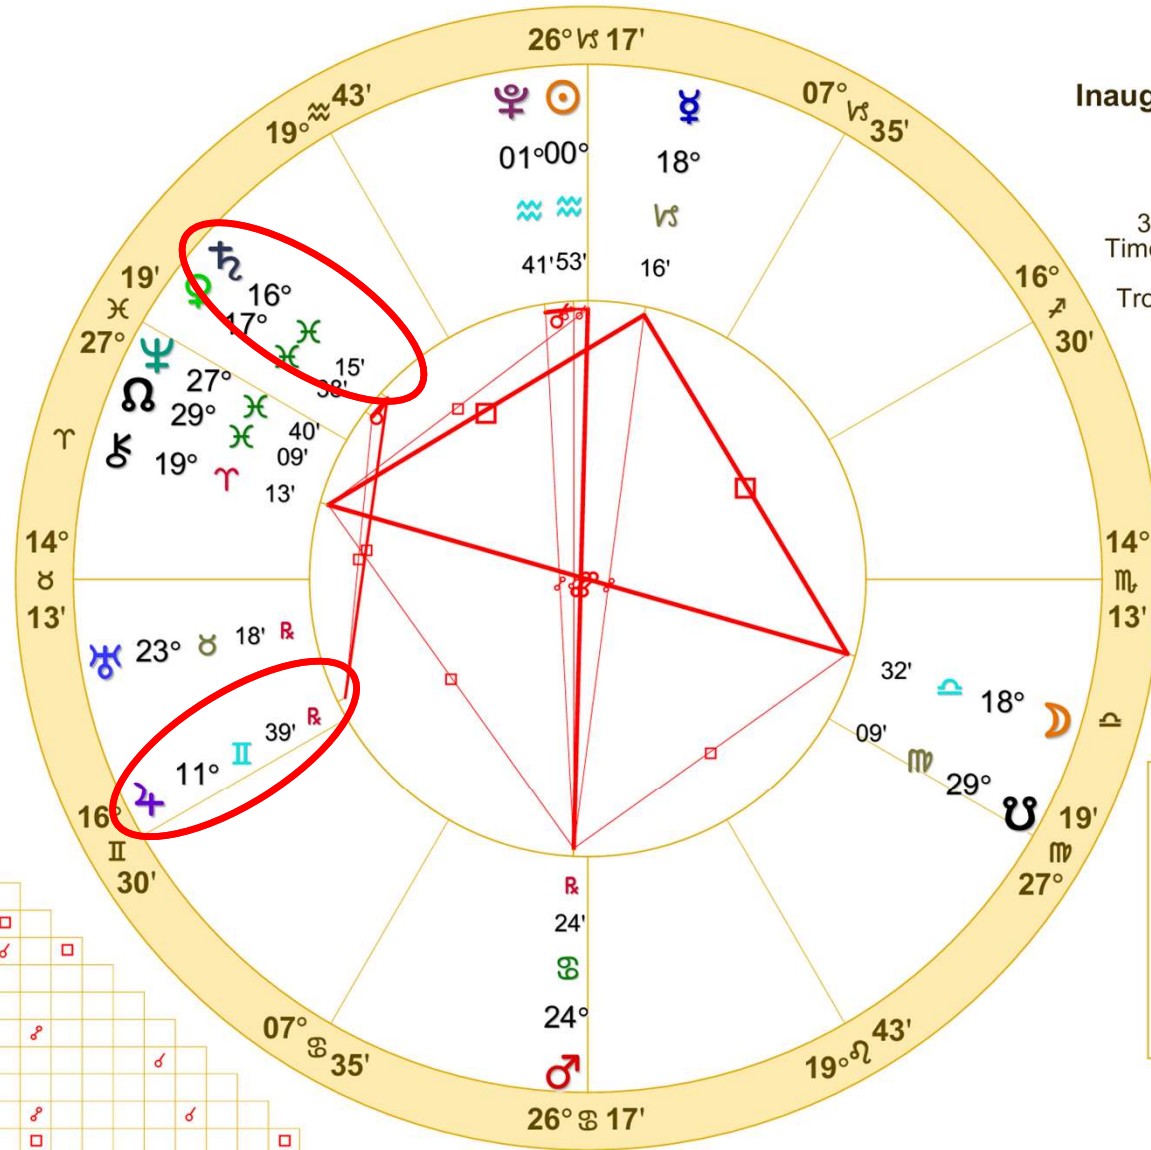

Doc Benton
 The Wizard of AZ

NATAL CHART

Inauguration Day 2025

January 20, 2025
 12:00 PM EST
 Standard Time
 Washington, D.C.
 38N53'42" 77W02'12"
 Time Zone: 5 hours West
 Geocentric
 Tropical Regiomontanus

**Jupiter in Gemini
 square Saturn in
 Pisces**

The divide between
 progressives and
 conservatives will
 likely continue during
 the Trump
 administration.

	Long.	Decl.
☉	0 53'26"	19 S 58
☽	18 31'33"	8 S 50
♃	18 16	23 S 27
♀	17 38	4 S 29
♁	24 24R	25N 30
♂	11 II 39R	21N 39
♅	16 15	7 S 13
♆	23 18R	18N 22
♁	27 40	2 S 06
♁	1 41	23 S 00