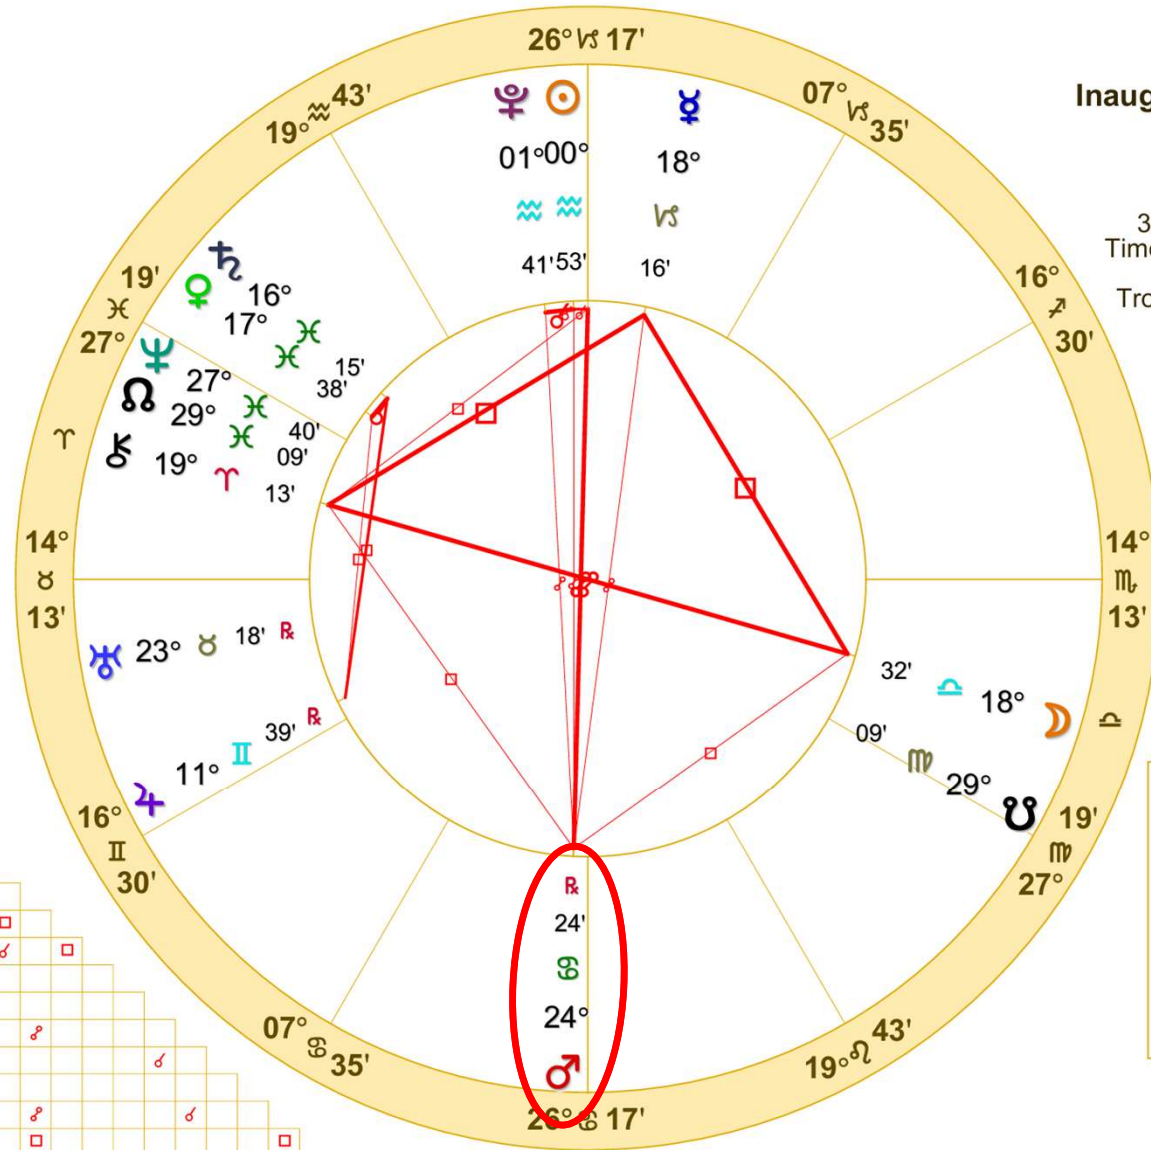

NATAL CHART

Inauguration Day 2025

January 20, 2025
12:00 PM EST
Standard Time
Washington, D.C.
38N53'42" 77W02'12"
Time Zone: 5 hours West
Geocentric
Tropical Regiomontanus

**Mars in Cancer
conjunct the
cusp of the 4th
House.**

People might feel
angry or insecure
over the next four
years.

	Long.	Decl.
☉	0 53'26"	19 S 58
☽	18 31'33"	8 S 50
♃	18 16	23 S 27
♀	17 38	4 S 29
♂	24 24R	25N 30
♄	11 II 39R	21N 39
♅	16 15	7 S 13
♆	23 18R	18N 22
♁	27 40	2 S 06
♂	1 41	23 S 00

Doc Benton
The Wizard of AZ