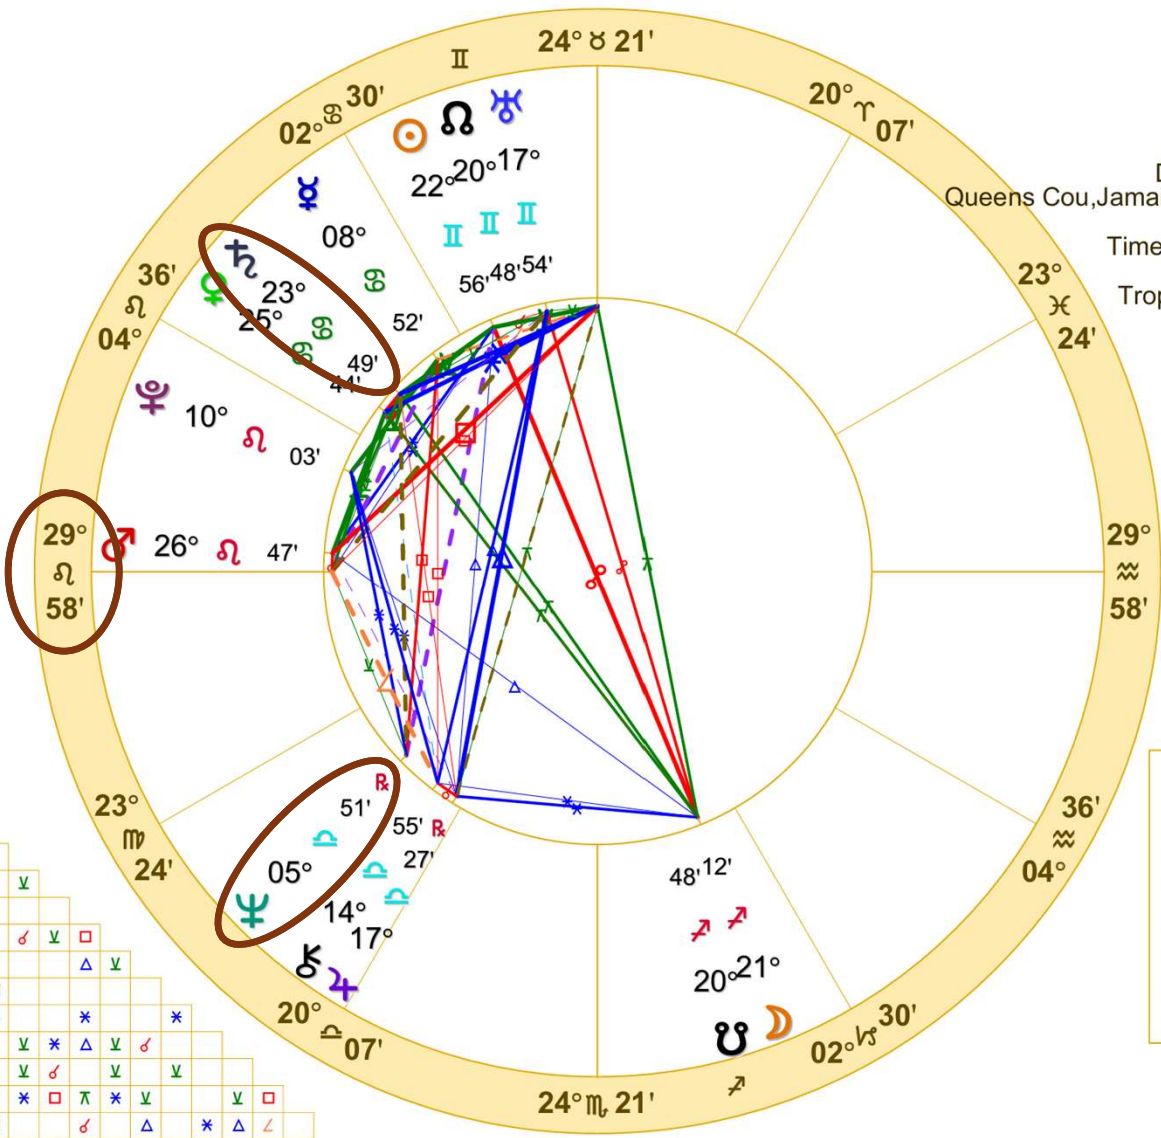

Doc Benton

The Wizard of AZ

NATAL CHART

Donald Trump

June 14, 1946

10:54 AM EDT

Daylight Saving Time

Queens Cou., Jamaica Hospital Queens

40 N 42 73W48'59"

Time Zone: 5 hours West

Geocentric

Tropical Regiomontanus

Pluto, ruler of the 4th House, in his 12th House.

He likes to keep details of his family and his real estate empire private.

	Long.	Decl.
☉	22 II 55'42"	23 N 15
☽	21 ♍ 12'14"	23 S 11
♃	8 ♄ 52	25 N 09
♀	25 ♁ 44	22 N 50
♂	26 ♏ 47S	13 N 47
♄	17 ♌ 27 R	5 S 35
♅	23 ♁ 49	21 N 30
♆	17 II 54	22 N 57
♁	5 ♌ 51R	0 S 57
♂	10 ♏ 03	23 N 51