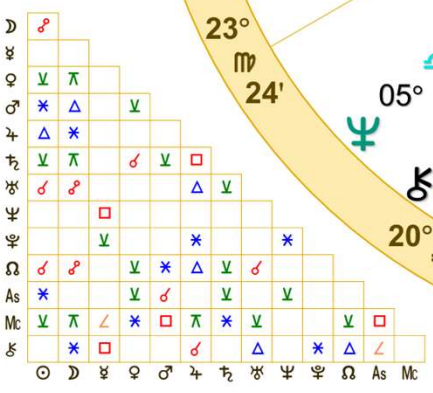

**THE INAUGURATION
OF
KING TRUMP**

THE GOOD, THE BAD, AND THE UGLY

DONALD TRUMP'S NATAL CHART

The natal chart for Donald Trump

NATAL CHART

Donald Trump

June 14, 1946

10:54 AM EDT

Daylight Saving Time

Queens Cou., Jamaica Hospital Queens

40 N 42 73W48'59"

Time Zone: 5 hours West

Geocentric

Tropical Regiomontanus

	Long.	Decl.
☉	22 II 55'42"	23 N 15
☾	21 ♀ 12'14"	23 S 11
♃	8 ♄ 52	25 N 09
♀	25 ♁ 44	22 N 50
♂	26 ♃ 47S	13 N 47
♄	17 ♁ 27 R	5 S 35
♅	23 ♁ 49	21 N 30
♆	17 II 54	22 N 57
♇	5 ♁ 51R	0 S 57
♈	10 ♃ 03	23 N 51

Doc Benton

The Wizard of AZ

NATAL CHART

Donald Trump

June 14, 1946

10:54 AM EDT

Daylight Saving Time

Queens Cou., Jamaica Hospital Queens

40 N 42 73W48'59"

Time Zone: 5 hours West

Geocentric

Tropical Regiomontanus

**Sun/Uranus
conjunct the
North Node in
Gemini in the
10th House. Born
at the time of a
Lunar Eclipse.**

He has an insatiable
desire for power.
Erratic, creative,
manic,
unconventional. A
communicator. The
eclipse intensifies all
of this.