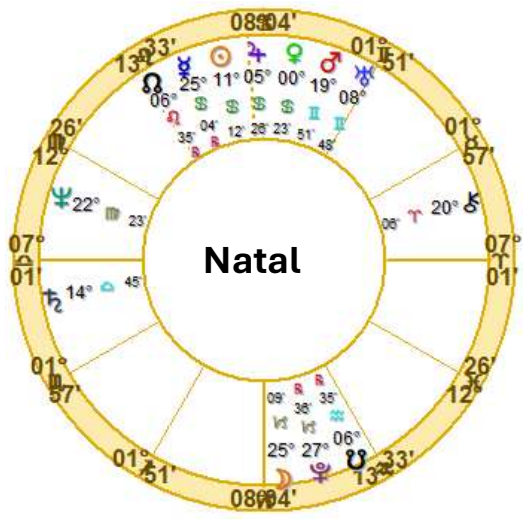

**Transiting Chiron
conjunct the USA
Chiron in the 7th
House.**

**Trump will likely
wind up wounding
others – either
people in America
or other nations.**

TRANSITS TO THE INAUGURATION CHART

	2025												2026												2027												2028											
	F	M	A	M	J	J	A	S	O	N	D	J	F	M	A	M	J	J	A	S	O	N	D	J	F	M	A	M	J	J	A	S	O	N	D	J	F	M	A	M	J	J	A	S	O	N	D	J

♁♂♃ Tr-Na

E L 6/27 E 12/17

PROGRESSIONS & TRANSITS TO AMERICA'S CHART

	2025												2026												2027												2028											
	F	M	A	M	J	J	A	S	O	N	D	J	F	M	A	M	J	J	A	S	O	N	D	J	F	M	A	M	J	J	A	S	O	N	D	J	F	M	A	M	J	J	A	S	O	N	D	J
♁♂♁ Tr-Na	2/17																																															
♁♁♀ Tr-Na				E X L 5/18						E X L 10/13						E X L 3/20																																
♁♁♃ Tr-Na				E L 5/20						E L 10/11						E L 3/22																																
♁♁♅ Tr-Na													E X L 5/2						E X L 11/11						E X L 3/2																							
♁♁♄ Tr-Na																																					E X L 6/28						X L 9/25					