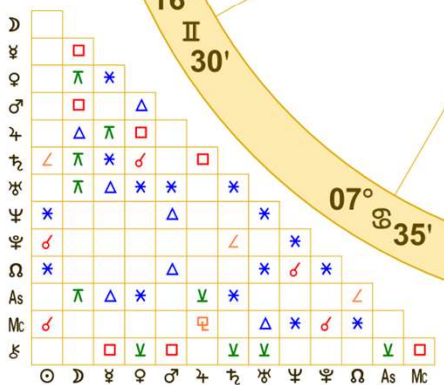

Doc Benton
The Wizard of AZ

NATAL CHART
Inauguration Day 2025
January 20, 2025
12:00 PM EST
Standard Time
Washington, D.C.
38N53'42" 77W02'12"
Time Zone: 5 hours West
Geocentric
Tropical Regiomontanus

Two Mini-Grand Trines involving Mars, Uranus, Neptune, and Midheaven.

	Long.	Decl.
☉	0° 53' 26"	19 S 58
☽	18° 31' 33"	8 S 50
♃	18° 16'	23 S 27
♀	17° 38'	4 S 29
♂	24° 24° R	25 N 30
♄	11° 39° R	21 N 39
♅	16° 15'	7 S 13
♆	23° 18° R	18 N 22
♁	27° 40'	2 S 06
♂	1° 41'	23 S 00

Again, Trump's personal vision and plans to be a disruptor may meet with some approval from the people while enhancing his own status.

☽☉	0° 16' s	♃♁♆	2° 58' a
☽ B Sep ♀	0° 18' a	☉*♁	3° 13' s
☉♁♃	0° 22' a	♂♁♁	3° 17' s
♃♁♁	0° 26' a	♁*♁	4° 01' s
☉ B Sep ☽	0° 30' s	♁♁♆	4° 05' a
♁ B Qnt ♃	0° 37' s	♁*♁	4° 22' s
♁*♀	0° 37' s	♃☉♃	4° 36' s
☉♁♁	0° 48' a	♁♁♁	4° 47' a
♁♁♀	0° 53' s	♁♁♁	5° 03' a
♁♁♆	0° 58' a	♁♁♆	5° 10' a
♃ Sept ♆	1° 00' a	♀*♁	5° 40' a
♁*♁	1° 05' a	♁☉♁	5° 52' a
♁ B Qnt ♁	1° 13' s	♀☉♃	6° 00' s
♀♁♃	1° 23' s	♁♁♃	6° 37' s
♀♁♆	1° 35' a	♀♁♁	6° 45' a
♁*♃	2° 00' s	♁♁♃	6° 53' s
♁♁♃	2° 16' s	♃*♁	7° 03' a