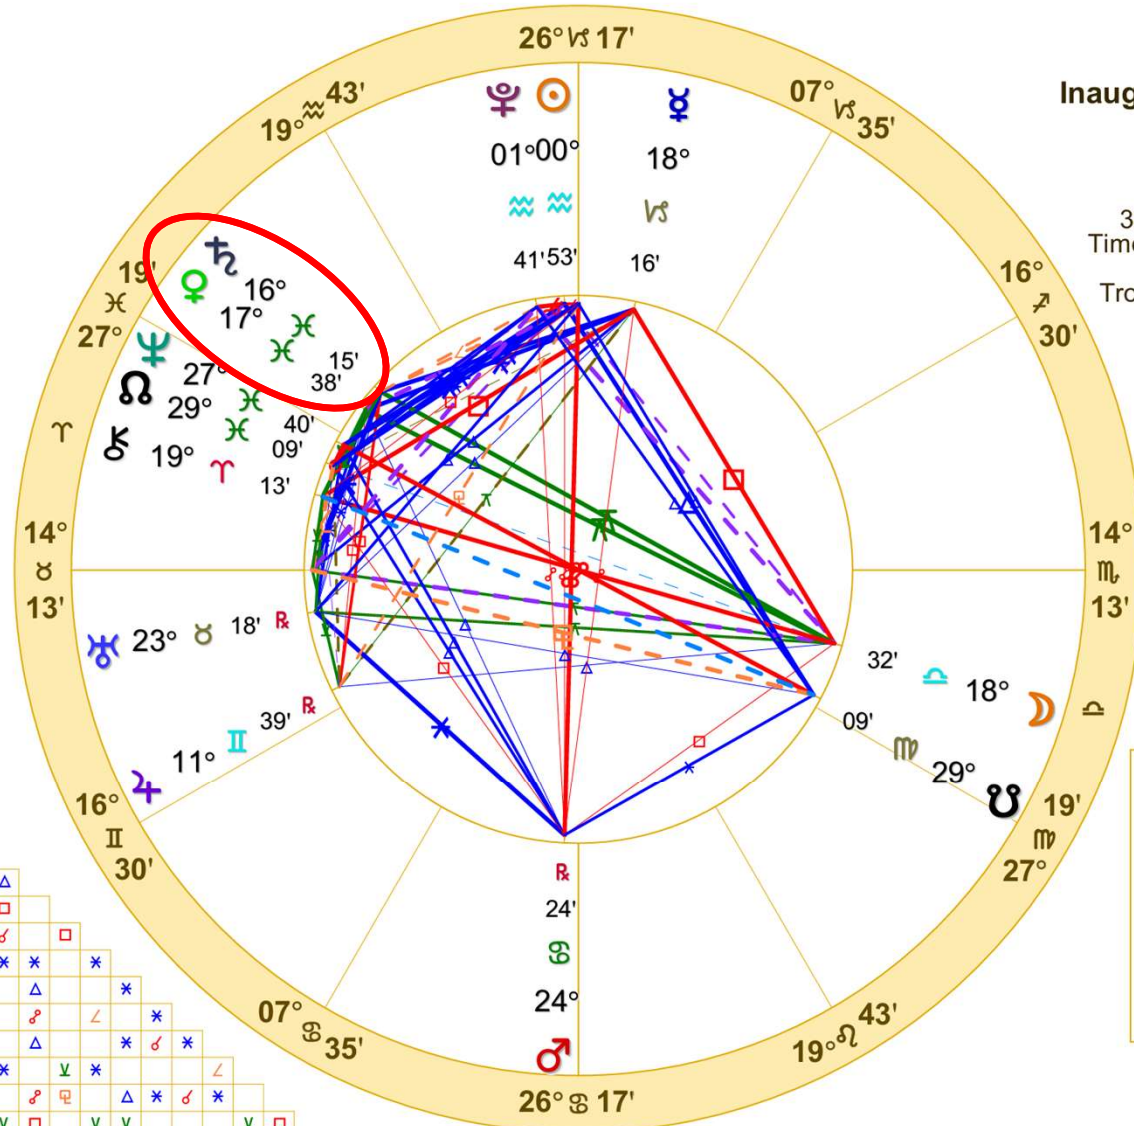

Doc Benton
 The Wizard of AZ

NATAL CHART

Inauguration Day 2025

January 20, 2025
 12:00 PM EST
 Standard Time
 Washington, D.C.
 38N53'42" 77W02'12"
 Time Zone: 5 hours West
 Geocentric
 Tropical Regiomontanus

**Saturn conjunct
 Venus in Pisces in
 the 11th House.**

This mirrors the same 11th House conjunction that Trump has in his natal chart and Venus rules Trump's 10th House. Hence, this is another sign that Trump's power will likely increase. Also, Pisces suggests he will try to turn his dreams or fantasies into reality.