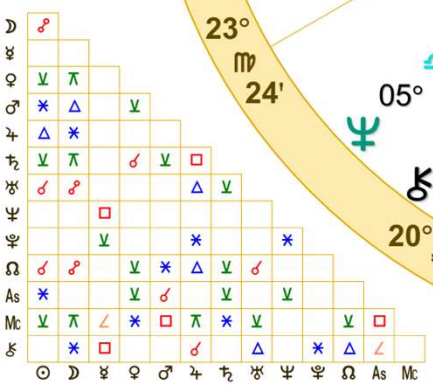

Doc Benton

The Wizard of AZ

NATAL CHART

Donald Trump

June 14, 1946

10:54 AM EDT

Daylight Saving Time

Queens Cou., Jamaica Hospital Queens

40 N 42 73W48'59"

Time Zone: 5 hours West

Geocentric

Tropical Regiomontanus

**Sun/Uranus
conjunct the
North Node in
Gemini in the
10th House. Born
at the time of a
Lunar Eclipse.**

He has an insatiable
desire for power.
Erratic, creative,
manic,
unconventional. A
communicator. The
eclipse intensifies all
of this.

	Long.	Decl.
☉	22 II 55'42"	23 N 15
☽	21 ♍ 12'14"	23 S 11
♃	8 ♉ 52	25 N 09
♀	25 ♁ 44	22 N 50
♂	26 ♈ 47S	13 N 47
♄	17 ♃ 27 R	5 S 35
♅	23 ♁ 49	21 N 30
♆	17 II 54	22 N 57
♁	5 ♁ 51R	0 S 57
♂	10 ♈ 03	23 N 51

Doc Benton
The Wizard of AZ

NATAL CHART

Donald Trump

June 14, 1946

10:54 AM EDT

Daylight Saving Time

Queens Cou., Jamaica Hospital Queens

40 N 42 73W48'59"