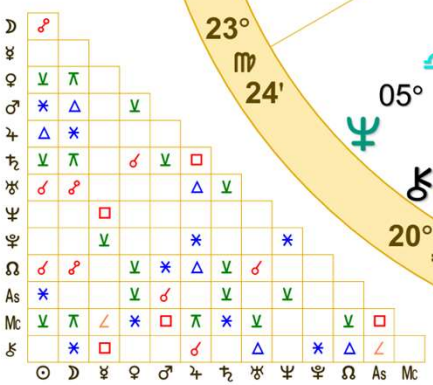

Doc Benton

The Wizard of AZ

NATAL CHART

Donald Trump

June 14, 1946

10:54 AM EDT

Daylight Saving Time

Queens Cou., Jamaica Hospital Queens

40 N 42 73W48'59"

Time Zone: 5 hours West

Geocentric

Tropical Regiomontanus

Pluto, ruler of the 4th House, in his 12th House.

He likes to keep details of his family and his real estate empire private.

	Long.	Decl.
☉	22 II 55'42"	23 N 15
☽	21 ♍ 12'14"	23 S 11
♃	8 ♄ 52	25 N 09
♀	25 ♁ 44	22 N 50
♂	26 ♏ 47S	13 N 47
♄	17 ♌ 27 R	5 S 35
♅	23 ♁ 49	21 N 30
♆	17 II 54	22 N 57
♁	5 ♌ 51R	0 S 57
♂	10 ♏ 03	23 N 51