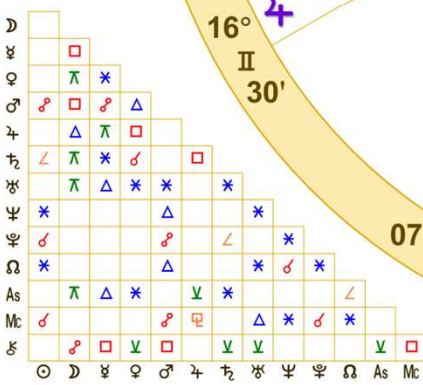

NATAL CHART

Inauguration Day 2025

January 20, 2025
12:00 PM EST
Standard Time
Washington, D.C.
38N53'42" 77W02'12"
Time Zone: 5 hours West
Geocentric
Tropical Regiomontanus

**Saturn conjunct
Venus in Pisces in
the 11th House.**

This mirrors the same 11th House conjunction that Trump has in his natal chart and Venus rules Trump's 10th House. Hence, this is another sign that Trump's power will likely increase. Also, Pisces suggests he will try to turn his dreams or fantasies into reality.

	Long.	Decl.
☉	0° 53' 26"	19 S 58
☽	18° 31' 33"	8 S 50
♃	18° 16'	23 S 27
♀	17° 38'	4 S 29
♁	24° 24' R	25 N 30
♂	11° 39' R	21 N 39
♆	16° 15'	7 S 13
♁	23° 18' R	18 N 22
♃	27° 40'	2 S 06
♁	1° 41'	23 S 00

Doc Benton
The Wizard of AZ