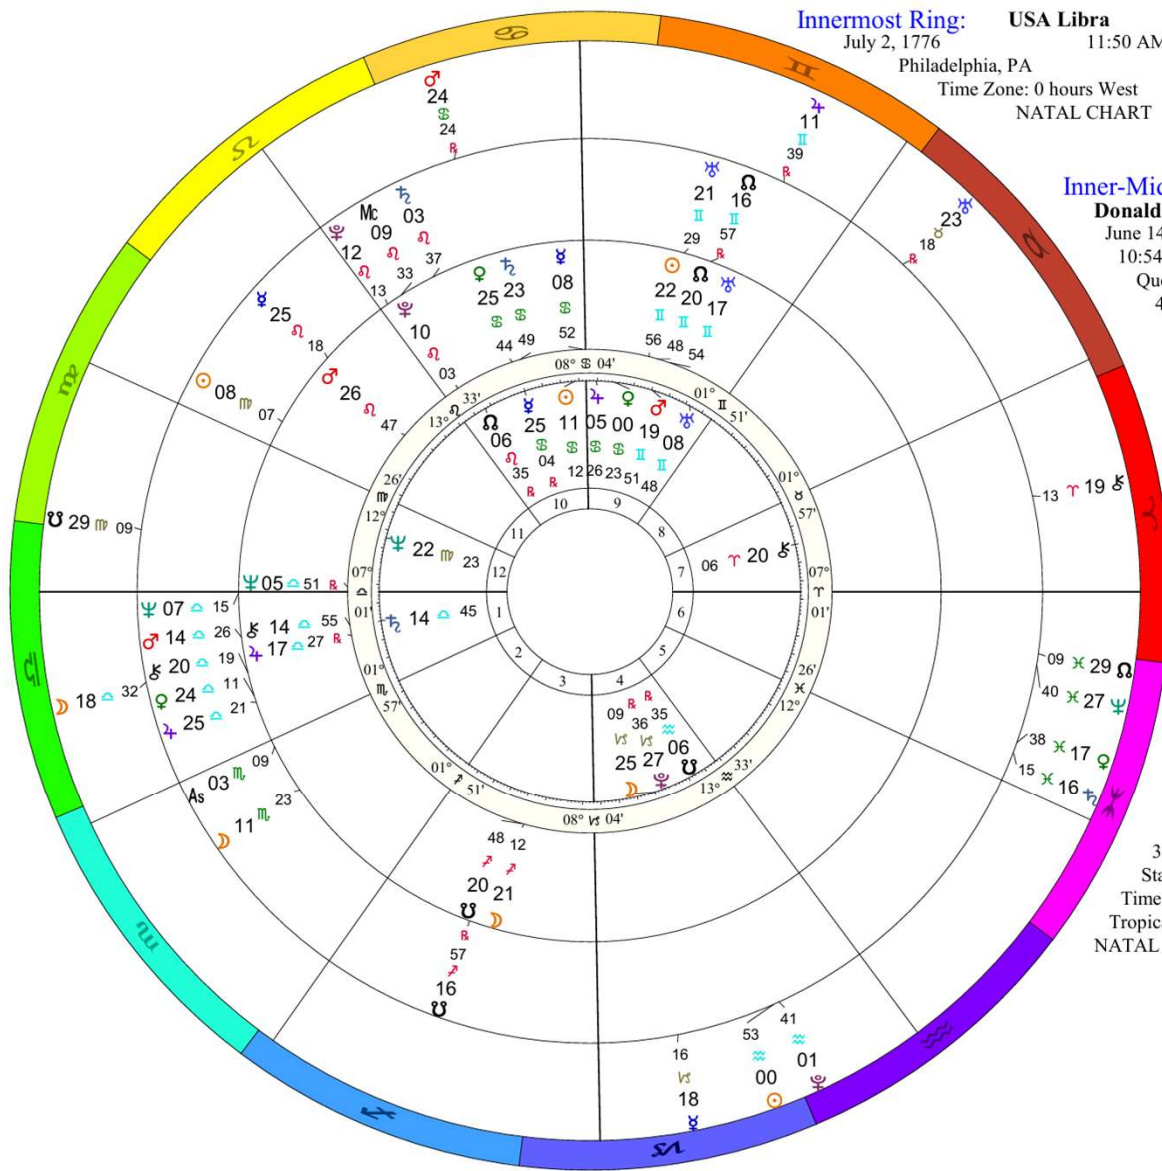

Innermost Ring: USA Libra
July 2, 1776 11:50 AM LMT
Philadelphia, PA
Time Zone: 0 hours West
NATAL CHART

Local Mean Time
39N57'08" 75W09'51"
Tropical Regiomontanus

Inner-Middle Ring: Donald Trump
June 14, 1946
10:54 AM EDT Daylight Saving Time
Queens Cou, Jamaica Hospital Queens
40 N 42 73W48'59"
Time Zone: 5 hours West
Tropical Regiomontanus
NATAL CHART

Outer-Middle Ring: Donald Trump
Calc: September 1, 1946
4:10:21 AM GMT
Queens Cou, Jamaica Hospital Queens
40 N 42 73W48'59"
Greenwich Mean Time
Time Zone: 0 hours West
Tropical Regiomontanus
Secondary Progression, Solar Arc MC
Method, for January 1, 2025 at 12:00
PM GMT

Outermost Ring: Inauguration Day 2025
January 20, 2025
12:00 PM EST
Washington, D.C.
38N53'42" 77W02'12"
Standard Time
Time Zone: 5 hours West
Tropical Regiomontanus
NATAL CHART

Doc Benton

The Wizard of AZ

This Quadwheel with charts for the USA, Trump, Trump's progressions, and the Inauguration Day transits is very telling.