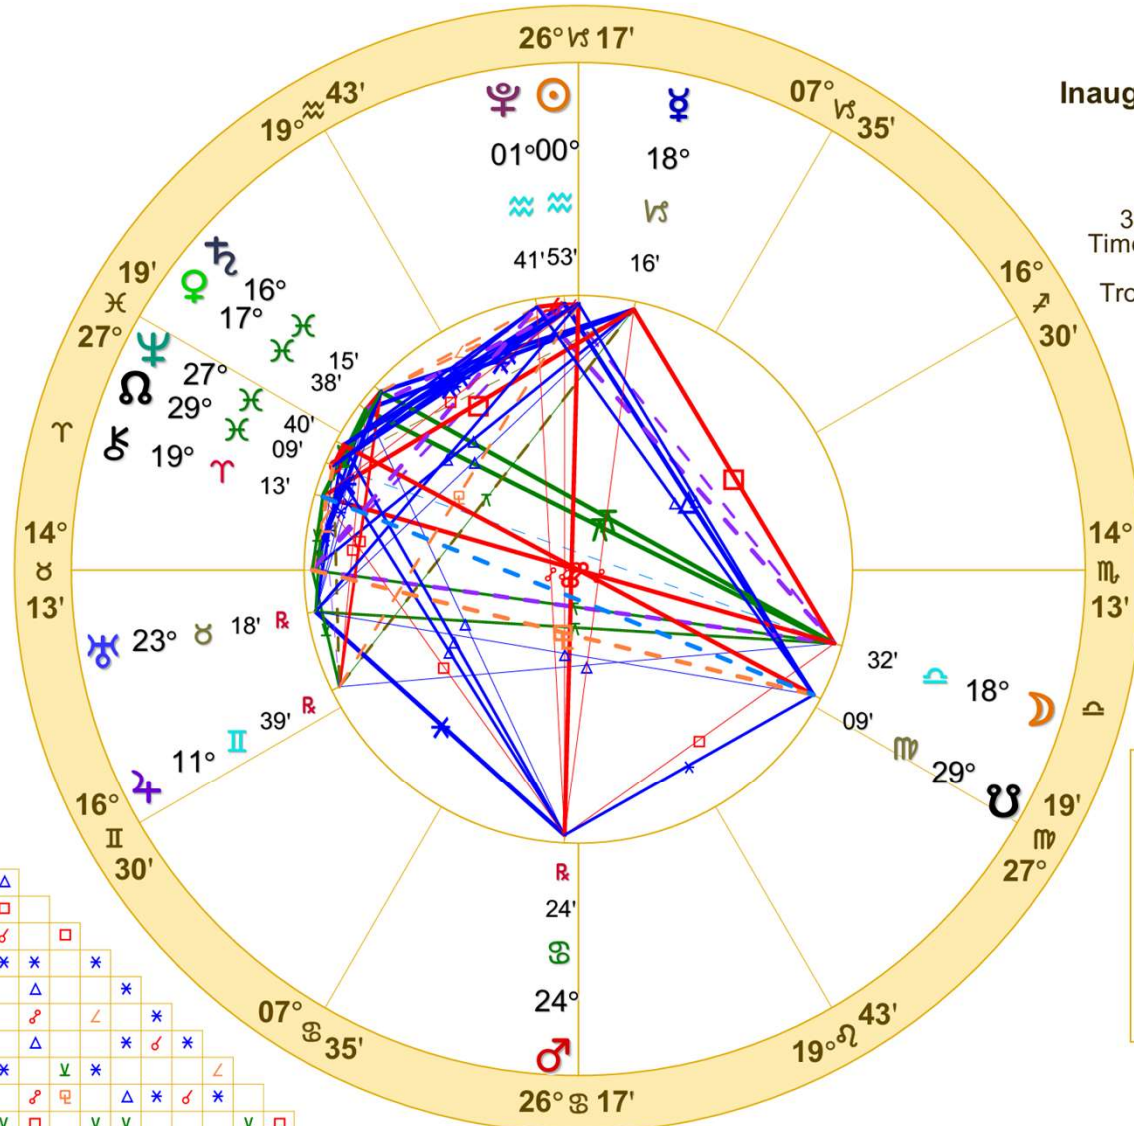

Doc Benton
The Wizard of AZ

INAUGURATION DAY 2025

NATAL CHART

Inauguration Day 2025

January 20, 2025
 12:00 PM EST
 Standard Time
 Washington, D.C.
 38N53'42" 77W02'12"
 Time Zone: 5 hours West
 Geocentric
 Tropical Regiomontanus

**The 2025
 Inauguration
 Chart. This is the
 birth chart for
 Trump's 2nd term
 as president.**

	Long.	Decl.
☉	0 53'26"	19 S 58
☽	18 31'33"	8 S 50
♃	18 16	23 S 27
♀	17 38	4 S 29
♂	24 24R	25 N 30
♃	11 II 39R	21 N 39
♅	16 15	7 S 13
♆	23 18R	18 N 22
♇	27 40	2 S 06
♁	1 41	23 S 00