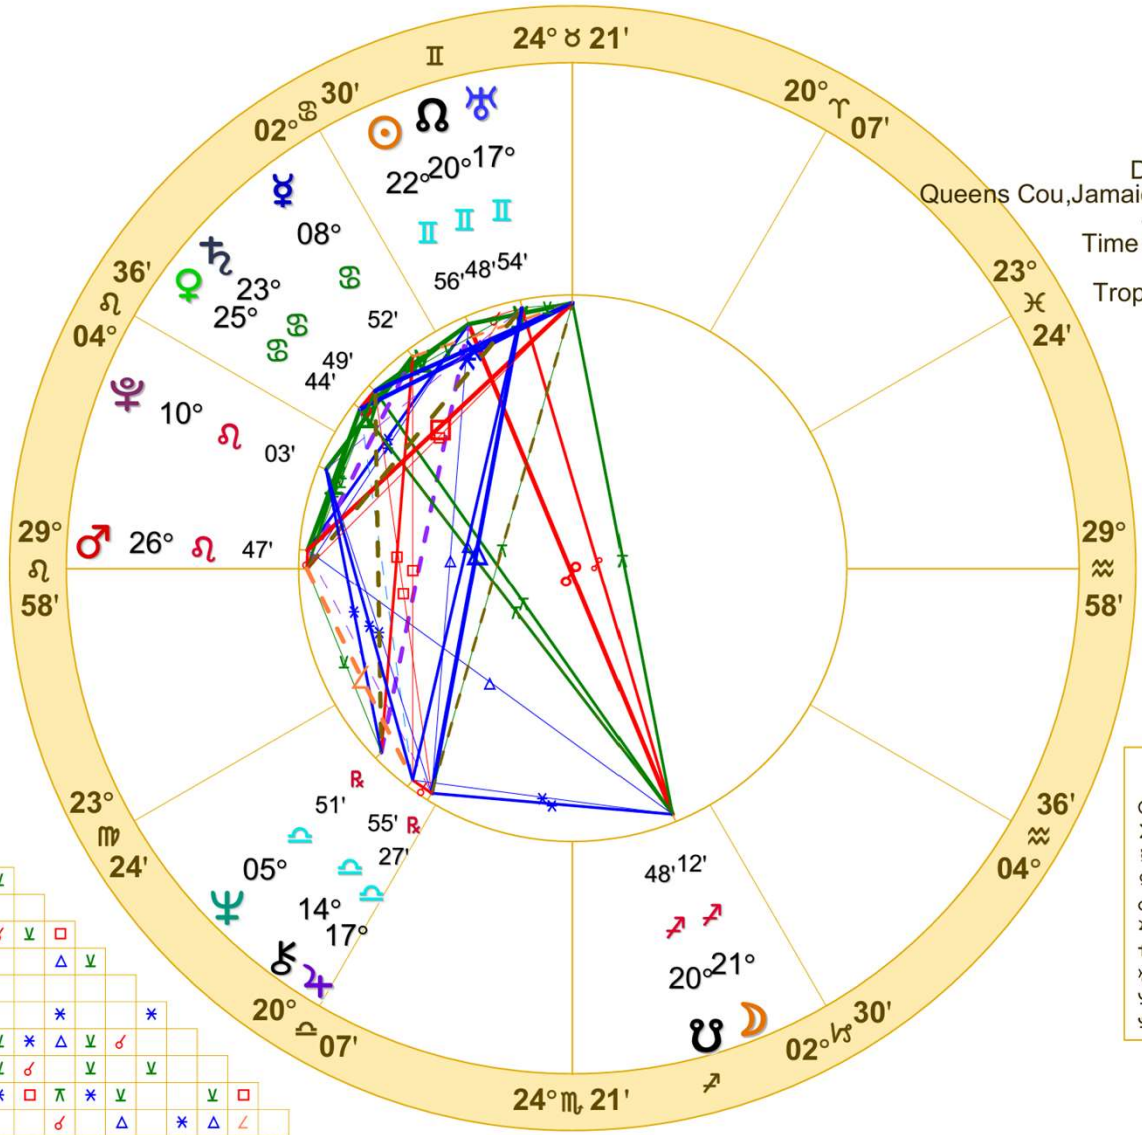

**THE INAUGURATION
OF
KING TRUMP**

THE GOOD, THE BAD, AND THE UGLY

DONALD TRUMP'S NATAL CHART

The natal chart for Donald Trump

NATAL CHART

Donald Trump

June 14, 1946

10:54 AM EDT

Daylight Saving Time

Queens Cou., Jamaica Hospital Queens

40 N 42 73W48'59"

Time Zone: 5 hours West

Geocentric

Tropical Regiomontanus

	Long.	Decl.
☉	22 II 55'42"	23 N 15
☾	21 ♀ 12'14"	23 S 11
♃	8 ♄ 52	25 N 09
♀	25 ♁ 44	22 N 50
♂	26 ♃ 47S	13 N 47
♄	17 ♁ 27 R	5 S 35
♅	23 ♁ 49	21 N 30
♆	17 II 54	22 N 57
♇	5 ♁ 51R	0 S 57
♈	10 ♃ 03	23 N 51

Doc Benton

The Wizard of AZ

NATAL CHART

Donald Trump

June 14, 1946

10:54 AM EDT

Daylight Saving Time

Queens Cou., Jamaica Hospital Queens

40 N 42 73W48'59"

Time Zone: 5 hours West

Geocentric

Tropical Regiomontanus

**Sun/Uranus
conjunct the
North Node in
Gemini in the
10th House. Born
at the time of a
Lunar Eclipse.**

He has an insatiable
desire for power.
Erratic, creative,
manic,
unconventional. A
communicator. The
eclipse intensifies all
of this.