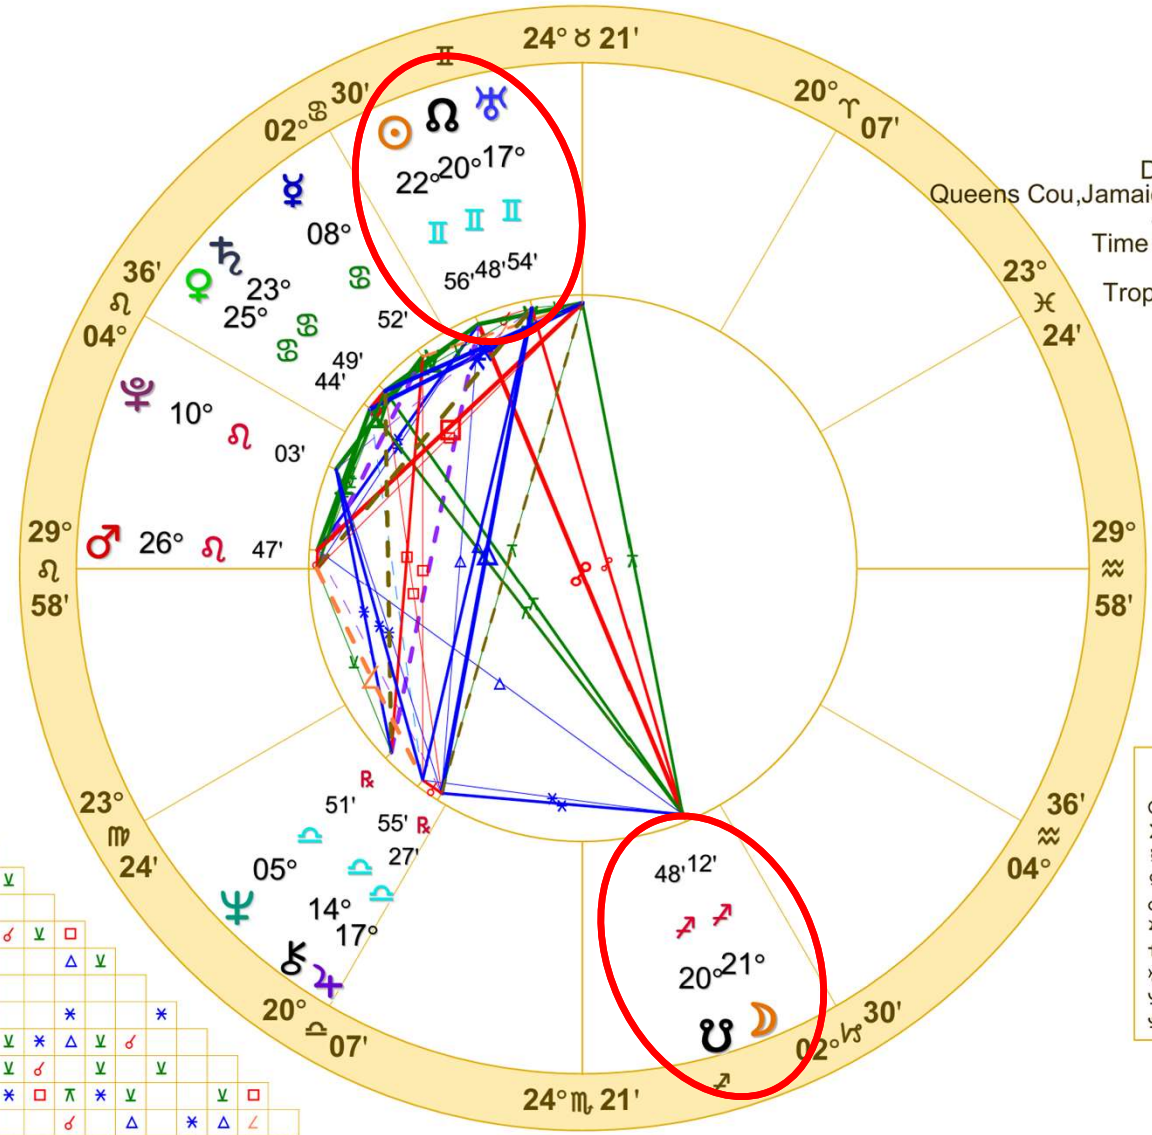

Doc Benton

The Wizard of AZ

NATAL CHART

Donald Trump

June 14, 1946

10:54 AM EDT

Daylight Saving Time

Queens Cou., Jamaica Hospital Queens

40 N 42 73W48'59"

Time Zone: 5 hours West

Geocentric

Tropical Regiomontanus

**Sun/Uranus
conjunct the
North Node in
Gemini in the
10th House. Born
at the time of a
Lunar Eclipse.**

He has an insatiable
desire for power.
Erratic, creative,
manic,
unconventional. A
communicator. The
eclipse intensifies all
of this.

Doc Benton
The Wizard of AZ

NATAL CHART

Donald Trump

June 14, 1946

10:54 AM EDT

Daylight Saving Time

Queens Cou., Jamaica Hospital Queens

40 N 42 73W48'59"

Time Zone: 5 hours West

Geocentric

Tropical Regiomontanus

Venus, ruler of the 10th House, conjunct Saturn in Cancer in the 11th House.

He finds success through collaborating with others, and his status is the one area of his life where he shows discipline. Also, with these planets in Cancer and his Moon in the 4th, real estate is a good fit for him.