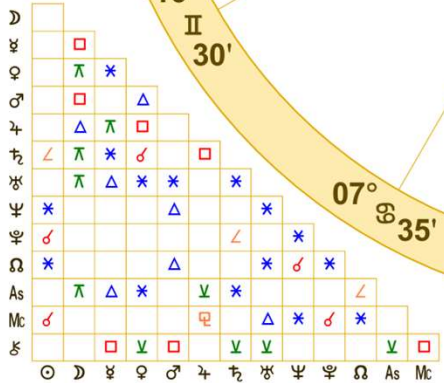

Doc Benton
 The Wizard of AZ

NATAL CHART

Inauguration Day 2025

January 20, 2025
 12:00 PM EST
 Standard Time
 Washington, D.C.
 38N53'42" 77W02'12"
 Time Zone: 5 hours West
 Geocentric
 Tropical Regiomontanus

**Jupiter in Gemini
 square Saturn in
 Pisces**

The divide between
 progressives and
 conservatives will
 likely continue during
 the Trump
 administration.

	Long.	Decl.
☉	0 53'26"	19 S 58
☽	18 31'33"	8 S 50
♃	18 16	23 S 27
♀	17 38	4 S 29
♁	24 24R	25N 30
♂	11 II 39R	21N 39
♅	16 15	7 S 13
♆	23 18R	18N 22
♁	27 40	2 S 06
♁	1 41	23 S 00

Doc Benton
 The Wizard of AZ

Doc Benton
The Wizard of AZ

NATAL CHART

Inauguration Day 2025
January 20, 2025
12:00 PM EST
Standard Time
Washington, D.C.
38N53'42" 77W02'12"
Time Zone: 5 hours West
Geocentric
Tropical Regiomontanus