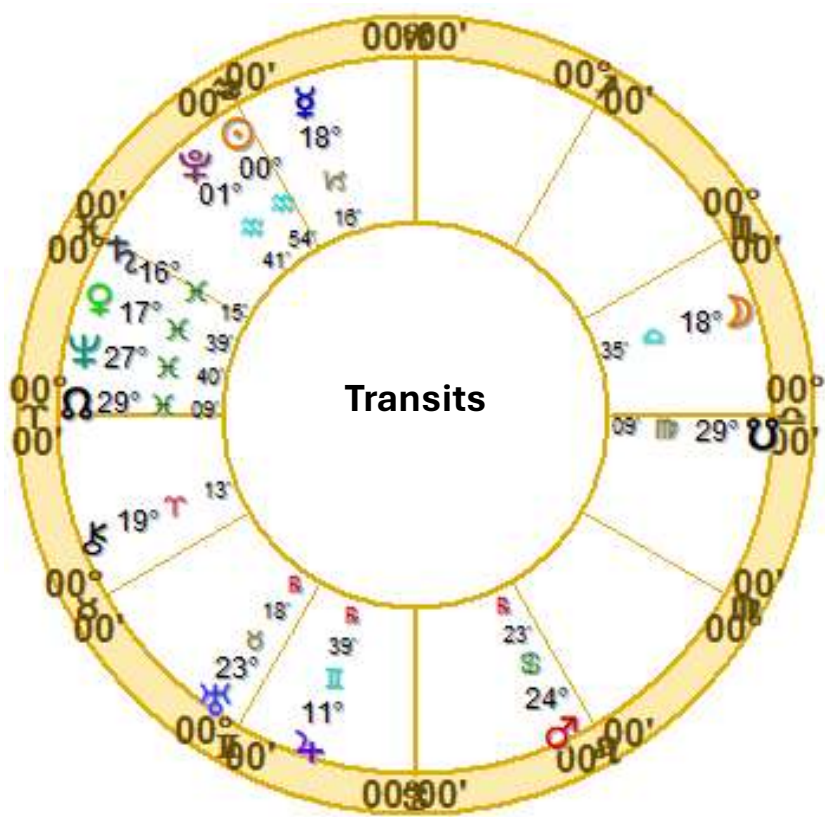

**Transiting Chiron
conjunct the USA
Chiron in the 7th
House.**

**Trump will likely
wind up wounding
others – either
people in America
or other nations.**

TRANSITS TO THE INAUGURATION CHART

	2025												2026												2027												2028											
	F	M	A	M	J	J	A	S	O	N	D	J	F	M	A	M	J	J	A	S	O	N	D	J	F	M	A	M	J	J	A	S	O	N	D	J	F	M	A	M	J	J	A	S	O	N	D	J

♁♂♃ Tr-Na

E L 6/27 E 12/17

PROGRESSIONS & TRANSITS TO AMERICA'S CHART

	2025												2026												2027												2028											
	F	M	A	M	J	J	A	S	O	N	D	J	F	M	A	M	J	J	A	S	O	N	D	J	F	M	A	M	J	J	A	S	O	N	D	J	F	M	A	M	J	J	A	S	O	N	D	J
♁♂♁ Tr-Na	2/17																																															
♁♁♀ Tr-Na				E X L 5/18						E X L 10/13						E X L 3/20																																
♁♁♃ Tr-Na				E L 5/20						E L 10/11						E L 3/22																																
♁♁♅ Tr-Na													E X L 5/2						E X L 11/11						E X L 3/2																							
♁♁♄ Tr-Na																																					E X L 6/28						X L 9/25					