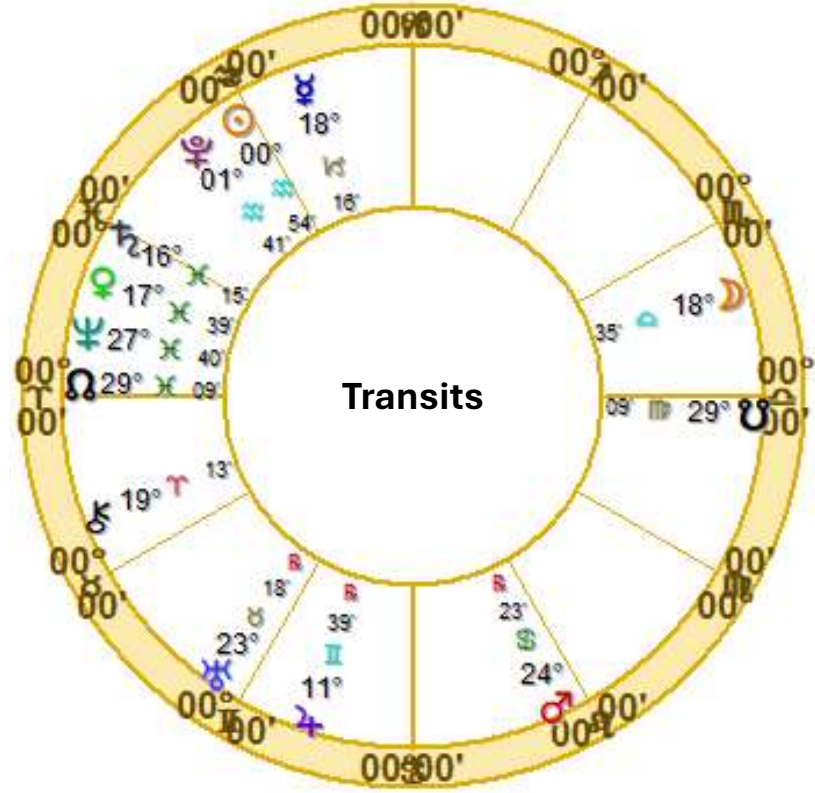

2025												2026												2027												2028											
F	M	A	M	J	J	A	S	O	N	D	J	F	M	A	M	J	J	A	S	O	N	D	J	F	M	A	M	J	J	A	S	O	N	D	J	F	M	A	M	J	J	A	S	O	N	D	J

☾♁♂ Tr-Na E * L E * L E * 2/27 4/17 5/30 7/25 9/11 1/5