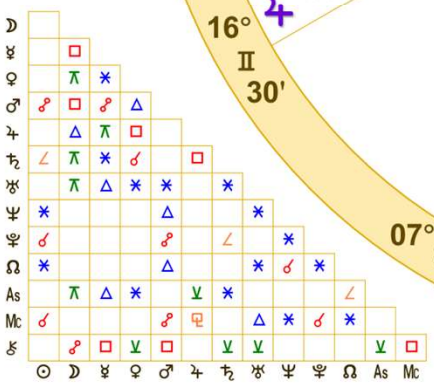

NATAL CHART

Inauguration Day 2025

January 20, 2025
12:00 PM EST
Standard Time
Washington, D.C.
38N53'42" 77W02'12"
Time Zone: 5 hours West
Geocentric
Tropical Regiomontanus

Uranus in the 1st House.

As promised, Trump's presidency will probably focus on disrupting existing norms and patterns (Uranus).

	Long.	Decl.
☉	0° 53' 26"	19 S 58
☽	18° 31' 33"	8 S 50
♃	18° 16'	23 S 27
♀	17° 38'	4 S 29
♂	24° 24' R	25 N 30
♃	11° 39' R	21 N 39
♃	16° 15'	7 S 13
♃	23° 18' R	18 N 22
♃	27° 40'	2 S 06
♃	1° 41'	23 S 00

Doc Benton
The Wizard of AZ