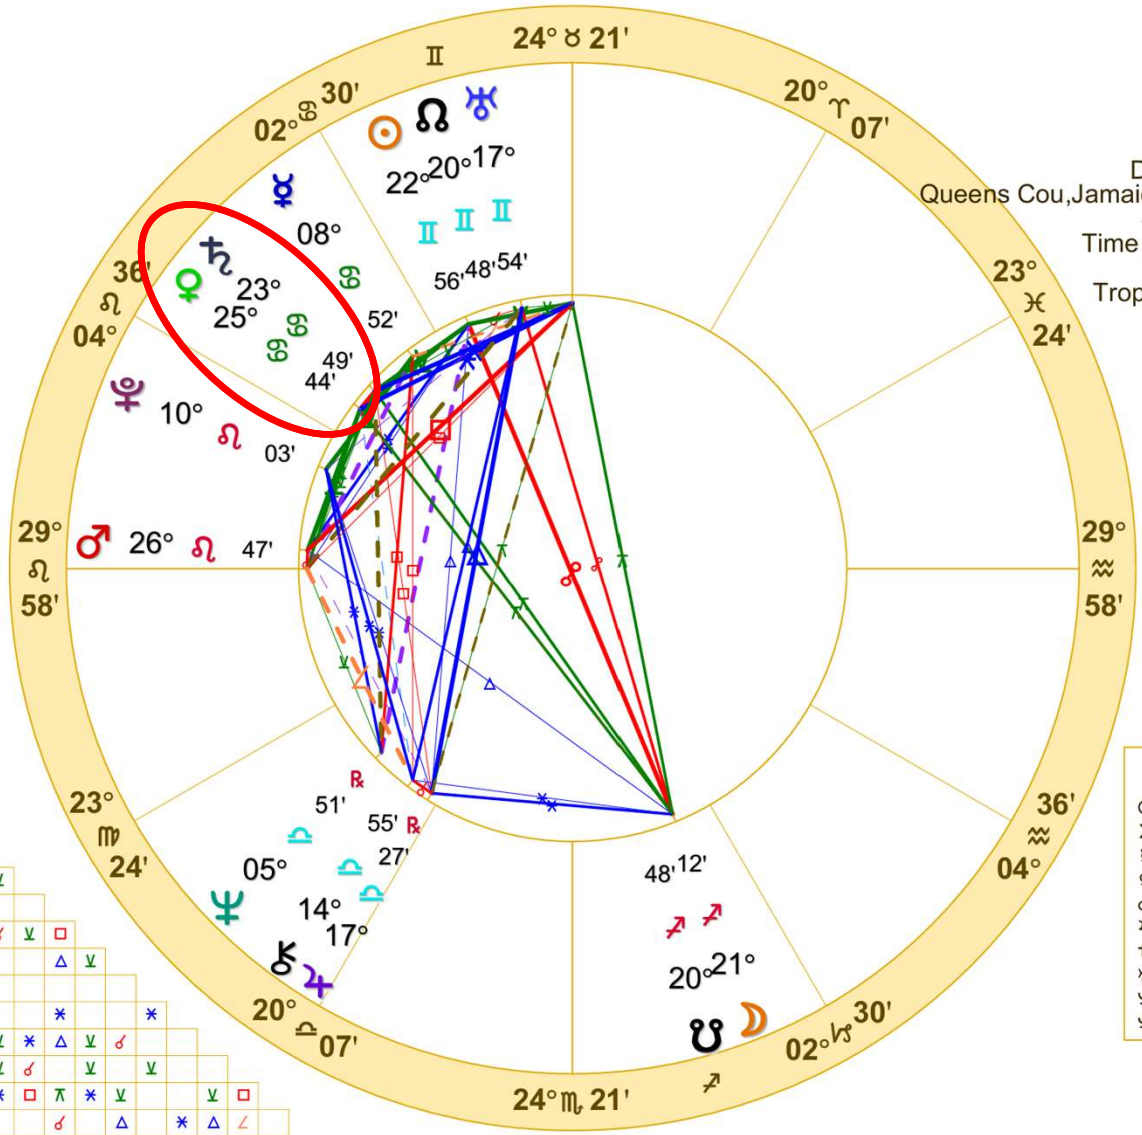

40 N 42 73W48'59"

Time Zone: 5 hours West

Geocentric

Tropical Regiomontanus

**Sun/Uranus
conjunct the
North Node in
Gemini in the
10th House. Born
at the time of a
Lunar Eclipse.**

He has an insatiable
desire for power.
Erratic, creative,
manic,
unconventional. A
communicator. The
eclipse intensifies all
of this.

Doc Benton
The Wizard of AZ

NATAL CHART

Donald Trump

June 14, 1946

10:54 AM EDT

Daylight Saving Time

Queens Cou., Jamaica Hospital Queens

40 N 42 73W48'59"

Time Zone: 5 hours West

Geocentric

Tropical Regiomontanus

Venus, ruler of the 10th House, conjunct Saturn in Cancer in the 11th House.

He finds success through collaborating with others, and his status is the one area of his life where he shows discipline. Also, with these planets in Cancer and his Moon in the 4th, real estate is a good fit for him.