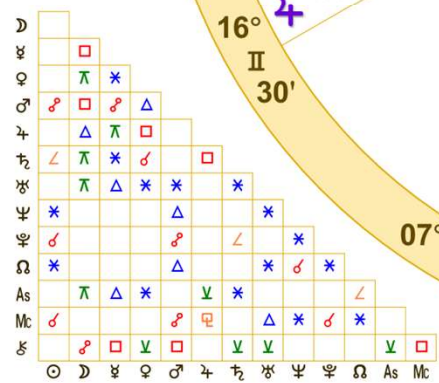

NATAL CHART

Inauguration Day 2025

January 20, 2025
12:00 PM EST
Standard Time
Washington, D.C.
38N53'42" 77W02'12"
Time Zone: 5 hours West
Geocentric
Tropical Regiomontanus

**The 2025
Inauguration
Chart. This is the
birth chart for
Trump's 2nd term
as president.**

	Long.	Decl.
☉	0 53'26"	19 S 58
☽	18 31'33"	8 S 50
♃	18 16	23 S 27
♀	17 38	4 S 29
♂	24 24R	25 N 30
♃	11 II 39R	21 N 39
♅	16 15	7 S 13
♆	23 18R	18 N 22
♇	27 40	2 S 06
♁	1 41	23 S 00

Doc Benton
The Wizard of AZ