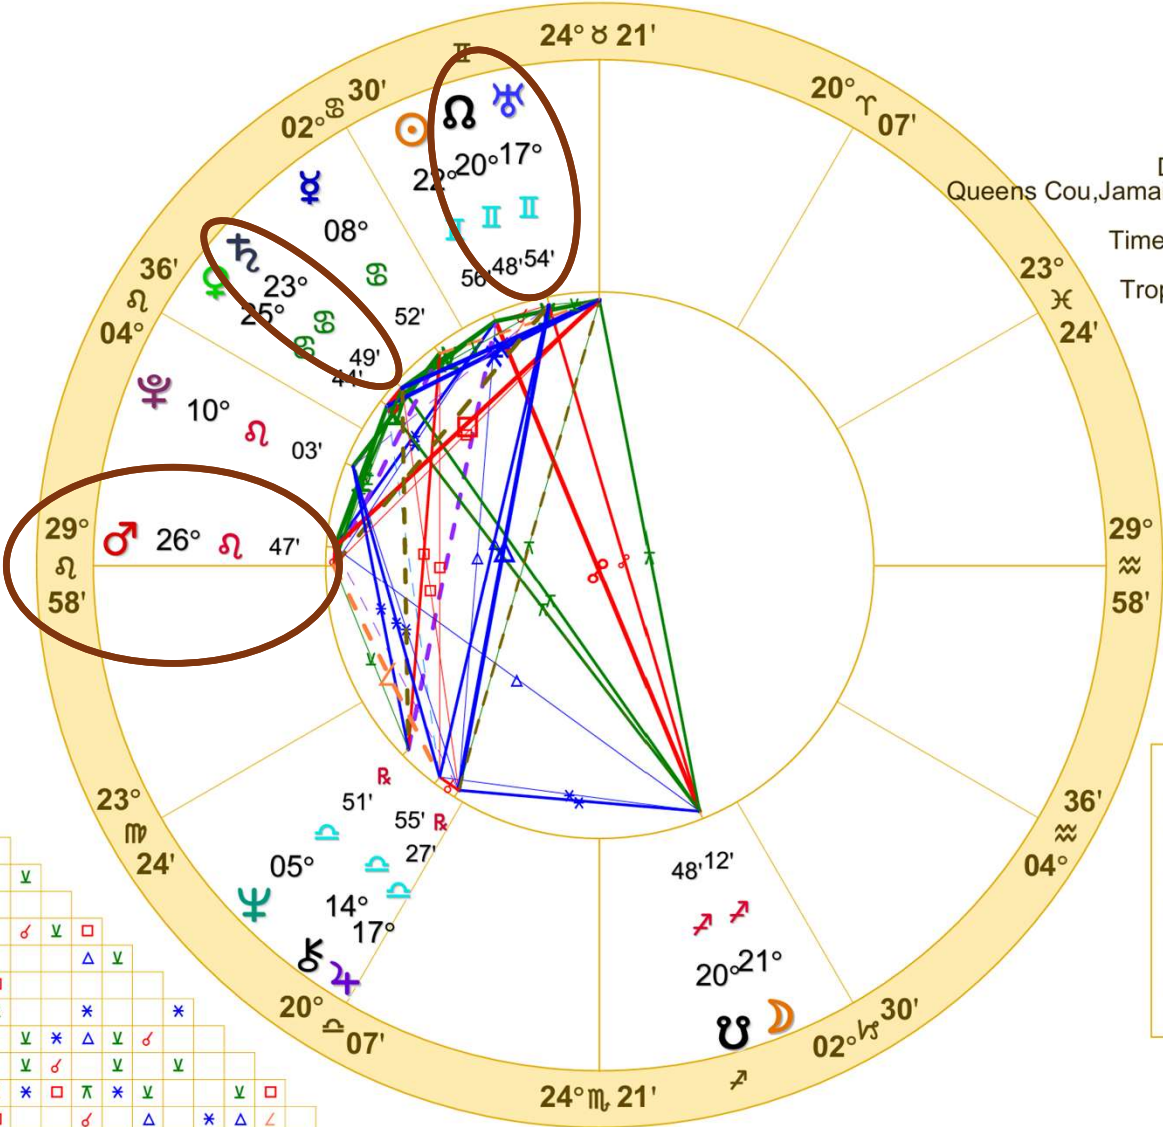

June 14, 1946

10:54 AM EDT

Daylight Saving Time

Queens Cou., Jamaica Hospital Queens

40 N 42 73W48'59"

Time Zone: 5 hours West

Geocentric

Tropical Regiomontanus

Doc Benton
The Wizard of AZ

INAUGURATION DAY 2025

NATAL CHART

Inauguration Day 2025

January 20, 2025
 12:00 PM EST
 Standard Time
 Washington, D.C.
 38N53'42" 77W02'12"
 Time Zone: 5 hours West
 Geocentric
 Tropical Regiomontanus