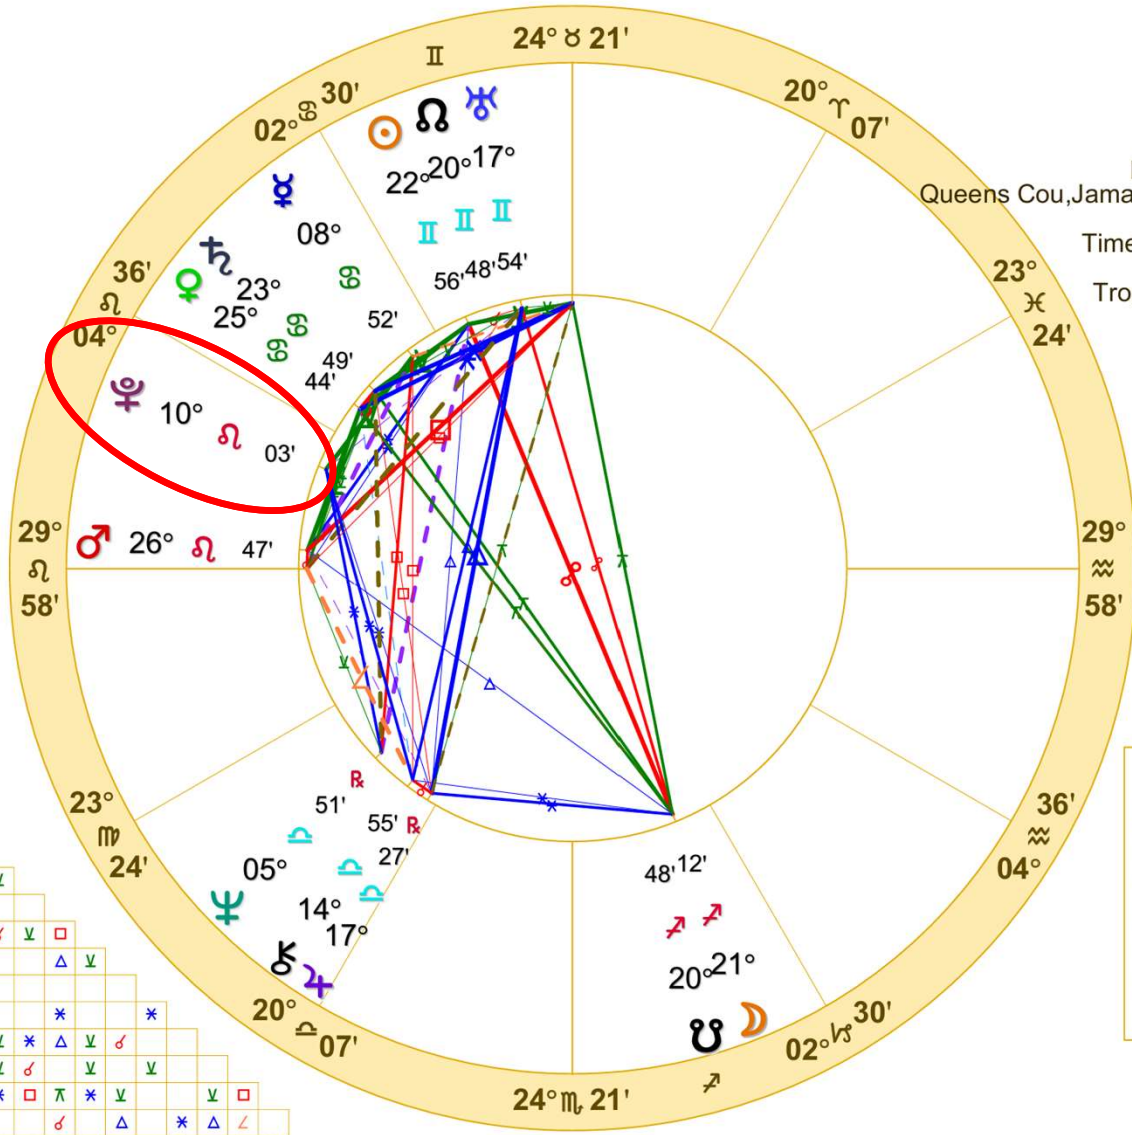

Doc Benton

The Wizard of AZ

NATAL CHART

Donald Trump

June 14, 1946

10:54 AM EDT

Daylight Saving Time

Queens Cou., Jamaica Hospital Queens

40 N 42 73W48'59"

Time Zone: 5 hours West

Geocentric

Tropical Regiomontanus

Pluto, ruler of the 4th House, in his 12th House.

He likes to keep details of his family and his real estate empire private.

	Long.	Decl.
☉	22 II 55'42"	23 N 15
☽	21 ♍ 12'14"	23 S 11
♃	8 ♄ 52	25 N 09
♀	25 ♁ 44	22 N 50
♂	26 ♏ 47S	13 N 47
♄	17 ♌ 27 R	5 S 35
♅	23 ♁ 49	21 N 30
♆	17 II 54	22 N 57
♁	5 ♌ 51R	0 S 57
♂	10 ♏ 03	23 N 51