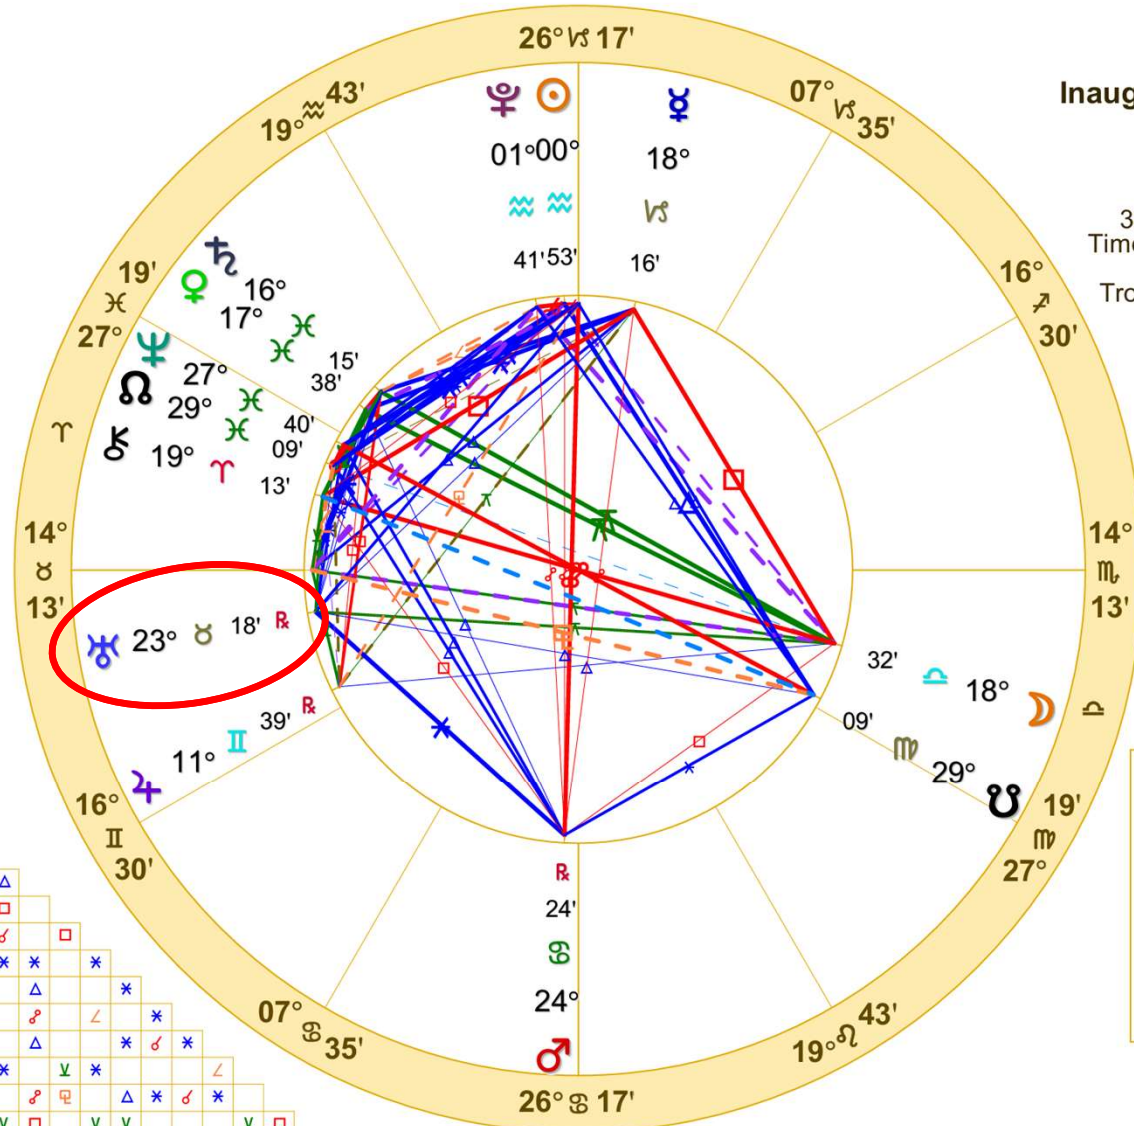

**Neptune
 conjunct North
 Node in Pisces in
 the 12th House.**

Deception and
 disinformation and
 shady deals will
 probably intensify
 during this
 presidency.

	Long.	Decl.
☉	0° 53' 26"	19 S 58
☾	18° 31' 33"	8 S 50
♃	18° 16'	23 S 27
♀	17° 38'	4 S 29
♂	24° 24' R	25 N 30
♄	11° 39' R	21 N 39
♅	16° 15'	7 S 13
♆	23° 18' R	18 N 22
♇	27° 40'	2 S 06
♁	1° 41'	23 S 00

Doc Benton
 The Wizard of AZ

NATAL CHART

Inauguration Day 2025

January 20, 2025
 12:00 PM EST
 Standard Time
 Washington, D.C.
 38N53'42" 77W02'12"
 Time Zone: 5 hours West
 Geocentric
 Tropical Regiomontanus

Uranus in the 1st House.

As promised, Trump's presidency will probably focus on disrupting existing norms and patterns (Uranus).

	Long.	Decl.
☉	0° 53' 26"	19 S 58
☽	18° 31' 33"	8 S 50
♃	18° 16'	23 S 27
♀	17° 38'	4 S 29
♂	24° 24' R	25 N 30
♃	11° 39' R	21 N 39
♃	16° 15'	7 S 13
♃	23° 18' R	18 N 22
♃	27° 40'	2 S 06
♃	1° 41'	23 S 00