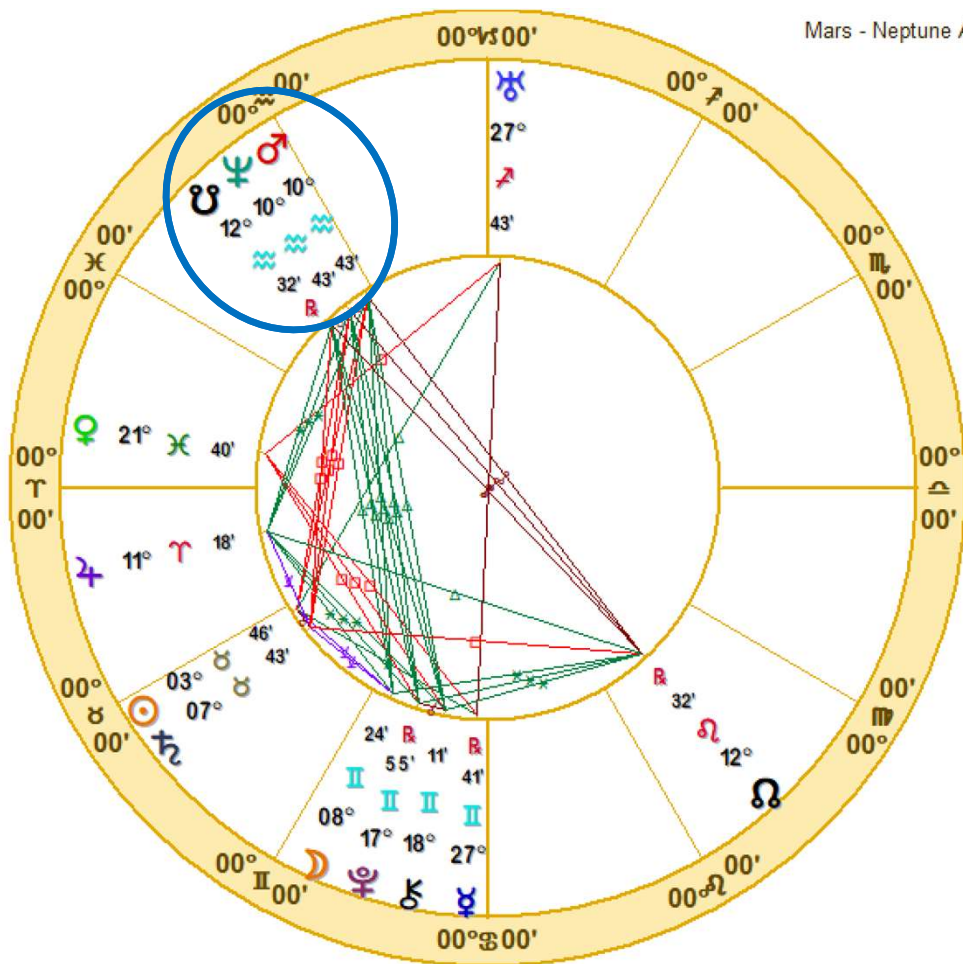

NATAL CHART  
**USA Libra**  
 July 2, 1776  
 11:50 AM  
 Local Mean Time  
 Philadelphia, PA  
 39N57'08" 75W09'51"  
 Time Zone: 0 hours West  
 Geocentric  
 Tropical 0-Aries

Doc Benton  
 The Hanged Man  
 Scottsdale, AZ 85255

And when either of these planets is stimulated in this chart, misinformation and discord is often the result. But we can also look to the *Mars/Neptune arc transform* to see what America should look like when this aspect is resolved.

Mars - Neptune Arc Transform NATAL CHART

USA Libra  
 July 2, 1776  
 11:50 AM  
 Local Mean Time  
 Philadelphia, PA  
 39N57'08" 75W09'51"  
 Time Zone: 0 hours West  
 Geocentric  
 Tropical 0-Aries

Doc Benton  
 The Hanged Man  
 Scottsdale, AZ 85255

On the left is the *Mars/Neptune arc transform* using 0° Aries for the 1<sup>st</sup> house. Thus, let's see if we can recognize the America presented in this chart.