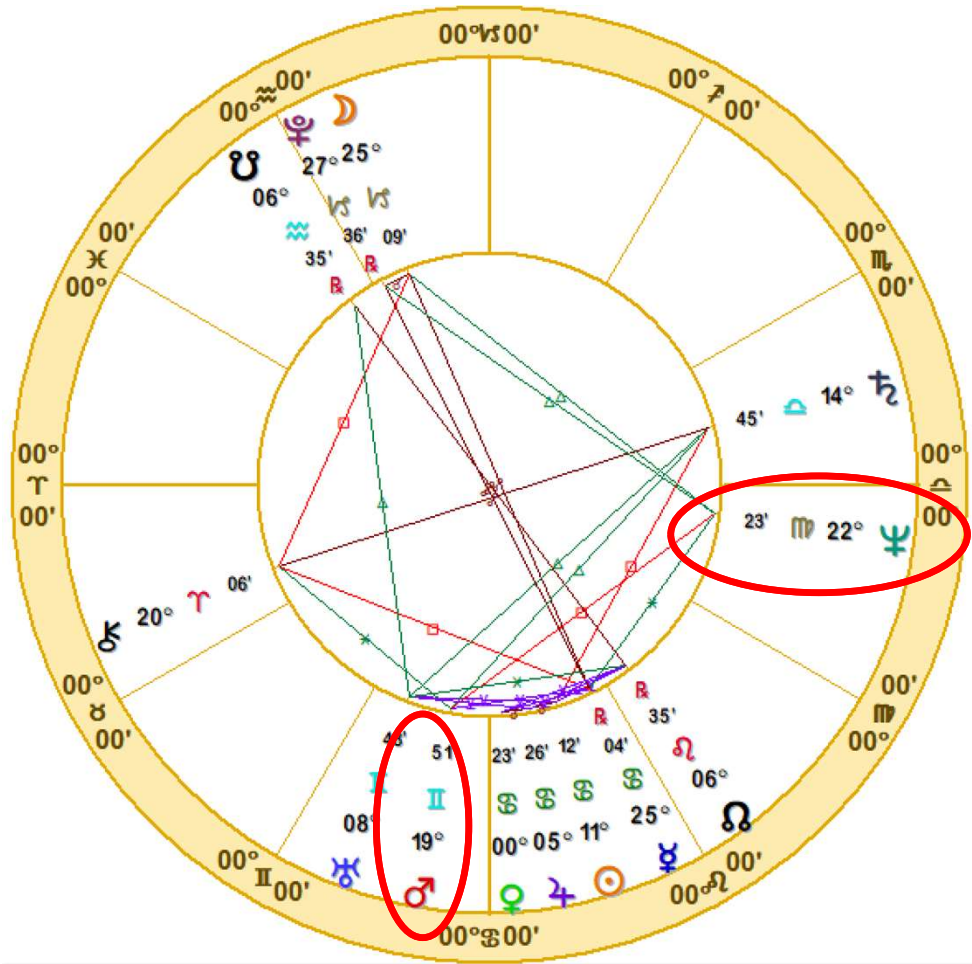

NATAL CHART

**USA Libra**

July 2, 1776

11:50 AM

Local Mean Time

Philadelphia, PA

39N57'08" 75W09'51"

Time Zone: 0 hours West

Geocentric

Tropical 0-Aries

Doc Benton

The Hanged Man

Scottsdale, AZ 85255

This is the date that the *Declaration of Independence* was voted on and approved. Also, both this and the July 4<sup>th</sup> charts have Neptune square Mars leading to an undercurrent of fanaticism and violence in America.

NATAL CHART  
**USA Libra**  
 July 2, 1776  
 11:50 AM  
 Local Mean Time  
 Philadelphia, PA  
 39N57'08" 75W09'51"  
 Time Zone: 0 hours West  
 Geocentric  
 Tropical 0-Aries

Doc Benton  
 The Hanged Man  
 Scottsdale, AZ 85255

And when either of these planets is stimulated in this chart, misinformation and discord is often the result. But we can also look to the *Mars/Neptune arc transform* to see what America should look like when this aspect is resolved.