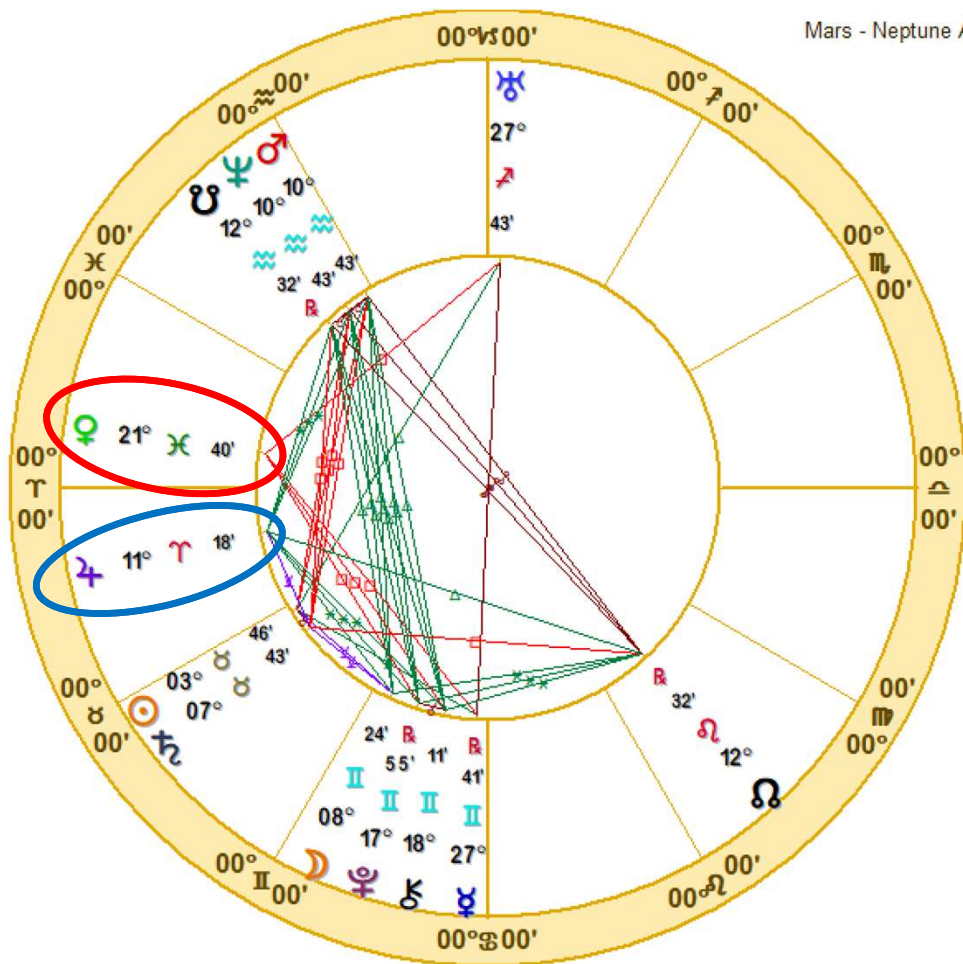

Mars - Neptune Arc Transform NATAL CHART

USA Libra
July 2, 1776
11:50 AM
Local Mean Time
Philadelphia, PA
39N57'08" 75W09'51"
Time Zone: 0 hours West
Geocentric
Tropical 0-Aries

Doc Benton
The Hanged Man
Scottsdale, AZ 85255

And with Jupiter in Aries in the 1st house, we tend to be both prosperous and independent. Also, with Venus, the ruler of the 7th house, in Pisces in the 12th house, our fantasies about other countries can be our undoing.