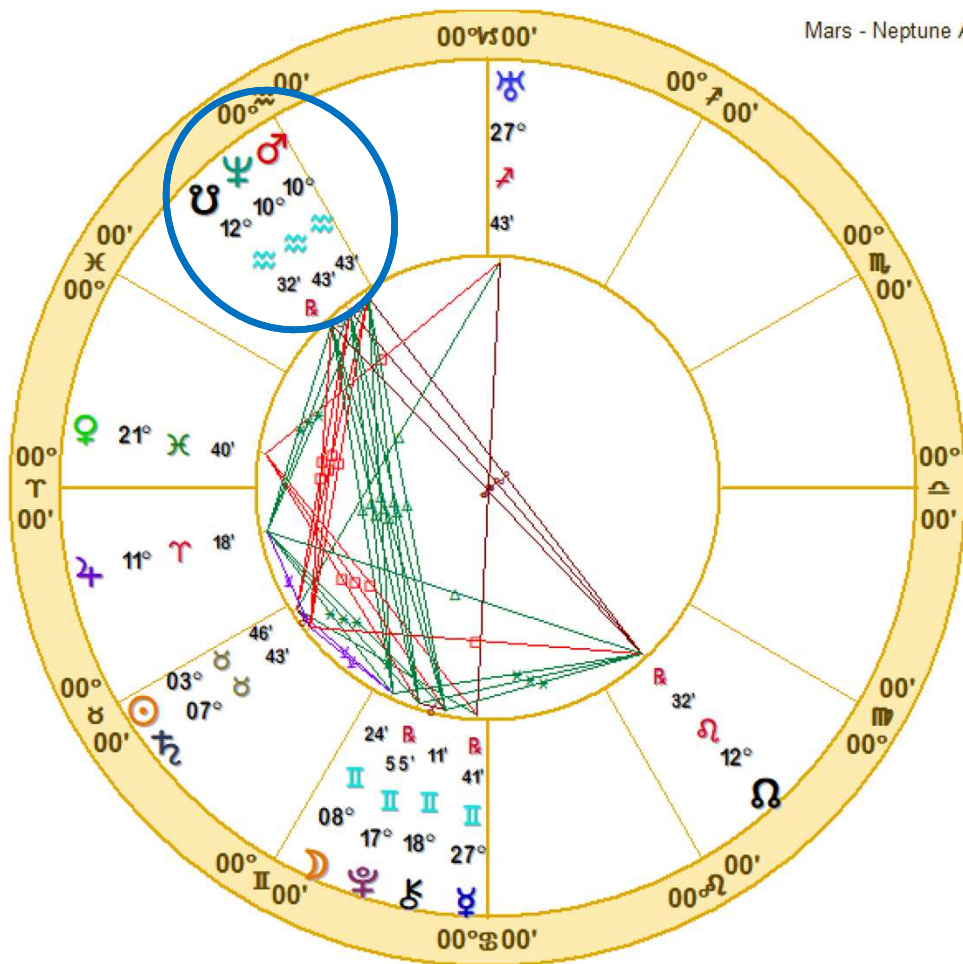

NATAL CHART

**USA Libra**

July 2, 1776

11:50 AM

Local Mean Time

Philadelphia, PA

39N57'08" 75W09'51"

Time Zone: 0 hours West

Geocentric

Tropical 0-Aries

Doc Benton

The Hanged Man

Scottsdale, AZ 85255

This is the date that the *Declaration of Independence* was voted on and approved. Also, both this and the July 4<sup>th</sup> charts have Neptune square Mars leading to an undercurrent of fanaticism and violence in America.

NATAL CHART  
**USA Libra**  
 July 2, 1776  
 11:50 AM  
 Local Mean Time  
 Philadelphia, PA  
 39N57'08" 75W09'51"  
 Time Zone: 0 hours West  
 Geocentric  
 Tropical 0-Aries

Doc Benton  
 The Hanged Man  
 Scottsdale, AZ 85255

And when either of these planets is stimulated in this chart, misinformation and discord is often the result. But we can also look to the *Mars/Neptune arc transform* to see what America should look like when this aspect is resolved.