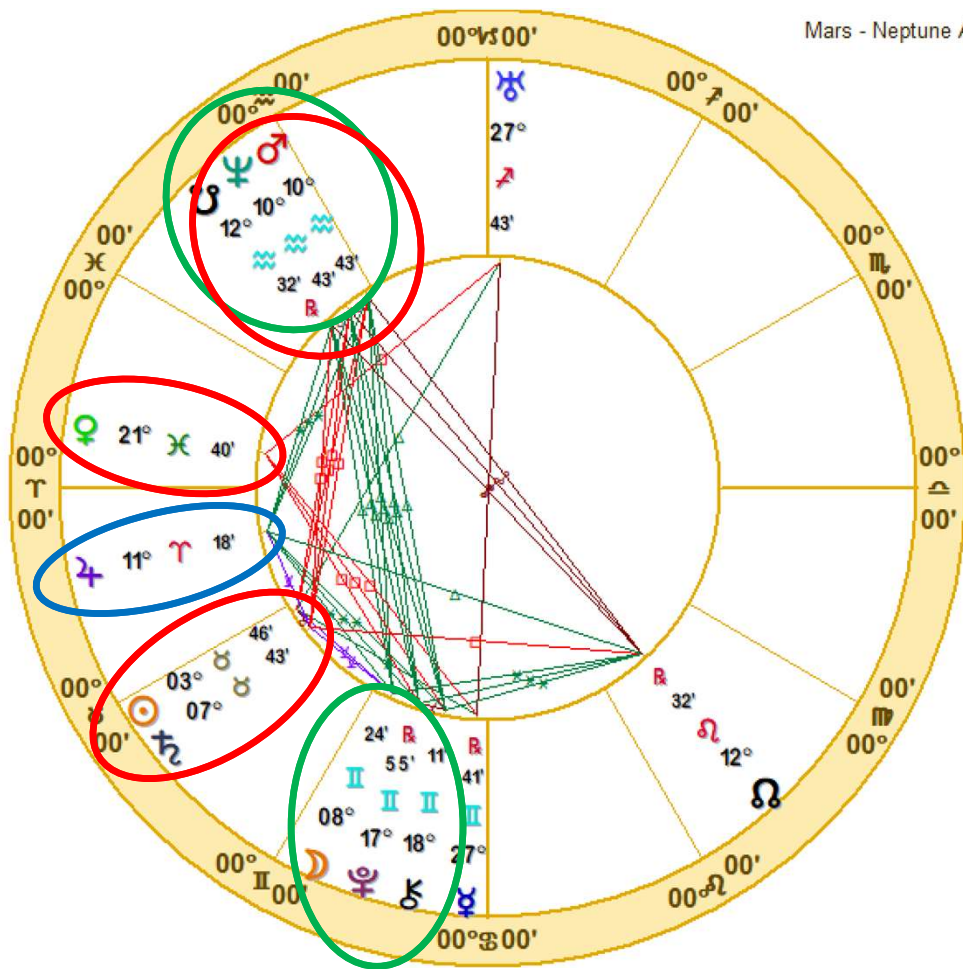

Mars - Neptune Arc Transform NATAL CHART

USA Libra
July 2, 1776
11:50 AM
Local Mean Time
Philadelphia, PA
39N57'08" 75W09'51"
Time Zone: 0 hours West
Geocentric
Tropical 0-Aries

Doc Benton
The Hanged Man
Scottsdale, AZ 85255

Nonetheless, the Mars/Neptune arc transform shows us both the promise and the challenges that lie ahead.