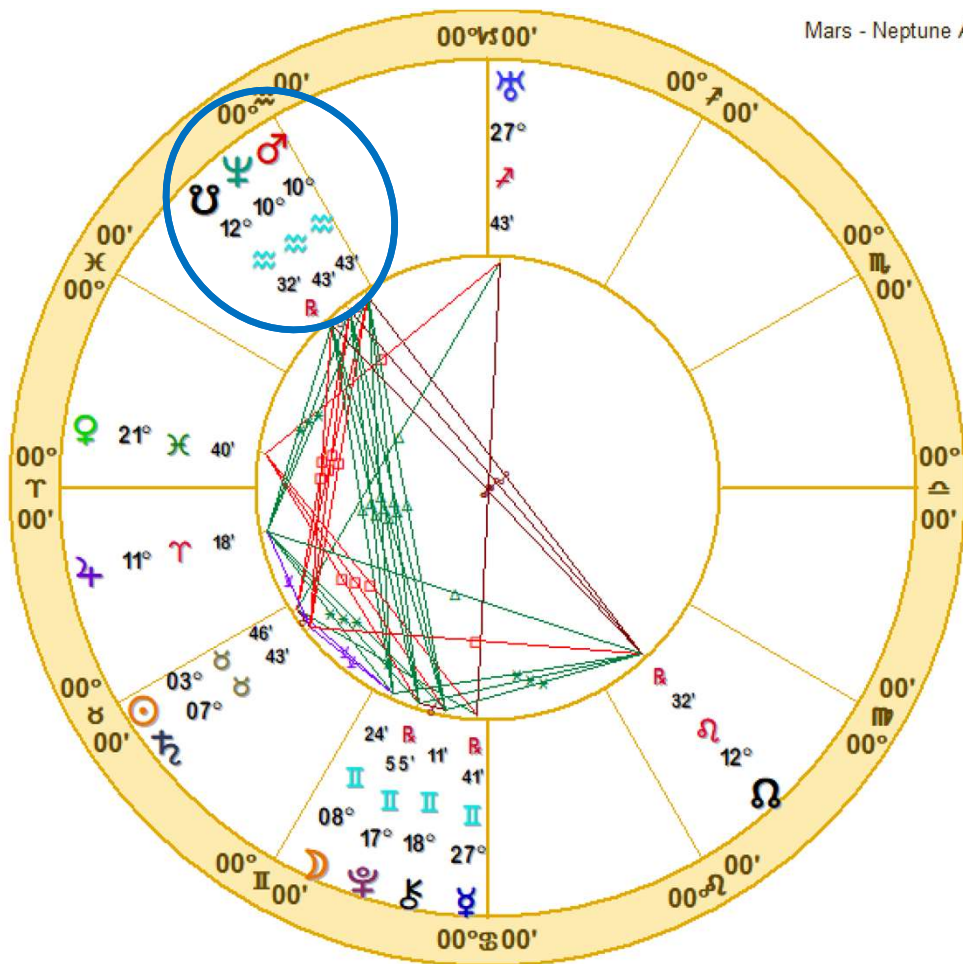

Mars - Neptune Arc Transform NATAL CHART

USA Libra
July 2, 1776
11:50 AM
Local Mean Time
Philadelphia, PA
39N57'08" 75W09'51"
Time Zone: 0 hours West
Geocentric
Tropical 0-Aries

Doc Benton
The Hanged Man
Scottsdale, AZ 85255

And with these two planets also affected by the Lunar Nodes, the impact is intensified, but not always in a good way. At worst, we may fall into old habits that ignore reality in pursuit of our idealized version of it.