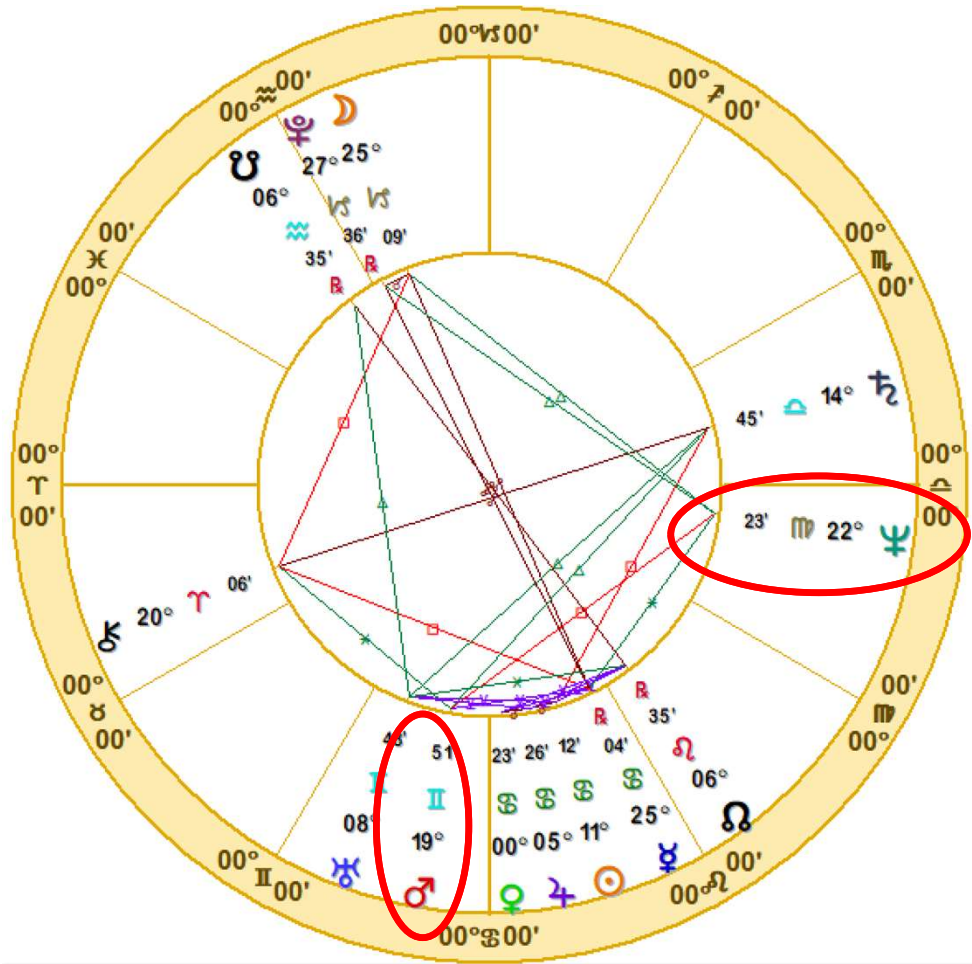

Time Zone: 0 hours West

Geocentric

Tropical 0-Aries

Doc Benton  
The Hanged Man  
Scottsdale, AZ 85255

NATAL CHART

**USA Libra**

July 2, 1776

11:50 AM

Local Mean Time

Philadelphia, PA

39N57'08" 75W09'51"

Time Zone: 0 hours West

Geocentric

Tropical 0-Aries

Doc Benton

The Hanged Man

Scottsdale, AZ 85255

When it comes to America's horoscope, one can find at least 14 different charts online at [Astrodatbank](http://Astrodatbank.com). Many people use one of the July 4<sup>th</sup> charts, but I have a slight preference for July 2<sup>nd</sup>, 1776.

NATAL CHART

**USA Libra**

July 2, 1776

11:50 AM

Local Mean Time

Philadelphia, PA

39N57'08" 75W09'51"

Time Zone: 0 hours West