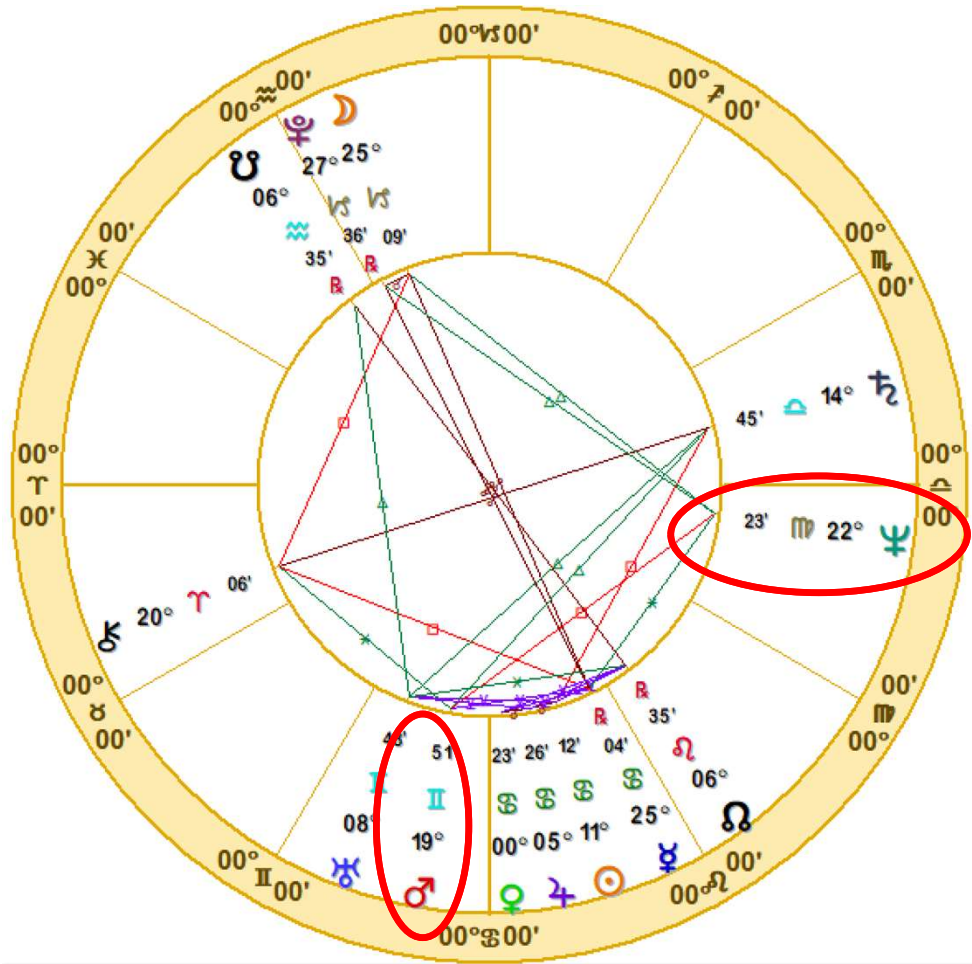

NATAL CHART

USA Libra

July 2, 1776

11:50 AM

Local Mean Time

Philadelphia, PA

39N57'08" 75W09'51"

Time Zone: 0 hours West

Geocentric

Tropical 0-Aries

Plus, not all in America have evolved. Some still cling to fanaticism (Neptune) and violence (Mars).

Doc Benton
The Hanged Man
Scottsdale, AZ 85255