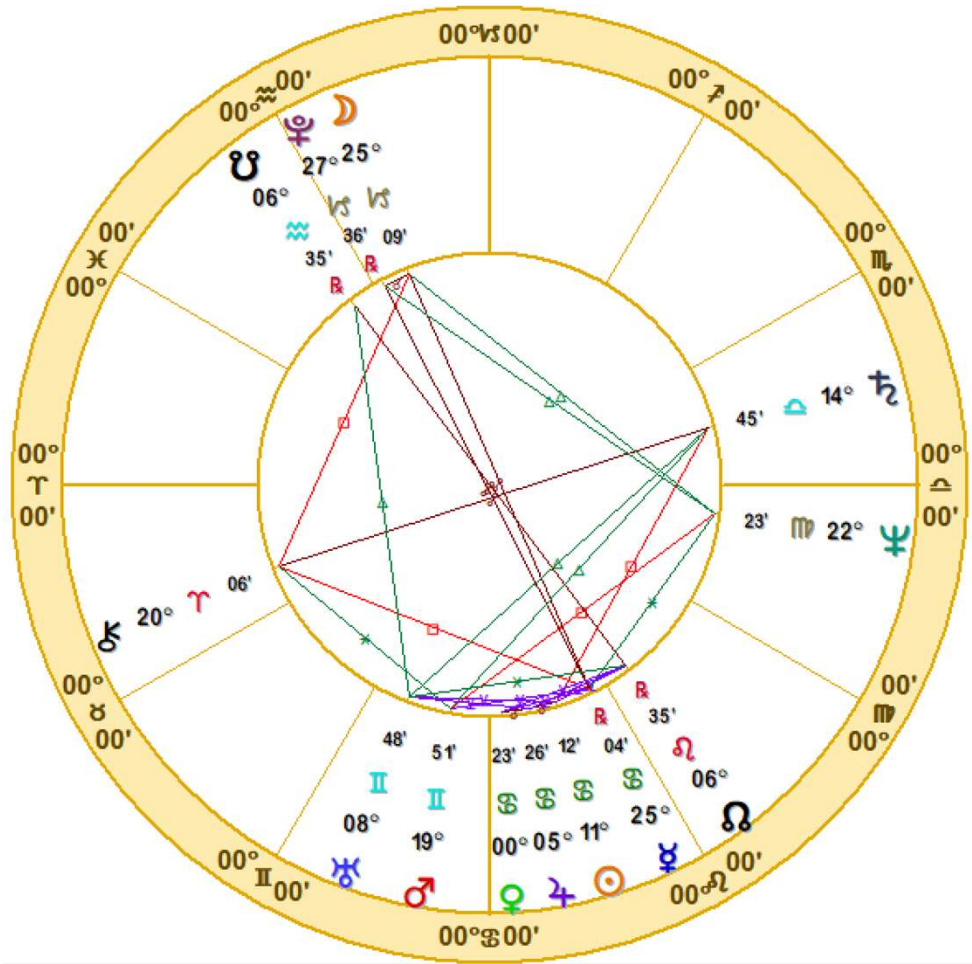

# The Mars/Neptune Arc Transform in the USA Chart

NATAL CHART

**USA Libra**

July 2, 1776

11:50 AM

Local Mean Time

Philadelphia, PA

39N57'08" 75W09'51"

Time Zone: 0 hours West

Geocentric

Tropical 0-Aries

Doc Benton  
The Hanged Man  
Scottsdale, AZ 85255

NATAL CHART

**USA Libra**

July 2, 1776

11:50 AM

Local Mean Time

Philadelphia, PA

39N57'08" 75W09'51"

Time Zone: 0 hours West

Geocentric

Tropical 0-Aries

Doc Benton

The Hanged Man

NATAL CHART

**USA Libra**

July 2, 1776

11:50 AM

Local Mean Time

Philadelphia, PA

39N57'08" 75W09'51"

Time Zone: 0 hours West