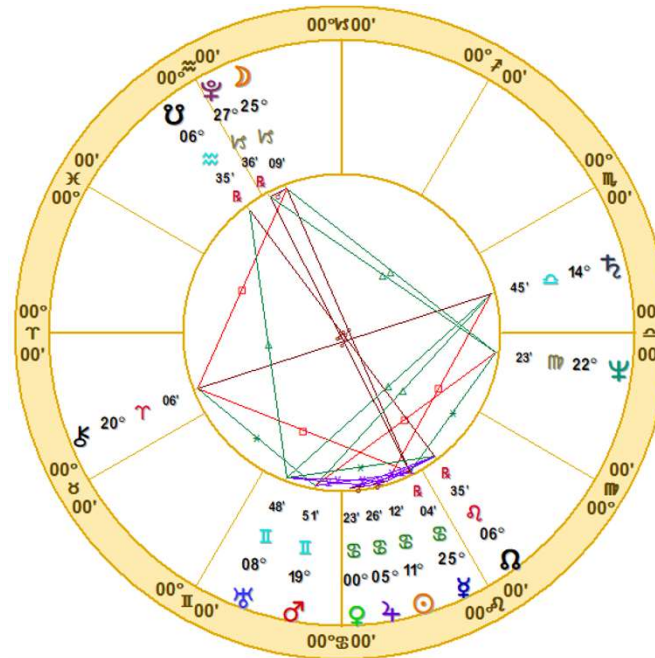

# The Mars/Neptune Arc Transform in the USA Chart

NATAL CHART

**USA Libra**

July 2, 1776

11:50 AM

Local Mean Time

Philadelphia, PA

39N57'08" 75W09'51"

Time Zone: 0 hours West

Geocentric

Tropical 0-Aries

Doc Benton  
The Hanged Man  
Scottsdale, AZ 85255

NATAL CHART

**USA Libra**

July 2, 1776

11:50 AM

Local Mean Time

Philadelphia, PA

39N57'08" 75W09'51"

Time Zone: 0 hours West

Geocentric

Tropical 0-Aries

Doc Benton

The Hanged Man