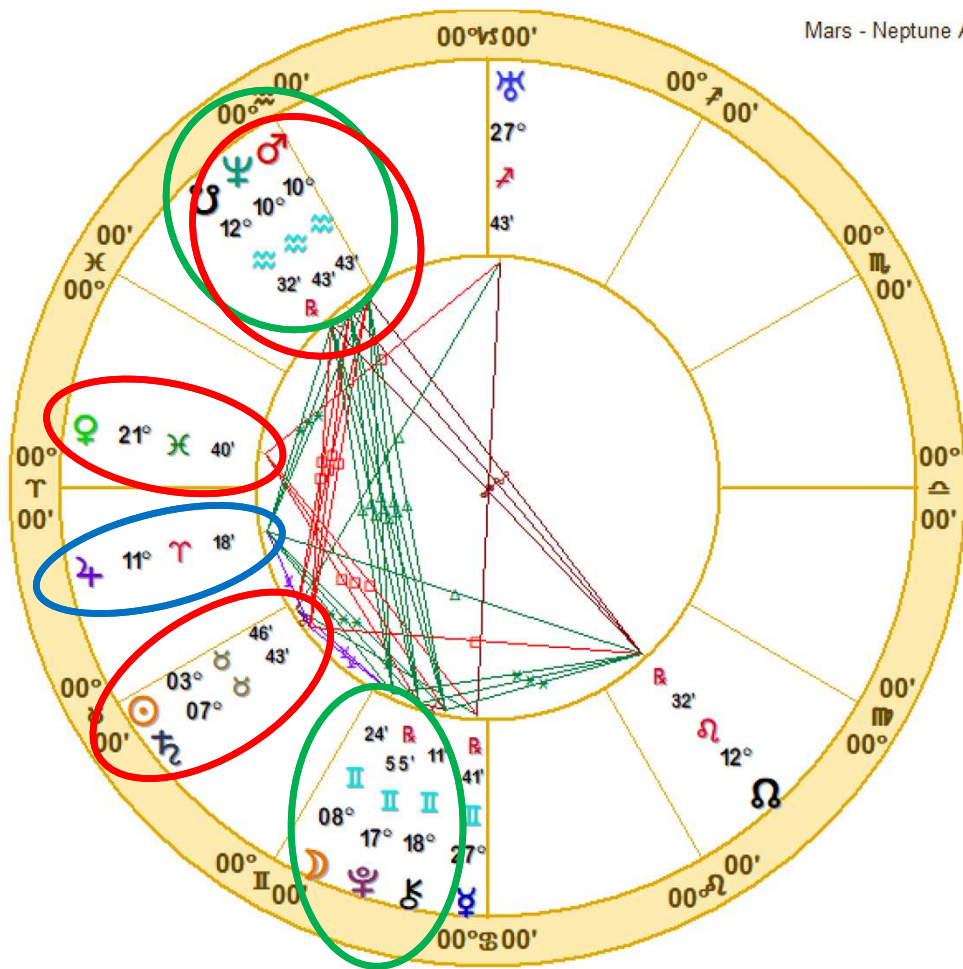

Mars - Neptune Arc Transform NATAL CHART

USA Libra
July 2, 1776
11:50 AM
Local Mean Time
Philadelphia, PA
39N57'08" 75W09'51"
Time Zone: 0 hours West
Geocentric
Tropical 0-Aries

Doc Benton
The Hanged Man
Scottsdale, AZ 85255

All in all, the face of America that is presented by this arc transform chart is one that I recognize. It is a face that is more evolved, but one that can still suffer from delusion and self-interest.