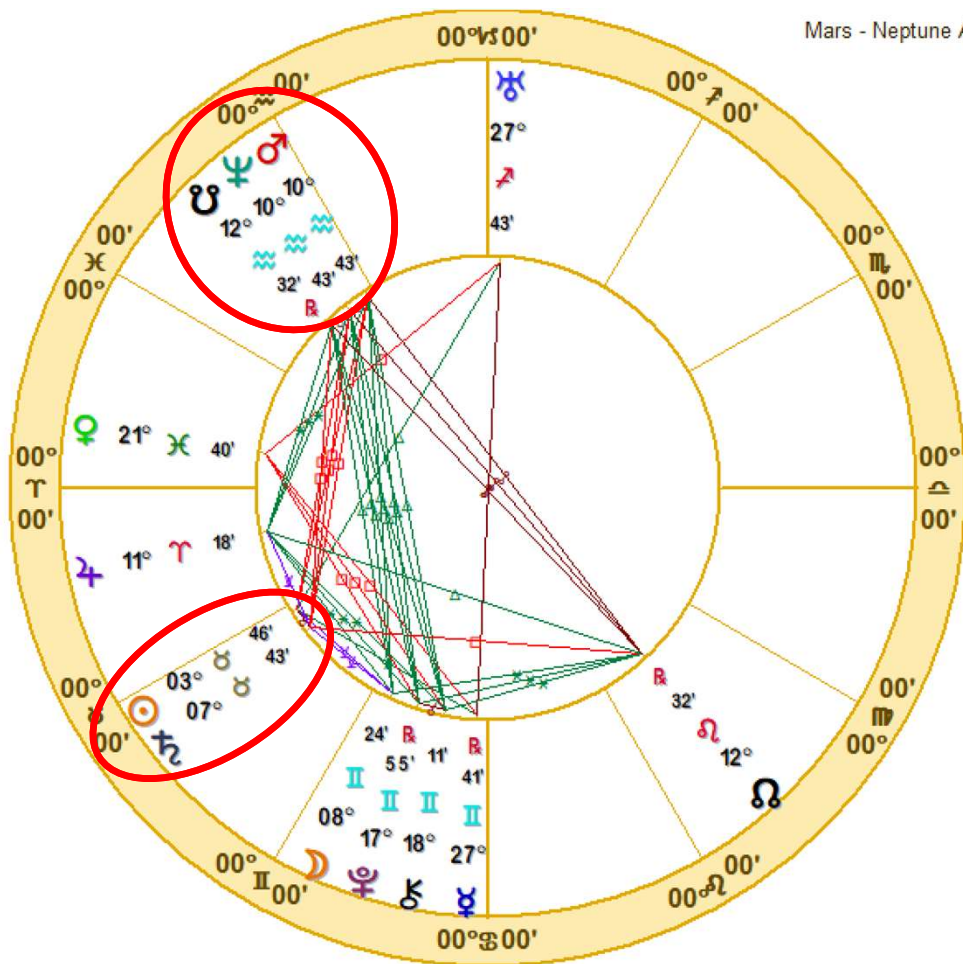

Mars - Neptune Arc Transform NATAL CHART

USA Libra
July 2, 1776
11:50 AM
Local Mean Time
Philadelphia, PA
39N57'08" 75W09'51"
Time Zone: 0 hours West
Geocentric
Tropical 0-Aries

Doc Benton
The Hanged Man
Scottsdale, AZ 85255

However, with Sun conjunct Saturn near the beginning of the Taurus 2nd house and square Neptune/Mars, we have a history of doing what we feel we need to do to survive even if it conflicts with our ideals.