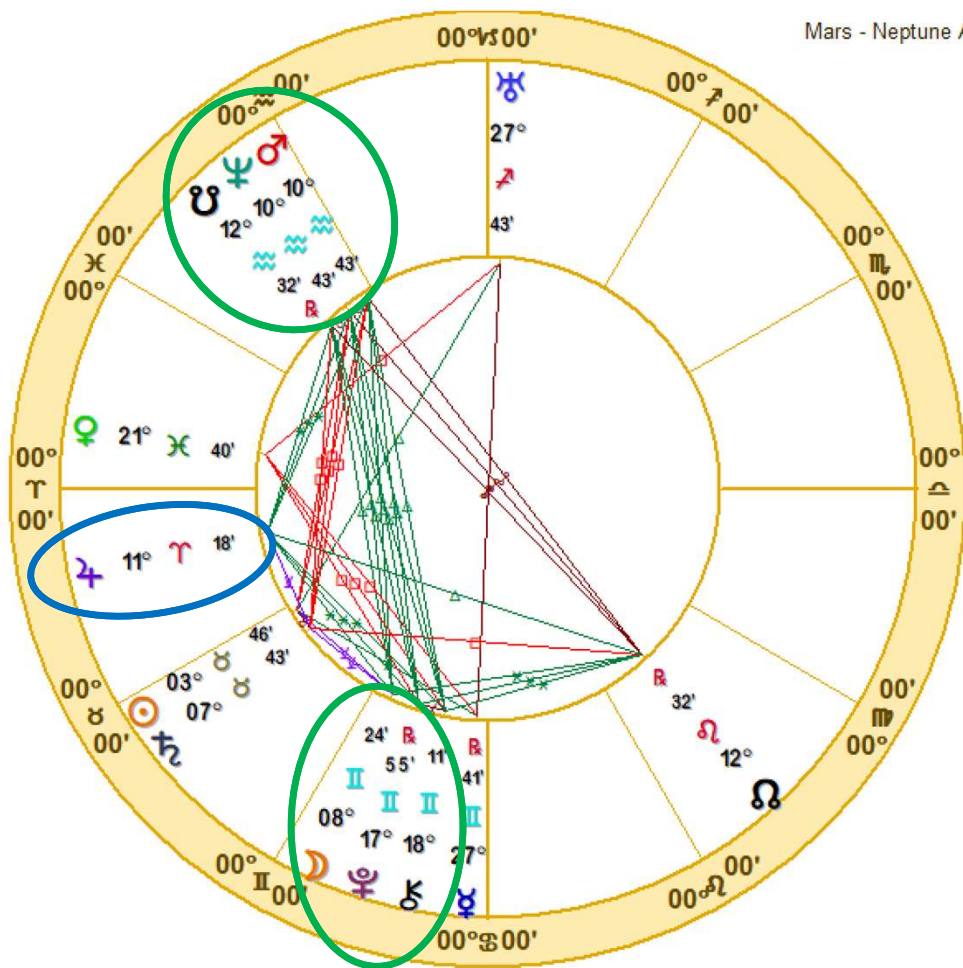

Mars - Neptune Arc Transform NATAL CHART

USA Libra
July 2, 1776
11:50 AM
Local Mean Time
Philadelphia, PA
39N57'08" 75W09'51"
Time Zone: 0 hours West
Geocentric
Tropical 0-Aries

Doc Benton
The Hanged Man
Scottsdale, AZ 85255

In many ways, though, our focus on these ideals will work out well for us, though, due to several trines from Moon, Pluto, and Chiron, and a sextile from Jupiter.