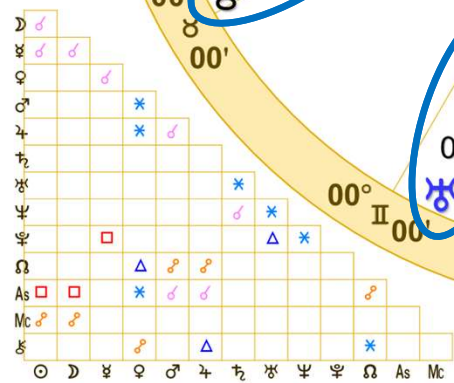

Doc Benton
The Wizard of AZ

New Moon (astrological)

New Moon Nov 9 2026
November 9, 2026
12:01:49 AM
Standard Time
Scottsdale, Arizona
33N30'33" 111W53'54"
Time Zone: 7 hours West
Geocentric
Tropical 0-Aries

New Moon November 8, 2026

Chiron/Mars/Jupiter/
South
Node/Venus/North
Node mystic
rectangle

	Long.	Decl.
☾	16 16 53'23"	16 S 53
♃	16 16 53'24"	21 S 36
♄	6 16 52R	12 S 44
♅	23 19R	11 S 39
♆	22 15	15 N 38
♁	25 15	13 N 47
♂	8 48R	1 N 03
♁	4 22R	20 N 52
♁	1 55R	0 S 32
♁	3 12	23 S 35

♃♄	10°01's	♄♅	2°26'a
♅♆	10°01's	♁♂	2°27'a
♆♁	4°23's	♂♄	2°34'a
♁♂	1°56's	♄♁	3°40'a
♂♄	1°17's	♄♁	4°27'a
♁♂	0°00's	♂♄	6°53'a
♂♄	0°38'a	♄♁	13°33'a
♄♁	1°09'a		

Uranus/Neptune/Plut
o minor grand trine