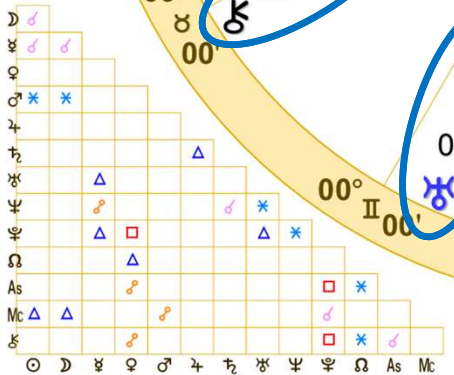

Doc Benton
The Wizard of AZ

New Moon (astrological)

New Moon Sep 10 2026
September 10, 2026
8:26:41 PM
Standard Time
Scottsdale, Arizona
33N30'33" 111W53'54"
Time Zone: 7 hours West
Geocentric
Tropical 0-Aries

New Moon September 10, 2026

	Long.	Decl.
☉	18 18' 25" 54"	4 N 35
☾	18 18' 25" 54"	3 N 02
☿	0 0 47	0 N 19
♀	0 0 31	16 S 03
♂	19 0 45	22 N 40
♃	15 0 48	16 N 38
♅	13 1 03	2 N 41
♁	5 11 42 R	21 N 06
♂	3 1 24 R	0 N 03
♃	3 0 21 R	23 S 35

Chiron opposite Venus

Neptune opposite Mercury

Chiron/South
Node/Venus/North Node
mystic rectangle

☿♁	12°21's	♃♁♂	1°19'a
♁♁♂	3°06's	♃♁♂	1°19'a
♃♁♂	2°44's	♂♁♂	2°34'a
♁♁♂	2°21's	♂♁♂	2°38'a
♁♁♂	2°17's	♂♁♂	2°49'a
♁♁♂	0°17's	♂♁♂	4°55'a
♁♁♂	0°00'a	♂♁♂	9°39'a
♁♁♂	0°04'a	♂♁♂	12°21'a

Uranus/Neptune/Pluto minor
grand trine

Jupiter trine Saturn

Mars sextile Sun/Moon

Pluto/Uranus/Mercury grand
trine