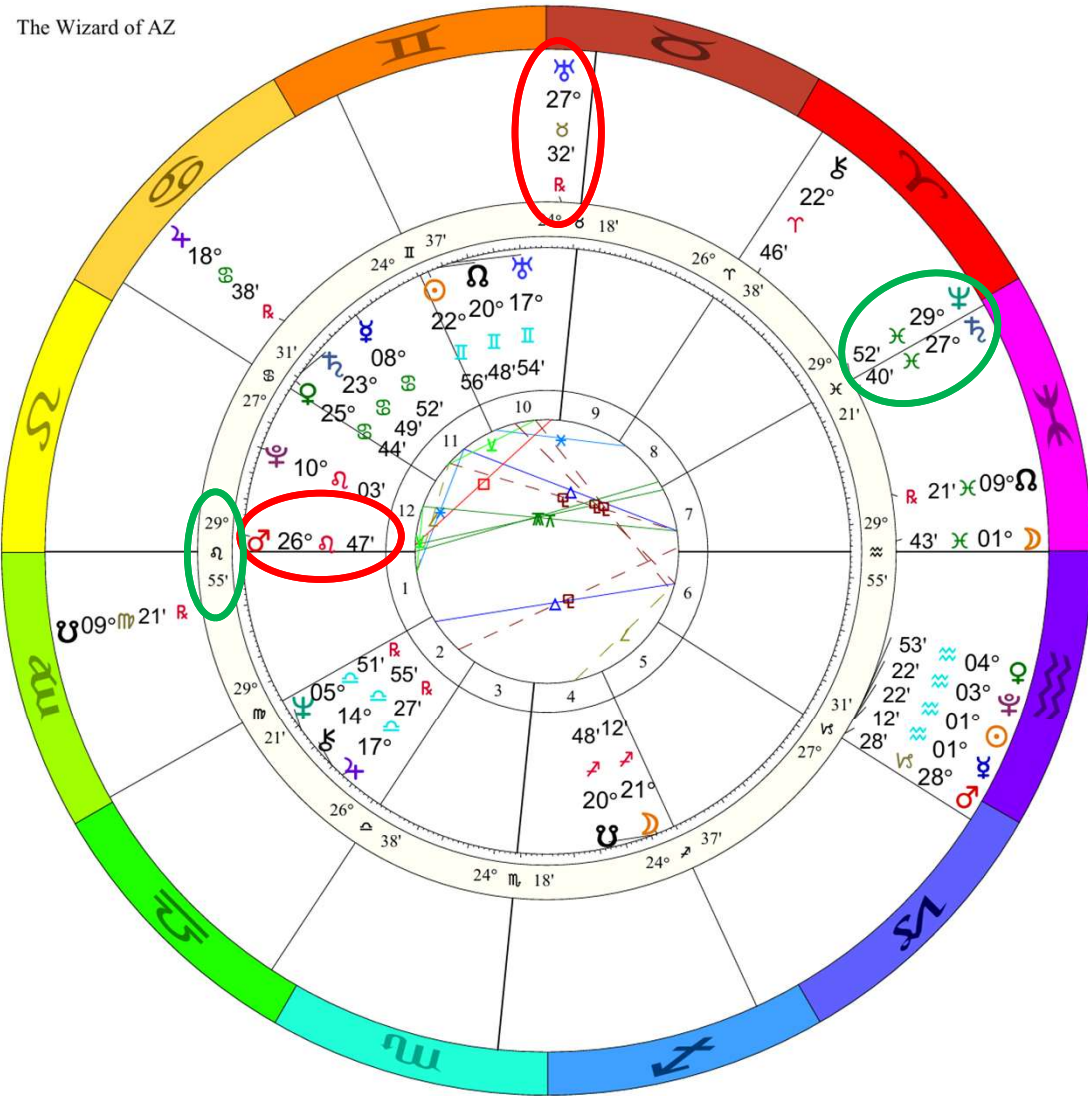

Doc Benton
The Wizard of AZ

Inner Ring:
Donald Trump
June 14, 1946
10:54 AM
Queens, New York
40 N 43 73 W 52
Daylight Saving Time
Time Zone: 5 hours West
Tropical Campanus
NATAL CHART

Outer Ring:
Davos
January 21, 2026
12:00 PM
Davos, Switzerland
46 N 48 9 E 50
Daylight Saving Time
Time Zone: 1 hours East
Tropical 0-Aries
NATAL CHART

♃♂♂	0°54's	♃♂♂	0°29'a
♃♂♂	0°42's	♃♂♂	0°29'a
♃♂♂	0°42's	♃♂♂	0°32'a
♃♂♂	0°16's	♃♂♂	0°32'a
♃♂♂	0°16's	♃♂♂	0°44'a
♃♂♂	0°10's	♃♂♂	0°45'a
♃♂♂	0°03's	♃♂♂	0°46'a
♃♂♂	0°08'a	♃♂♂	0°53'a
♃♂♂	0°17'a	♃♂♂	0°55'a
♃♂♂	0°28'a	♃♂♂	0°55'a
♃♂♂	0°28'a	♃♂♂	0°57'a

Trump/Davos Biwheel January 21, 2026

t. Uranus square n. Mars

t. Saturn/Neptune
quincunx n.
Mars/Ascendant

Just as the 2nd House is connected with Taurus which is ruled by Venus which represents a person's values, so can the 8th House be associated with the values of others. Faced at Davos with the values of other leaders, Trump caved on invading Greenland.