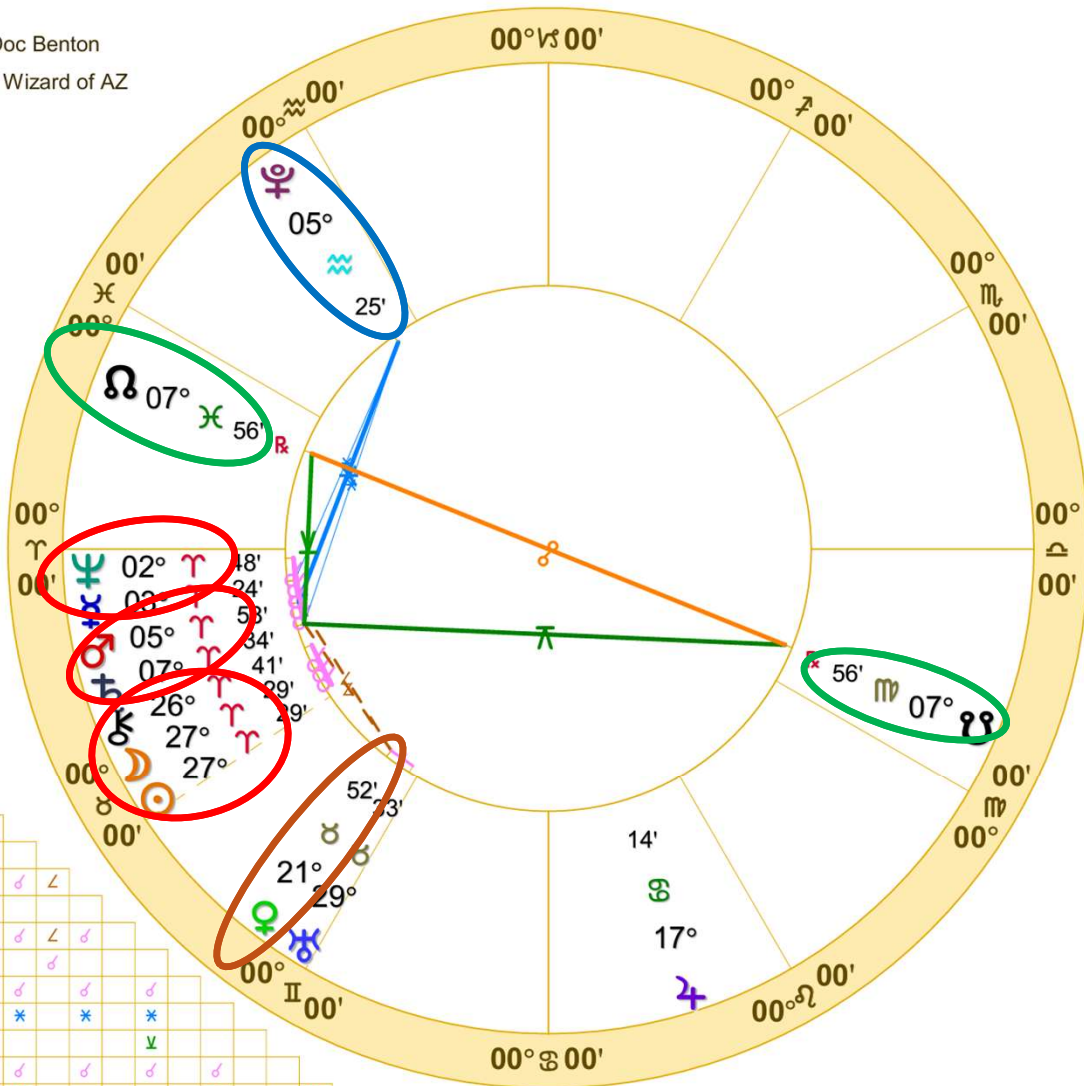

Doc Benton
The Wizard of AZ

New Moon (astrological)
New Moon Apr 17 2026
April 17, 2026
4:51:30 AM
Standard Time
Scottsdale, Arizona
33N30'33" 111W53'54"
Time Zone: 7 hours West
Geocentric
Tropical 0-Aries

New Moon April 17, 2026

**Neptune conjunct
Mercury**

Saturn conjunct Mars

**Sun/Moon/Chiron
conjunction**

	Long.	Decl.
☉	27° 28' 58"	10N 35
☽	27° 28' 58"	14N 12
♃	3° 24'	1 S 04
♄	21° 52'	18N 30
♅	5° 58'	1N 29
♆	17° 14'	22N 42
♇	7° 34'	1N 02
♈	29° 33'	19N 53
♉	2° 48'	0 S 05
♊	5° 25'	22 S 47

♃♄	4° 46' s	♅♆	0° 00' a
♄♅	3° 09' s	♆♇	0° 21' a
♅♆	2° 09' s	♇♈	0° 21' a
♆♇	0° 54' s	♈♉	0° 42' a
♇♈	0° 48' s	♉♊	1° 36' a
♈♉	0° 48' s	♊♋	2° 02' a
♉♊	0° 35' s	♋♌	2° 34' a
♊♋	0° 32' s	♌♍	4° 11' a
♋♌	0° 00' s	♍♎	7° 41' a

**Saturn/Mars
semisquare Venus**

**Pluto sextile
Mercury/Mars/Saturn**

**Saturn
semisextile/quincunx
Lunar Nodal Axis**