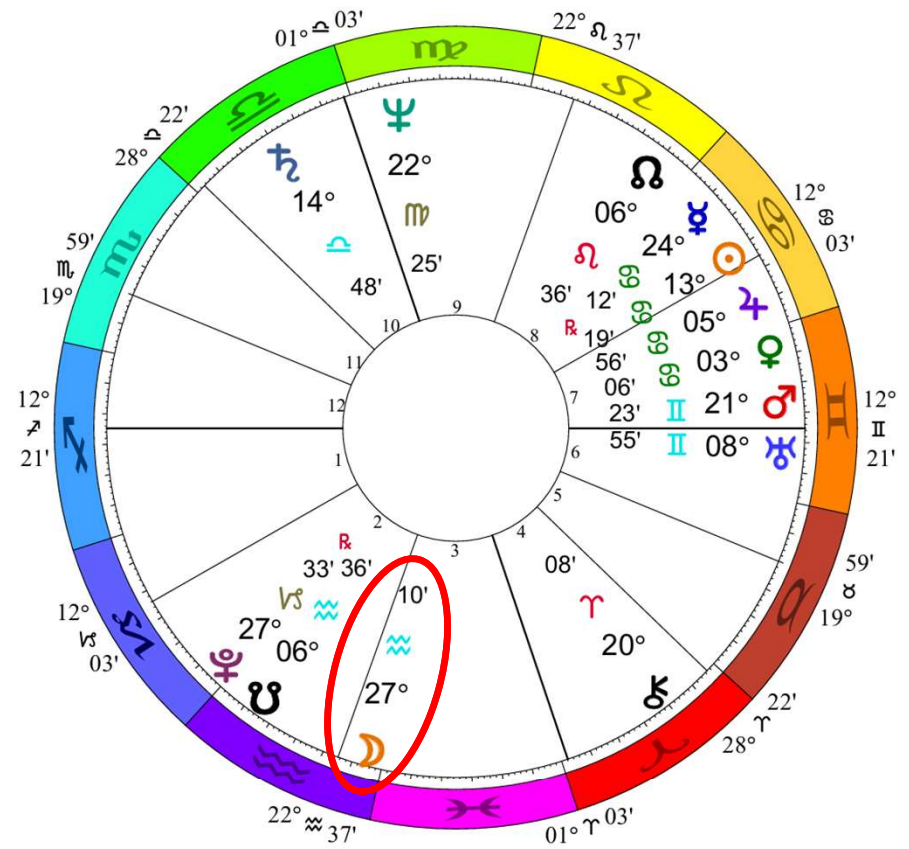

USA Sagittarius
July 4, 1776
5:10 PM
Philadelphia, PA
39N57'08" 75W09'51"
Local Mean Time
Time Zone: 0 hours West
Tropical Regiomontanus
NATAL CHART