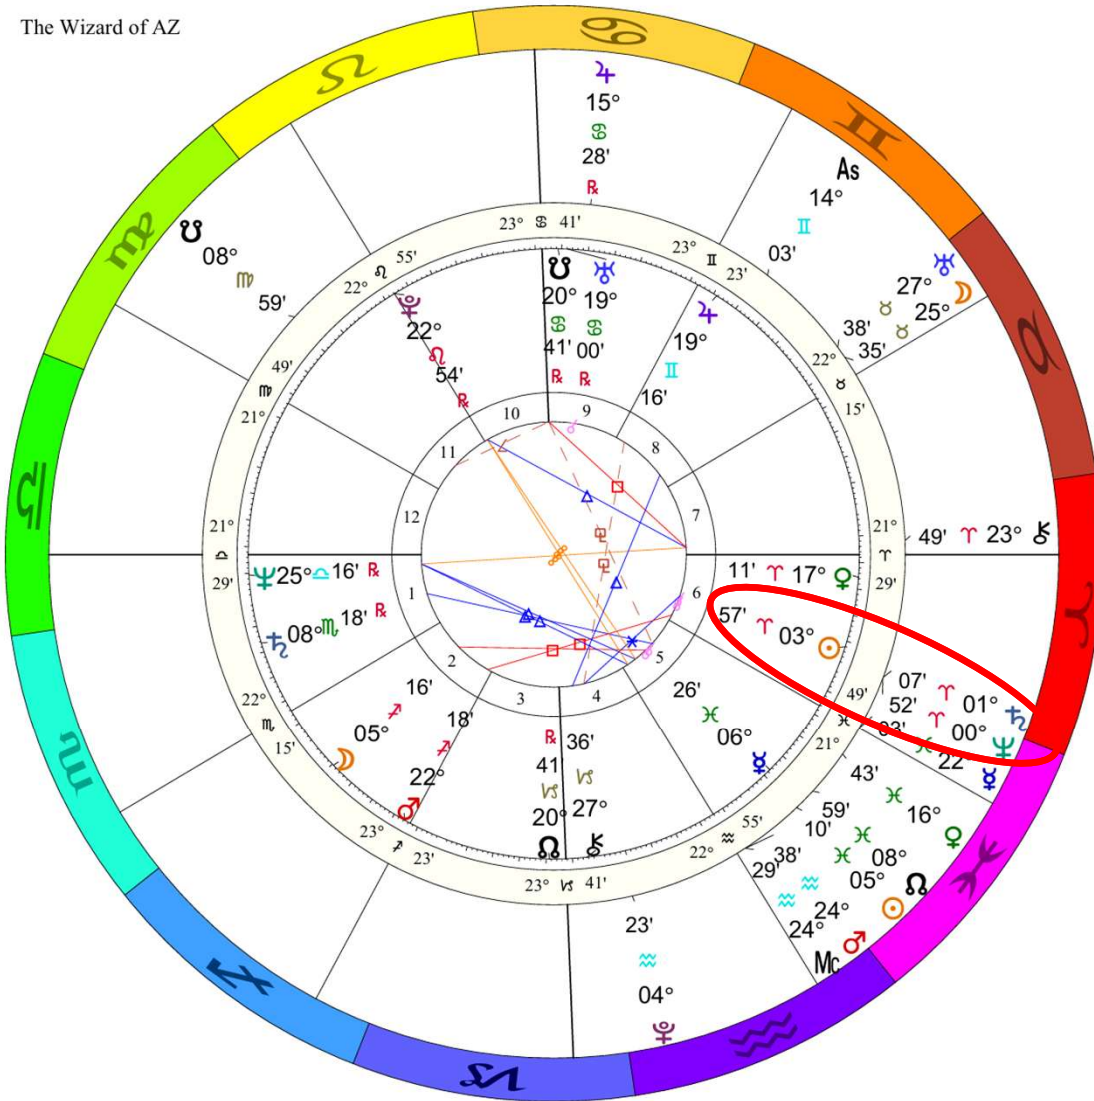

Doc Benton
The Wizard of AZ

Inner Ring:
Robert Carradine
March 24, 1954
7:27 PM
Los Angeles, California
34 N 03 118 W 15
Standard Time
Time Zone: 8 hours West
Tropical Campanus
NATAL CHART

Outer Ring:
Transits
February 23, 2026
12:00 PM
Scottsdale, Arizona
33N30'33" 111W53'54"
Standard Time
Time Zone: 7 hours West
Tropical 0-Aries
NATAL CHART

Robert Carradine
suicide
Biwheel
February 23, 2026

t. Saturn/Neptune
conjunct n. Sun

♄♃	3°32's	♃♄♄	0°07's
♄♃♄	2°32's	♄♃♄	0°02's
♄♃♄	1°44's	♄♃♄	0°06'a
♄♃♄	1°35's	♄♃♄	0°14'a
♄♃♄	0°54's	♄♃♄	0°37'a
♄♃♄	0°41's	♄♃♄	0°46'a
♄♃♄	0°26's	♄♃♄	1°16'a
♄♃♄	0°17's	♄♃♄	1°27'a
♄♃♄	0°17's	♄♃♄	2°50'a
♄♃♄	0°07's	♄♃♄	3°05'a