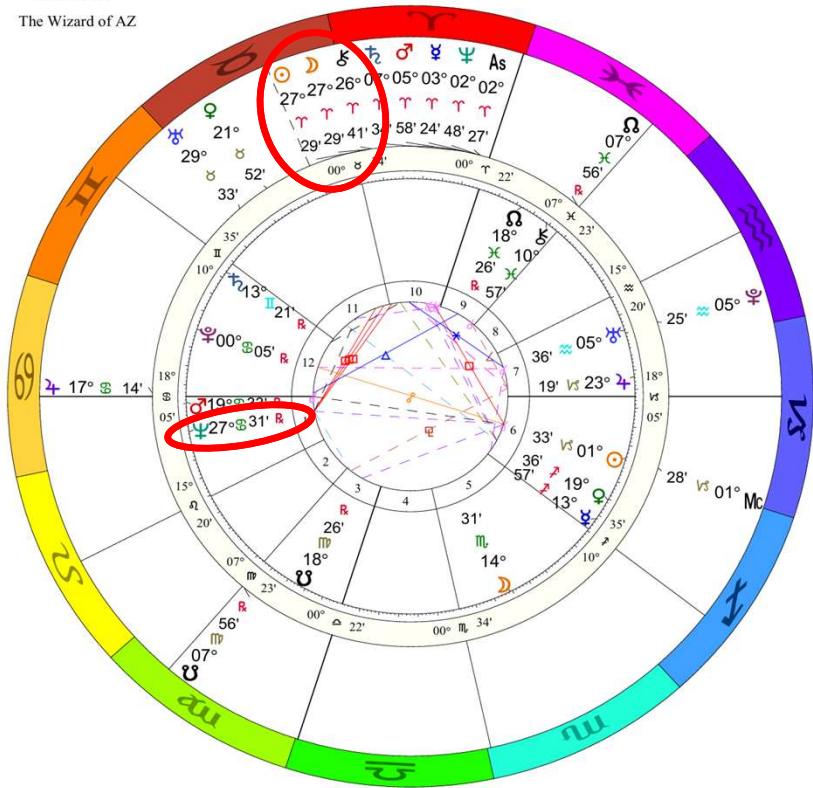

Doc Benton
The Wizard of AZ

Inner Ring:
Federal Reserve
December 23, 1913
6:02 PM
Washington, D.C.
38N53'42" 77W02'12"
Standard Time
Time Zone: 5 hours West
Tropical Campanus
NATAL CHART

Trump threatens to fire Powell if he stays on Fed board

The president also suggested that his administration will not drop its criminal probe into the renovations of the central bank's headquarters.

Outer Ring:
New Moon Apr 17 2026
April 17, 2026
4:51:30 AM
Scottsdale, Arizona
33N30'33" 111W53'54"
Standard Time
Time Zone: 7 hours West
Tropical Campanus
New Moon
(astrological)

4/15/2026

♂♂♂	3°01's	♄ Sept ♄	0°03'a
♃♂♂♂	2°05's	♃ Sept ♃	0°04'a
♃♂♂♂	1°23's	♃♂♂♂	0°05'a
♃♂♂♂	0°54's	♃ 2/11 ♃	0°12'a
♃♂♂♂	0°51's	♃ 5/11 ♃	0°15'a
♃♂♂♂	0°39's	♃ 2/11 ♃	0°19'a
♃♂♂♂	0°24's	♃ T Sep ♃	0°20'a
♃♂♂♂	0°24's	♃ B Sep ♃	0°21'a
♃♂♂♂	0°22's	♃ Nov ♃	0°25'a
♃♂♂♂	0°11's	♃ B Qnt ♃	0°40'a
♃♂♂♂	0°10's	♃♂♂♂	0°50'a
♃♂♂♂	0°03's	♃♂♂♂	1°13'a
♃♂♂♂	0°02's	♃♂♂♂	2°19'a
♃♂♂♂	0°00'a	♃♂♂♂	2°26'a
♃♂♂♂	0°02'a	♃♂♂♂	3°02'a
♃♂♂♂	0°02'a		

April 17

**t. Sun/Moon/Chiron square Fed's n. Neptune
(scandal? Inflation?)**