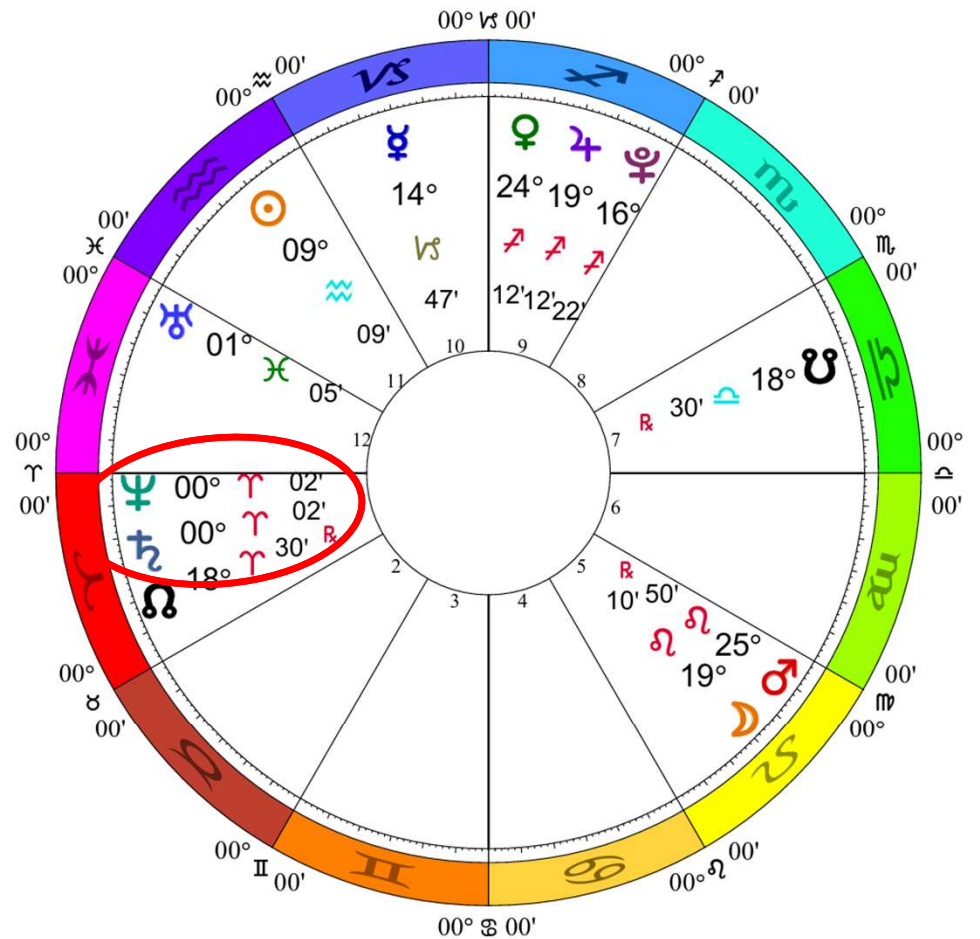

Uranus semisquare Moon
Pluto semisquare Mercury

Jupiter trine Venus

Chiron sextile Mars

Transits
 February 20, 2026
 9:53:35 AM
 Scottsdale, Arizona

The 6000-year Saturn/Neptune cycle

Transits
 January 27, 4361 BC
 6:03:19 PM
 Scottsdale, Arizona