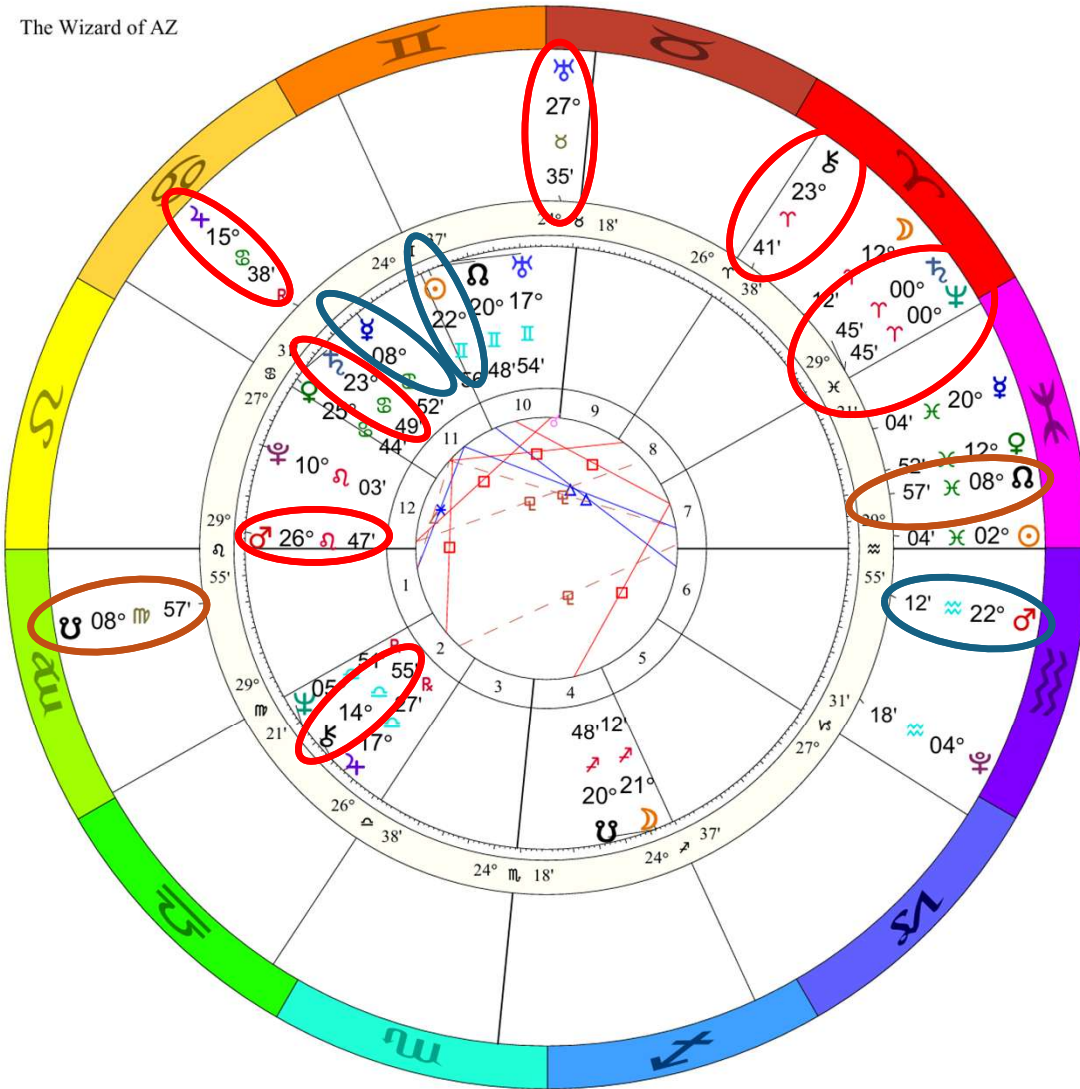

Doc Benton
The Wizard of AZ

Inner Ring:
Donald Trump
June 14, 1946
10:54 AM
Queens, New York
40 N 43 73 W 52
Daylight Saving Time
Time Zone: 5 hours West
Tropical Campanus
NATAL CHART

Outer Ring:
Transits
February 20, 2026
9:53:52 AM
Scottsdale, Arizona
33N30'33" 111W53'54"
Standard Time
Time Zone: 7 hours West
Tropical 0-Aries
NATAL CHART

♄♁	3°17's	♁♁	0°08'a
♁♁	0°48's	♁♁	0°16'a
♁♁	0°26's	♁♁	0°16'a
♁♁	0°09's	♁♁	0°23'a
♁♁	0°09's	♁♁	0°43'a
♁♁	0°06's	♁♁	0°44'a
♁♁	0°06's	♁♁	0°44'a
♁♁	0°04'a	♁♁	0°44'a

Trump February 20, 2026

**t. Saturn/Neptune conjunct
n. 8th House**

t. Chiron square n. Saturn

t. Jupiter square n. Chiron

t. Uranus square n. Mars

**t. Lunar Nodal Axis
semisquare/sesquiquadrate
n. Saturn**

**t. Lunar Nodal Axis
trine/sextile n. Mercury**

t. Mars trine n. Sun