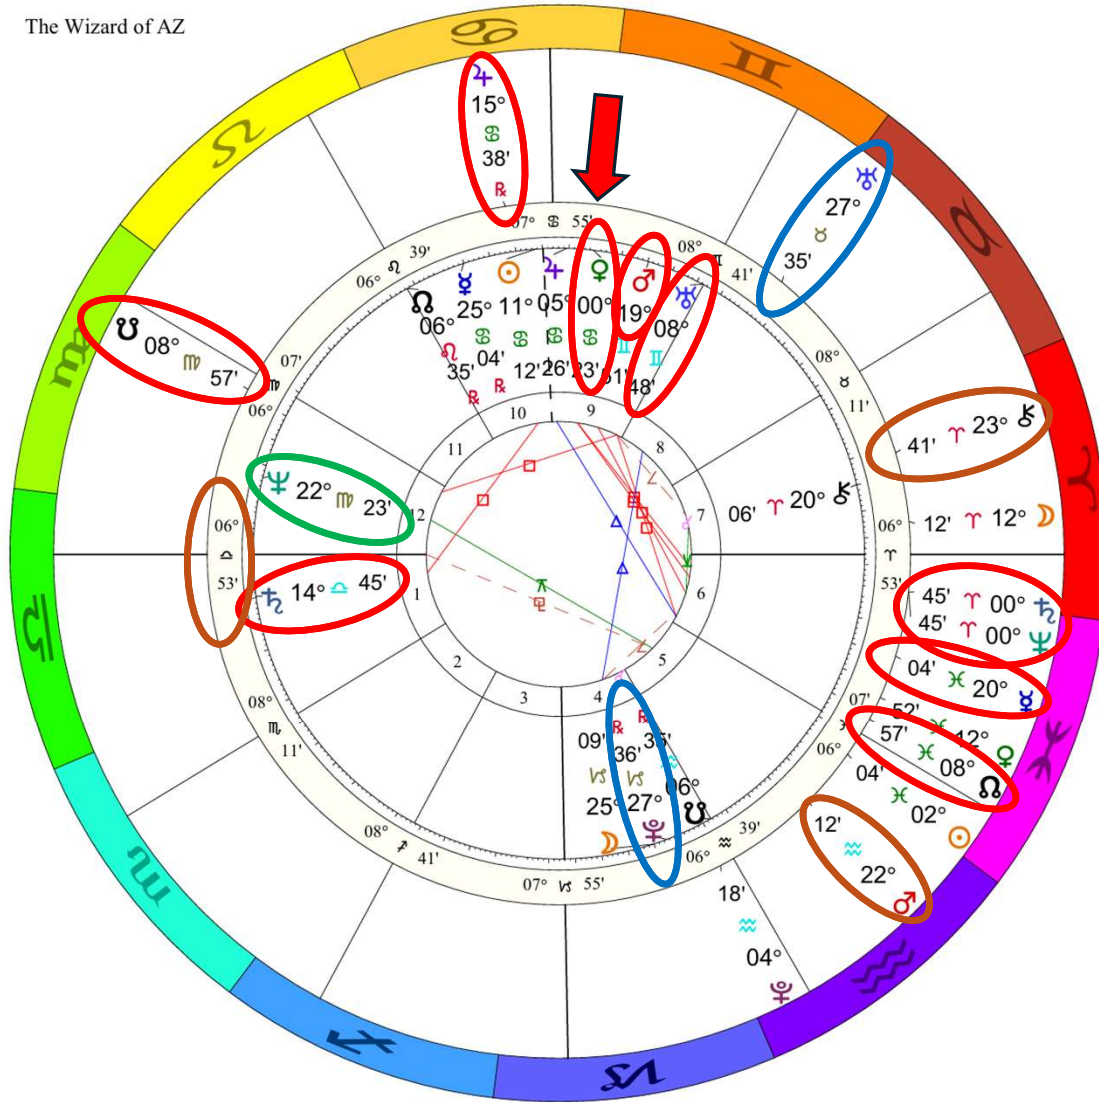

Doc Benton
The Wizard of AZ

Inner Ring:
USA Libra
July 2, 1776
11:50 AM
Philadelphia, PA
39N57'08" 75W09'51"
Standard Time
Time Zone: 5 hours West
Tropical Campanus
NATAL CHART

Outer Ring:
Saturn conjunct Neptune
February 20, 2026
9:53:48 AM
Scottsdale, Arizona
33N30'33" 111W53'54"
Standard Time
Time Zone: 7 hours West
Tropical 0-Aries
NATAL CHART

♃♃	3°35's	♃♃♃	0°09'a
♃♃♃	0°25's	♃♃♃	0°10'a
♃♃♃	0°15's	♃♃♃	0°19'a
♃♃♃	0°13's	♃♃♃	0°22'a
♃♃♃	0°08's	♃♃♃	0°22'a
♃♃♃	0°01'a	♃♃♃	0°54'a
♃♃♃	0°01'a	♃♃♃	1°03'a
♃♃♃	0°09'a	♃♃♃	2°17'a

America February 20, 2026

t. Saturn/Neptune square n. Venus

t. Lunar Nodal Axis square n. Uranus

t. Jupiter square n. Saturn

t. Mercury square n. Mars

t. Chiron semisquare n. Uranus

t. Mars sesquiquadrate n. Ascendant

t. Uranus trine n. Pluto

t. Mars quincunx n. Neptune