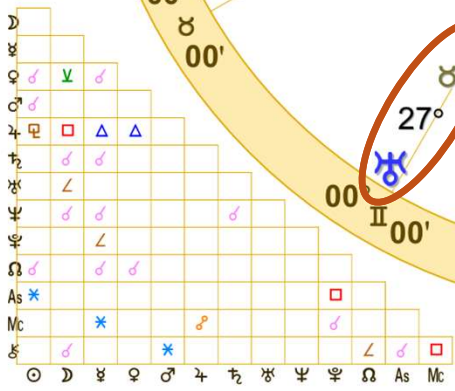

Doc Benton
The Wizard of AZ

NATAL CHART

Saturn conjunct Neptune
February 20, 2026
9:53:48 AM
Standard Time
Scottsdale, Arizona
33N30'33" 111W53'54"
Time Zone: 7 hours West
Geocentric
Tropical 0-Aries

Saturn conjunct Neptune
Neptune
February 20,
2026

Saturn conjunct Neptune

	Long.	Decl.
☉	2 28' 03" 39"	10 S 44
☽	12 11' 12" 12"	7 N 30
♃	20 28' 04	2 S 37
♀	12 28' 52	8 S 04
♂	22 28' 12	15 S 08
♄	15 28' 38 R	22 N 51
♅	0 11' 45	1 S 40
♁	27 28' 35	19 N 27
♆	0 11' 45	0 S 54
♇	4 28' 18	22 S 55

Chiron
semisquare/sesquiquadrate
to Lunar Nodal Axis

♃♆	11°27's	♄♅	0°17'a
♃♅	11°27's	♃♁	0°23'a
♃♁	11°07's	♃♆	0°39'a
♃♆	10°48's	♃♅	1°28'a
♃♅	9°51's	♃♁	2°47'a
♃♁	4°26's	♃♆	3°26'a
♃♆	3°54's	♃♅	6°54'a
♃♅	3°54's	♃♁	6°54'a
♃♁	1°25's	♃♆	7°13'a
♃♆	0°46's	♃♅	10°41'a
♃♅	0°00's	♃♁	10°41'a
♃♁	0°00'a	♃♆	11°28'a
♃♆	0°17'a		

Uranus semisquare Moon
Pluto semisquare Mercury

Jupiter trine Venus

Chiron sextile Mars