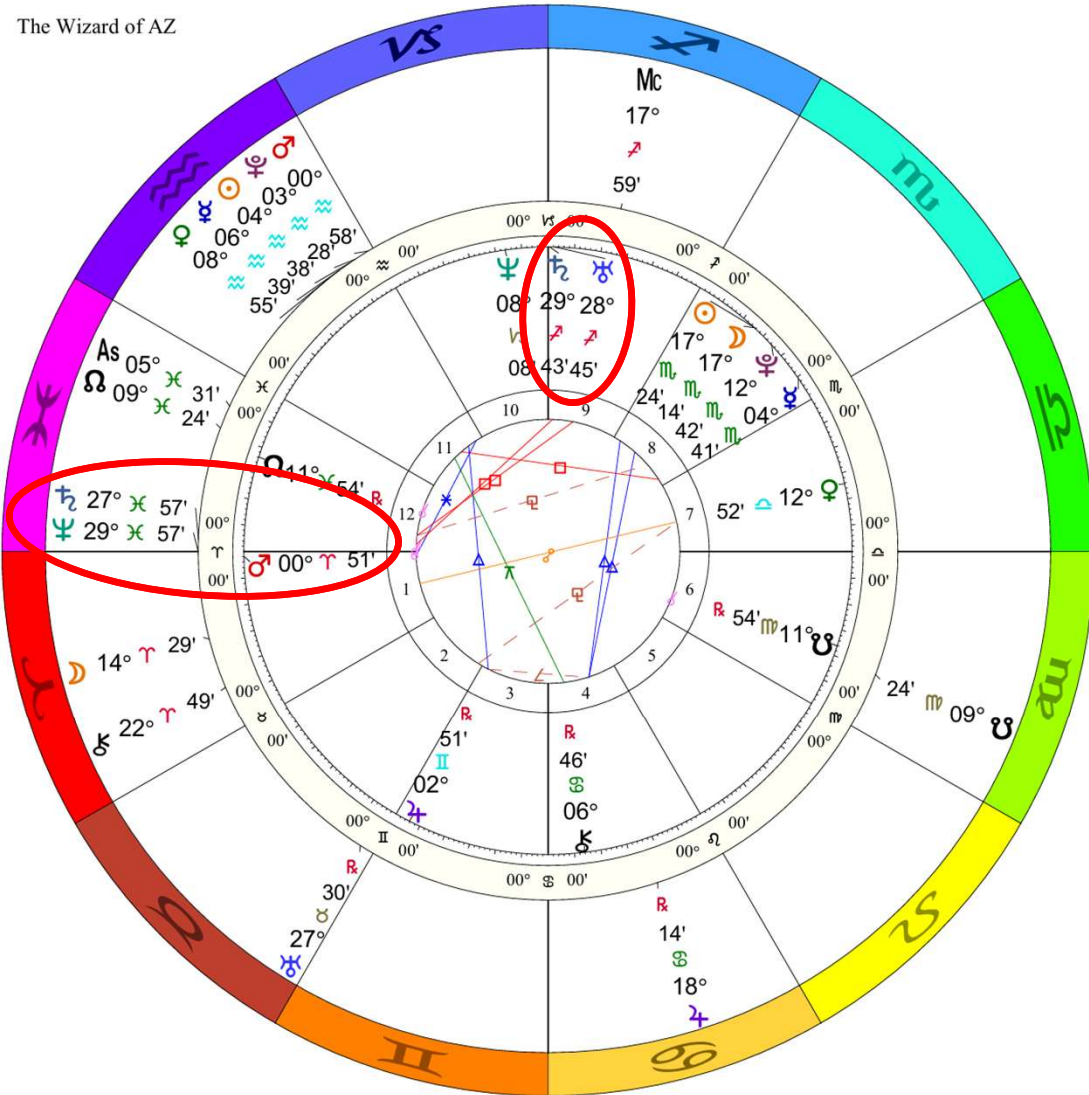

Doc Benton
The Wizard of AZ

Inner Ring:
Alex Pretti
November 9, 1988
8:00 AM
Park Ridge, Illinois
42N00'40" 87W50'26"
Standard Time
Time Zone: 6 hours West
Tropical 0-Aries
NATAL CHART

Outer Ring:
Killing of Alex Pretti
January 24, 2026
9:05 AM
Minneapolis, Minnesota
44N58'48" 93W15'49"
Standard Time
Time Zone: 6 hours West
Tropical Campanus
NATAL CHART

**Alex Pretti killed
Biwheel
January 24, 2026
(no birth time)**

**t. Saturn/Neptune
conjunct/square n.
Mars/Saturn/Uranus**

♂♂♃	2°55's	♂♂♃	0°05'a
♀♂♃	1°37's	♂♂♃	0°07'a
♂♂♃	0°54's	♂♂♃	0°13'a
♂♂♃	0°50's	♂♂♃	0°18'a
♂♂♃	0°36's	♂♂♃	0°49'a
♂♂♃	0°23's	♂♂♃	0°50'a
♂♂♃	0°21's	♂♂♃	1°00'a
♂♂♃	0°14's	♂♂♃	1°15'a
♂♂♃	0°07's	♂♂♃	2°30'a
♂♂♃	0°03's	♂♂♃	2°30'a