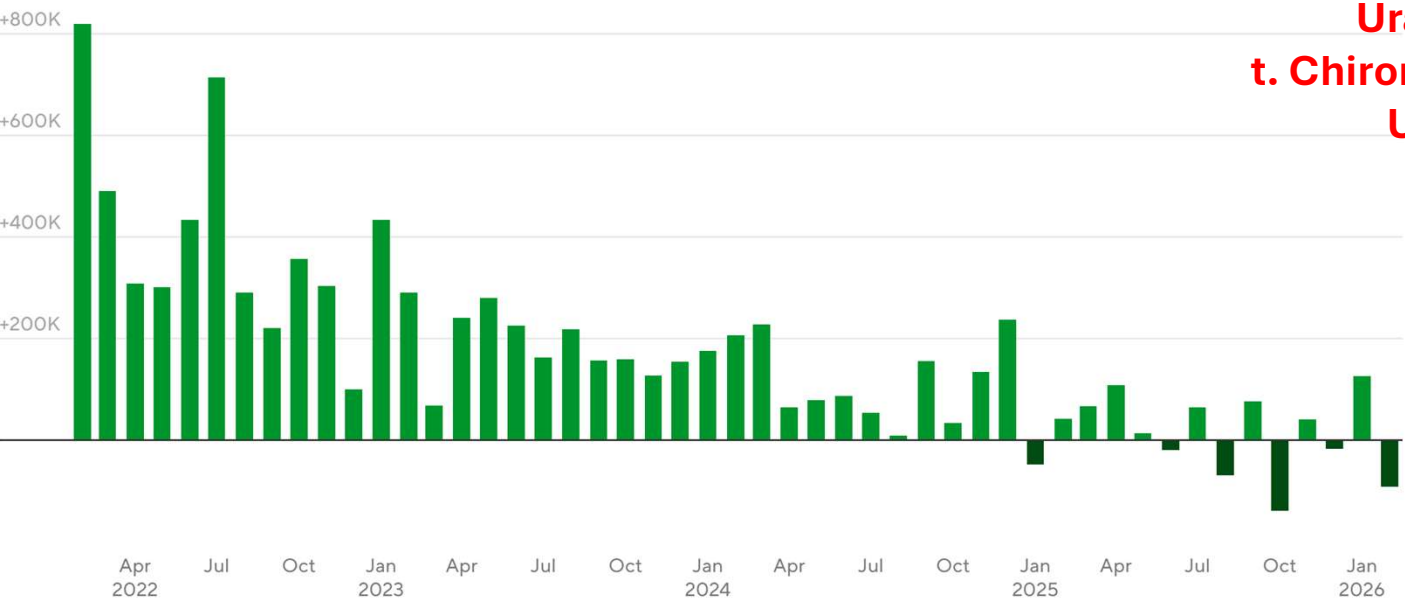

U.S. labor market lost 92,000 jobs in February, marking an unexpected setback for the economy

Monthly change in jobs

Maarch 6
Saturn/Neptune
Uranus square Sun/Moon
t. Chiron square n. Mercury/Moon in
USA July 2, 1776, chart