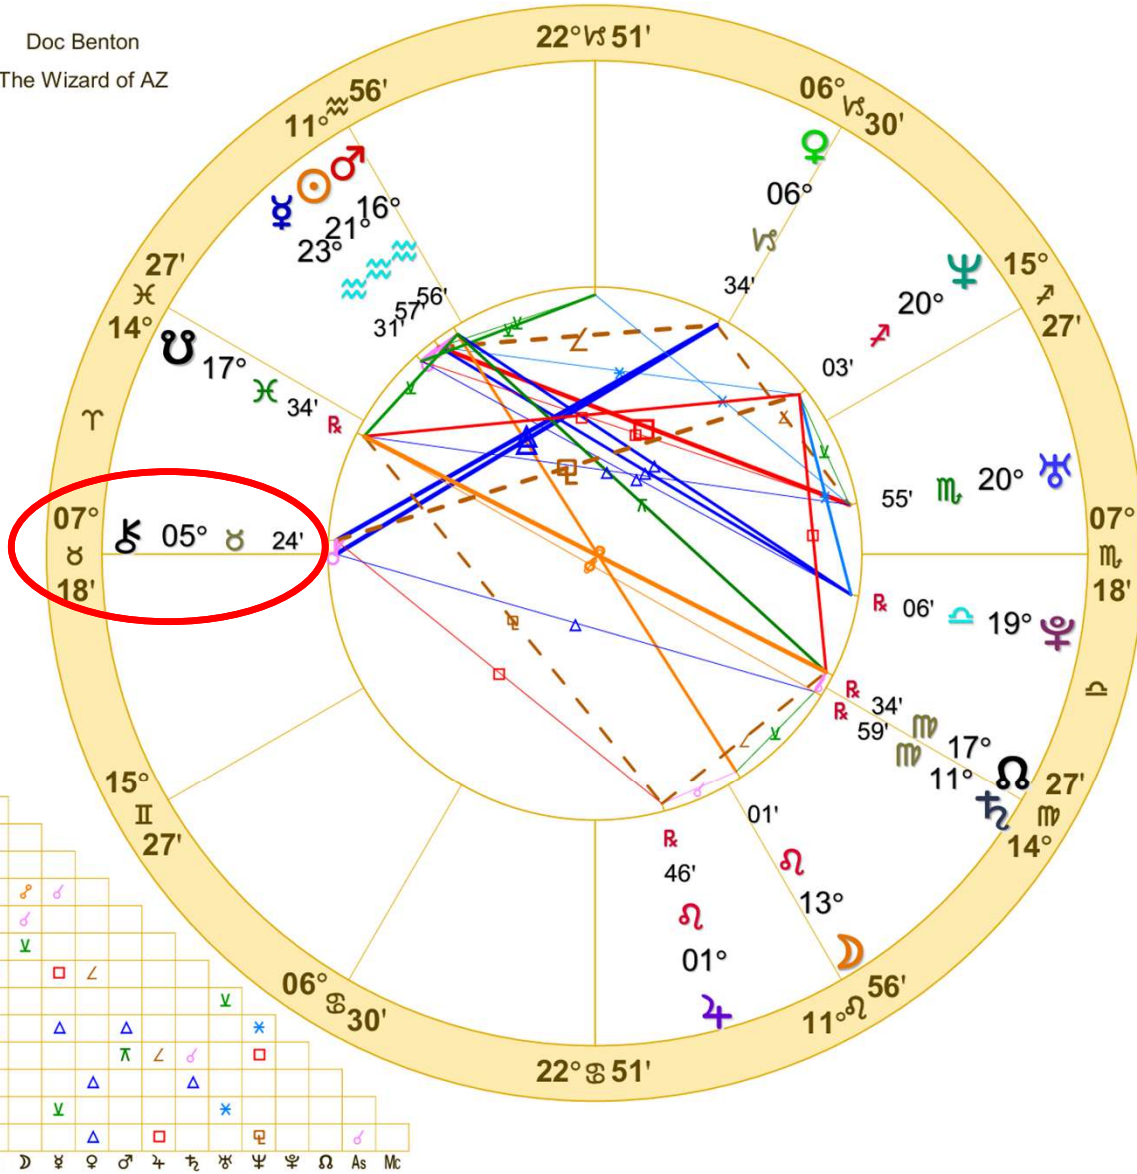

Doc Benton
The Wizard of AZ

NATAL CHART

Iran 1979
February 11, 1979
10:20 AM
Standard Time
Teheran, Iran
35 N 40 51 E 26
Time Zone: 3 hr 30 min East
Geocentric
Tropical Campanus

	Long.	Decl.
☉	21° 56' 49"	14 S 12
☾	13° 01' 04"	14 N 03
♃	23° 31'	15 S 34
♄	6° 34'	20 S 52
♅	16° 56'	16 S 47
♆	1° 46' R	20 N 26
♇	11° 59' R	8 N 55
♈	20° 55'	17 S 39
♉	20° 03'	21 S 40
♊	19° 06' R	8 N 40

Modern Iran
February 11,
1979

Chiron conjunct
Ascendant

♃♄	11° 15' s	☉☿	1° 02' s
♄♅	6° 35' s	♃♄	0° 57' s
♅♆	5° 35' s	☉♃	0° 55' s
♆♇	5° 35' s	♄♅	0° 48' s
♇♈	5° 01' s	♅♆	0° 48' s
♈♉	4° 24' s	♆♇	0° 44' s
♉♊	3° 38' s	♇♈	0° 39' s
♊♋	3° 21' s	♈♉	0° 21' s
♋♌	2° 51' s	♉♊	0° 00' a
♌♍	2° 35' s	♊♋	0° 23' a
♍♎	2° 29' s	♋♌	0° 38' a
♎♏	2° 29' s	♌♍	0° 38' a
♏♐	1° 56' s	♍♎	0° 39' a
♐♑	1° 53' s	♎♏	0° 52' a
♑♒	1° 53' s	♏♐	2° 10' a
♒♓	1° 34' s	♐♑	3° 55' a
♓♈	1° 10' s	♑♒	4° 41' a
♓♉	1° 02' s