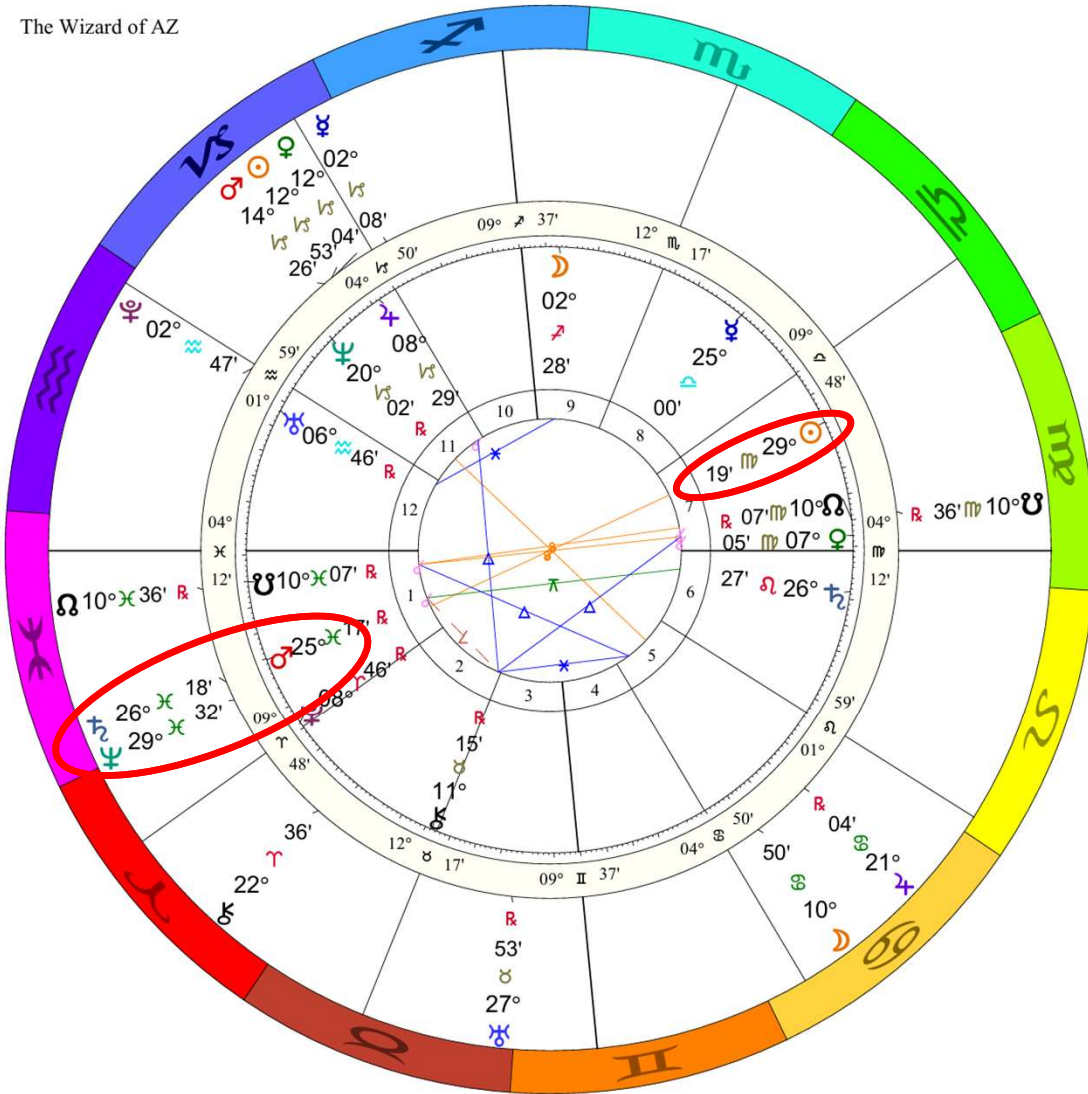

Doc Benton
The Wizard of AZ

Inner Ring:
Venezuela
September 22, 1830
4:27 PM
Caracas, Venezuela
10 N 30 66 W 56
Local Mean Time
Time Zone: 0 hours West
Tropical Campanus
NATAL CHART

Outer Ring:
Invasion of Venezuela
January 3, 2026
2:00 AM
Caracas, Distrito Capit., Venezuela
10 N 30 66 W 56
Standard Time
Time Zone: 4 hr 30 min West
Tropical Campanus
NATAL CHART

♃♄♀	3°35's	♄♁♁	0°14'a
♄♂♁♁	1°41's	♄♁♁	0°19'a
♂♂♂	1°01's	♄♁♁	0°25'a
♄♁♁	0°49's	♁♂♁	0°29'a
♁♁♁	0°43's	♁♂♁	0°29'a
♄♁♁	0°39's	♁♂♁	0°29'a
♂♁♂	0°09's	♁♂♁	0°29'a
♄♁♂	0°03's	♁♂♁	1°01'a
♁♂♁	0°13'a	♁♂♁	3°31'a

Invasion of Venezuela Biwheel January 3, 2026

t. Saturn/Neptune conjunct/opposite n. Mars/Sun