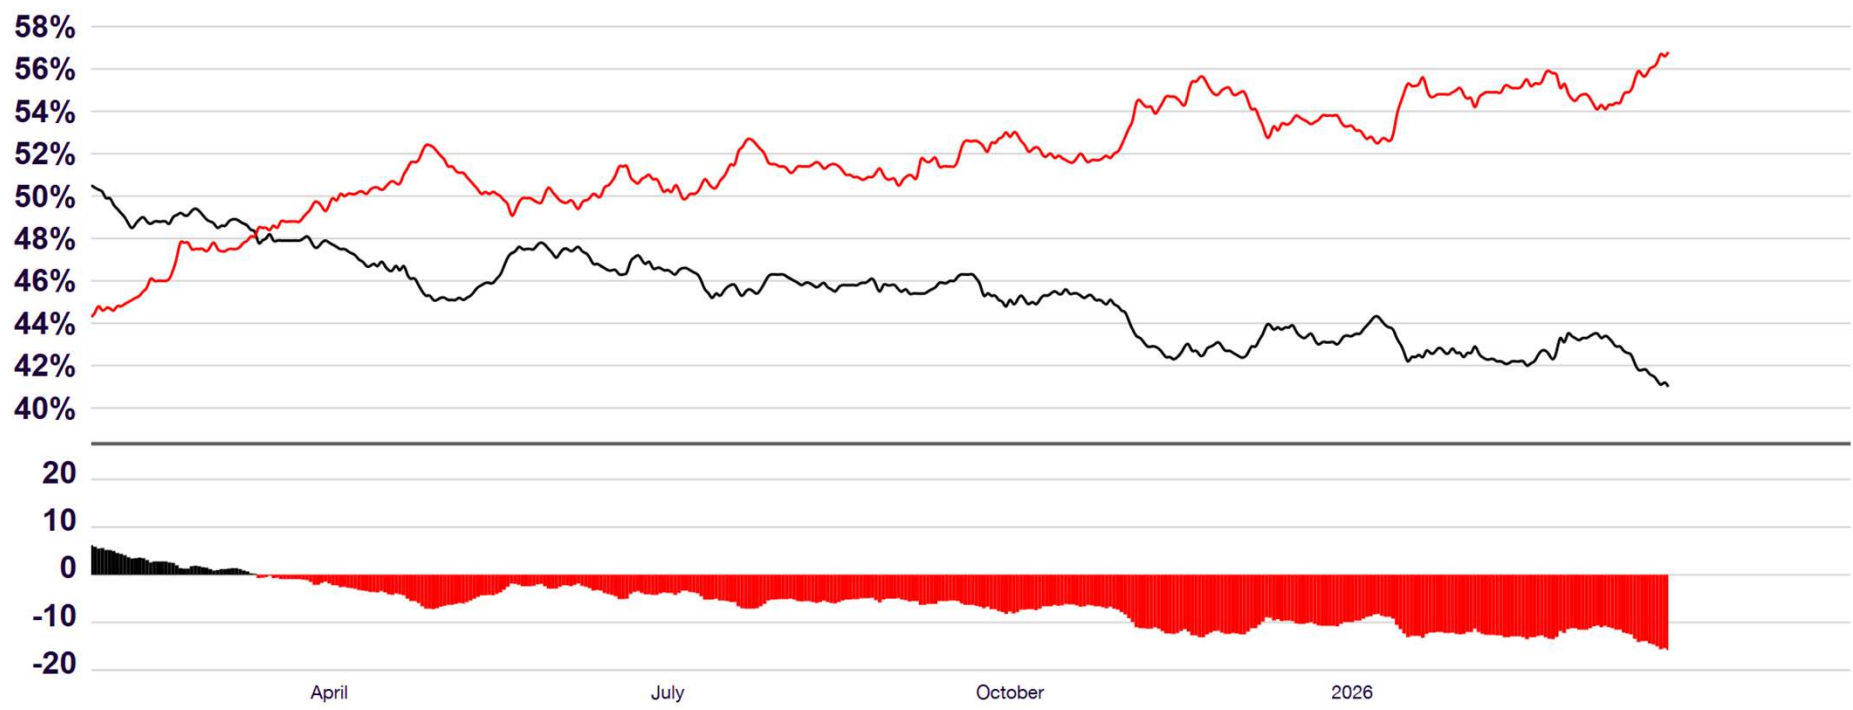

President Trump Job Approval

March 28
t. Chiron square Trump n. Venus