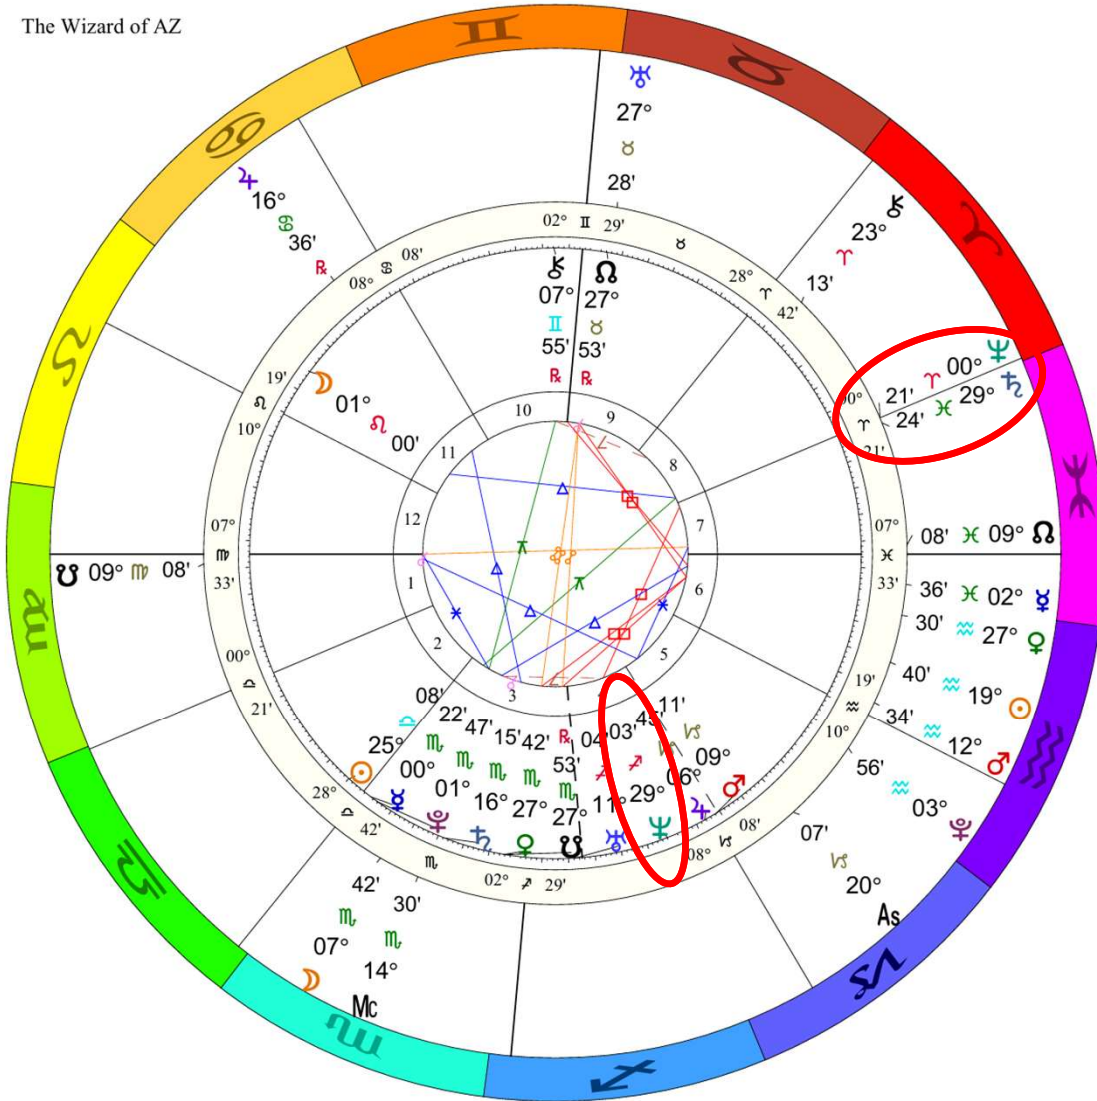

Doc Benton
The Wizard of AZ

Inner Ring:
Lindsey Vonn
October 18, 1984
3:26 AM
Saint Paul, Minnesota
44 N 57 93 W 06
Daylight Saving Time
Time Zone: 6 hours West
Tropical Placidus
NATAL CHART

Outer Ring:
Transits
February 8, 2026
5:30 AM
New York, New York
40N42'51" 74W00'23"
Standard Time
Time Zone: 5 hours West
Tropical 0-Aries
NATAL CHART

Lindsey Vonn
breaks her leg
Biwheel
February 8, 2026
(no birth time)

t. Saturn/Neptune
square n. Neptune

As♄♃	1°35's	♀□♀	0°12'a
As♁♁	1°35's	♁♁♁	0°12'a
♃♁♂	0°49's	♀♁♂	0°14'a
♃♃♂	0°27's	♃♁♂	0°21'a
♃♃♂	0°21's	♁□♀	0°23'a
♁♃♂	0°19's	♃□♀	0°23'a
As♃♁	0°09's	♃♁♂	0°25'a
Mc♃♂	0°07's	♁♃♂	0°25'a
♁♃♂	0°01'a	♁♁♂	0°38'a
♁♃♂	0°03'a	♃♁♂	1°45'a
♁♁♂	0°03'a