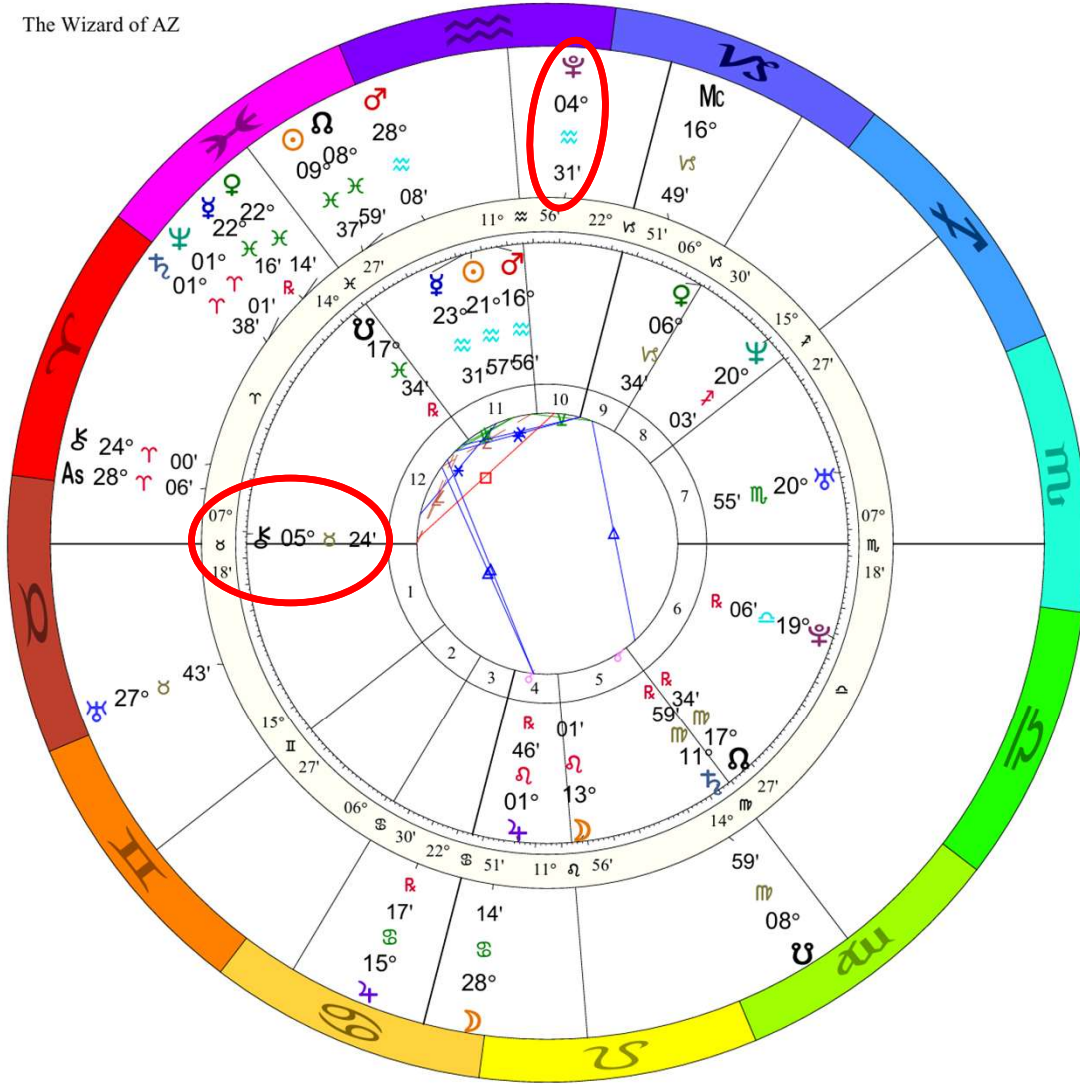

Doc Benton
The Wizard of AZ

Inner Ring:
Iran 1979
February 11, 1979
10:20 AM
Teheran, Iran
35 N 40 51 E 26
Standard Time
Time Zone: 3 hr 30 min East
Tropical Campanus
NATAL CHART

Outer Ring:
Iran - USA Attack
February 28, 2026
9:45 AM
Teheran, Iran
35 N 40 51 E 26
Daylight Saving Time
Time Zone: 3 hr 30 min East
Tropical Campanus
NATAL CHART

Mc * ♀	0°37's	♁ ♃	0°19'a
Mc * ♀	0°36's	♃ * ♄	0°30'a
♂ ♃	0°18's	♃ Δ ♀	0°45'a
♁ ♃	0°18's	♁ Δ Mc	0°45'a
As ♃	0°03's	♄ □ ♀	0°53'a
As ♃	0°02's	♃ ♃	3°00'a
♂ ♃	0°07'a	♃ ♃	3°32'a
♃ Δ ♃	0°08'a