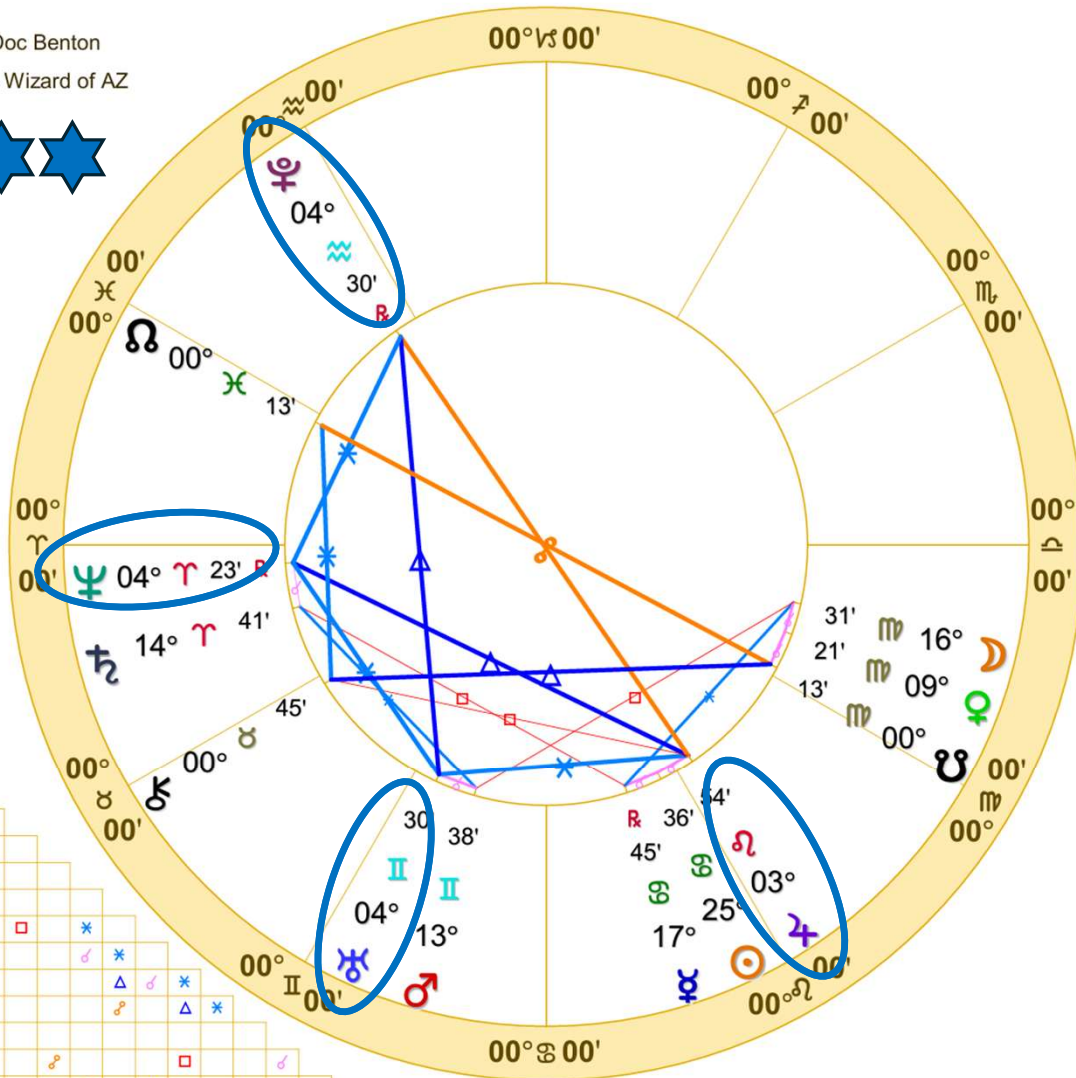

Doc Benton
The Wizard of AZ

NATAL CHART

Uranus trine Pluto
July 17, 2026
9:42:52 PM
Standard Time
Scottsdale, Arizona
33N30'33" 111W53'54"
Time Zone: 7 hours West
Geocentric
Tropical 0-Aries

**Uranus trine
Pluto
July 17, 2026**

	Long.	Decl.
☉	25 36'18"	21N01
☾	16 30'40"	3N59
♁	17 34'58"	17N28
♂	9 21	8N59
♃	13 38	22N21
♄	3 31'54"	19N43
♅	14 41	3N31
♆	4 30	20N53
♇	4 23R	0N29
♁	4 30R	23 S 16

Uranus trine Pluto

July 17, 2026

November 29, 2026

June 15, 2027

January 12, 2028

May 9, 2028

♅♁♁	10°18's	♁*♁	0°07'a
♃♁♁	9°08's	♁♁♁	0°29'a
♀♁♁	9°08's	♁*♁	0°32'a
☉♁♁	7°52's	♁♁♁	0°32'a
♁♁♁	7°10's	♁*♁	0°35'a
♁♁♁	3°10's	♁♁♁	0°35'a
♁♁♁	2°53's	♁*♁	1°03'a
♁*♁	0°07's	♁*♁	1°14'a
♁♁♁	0°00'a	♁♁♁	3°03'a
♁♁♁	0°00'a	♁♁♁	8°18'a