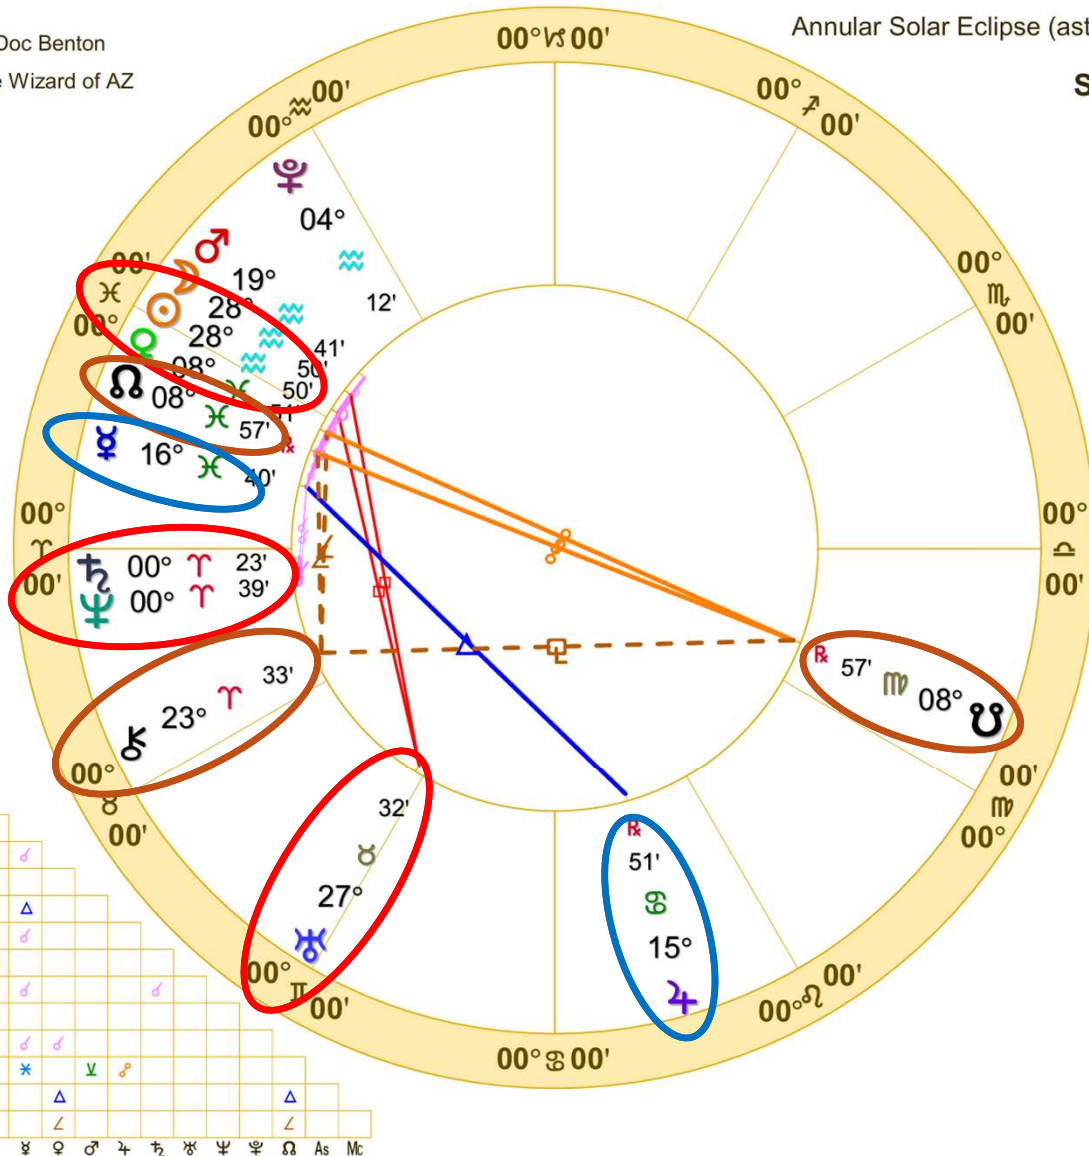

**Neil Sedaka death
Biwheel
February 27, 2026
(no birth time)**

**t. Saturn/Neptune
square n. Chiron/Moon
(maybe)**

♄♂♀	1°23's	♃♂♂	0°12'a
♃♂♂	0°24's	♂♂♂	0°21'a
♀♂♂	0°11's	♂♂♂	0°24'a
♂♂♂	0°06's	♂♂♂	0°25'a
♂♂♂	0°05's	♂♂♂	0°27'a
♂♂♂	0°05'a	♂♂♂	0°40'a
♂♂♂	0°05'a	♂♂♂	0°40'a
♂♂♂	0°05'a	♂♂♂	1°38'a
♂♂♂	0°11'a	♂♂♂	3°23'a
♂♂♂	0°11'a	♂♂♂	3°33'a
♂♂♂	0°11'a		

Doc Benton
The Wizard of AZ

Annular Solar Eclipse (astrological) Saros Cycle 121 # 61

Solar Eclipse Feb 17 2026

February 17, 2026
5:00:51 AM
Standard Time
Scottsdale, Arizona
33N30'33" 111W53'54"
Time Zone: 7 hours West
Geocentric
Tropical 0-Aries

**Solar Eclipse
2/17/2026**

Saturn conjunct
Neptune

Uranus square
Sun/Moon

	Long.	Decl.
☉	28° 49' 44"	11 S 53
☾	28° 49' 44"	12 S 45
♄	16° 40'	4 S 41
♃	8° 51'	9 S 36
♅	19° 41'	15 S 56
♆	15° 51R	22 N 50
♁	0° 23'	1 S 49
♂	27° 32'	19 N 26
♆	0° 39'	0 S 57
♁	4° 12'	22 S 56