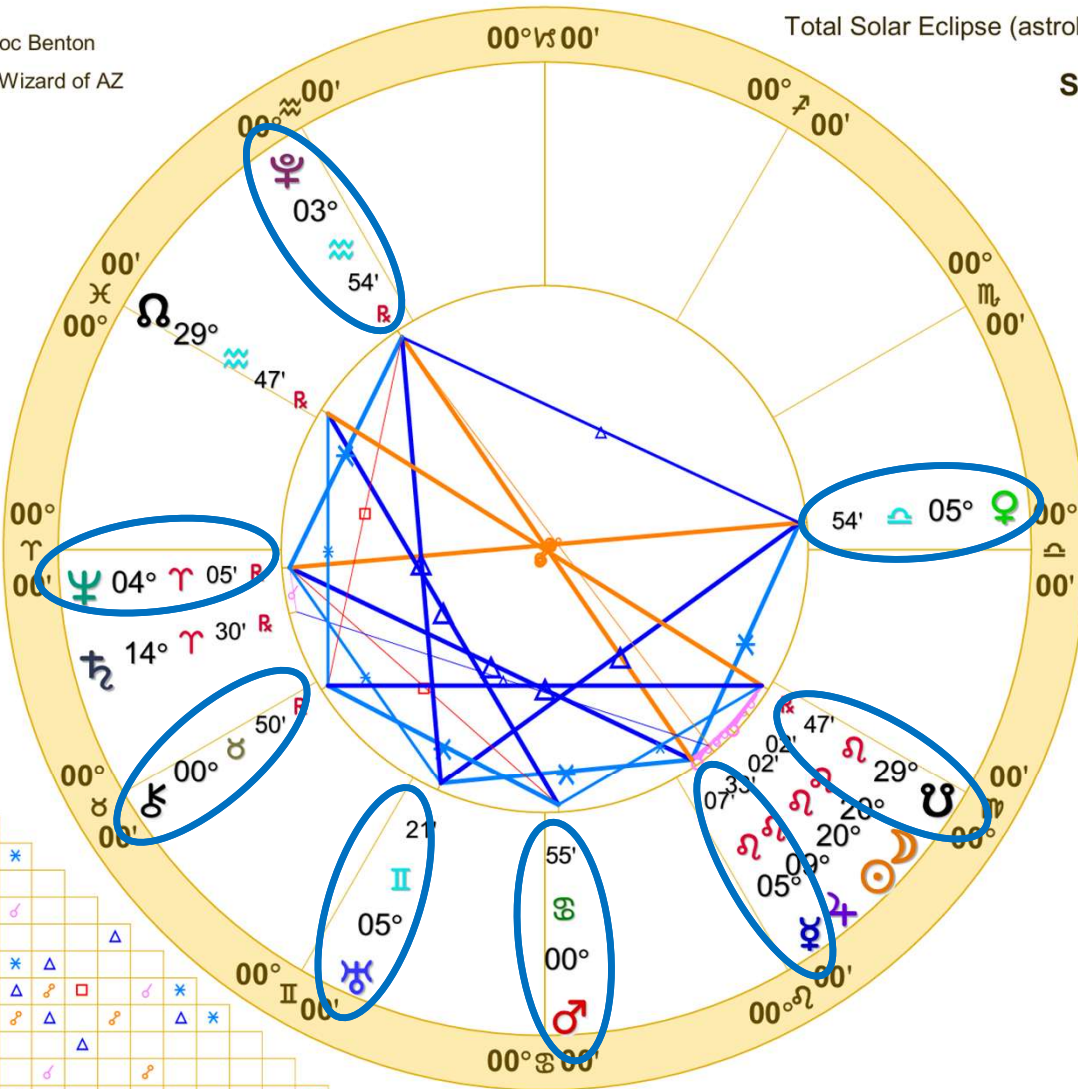

Doc Benton
The Wizard of AZ

Total Solar Eclipse (astrological) Saros Cycle 126 # 48

Solar Eclipse Aug 12 2026

August 12, 2026
10:36:27 AM
Standard Time
Scottsdale, Arizona
33N30'33" 111W53'54"
Time Zone: 7 hours West
Geocentric
Tropical 0-Aries

Solar Eclipse August 12, 2026

Venus opposite Neptune

Mercury opposite Pluto

Uranus/Venus/Pluto grand trine

Uranus/Neptune/Pluto minor grand trine

Mars/Chiron/North Node minor grand trine

Mars/Chiron/South Node minor grand trine

Uranus/Venus/Mercury minor grand trine

Neptune/Mercury/Venus/Pluto mystic rectangle

	Long.	Decl.
☉	20 01' 59"	14N48
☾	20 01' 59"	15N39
♃	5 07	19N35
♄	5 54	3 S 23
♅	0 55	23 N 41
♆	9 33	18 N 20
♇	14 30R	3 N 20
♈	5 21	21 N 02
♉	4 05R	0 N 20
♊	3 54R	23 S 27

♃♄	14°55's	♅♆	0°00's
♃♄	10°29's	♅♇	0°00'a
♃♄	10°29's	♅♈	0°14'a
♄♅	5°39's	♅♉	0°47'a
♀♄♅	1°59's	♅♊	1°02'a
♀♅♅	1°49's	♅♋	1°02'a
♅♄♅	1°26's	♅♌	3°04'a
♅♅♅	1°16's	♅♍	3°10'a
♅♅♅	1°12's	♅♎	4°26'a
♅♅♅	1°07's	♅♏	4°57'a
♅♄♅	1°07's	♅♐	9°45'a
♅♄♅	1°02's	♅♑	9°45'a
♀♄♅	0°33's	♅♒	10°26'a
♅♅♅	0°10's	♅♓	14°55'a
♅♅♅	0°05's