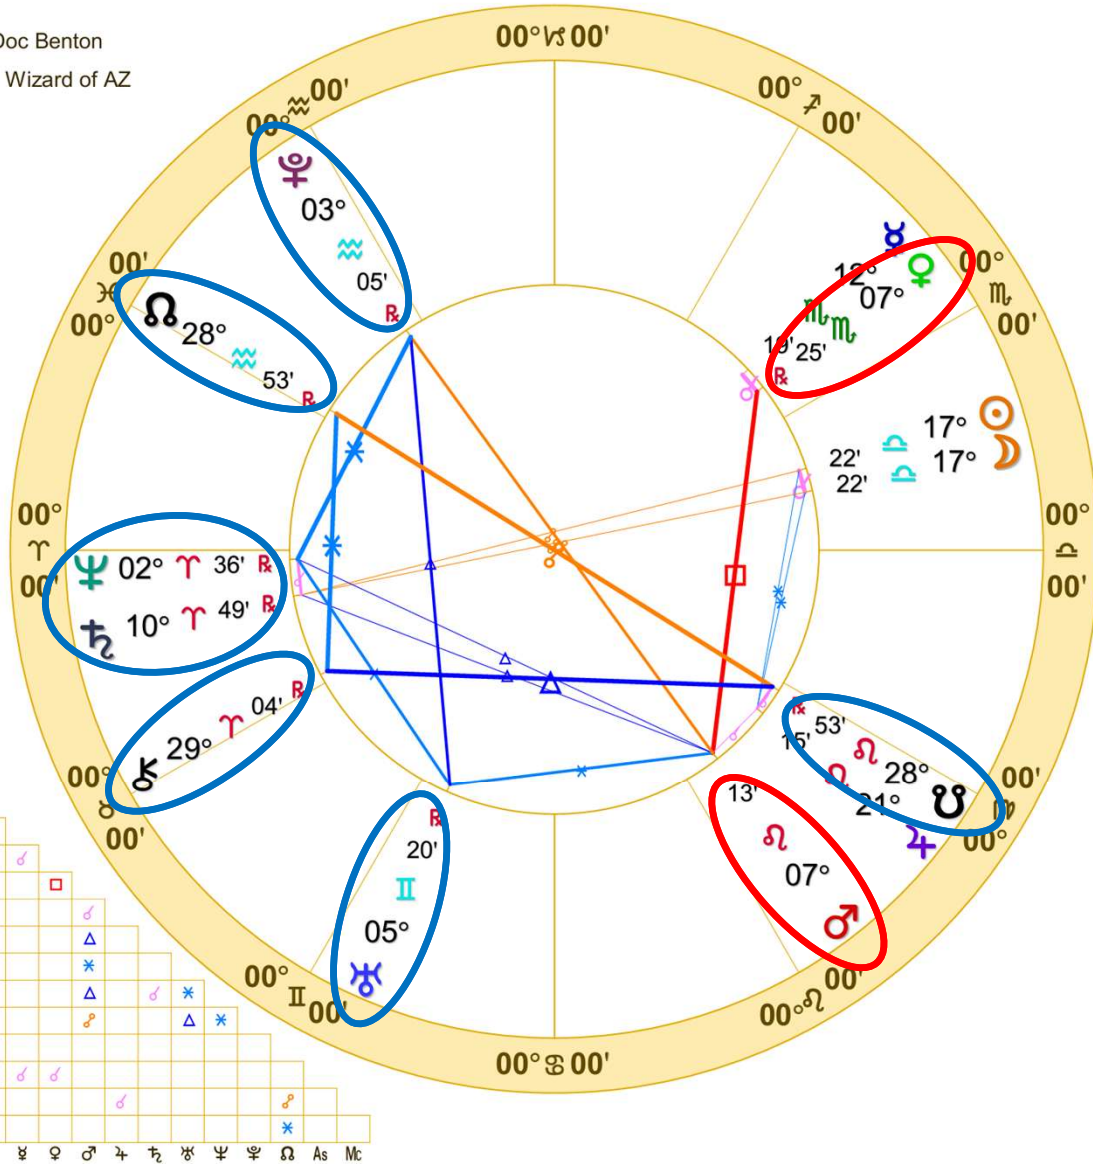

Doc Benton
The Wizard of AZ

New Moon (astrological)

New Moon Oct 10 2026

October 10, 2026

8:49:46 AM

Standard Time

Scottsdale, Arizona

33N30'33" 111W53'54"

Time Zone: 7 hours West

Geocentric

Tropical 0-Aries

New Moon
October 10, 2026

Mars square Venus

Mars opposite Pluto

Uranus/Neptune/Pluto
minor grand trine

Mars/Uranus/Neptune/Saturn
minor grand trine

Chiron sextile/trine
Lunar Nodal Axis

	Long.	Decl.
☉	17° 21' 38"	6 S 49
☽	17° 21' 38"	10 S 21
☿	12° 19'	18 S 09
♀	7° 13'	21 S 08
♂	21° 15'	19 N 37
♃	10° 49' R	1 N 47
♅	5° 20' R	21 N 02
♆	2° 36' R	0 S 16
♇	2° 28' R	23 S 38

☉♂♃	6° 32' s	☉♃♅	0° 00' a
☽♂♃	6° 32' s	♀☉♂	0° 12' a
♃♃♀	4° 53' s	♃♂♆	2° 15' a
♂♂♆	4° 37' s	♂♂♃	3° 36' a
♂♂♆	4° 09' s	♂♂♃	3° 53' a
♃♃♆	2° 44' s	♂♂♃	3° 53' a
♂♃♆	1° 53' s	♃♂♆	8° 13' a
♆♆♆	0° 29' s	♂♂♃	14° 02' a