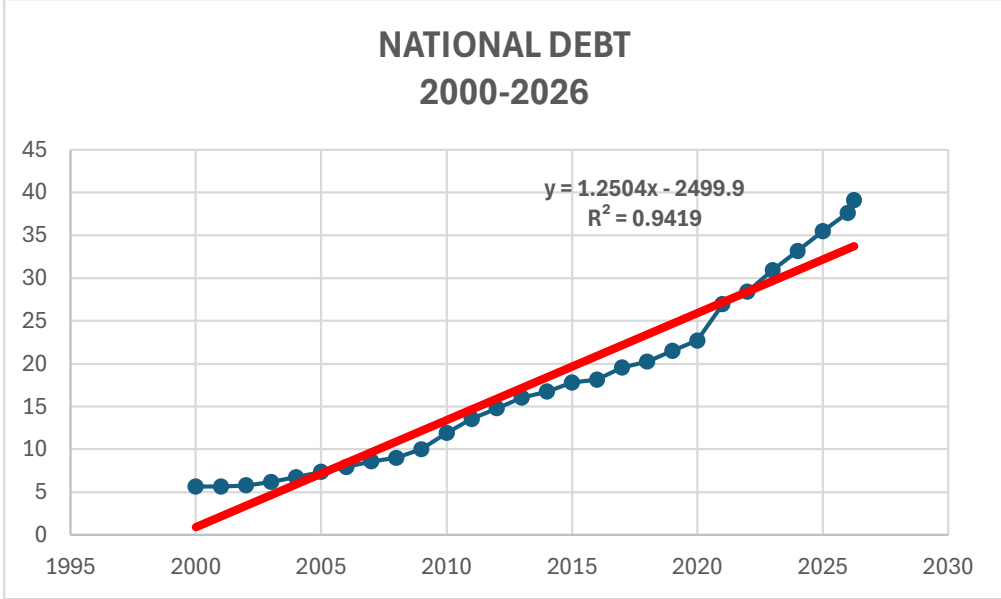

US debt surpasses $39 trillion, adding $1 trillion in 5 months

March 19
Saturn conjunct Neptune