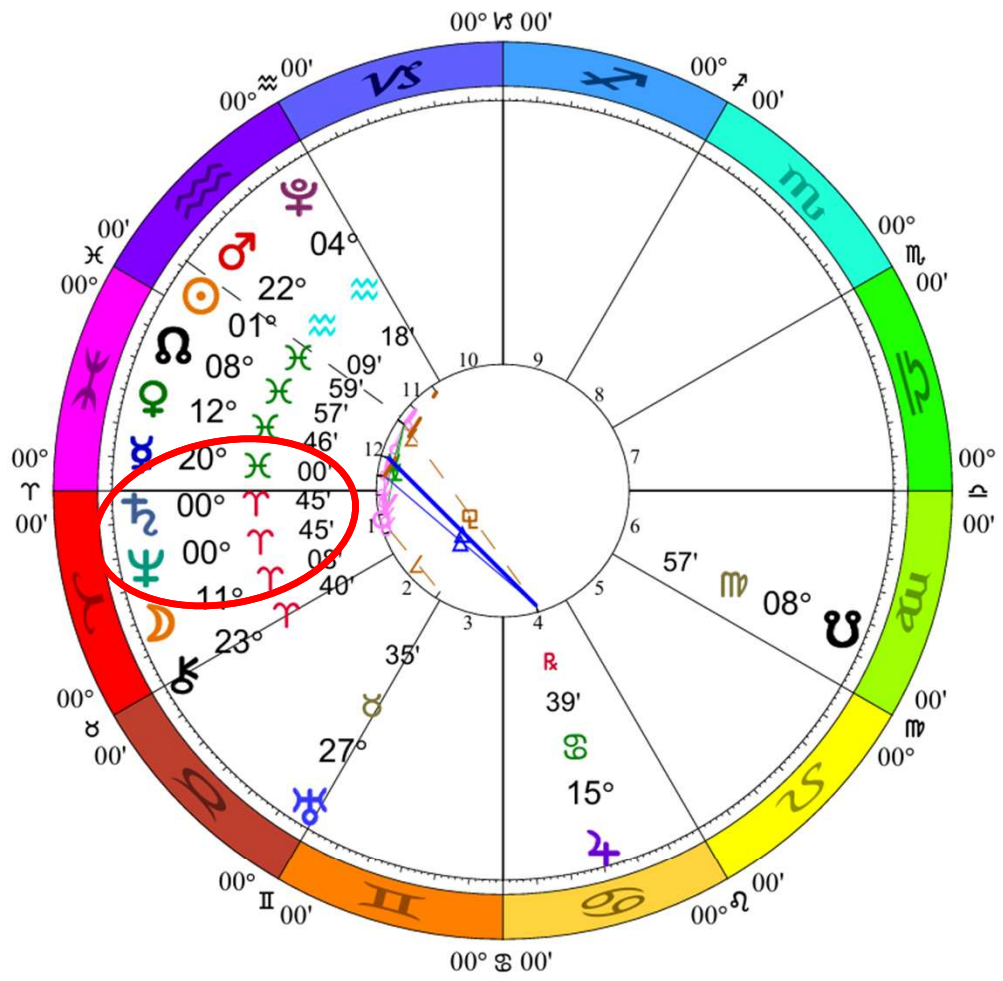

Doc Benton
The Wizard of AZ

New Moon (astrological)

New Moon Jan 18 2026

January 18, 2026
12:51:41 PM
Standard Time
Scottsdale, Arizona
33N30'33" 111W53'54"
Time Zone: 7 hours West
Geocentric
Tropical 0-Aries

♂♂♄	7°29's	♃♃♃	0°00'a
♀♂♂	5°11's	♃♃♃	0°08'a
♀♂♂	4°12's	♃♃♃	0°33'a
♀♂♂	4°03's	♃♃♃	0°41'a
♄♂♂	3°45's	♃♃♃	0°59'a
♂♂♂	3°44's	♃♃♃	1°05'a
♃♃♃	3°28's	♃♃♃	1°05'a
♂♂♂	2°54's	♃♃♃	1°07'a
♂♂♂	2°17's	♃♃♃	1°39'a
♂♂♂	2°17's	♃♃♃	1°50'a
♃♃♃	2°14's	♃♃♃	2°22'a
♂♂♂	1°50's	♃♃♃	2°54'a
♀♂♂	1°49's	♃♃♃	2°55'a
♂♂♂	1°18's	♃♃♃	3°22'a
♂♂♂	1°18's	♃♃♃	4°33'a
♂♂♂	1°09's	♃♃♃	4°33'a
♂♂♂	1°09's	♃♃♃	4°44'a
♂♂♂	0°27's	♃♃♃	6°23'a
♂♂♂	0°00'a	♃♃♃	6°49'a

USA Libra
 July 2, 1776
 11:50 AM
 Philadelphia, PA
 39N57'08" 75W09'51"
 Local Mean Time
 Time Zone: 0 hours West
 Tropical Regiomontanus
 NATAL CHART

Two Charts for America

USA Sagittarius
 July 4, 1776
 5:10 PM
 Philadelphia, PA
 39N57'08" 75W09'51"
 Local Mean Time
 Time Zone: 0 hours West
 Tropical Regiomontanus
 NATAL CHART