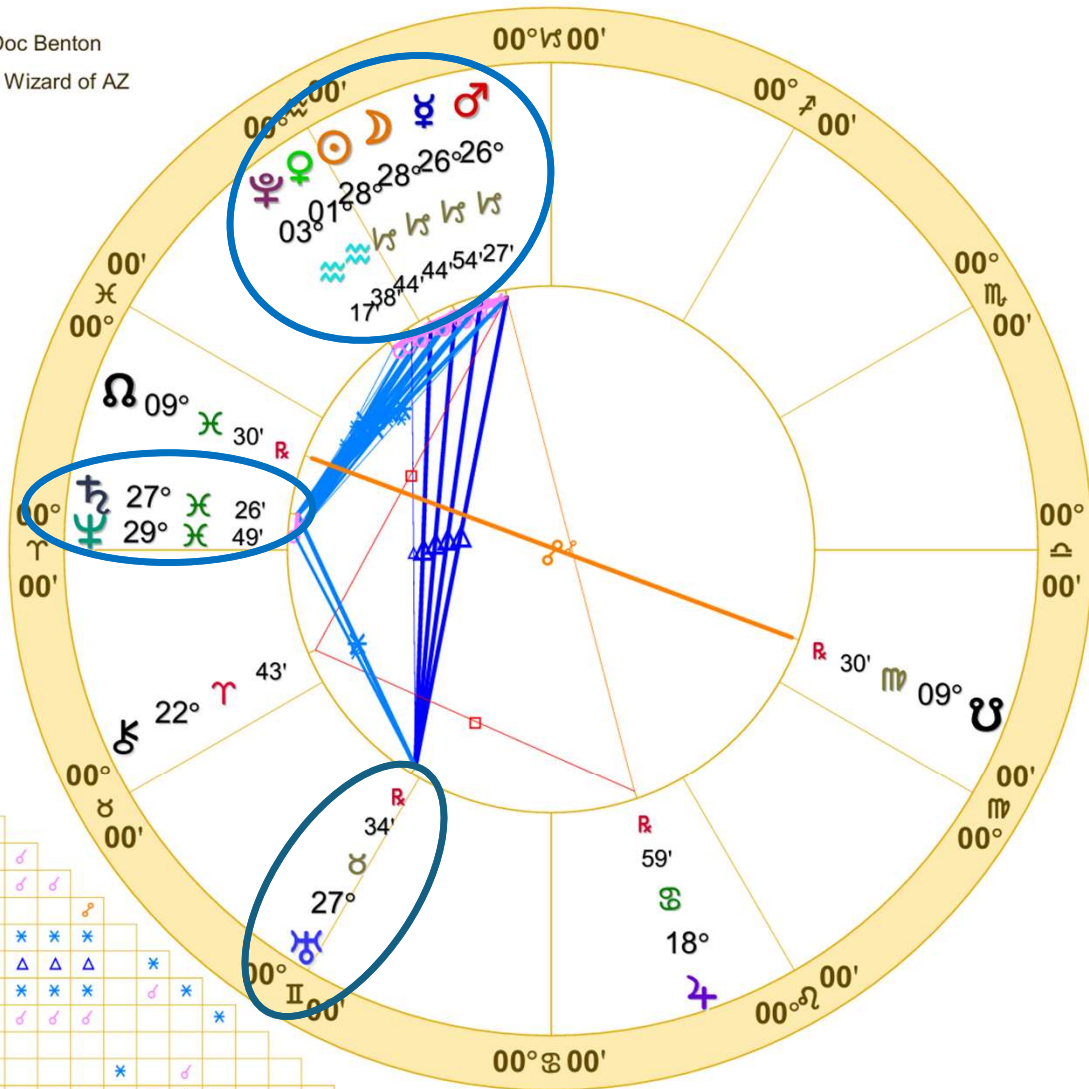

Doc Benton
The Wizard of AZ

New Moon (astrological)

New Moon Jan 18 2026

January 18, 2026
12:51:41 PM
Standard Time
Scottsdale, Arizona
33N30'33" 111W53'54"
Time Zone: 7 hours West
Geocentric
Tropical 0-Aries