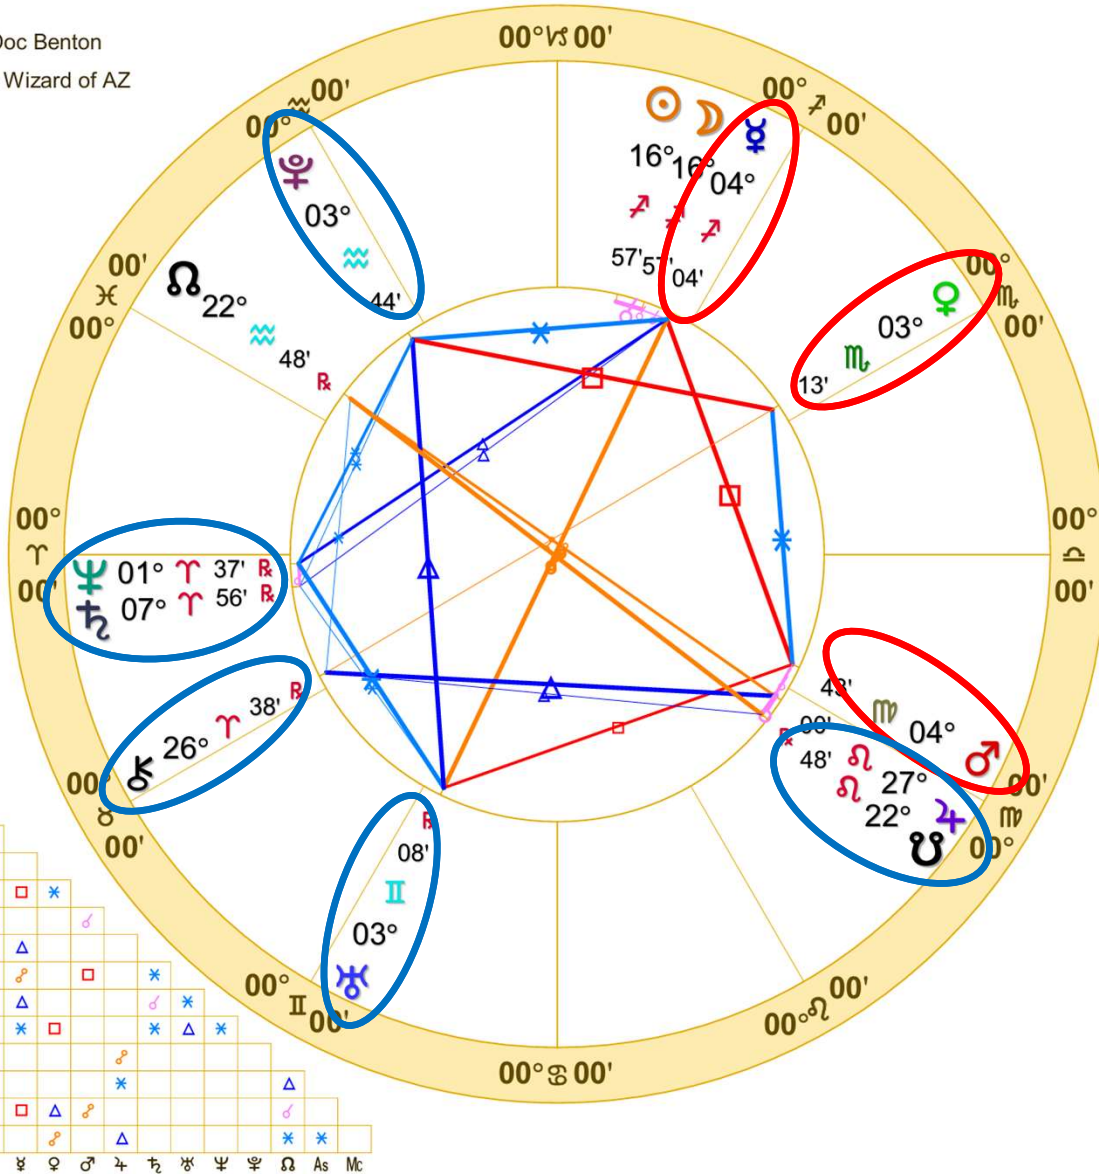

Doc Benton
The Wizard of AZ

New Moon (astrological)

New Moon Dec 8 2026
December 8, 2026
5:51:32 PM
Standard Time
Scottsdale, Arizona
33N30'33" 111W53'54"
Time Zone: 7 hours West
Geocentric
Tropical 0-Aries

New Moon December 9, 2026

Pluto square Venus

Mars/Uranus/Mercury t-square

Uranus/Neptune/Pluto minor grand trine

Saturn/Neptune/Pluto/Mercury minor grand trine

Mars sextile Venus

Chiron trine Jupiter/South Node

	Long.	Decl.
☉	16 256'48"	22 S 48
☾	16 256'47"	27 S 22
☿	4 2 04	20 S 23
♀	3 11 13	10 S 22
♂	4 11 43	12 N 09
♃	27 11 00S	13 N 18
♅	7 11 56 R	0 N 48
♁	3 11 08R	20 N 38
♃	1 11 37R	0 S 38
♅	3 11 44	23 S 27

♃♂♂	12°53's	♃*♂	0°20's
♂♂♂	7°43's	♂♂♂	0°00'a
♀♂♂	6°34's	♀♂♂	0°32'a
♃*♂	4°48's	♃♂♂	0°39'a
♃♂♂	2°27's	♀*♂	1°30'a
♃*♂	2°07's	♃*♂	1°31'a
♂♂♂	1°35's	♃♂♂	3°52'a
♂♂♂	0°56's	♃*♂	4°12'a
♃♂♂	0°36's	♃♂♂	6°19'a
♃♂♂	0°21's	♂♂♂	12°53'a