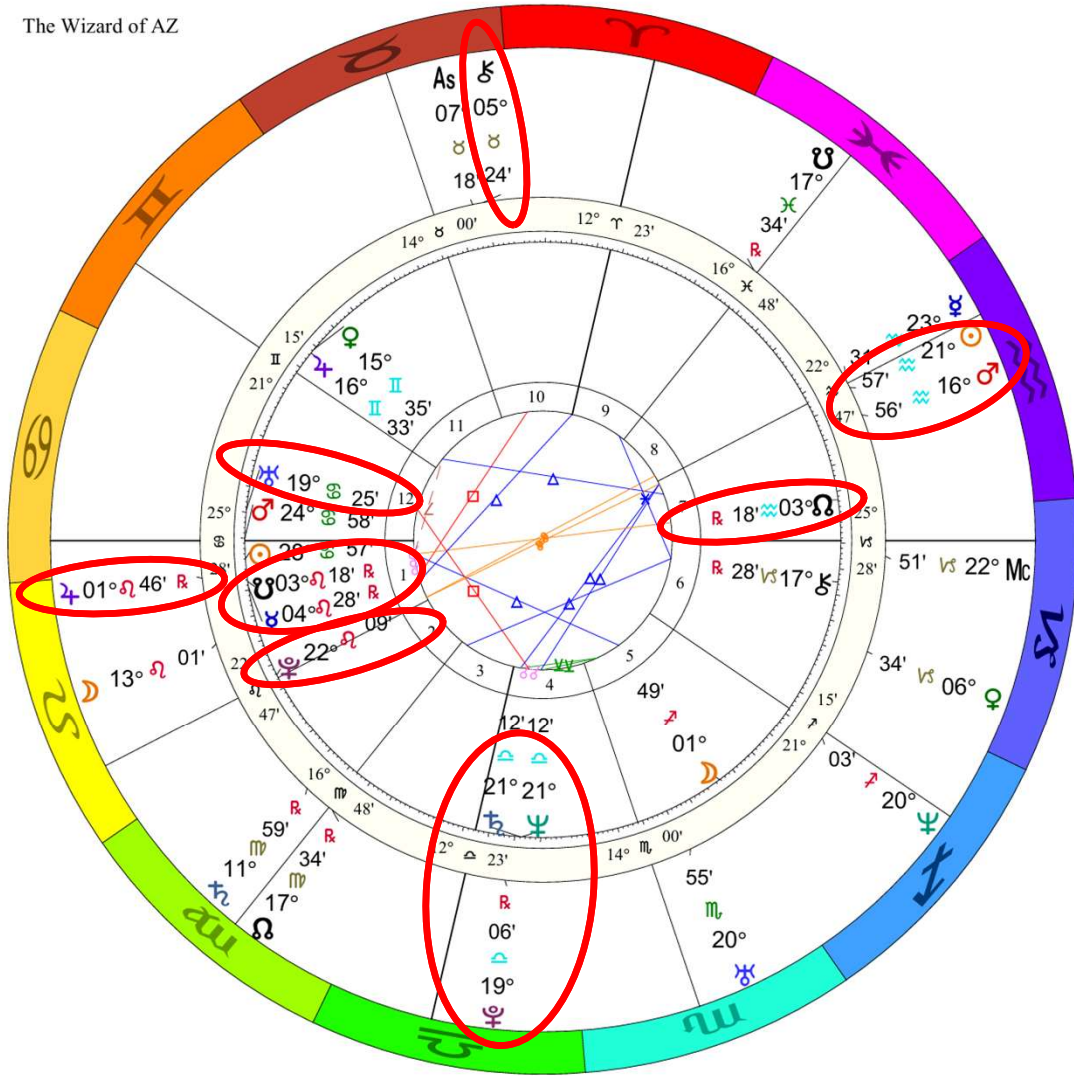

Doc Benton
The Wizard of AZ

Inner Ring:
Saturn/Neptune 1953
July 21, 1953
6:21:48 PM
Tehran, Iran
35 N 40 51 E 26
Standard Time
Time Zone: 7 hours West
Tropical Campanus
Relocated to Tehran, Iran

Outer Ring:
Iran 1979
February 11, 1979
10:20 AM
Teheran, Iran
35 N 40 51 E 26
Standard Time
Time Zone: 3 hr 30 min East
Tropical Campanus
NATAL CHART

♃♄	2°06's	♃♃	0°17's
♃♄	2°06's	♃♄	0°03's
♃♄	1°32's	♃♄	0°06'a
♃♄	1°32's	♃♄	0°06'a
♃♄	1°22's	♃♄	0°12'a
♃♄	0°56's	♃♄	0°13'a
♃♄	0°44's	♃♄	0°17'a
♃♄	0°44's	♃♄	0°38'a
♃♄	0°23's	♃♄	2°42'a
♃♄	0°19's	♃♄	2°49'a

Modern Iran & The Saturn/Neptune Conjunction of 1953 February 11, 1979

t. Pluto conjunct n. Saturn/Neptune

t. Pluto square n. Uranus

t. Sun/Mercury opposite n. Pluto

t. Chiron square n. Mercury/Lunar Nodal Axis

t. Jupiter conjunct n. Lunar Nodal Axis