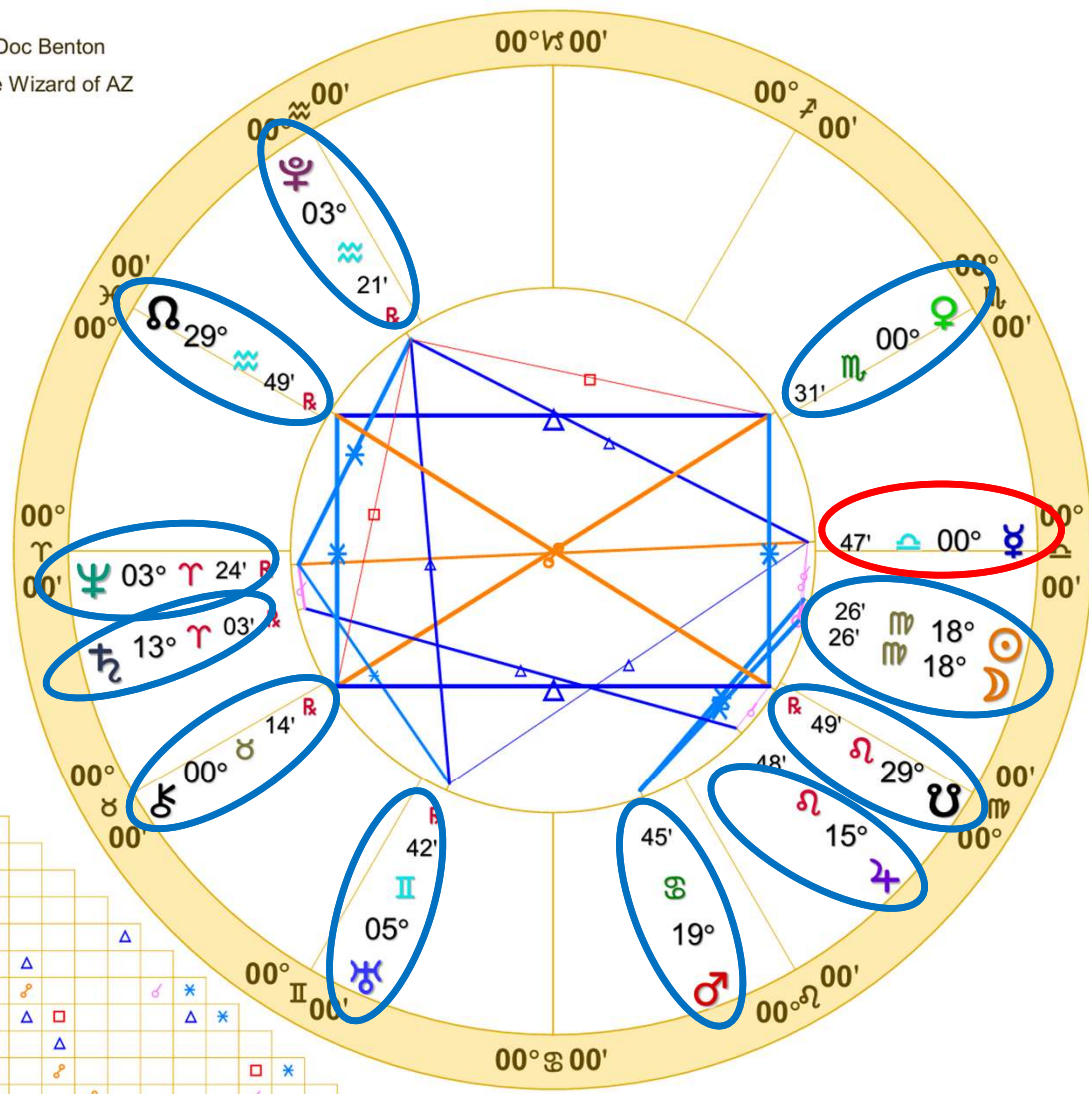

Doc Benton
The Wizard of AZ

New Moon (astrological)

New Moon Sep 10 2026
September 10, 2026
8:26:41 PM
Standard Time
Scottsdale, Arizona
33N30'33" 111W53'54"
Time Zone: 7 hours West
Geocentric
Tropical 0-Aries

New Moon September 10, 2026

	Long.	Decl.
☉	18 18' 25" 54"	4 N 35
☾	18 18' 25" 54"	3 N 02
☿	0 0 47	0 N 19
♀	0 0 31	16 S 03
♂	19 0 45	22 N 40
♃	15 0 48	16 N 38
♅	13 1 03	2 N 41
♁	5 11 42 R	21 N 06
♂	3 1 24 R	0 N 03
♃	3 0 21 R	23 S 35

Chiron opposite Venus

Neptune opposite Mercury

Chiron/South
Node/Venus/North Node
mystic rectangle

☿♁	12°21's	♃♁♂	1°19'a
♁♁♂	3°06's	♃♁♂	1°19'a
♃♁♂	2°44's	♂♁♂	2°34'a
♁♁♂	2°21's	♂♁♂	2°38'a
♁♁♂	2°17's	♂♁♂	2°49'a
♁♁♂	0°17's	♂♁♂	4°55'a
♁♁♂	0°00'a	♂♁♂	9°39'a
♁♁♂	0°04'a	♂♁♂	12°21'a

Uranus/Neptune/Pluto minor
grand trine

Jupiter trine Saturn

Mars sextile Sun/Moon

Pluto/Uranus/Mercury grand
trine