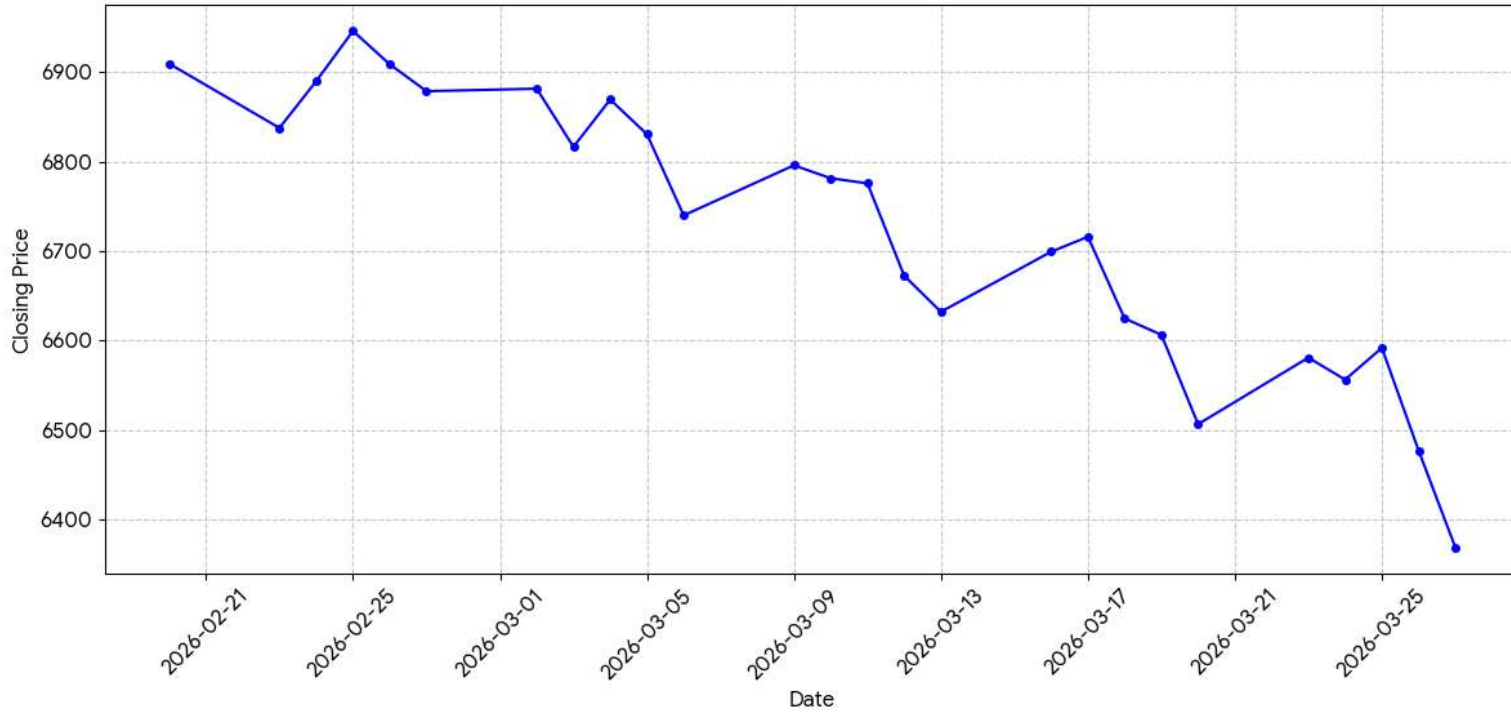

March 28
t. Chiron square Trump n. Venus

The No Kings protests keep growing. Are they having an impact?

March 28
t. Chiron square Trump n. Venus

S&P 500 Performance (Feb 20 - Mar 28, 2026)

March 28
Saturn conjunct Neptune