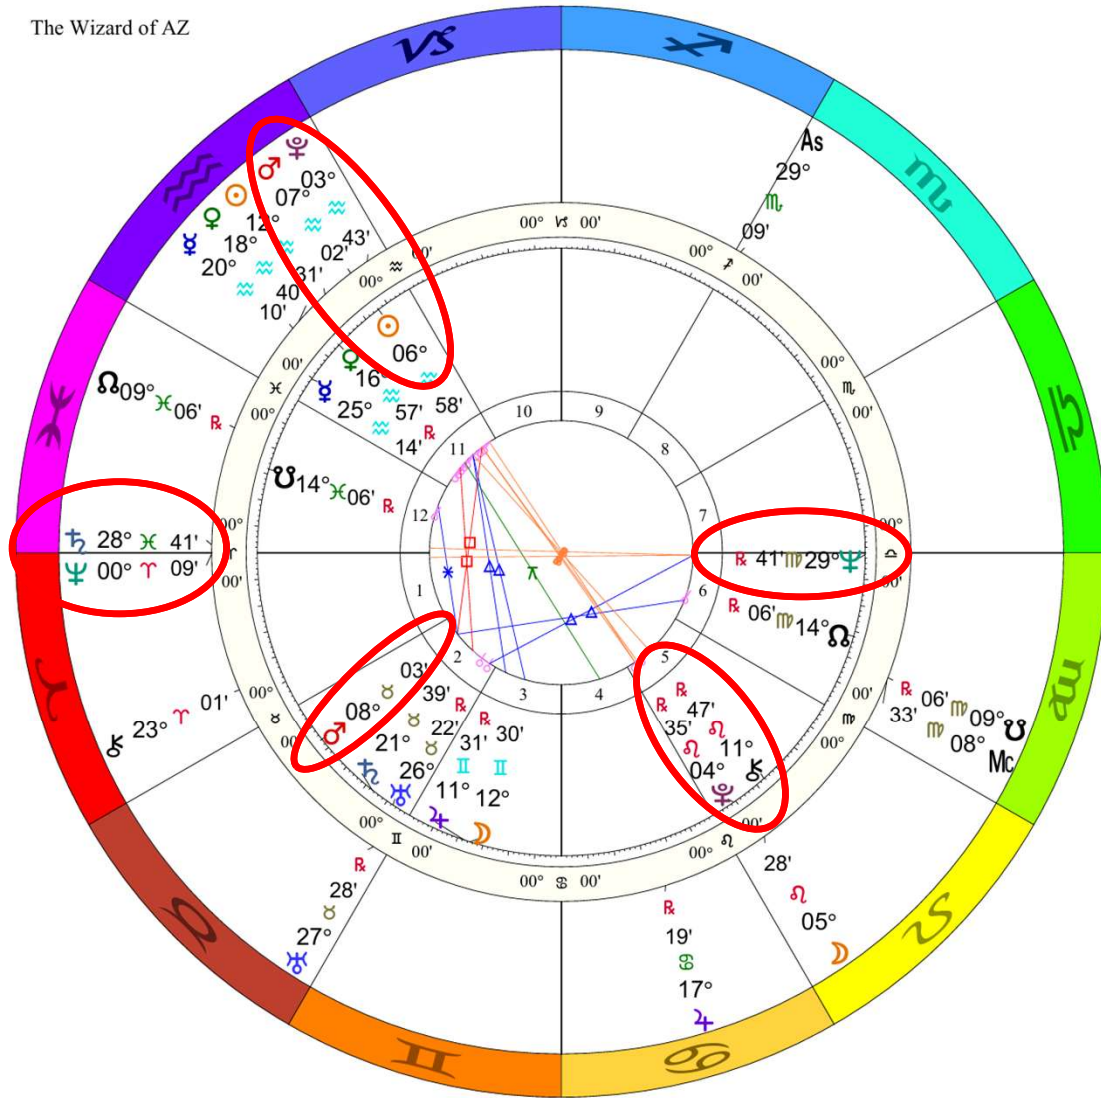

Doc Benton
The Wizard of AZ

Inner Ring:
Nancy Guthrie
January 27, 1942
8:00 AM
Fort Wright, Kentucky
39N03'06" 84W32'03"
Standard Time
Time Zone: 5 hours West
Tropical 0-Aries
NATAL CHART

Outer Ring:
Nancy Guthrie Abduction
February 1, 2026
2:18 AM
Tucson, Arizona
32N13'18" 110W55'33"
Standard Time
Time Zone: 7 hours West
Tropical 0-Aries
NATAL CHART

**Nancy Guthrie
kidnapped
Biwheel
February 1, 2026
(no birth time)**

**t. Saturn/Neptune
opposite n. Neptune**

**t. Mars/Pluto opposite
n. Pluto/Chiron &
square n. Mars**

As♂♂	5°11's	M♂♂As	0°17'a
As♂♂	3°26's	♂♂As	0°32'a
♂♂♂	3°16's	♂♂♂	0°53'a
♀♂♂	3°12's	♂♂♂	1°01'a
♂♂♂As	2°47's	♂♂♂	1°01'a
♂♂♂♂	2°27's	♂♂♂♂	1°03'a
As♂♂♂	1°51's	♂♂♂♂	1°03'a
♀♂♂	1°43's	M♂♂♂	1°17'a
M♂♂♂♂	1°24's	♂♂♂♂	1°29'a
♂♂♂♂	1°06's	♂♂♂♂	1°31'a
♂♂♂♂	1°00's	♂♂♂♂	2°14'a
♂♂♂♂	0°52's	As♂♂♂	3°38'a
♂♂♂♂	0°44's	♀♂♂♂	4°26'a
♂♂♂♂	0°30's	♂♂♂♂	5°00'a
♂♂♂♂	0°28's	♂♂♂♂	5°00'a
♀♂♂♂	0°22's	♂♂♂♂	5°04'a
As♂♂♂	0°20's	♂♂♂♂	5°33'a
M♂♂♂♂	0°11's	♂♂♂♂	5°33'a
♂♂♂♂	0°01'a	♂♂♂♂	5°49'a
♂♂♂♂	0°03'a	♂♂♂♂	6°19'a
As♂♂♂	0°13'a	♂♂♂♂	6°34'a
As♂♂♂	0°13'a