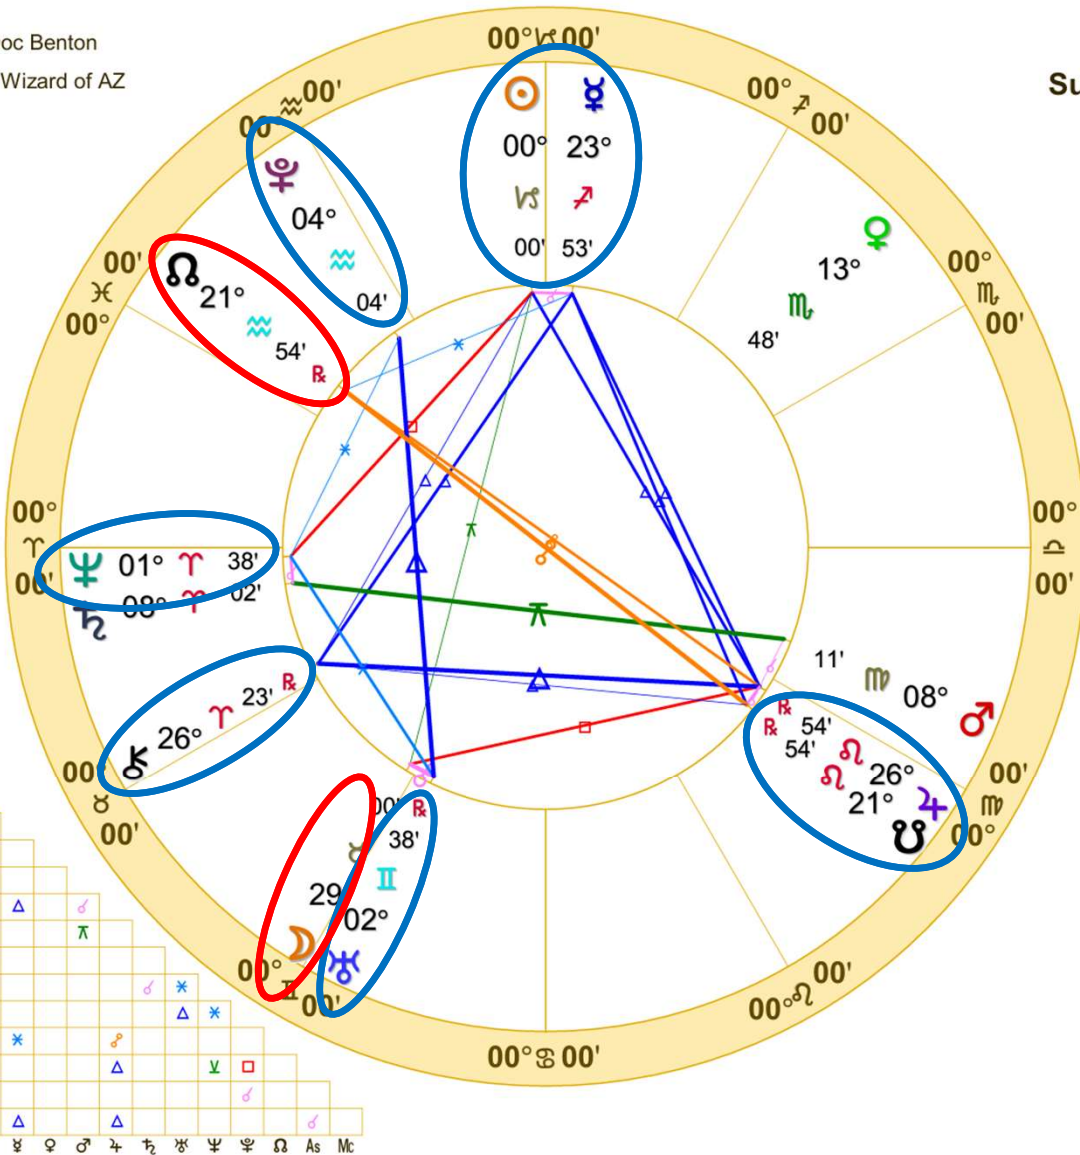

Doc Benton
The Wizard of AZ

NATAL CHART

Sun enters Cap 12-21-2026

December 21, 2026

1:49:56 PM

Standard Time

Scottsdale, Arizona

33N30'33" 111W53'54"

Time Zone: 7 hours West

Geocentric

Tropical 0-Aries

	Long.	Decl.
☉	0 13 00'00"	23 S 26
☽	29 8 00'01"	24 N 53
♃	23 2 53	24 S 10
♄	13 16 48	12 S 57
♅	8 11 11	11 N 13
♆	26 15 54R	13 N 23
♁	8 11 02	0 N 54
♂	2 11 38R	20 N 33
♀	1 11 38	0 S 37
♃	4 11 04	23 S 22

♃♅	11°17's	♁♄♆	1°25's
♃♆	6°24's	♁♁♃	0°08's
♃♄♃	5°00's	♁♃♃	0°00'a
♃♃♁	5°00's	♃♄♃	0°31'a
♃♄♃	4°29's	♁♁♃	1°00'a
♁♄♃	3°37's	♁*♃	1°00'a
♁♃♃	3°06's	♁♃♃	1°38'a
♃*♃	2°26's	♃♄♃	2°29'a
♃♁♃	2°06's	♃♄♃	3°00'a
♃♄♃	1°59's	♃♃♃	3°38'a
♃*♁	1°59's	♁♃♃	6°07'a

**Winter Solstice
December 21,
2026**

Sun square Neptune

**Jupiter conjunct Lunar
Nodal Axis**

Moon square Jupiter

**Uranus/Neptune/Pluto
minor grand trine**

**Chiron/Mercury/Sun/Ju
piter/South Node grand
trine**