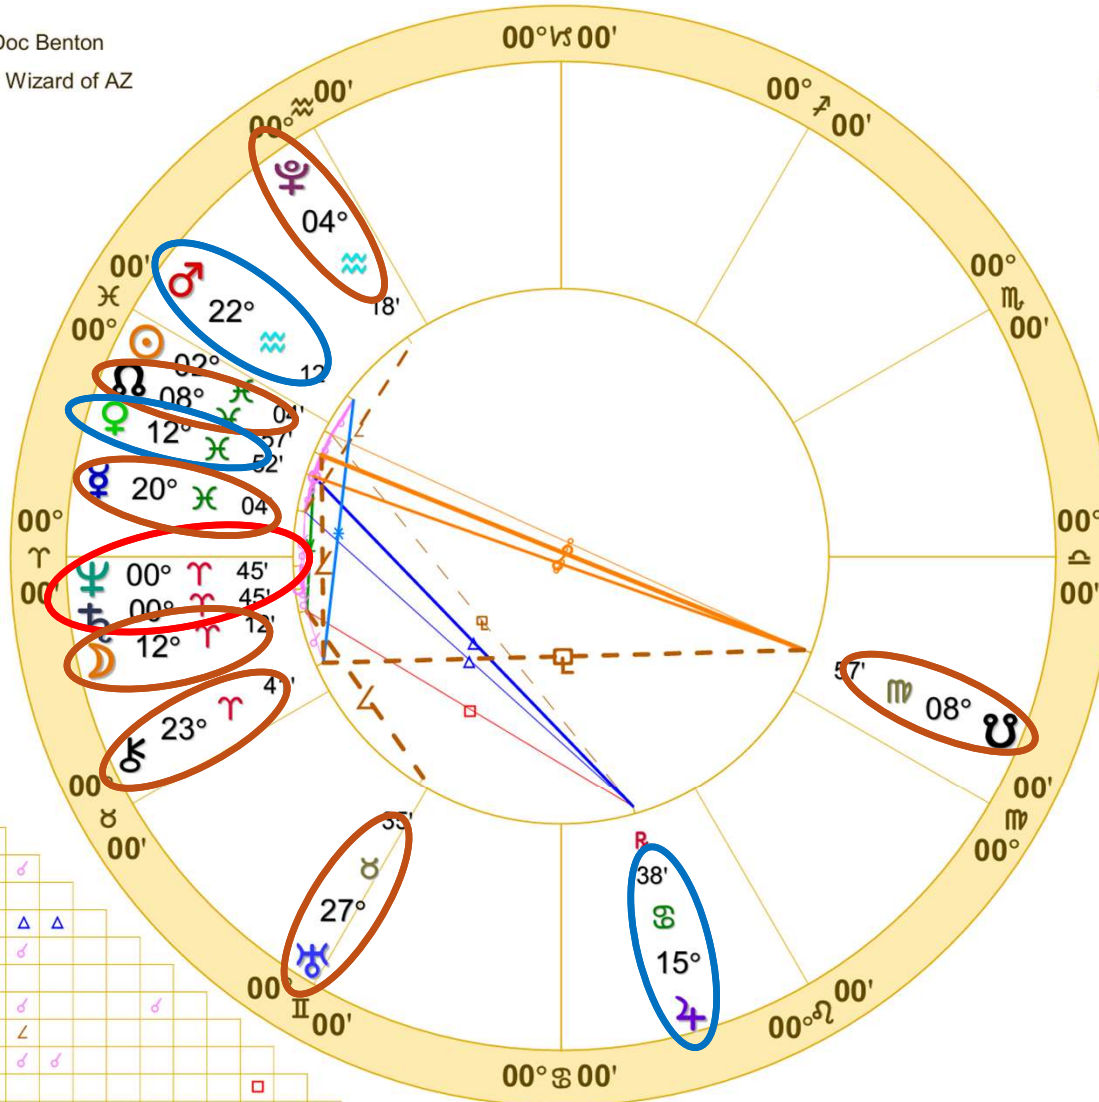

Doc Benton
The Wizard of AZ

NATAL CHART

Saturn conjunct Neptune
February 20, 2026
9:53:48 AM
Standard Time
Scottsdale, Arizona
33N30'33" 111W53'54"
Time Zone: 7 hours West
Geocentric
Tropical 0-Aries

Saturn conjunct Neptune
Neptune
February 20,
2026

Saturn conjunct Neptune

	Long.	Decl.
☉	2 28' 03" 39"	10 S 44
☽	12 11' 12" 12"	7 N 30
♃	20 28' 04	2 S 37
♀	12 28' 52	8 S 04
♂	22 28' 12	15 S 08
♄	15 28' 38 R	22 N 51
♅	0 11' 45	1 S 40
♁	27 28' 35	19 N 27
♆	0 11' 45	0 S 54
♇	4 28' 18	22 S 55

Chiron
semisquare/sesquiquadrate
to Lunar Nodal Axis

♃♆	11°27's	♄♅	0°17'a
♃♅	11°27's	♃♁	0°23'a
♃♁	11°07's	♃♆	0°39'a
♃♆	10°48's	♃♅	1°28'a
♃♅	9°51's	♃♁	2°47'a
♃♁	4°26's	♃♆	3°26'a
♃♆	3°54's	♃♅	6°54'a
♃♅	3°54's	♃♁	6°54'a
♃♁	1°25's	♃♆	7°13'a
♃♆	0°46's	♃♅	10°41'a
♃♅	0°00's	♃♁	10°41'a
♃♁	0°00'a	♃♆	11°28'a
♃♆	0°17'a		

Uranus semisquare Moon
Pluto semisquare Mercury

Jupiter trine Venus

Chiron sextile Mars