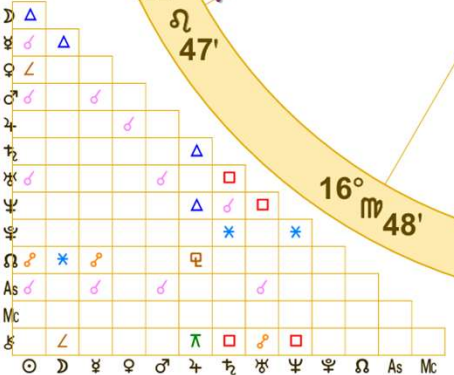

Doc Benton
The Wizard of AZ

Relocated to Tehran, Iran
Saturn/Neptune 1953
July 21, 1953
6:21:48 PM
Standard Time
Tehran, Iran
35 N 40 51 E 26
Time Zone: 7 hours West
Geocentric
Tropical Campanus

Saturn/Neptune Conjunction July 21, 1953

	Long.	Decl.
☉	28 56'45"	20N23
☽	1 48'56"	25 S 05
♃	4 28R	14N28
♀	15 II 35	20N09
♂	24 58	22N09
♄	16 II 33	22N11
♅	21 12	6 S 00
♆	19 25	22N28
♁	21 12	6 S 43
♂	22 09	22N56

☉♃	9°32's	♄♅	1°29'a
♃♄	6°03's	♄♆	1°29'a
♄♅	5°34's	♄♁	1°44'a
☉♄	3°58's	♄♁	1°44'a
♁♁	3°44's	♄♁	1°48'a
♄♁	3°44's	♁♁	1°48'a
☉♁	2°52's	♄♄	2°39'a
♃♄	1°57's	☉♁	3°29'a
☉♁	1°39's	☉♁	4°21'a
♁♁	0°56's	☉♁	4°21'a
♄♁	0°29's	♄♄	4°39'a
♁♁	0°00'a	♄♁	4°39'a
♄♁	0°00'a	☉♁	5°32'a
♄♁	0°39'a	♁♁	7°50'a
♄♁	0°55'a	☉♁	8°19'a
♄♁	0°56'a	♁♁	9°01'a
♄♁	0°58'a	♁♁	9°30'a
♁♁	1°11'a	♁♁	13°53'a
♁♁	1°11'a