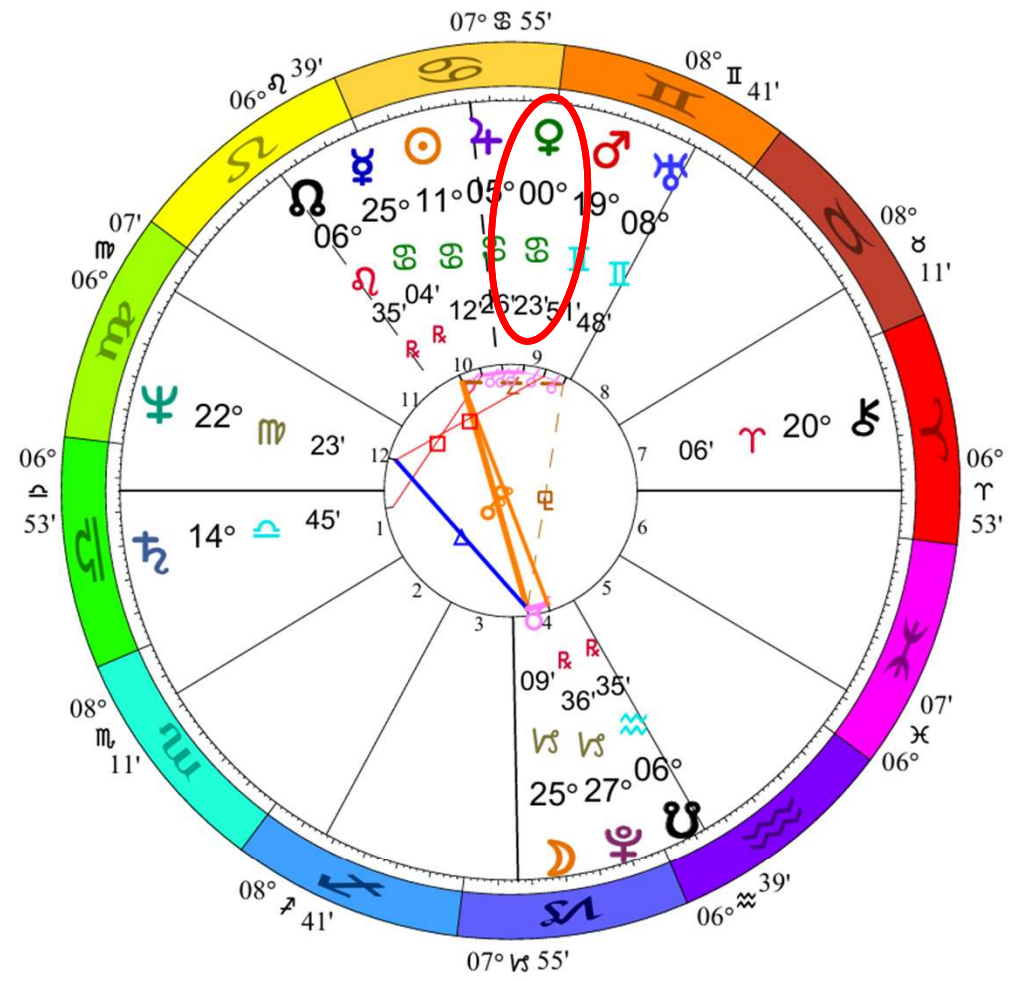

USA Libra
 July 2, 1776
 11:50 AM
 Philadelphia, PA
 39N57'08" 75W09'51"
 Local Mean Time
 Time Zone: 0 hours West
 Tropical Regiomontanus
 NATAL CHART

Two Charts for America

USA Sagittarius
 July 4, 1776
 5:10 PM
 Philadelphia, PA
 39N57'08" 75W09'51"
 Local Mean Time
 Time Zone: 0 hours West
 Tropical Regiomontanus
 NATAL CHART

Saturn conjunct Neptune
 February 20, 2026
 10:03 AM
 Washington, D.C.

USA Libra
 July 2, 1776
 11:50 AM
 Philadelphia, PA

Association between alignments of the outer planets and global news highlights – a study of mundane astrology 1984-2021