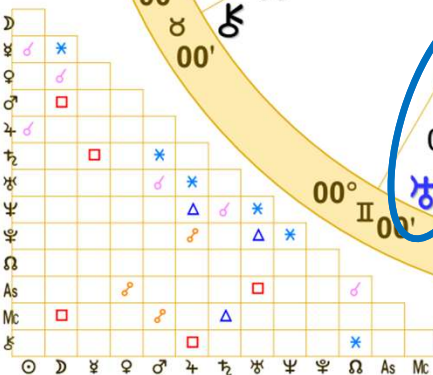

Doc Benton
The Wizard of AZ

NATAL CHART

Uranus trine Pluto
July 17, 2026
9:42:52 PM
Standard Time
Scottsdale, Arizona
33N30'33" 111W53'54"
Time Zone: 7 hours West
Geocentric
Tropical 0-Aries

**Uranus trine
Pluto
July 17, 2026**

	Long.	Decl.
☉	25 36'18"	21N01
☾	16 30'40"	3N59
♁	17 34'58"	17N28
♂	9 21	8N59
♃	13 38	22N21
♄	3 31'54"	19N43
♅	14 41	3N31
♆	4 30	20N53
♇	4 23R	0N29
♁	4 30R	23 S 16

Uranus trine Pluto

July 17, 2026

November 29, 2026

June 15, 2027

January 12, 2028

May 9, 2028

♅♁♁	10°18's	♁*♁	0°07'a
♃♁♁	9°08's	♁♁♁	0°29'a
♀♁♁	9°08's	♁*♁	0°32'a
☉♁♁	7°52's	♁♁♁	0°32'a
♁♁♁	7°10's	♁*♁	0°35'a
♁♁♁	3°10's	♁♁♁	0°35'a
♁♁♁	2°53's	♁*♁	1°03'a
♁*♁	0°07's	♁*♁	1°14'a
♁♁♁	0°00'a	♁♁♁	3°03'a
♁♁♁	0°00'a	♁♁♁	8°18'a