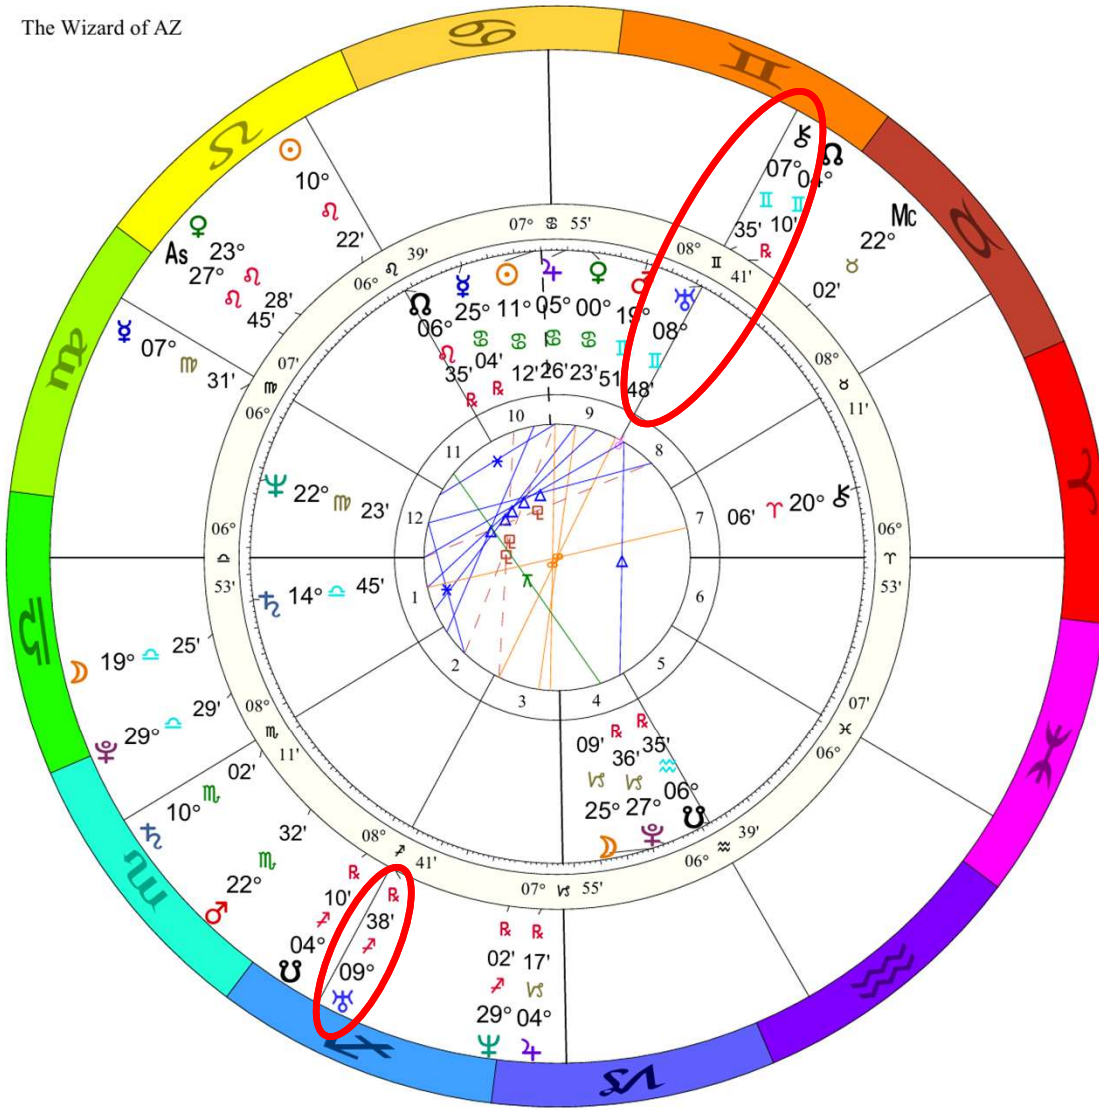

Doc Benton
The Wizard of AZ

Inner Ring:
USA Libra
July 2, 1776
11:50 AM
Philadelphia, PA
39N57'08" 75W09'51"
Standard Time
Time Zone: 5 hours West
Tropical Campanus
NATAL CHART

Outer Ring:
JD Vance
August 2, 1984
8:11 AM
Middletown, Butler, OH
39N30'54" 84W23'54"
Daylight Saving Time
Time Zone: 5 hours West
Tropical Campanus
NATAL CHART

♂♂♂	1°21's	♂♂♂	0°09's
♂♂♂	1°14's	♂♂♂	0°09's
♂♂♂	1°10's	♂♂♂	0°21'a
♂♂♂	1°09's	♂♂♂	0°26'a
♂♂♂	0°59's	♂♂♂	0°26'a
♂♂♂	0°54's	♂♂♂	0°40'a
♂♂♂	0°23's	♂♂♂	0°42'a
♂♂♂	0°22's	♂♂♂	0°50'a
♂♂♂	0°10's		

Vance/USA Biwheel

**Vance's Chiron
conjunct USA
Uranus**

**Vance's Uranus
opposite USA
Uranus**