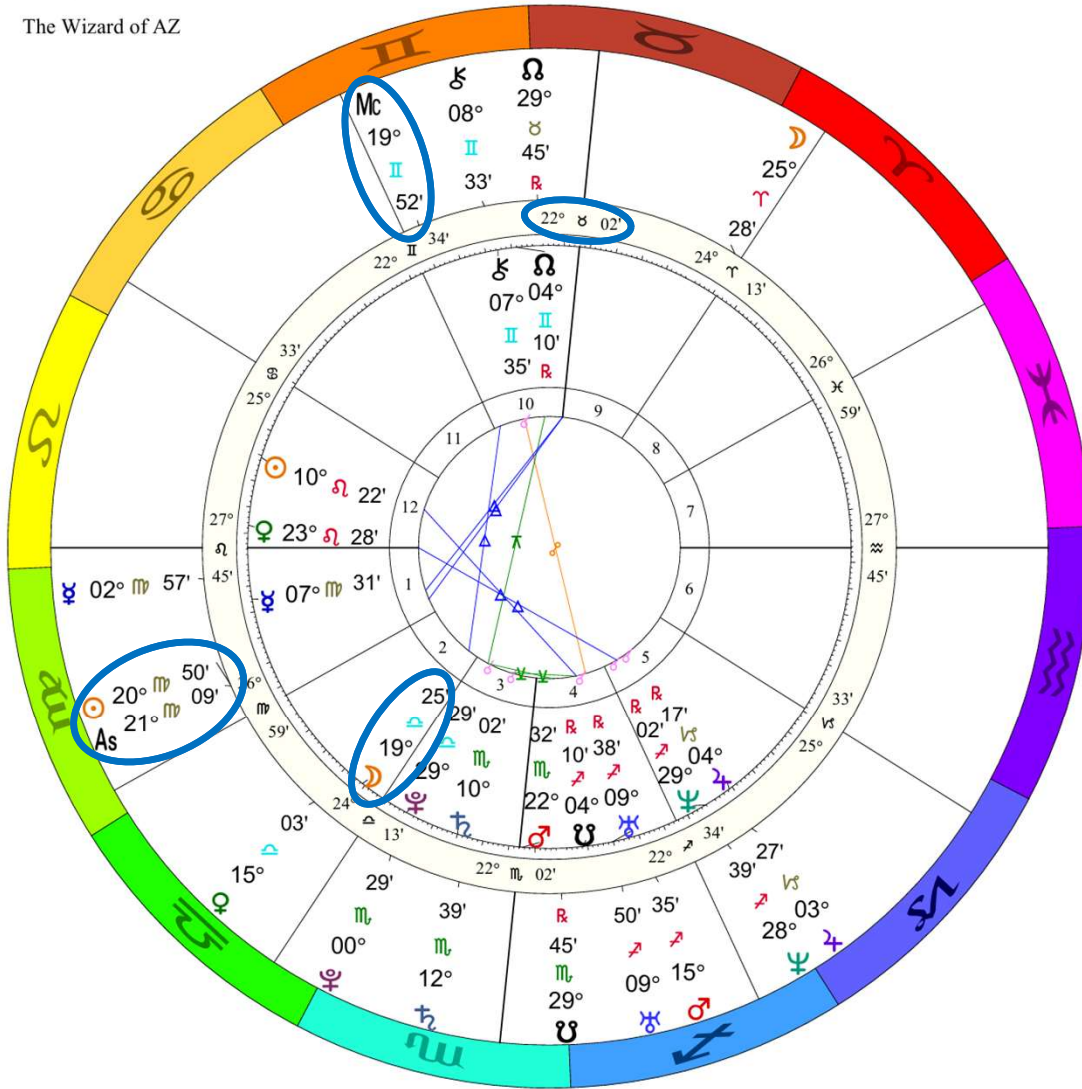

Doc Benton
The Wizard of AZ

Inner Ring:
JD Vance
August 2, 1984
8:11 AM
Middletown, Butler, OH
39N30'54" 84W23'54"
Daylight Saving Time
Time Zone: 5 hours West
Tropical Campanus
NATAL CHART

Outer Ring:
JD Vance
Calc: September 13, 1984
11:22:59 AM GMT
Middletown, Butler, OH
39N30'54" 84W23'54"
Greenwich Mean Time
Time Zone: 0 hours West
Tropical Campanus
Secondary
Progression, Time
Method, for July
21, 2026 at 12:00
PM GMT

♂♂♂	2°37's	♁♁♁	0°16'a
♁♁♁	1°00's	♁♁♁	0°22'a
♂♂♂	0°58's	♁♁♁	0°32'a
♁♁♁	0°54's	♁♁♁	0°49'a
♁♁♁	0°27's	♁♁♁	0°53'a
♁♁♁	0°12's	♁♁♁	1°05'a
♁♁♁	0°12'a	♁♁♁	1°12'a
♁♁♁	0°16'a		

Vance Progressions July 21, 2026

p. Sun/Ascendant trine
n. Midheaven

p. Midheaven trine n.
Moon