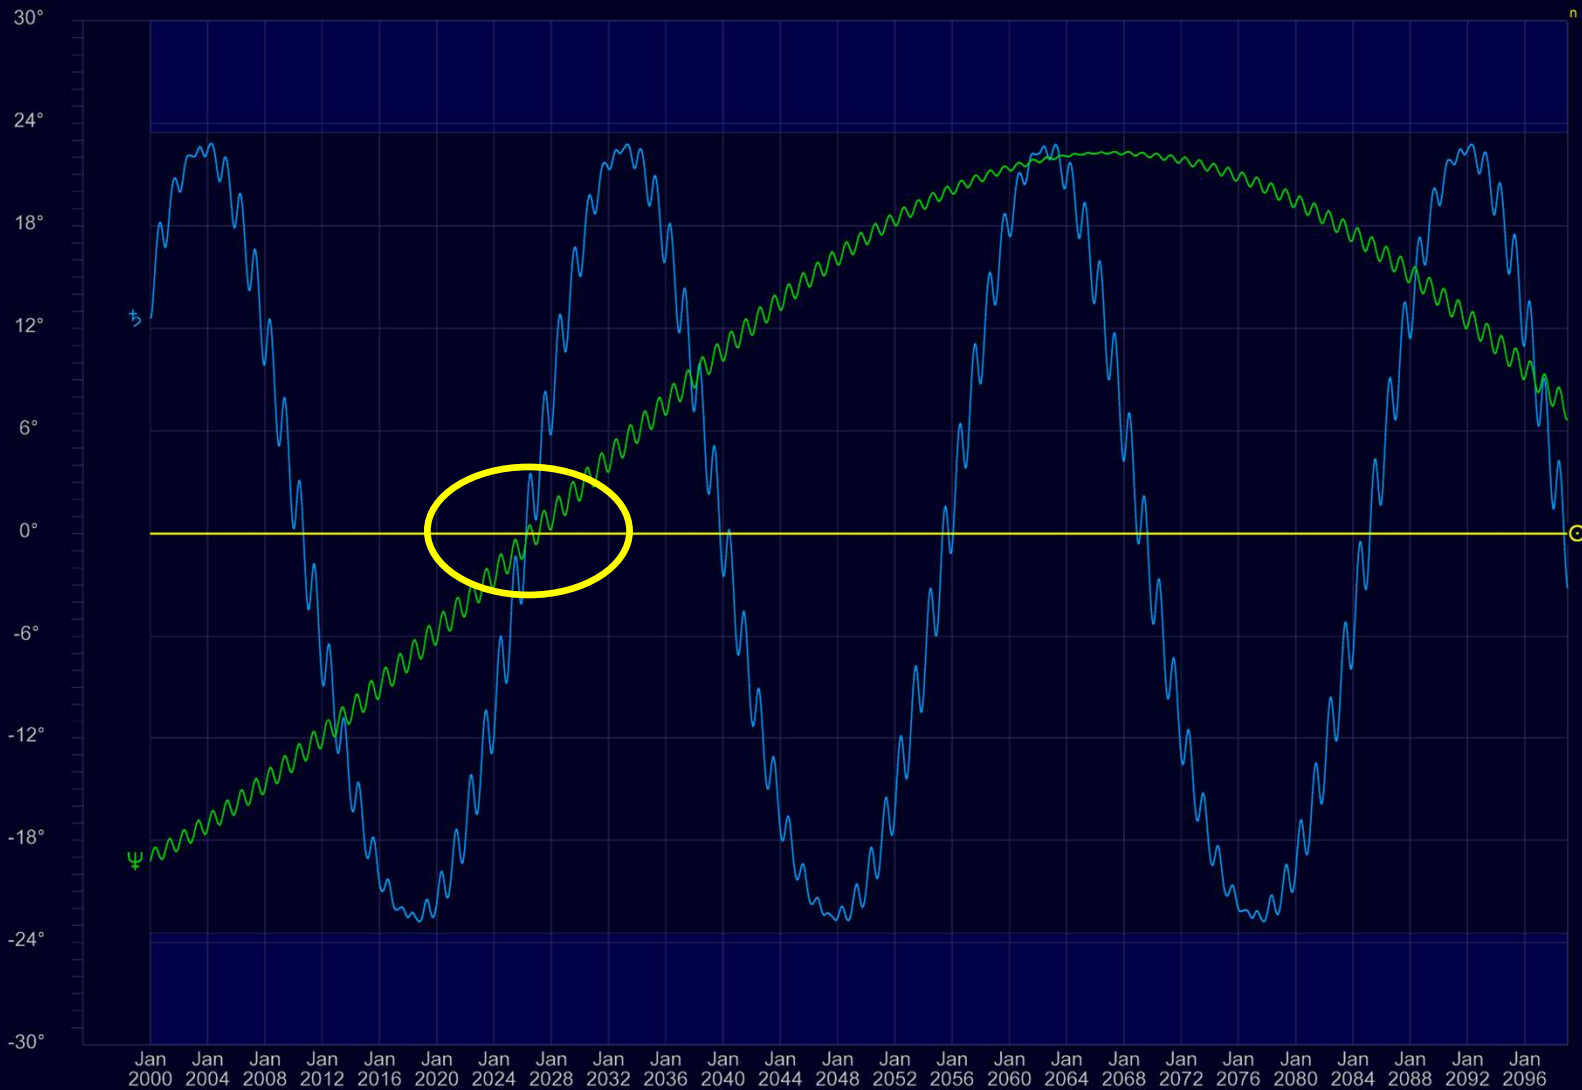

Declination, Transit Transits; Gainesville, Florida 03-20-2025; natal

When Neptune crosses over zero declination, it denotes a change in the social myth. With both Saturn and Neptune crossing together, expect restructuring of myths.