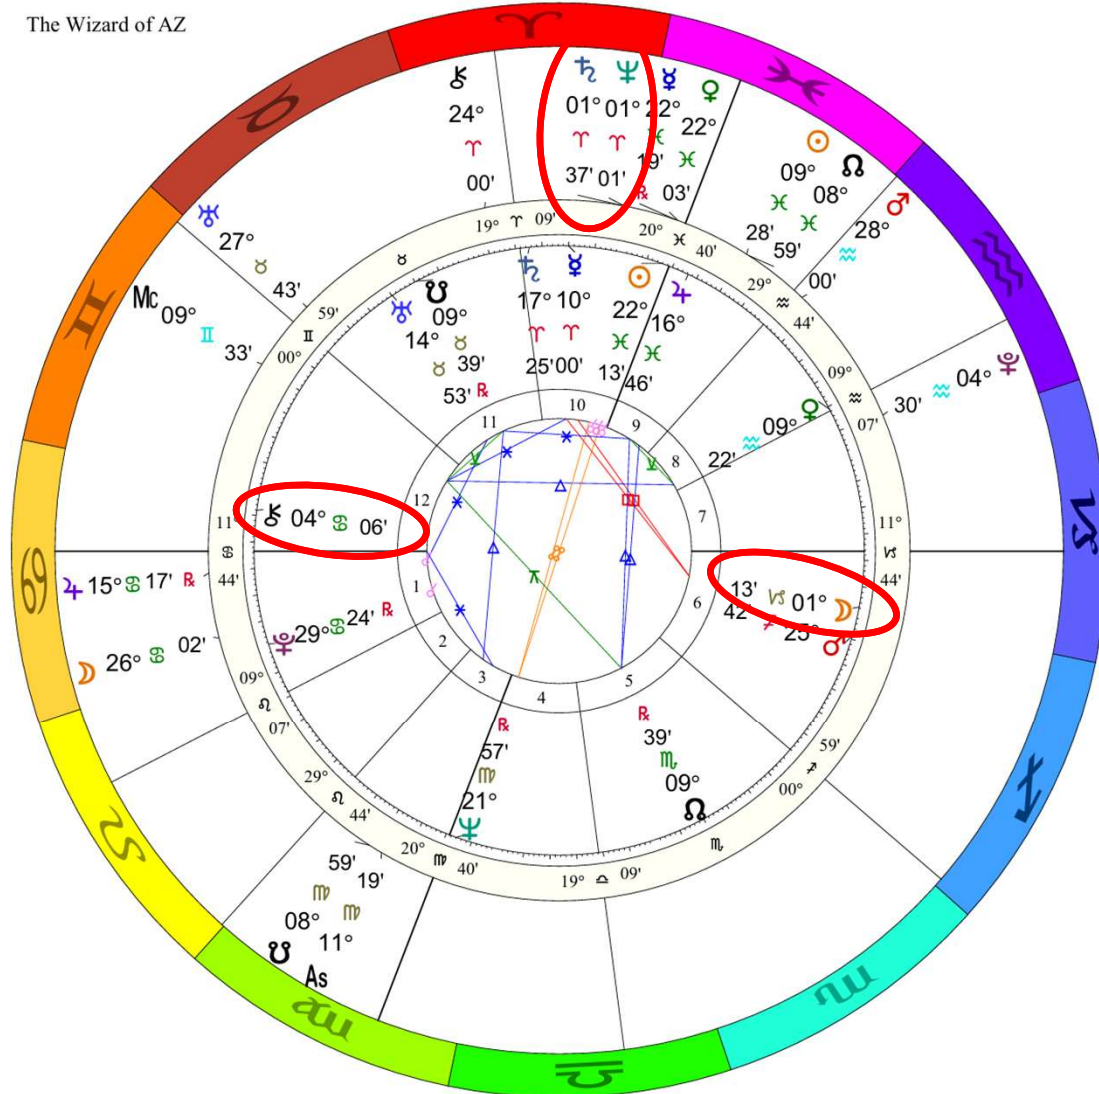

Doc Benton
The Wizard of AZ

Inner Ring:
Neil Sedaka
March 13, 1939
12:00 PM
Brooklyn Heights, New York
40 N 42 74 W 00
Standard Time
Time Zone: 5 hours West
Tropical Campanus
NATAL CHART

Outer Ring:
Transits
February 27, 2026
6:27:35 PM
Scottsdale, Arizona
33N30'33" 111W53'54"
Standard Time
Time Zone: 7 hours West
Tropical 0-Aries
NATAL CHART

**Neil Sedaka death
Biwheel
February 27, 2026
(no birth time)**

**t. Saturn/Neptune
square n. Chiron/Moon
(maybe)**

♄♂♀	1°23's	♃♂♂	0°12'a
♃♂♂	0°24's	♂♂♂	0°21'a
♀♂♂	0°11's	♂♂♂	0°24'a
♂♂♂	0°06's	♂♂♂	0°25'a
♂♂♂	0°05's	♂♂♂	0°27'a
♂♂♂	0°05'a	♂♂♂	0°40'a
♂♂♂	0°05'a	♂♂♂	0°40'a
♂♂♂	0°05'a	♂♂♂	1°38'a
♂♂♂	0°11'a	♂♂♂	3°23'a
♂♂♂	0°11'a	♂♂♂	3°33'a
♂♂♂	0°11'a