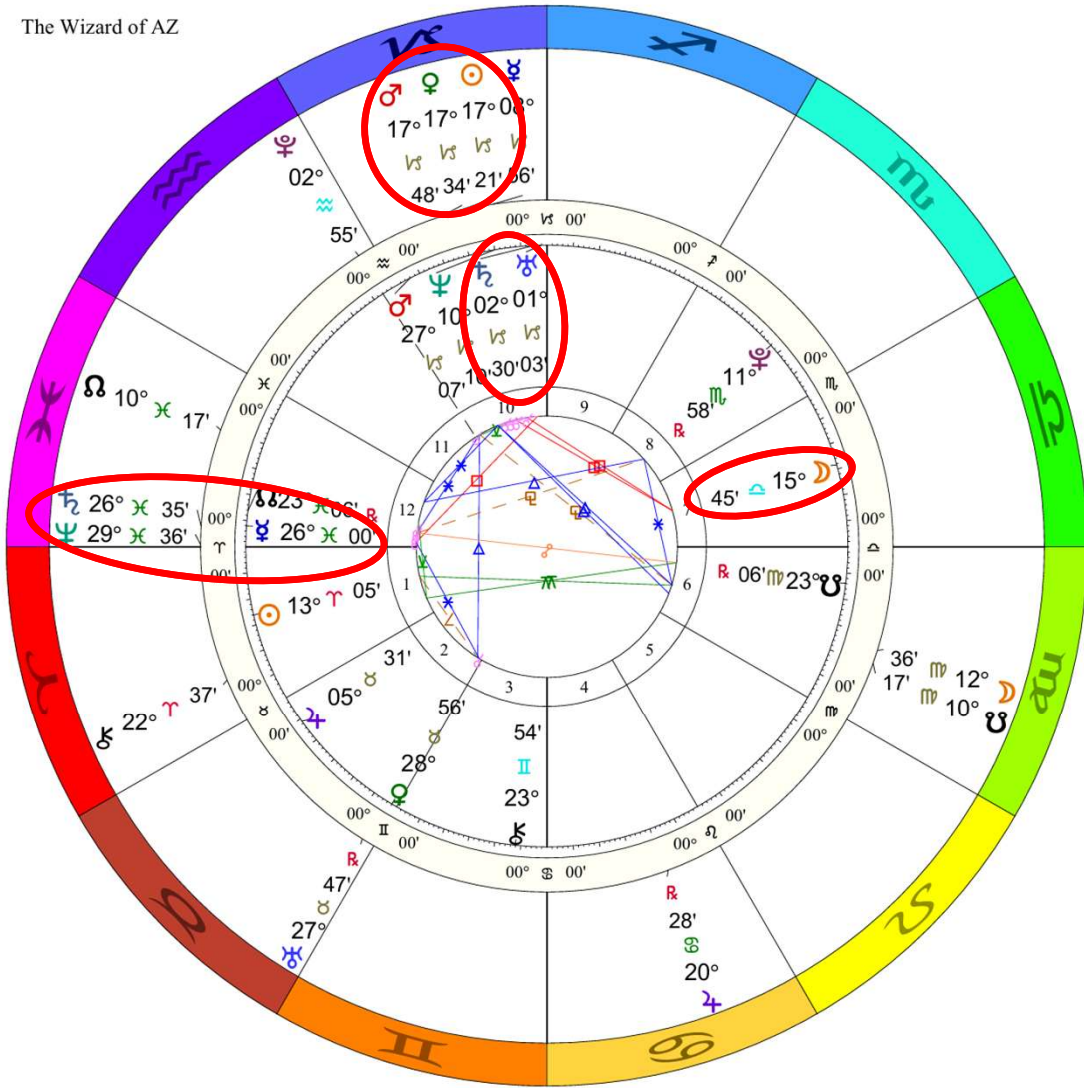

Doc Benton
The Wizard of AZ

Inner Ring:
Renee Nicole Good
April 2, 1988
8:00 AM
Colorado Springs, CO
38N50'02" 104W49'15"
Standard Time
Time Zone: 7 hours West
Tropical 0-Aries
NATAL CHART

Outer Ring:
Killing of Renee Good
January 7, 2026
9:36 AM
Minneapolis, Minnesota
44N58'48" 93W15'49"
Standard Time
Time Zone: 6 hours West
Tropical Campanus
NATAL CHART

**Renee Good killed
Biwheel
January 7, 2026
(no birth time)**

t. Saturn/Neptune
conjunct/square n.
Mercury/Uranus/Saturn

t. Mars/Venus/Sun
square n. Moon (maybe)

♄♂♂	7°24's	♄♁♂	0°22'a
♄♂♁	7°10's	♁♄♂	0°29'a
♁♂♄	6°30's	♄♁♂	0°29'a
♂♂♄	6°26's	♁♁♂	0°29'a
♁♂♄	6°00's	♄♄♁	0°33'a
♁♂♂	3°30's	♂♂♂	0°35'a
♄♂♂	3°30's	♂♁♂	0°40'a
♁♂♂	3°04's	♂♂♄	0°40'a
♄♁♂	2°26's	♁♂♁	0°42'a
♂♂♄	1°09's	♄♂♄	1°15'a
♄♂♁	0°38's	♂♁♄	1°27'a
♂♂♂	0°32's	♁♁♁	1°35'a
♂♄♄	0°29's	♄♁♁	1°41'a
♂♄♄	0°26's	♁♁♁	1°49'a
♁♂♂	0°18's	♁♁♄	2°04'a
♁♄♄	0°01'a	♂♂♄	3°36'a
♄♂♁	0°07'a	♂♂♄	5°48'a
♄♁♄	0°07'a