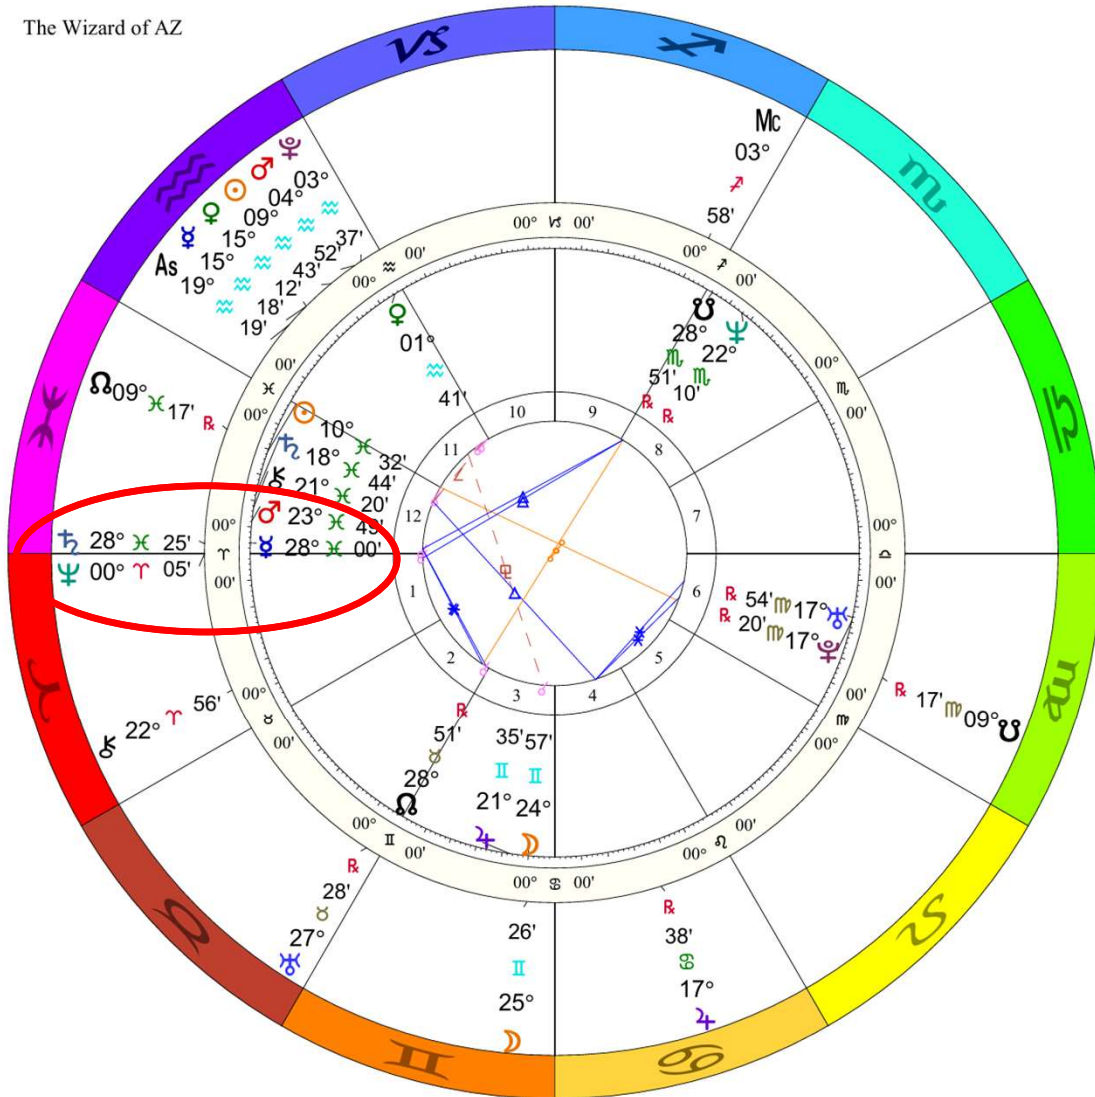

Doc Benton
The Wizard of AZ

Inner Ring:
Don Lemon
March 1, 1966
8:00 AM
Baton Rouge, Louisiana
30N27'02" 91W09'16"
Standard Time
Time Zone: 6 hours West
Tropical 0-Aries
NATAL CHART

Outer Ring:
Transits
January 29, 2026
8:00 AM
Scottsdale, Arizona
33N30'33" 111W53'54"
Standard Time
Time Zone: 7 hours West
Tropical 0-Aries
NATAL CHART

**Don Lemon arrest
Biwheel
January 29, 2026
(no birth time)**

**t. Saturn/Neptune
conjunct n. Mercury**

♁♂	3°11's	♁♁♁	0°32's
♁♀	2°04's	♁♁♁	0°29's
♁♁	1°56's	♁♁♁	0°24's
♁♁♁	1°23's	♁♁♁	0°16's
♁♁♁	1°23's	♁♁♁	0°06'a
♁♁♁	1°15's	♁♁♁	0°14'a
♁♁♁	1°15's	♁♁♁	0°17'a
♁♁♁	1°13's	♁♁♁	0°27'a
♁♁♁	1°06's	♁♁♁	0°27'a