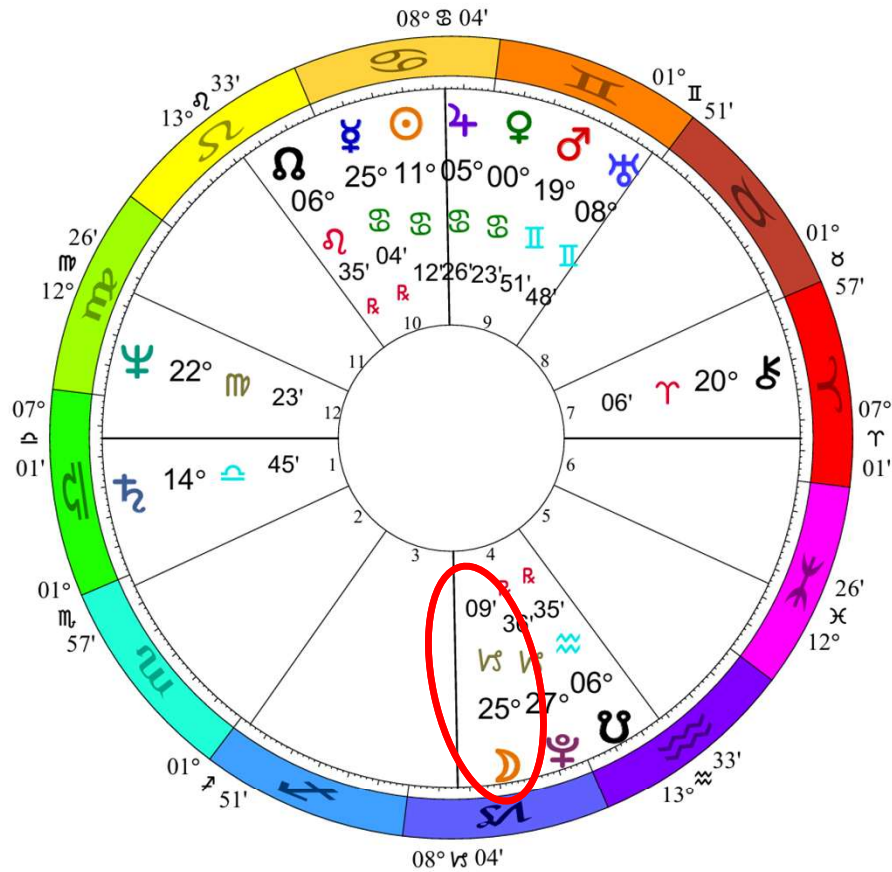

USA Libra
July 2, 1776
11:50 AM
Philadelphia, PA
39N57'08" 75W09'51"
Local Mean Time
Time Zone: 0 hours West
Tropical Regiomontanus
NATAL CHART

Two Charts for America