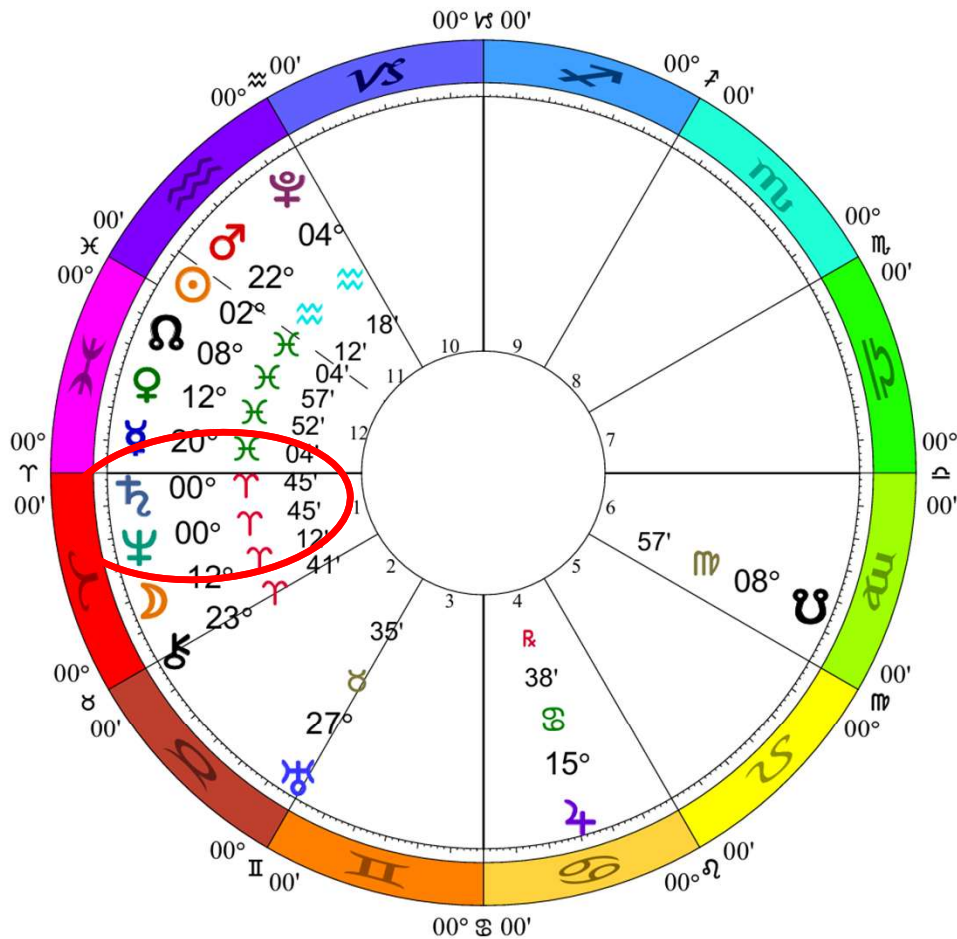

Transits
February 20, 2026
9:53:35 AM
Scottsdale, Arizona