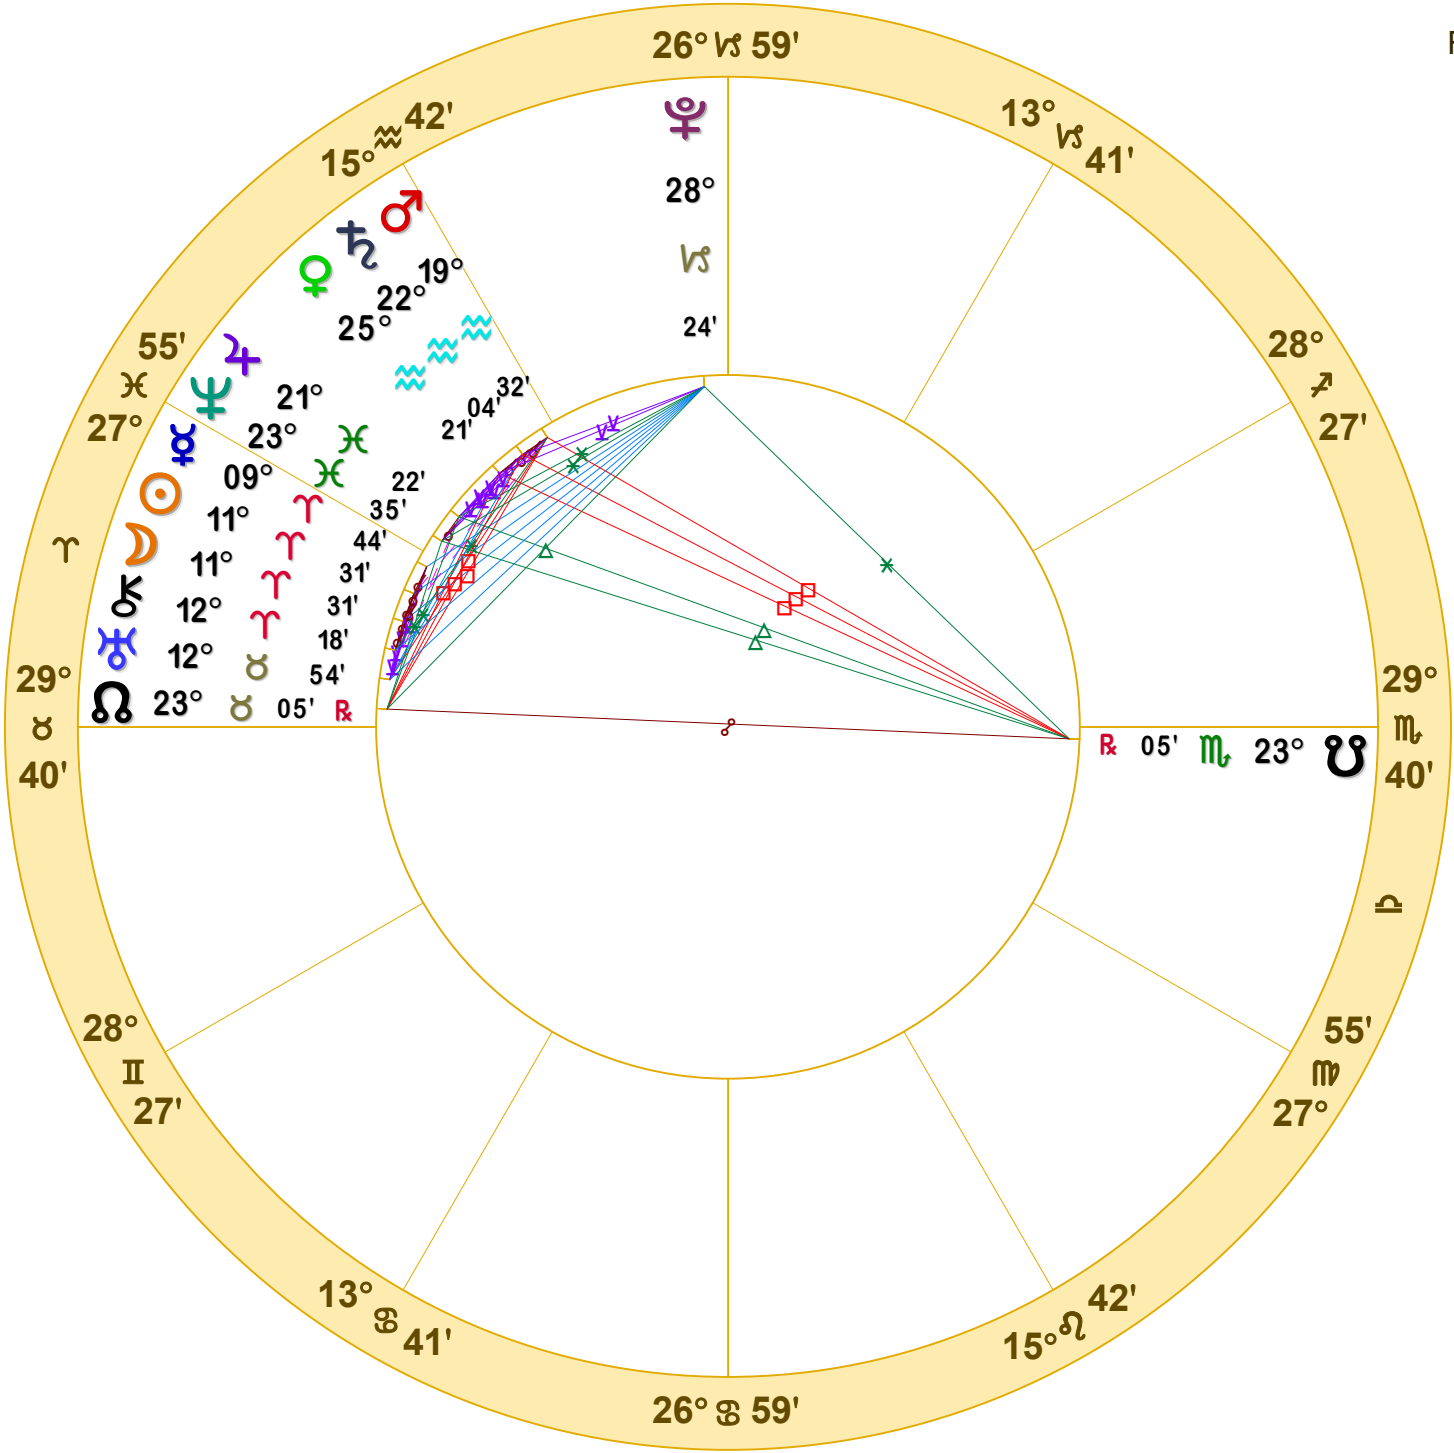

Relocated to Berlin, Germany

Transits

March 31, 2022
11:24:14 PM
Standard Time
Berlin, Germany
52 N 30 13 E 22
Time Zone: 7 hours West
Geocentric
Tropical Regiomontanus

Doc Benton
The Hanged Man
Scottsdale, AZ 85255