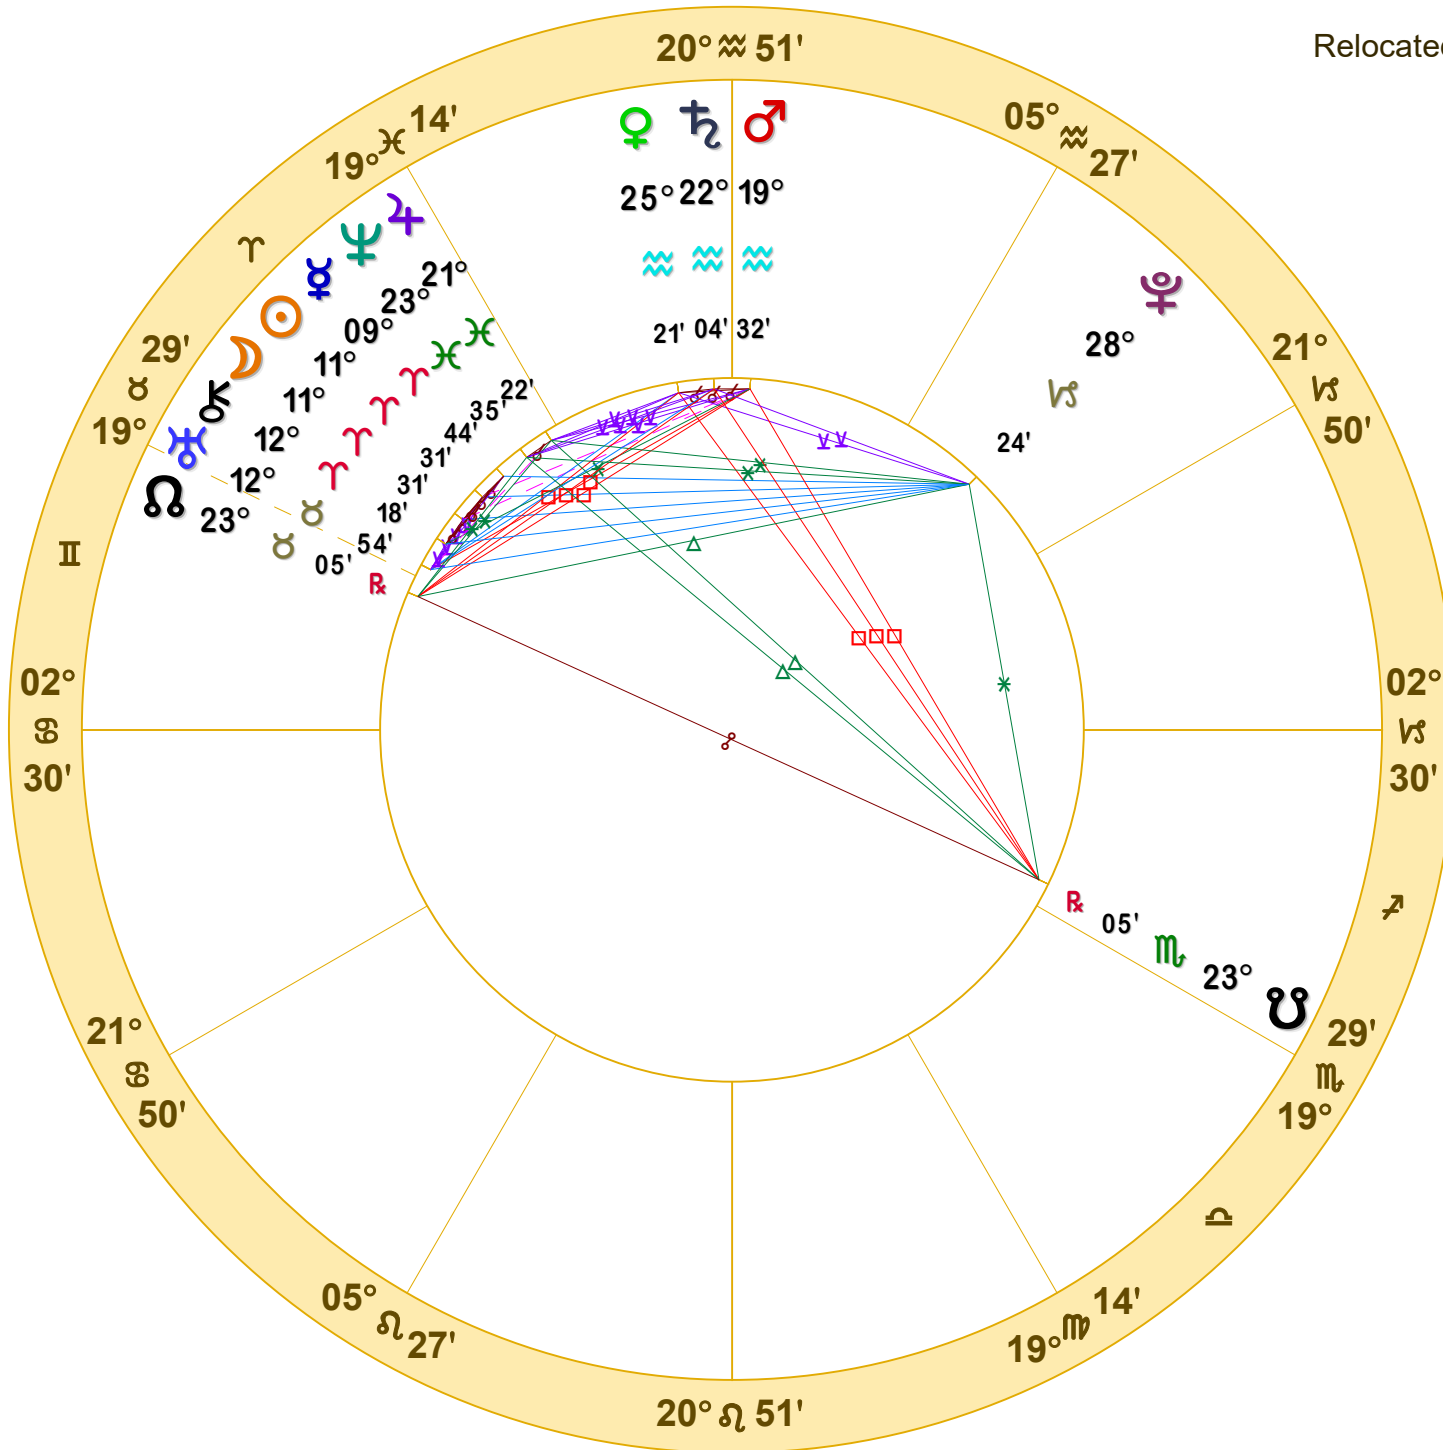

Relocated to Moscow, Moskva, Russia

Transits

March 31, 2022

11:24:14 PM

Standard Time

Moscow, Moskva, Russia

55 N 45 37 E 35

Time Zone: 7 hours West

Geocentric

Tropical Regiomontanus

Doc Benton

The Hanged Man

Scottsdale, AZ 85255