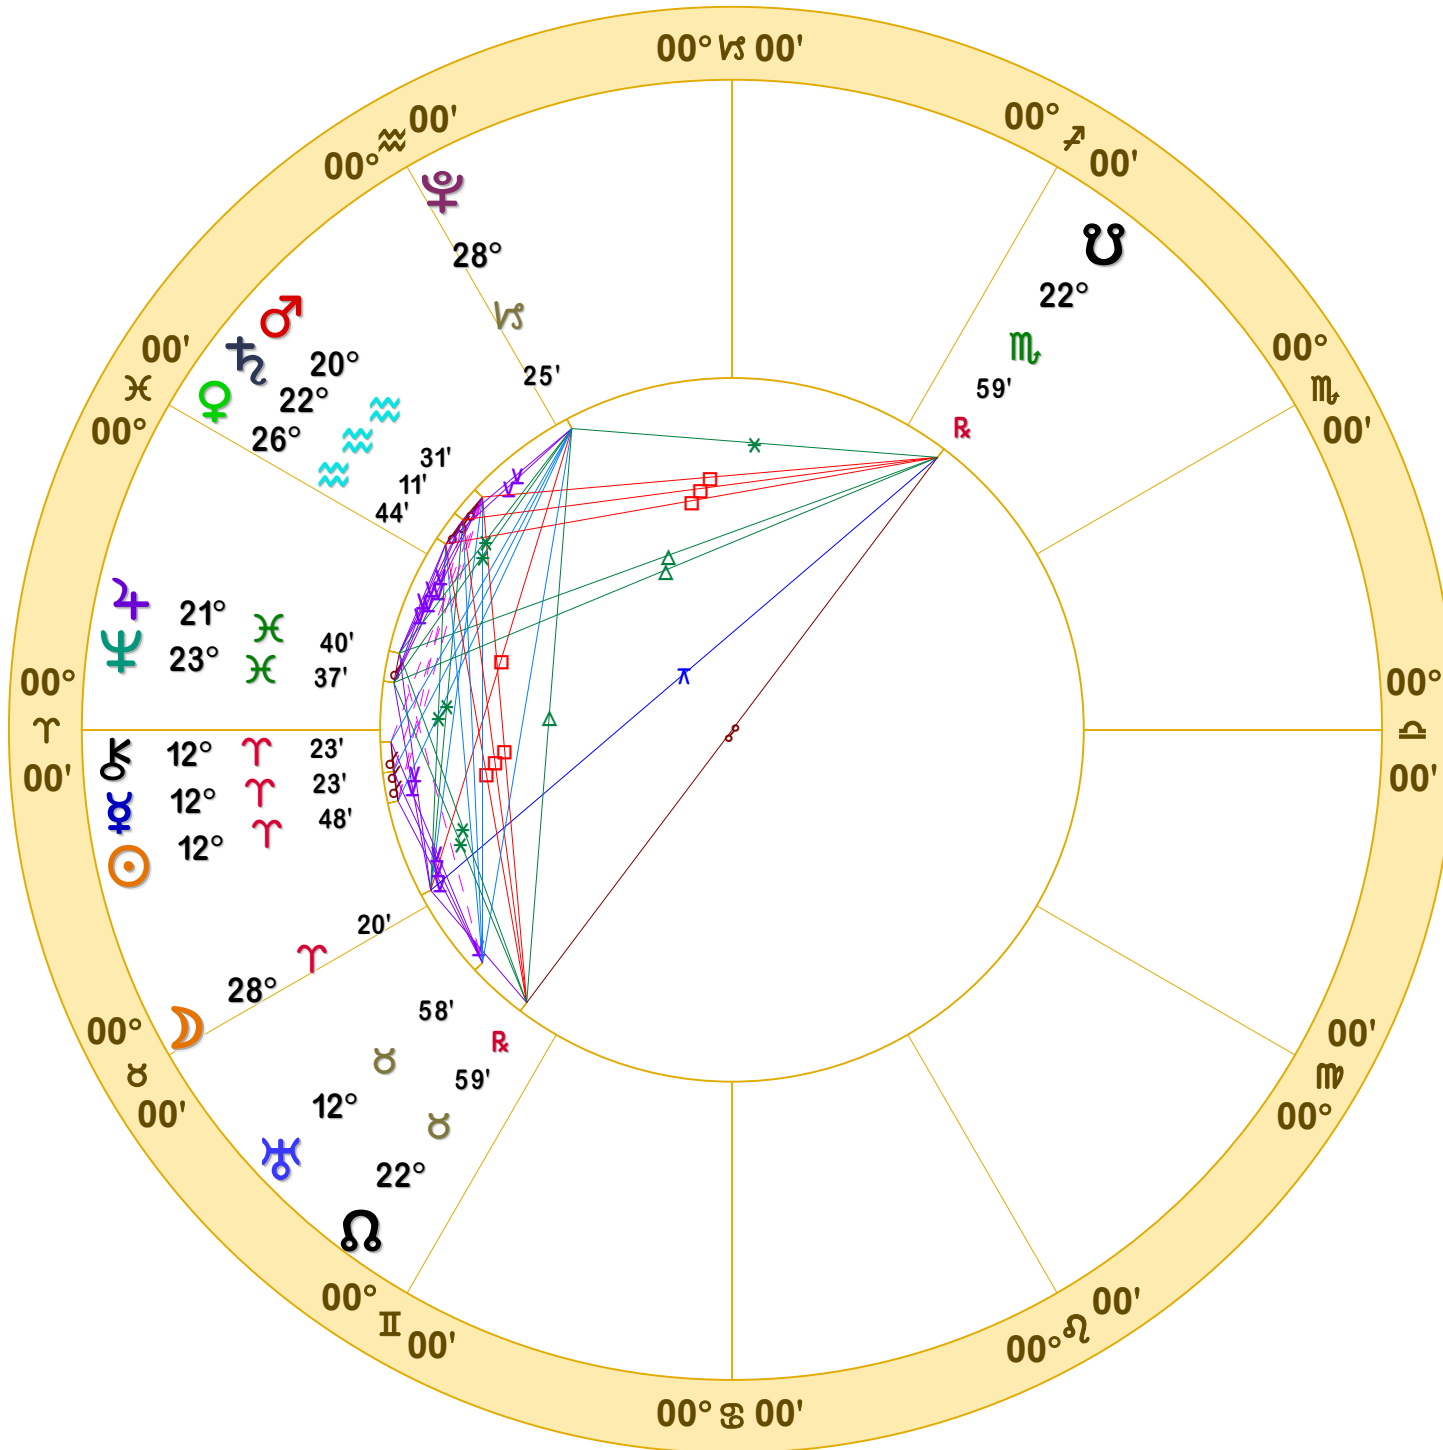

NATAL CHART

**Transits**

April 2, 2022

6:42 AM

Standard Time

Scottsdale, Arizona

33N30'33" 111W53'54"

Time Zone: 7 hours West

Geocentric

Tropical 0-Aries

Doc Benton

The Hanged Man

Scottsdale, AZ 85255